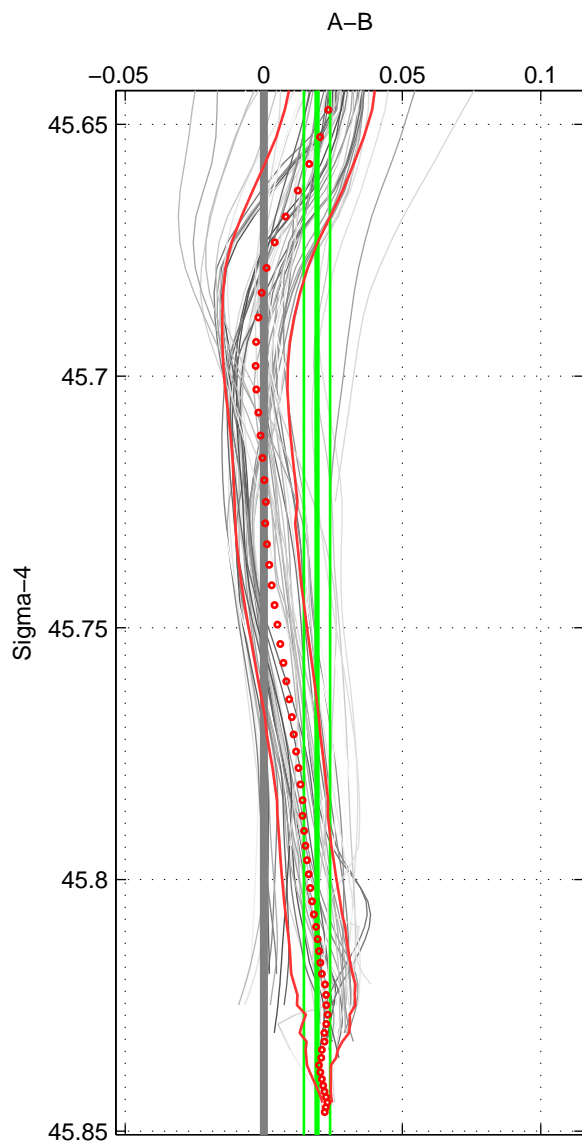

Cruise A (red). Date: Jun 2006 Cruisename: 135-06MM20060523
 Cruise B (blue). Date: May 1997 Cruisename: 152-06MT19970515

*** "Favourite" values are means of spaces 1 2 3.

	Offset	O.StDev	Ratio	R.Stdev	Rating
SIGMA:	0.019	0.005	1.001	0.000	5
THETA:	0.012	0.002	1.000	0.000	5
DEPTH:	0.017	0.004	1.000	0.000	5
FAV.:	0.016	0.004	1.000	0.000	5

Profiles of A: 30
 Profiles of B: 8
 Diff profs: 59
 WMoffset (A-B): 0.019195
 WMoffset stdev: 0.0047221
 WMratio (A/B): 1.0005
 WMratio stdev: 0.0001353

Quality (1-5): 5

Profiles of A: 30
 Profiles of B: 8
 Diff profs: 59
 WMoffset (A-B): 0.01233
 WMoffset stdev: 0.0022205
 WMratio (A/B): 1.0004
 WMratio stdev: 6.3616e-05

Quality (1-5): 5

Profiles of A: 30
 Profiles of B: 8
 Diff profs: 59
 WMoffset (A-B): 0.017155
 WMoffset stdev: 0.0037478
 WMratio (A/B): 1.0005
 WMratio stdev: 0.00010736

Quality (1-5): 5