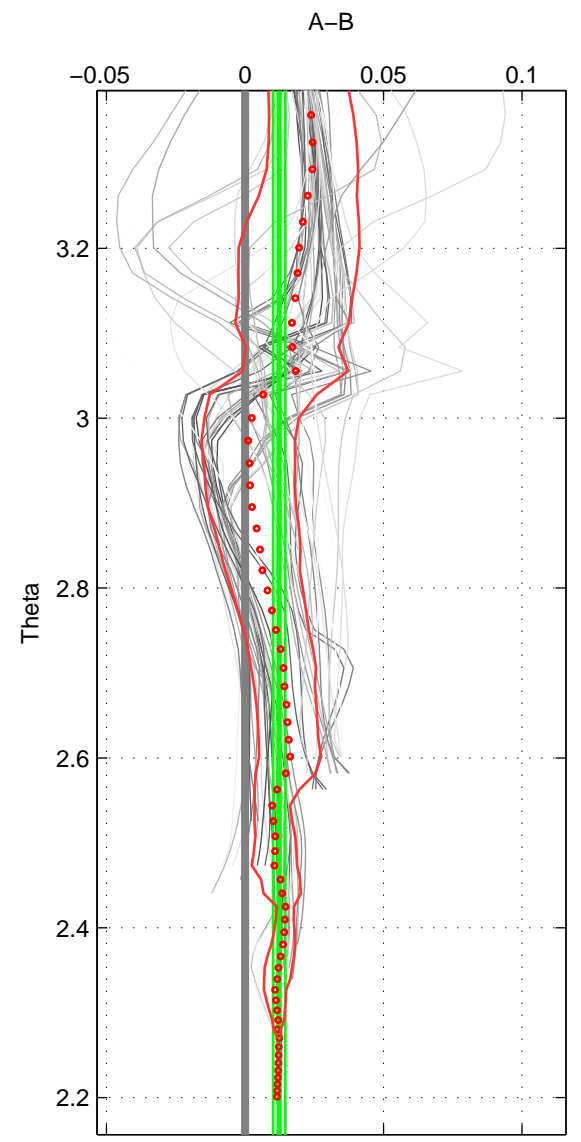

Cruise A (red). Date: Jun 2006 Cruisename: 135-06MM20060523
 Cruise B (blue). Date: May 1997 Cruisename: 152-06MT19970515

*** "Favourite" values are means of spaces 1 2 3.

	Offset	O.StDev	Ratio	R.Stdev	Rating
SIGMA:	0.019	0.005	1.001	0.000	5
THETA:	0.012	0.002	1.000	0.000	5
DEPTH:	0.017	0.004	1.000	0.000	5
FAV.:	0.016	0.004	1.000	0.000	5

Profiles of A: 30
 Profiles of B: 8
 Diff profs: 59
 WMoffset (A-B): 0.019195
 WMoffset stdev: 0.0047221
 WMratio (A/B): 1.0005
 WMratio stdev: 0.0001353

Quality (1-5): 5

Profiles of A: 30
 Profiles of B: 8
 Diff profs: 59
 WMoffset (A-B): 0.01233
 WMoffset stdev: 0.0022205
 WMratio (A/B): 1.0004
 WMratio stdev: 6.3616e-05

Quality (1-5): 5

Profiles of A: 30
 Profiles of B: 8
 Diff profs: 59
 WMoffset (A-B): 0.017155
 WMoffset stdev: 0.0037478
 WMratio (A/B): 1.0005
 WMratio stdev: 0.00010736

Quality (1-5): 5