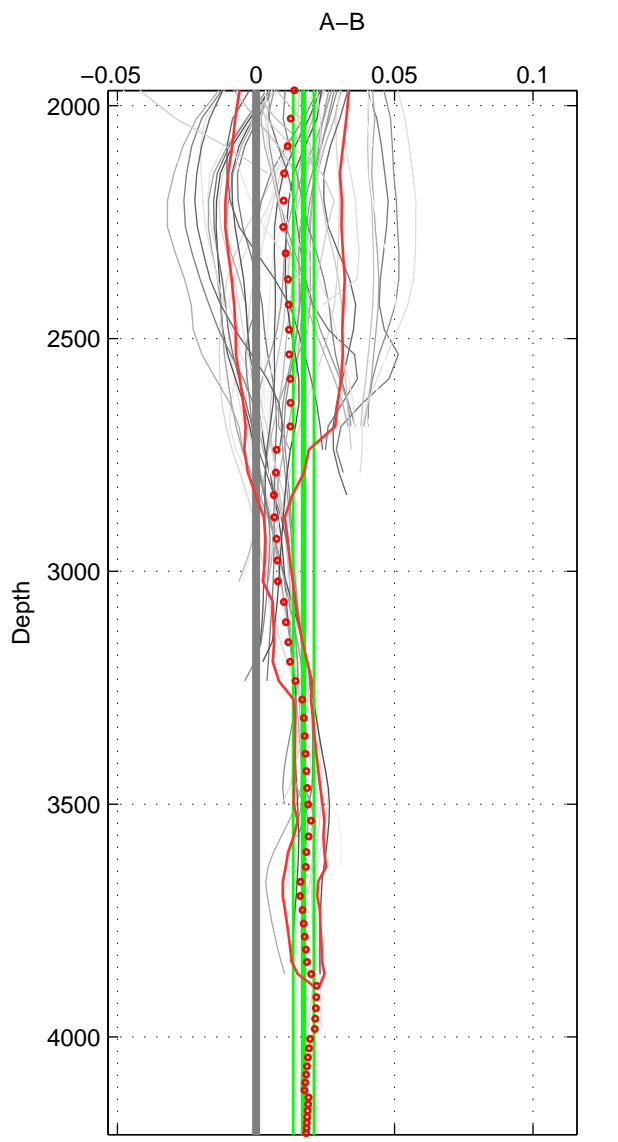

Cruise A (red). Date: Jun 2006 Cruisename: 135-06MM20060523
 Cruise B (blue). Date: May 1997 Cruisename: 152-06MT19970515

*** "Favourite" values are means of spaces 1 2 3.

	Offset	O.StDev	Ratio	R.Stdev	Rating
SIGMA:	0.019	0.005	1.001	0.000	5
THETA:	0.012	0.002	1.000	0.000	5
DEPTH:	0.017	0.004	1.000	0.000	5
FAV.:	0.016	0.004	1.000	0.000	5

Profiles of A: 30
 Profiles of B: 8
 Diff profs: 59
 WMoffset (A-B): 0.019195
 WMoffset stdev: 0.0047221
 WMratio (A/B): 1.0005
 WMratio stdev: 0.0001353

Quality (1-5): 5

Profiles of A: 30
 Profiles of B: 8
 Diff profs: 59
 WMoffset (A-B): 0.01233
 WMoffset stdev: 0.0022205
 WMratio (A/B): 1.0004
 WMratio stdev: 6.3616e-05

Quality (1-5): 5

Profiles of A: 30
 Profiles of B: 8
 Diff profs: 59
 WMoffset (A-B): 0.017155
 WMoffset stdev: 0.0037478
 WMratio (A/B): 1.0005
 WMratio stdev: 0.00010736

Quality (1-5): 5