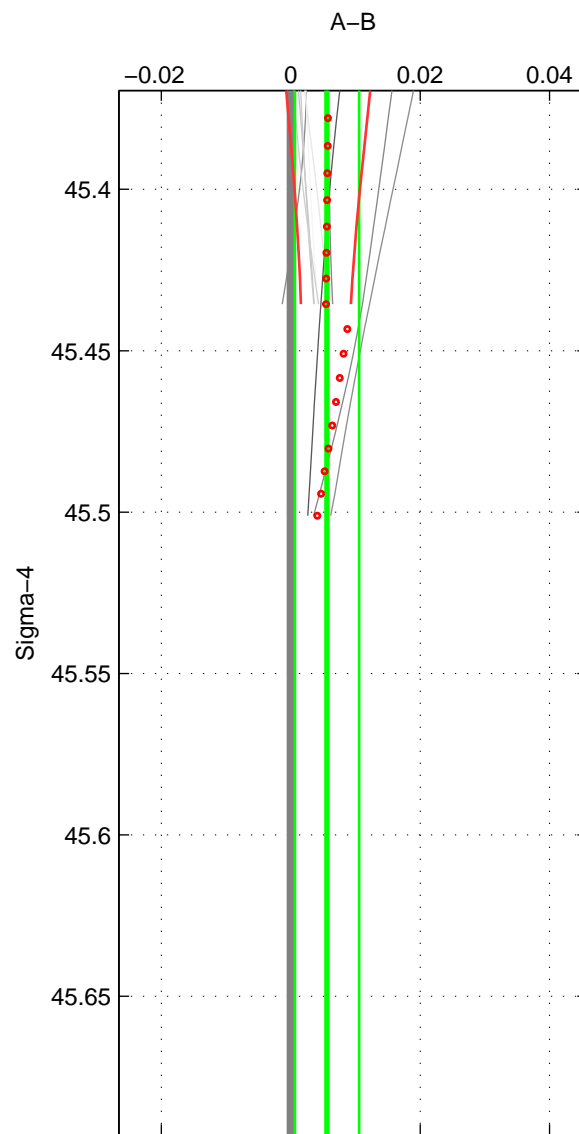

Cruise A (red). Date: May 2001 Cruisename: 655-49UF20010509  
 Cruise B (blue). Date: Nov 2001 Cruisename: 695-49UP20011010

\*\*\* "Favourite" values are means of spaces 1 2.

	Offset	O.StDev	Ratio	R.Stdev	Rating
SIGMA:	0.006	0.005	1.000	0.000	2
THETA:	0.010	0.007	1.000	0.000	2
DEPTH:	0.009	0.000	1.000	0.000	1
FAV.:	0.008	0.006	1.000	0.000	2

Profiles of A: 11  
 Profiles of B: 2  
 Diff profs: 10  
 WMoffset (A-B): 0.0055998  
 WMoffset stdev: 0.0049672  
 WMratio (A/B): 1.0002  
 WMratio stdev: 0.00014409

Quality (1-5): 2

Profiles of A: 11  
 Profiles of B: 2  
 Diff profs: 10  
 WMoffset (A-B): 0.0095907  
 WMoffset stdev: 0.0073289  
 WMratio (A/B): 1.0003  
 WMratio stdev: 0.00021264

Quality (1-5): 2

Profiles of A: 11  
 Profiles of B: 2  
 Diff profs: 10  
 WMoffset (A-B): 0.0092994  
 WMoffset stdev: 0.00015477  
 WMratio (A/B): 1.0003  
 WMratio stdev: 4.4749e-06

Quality (1-5): 1