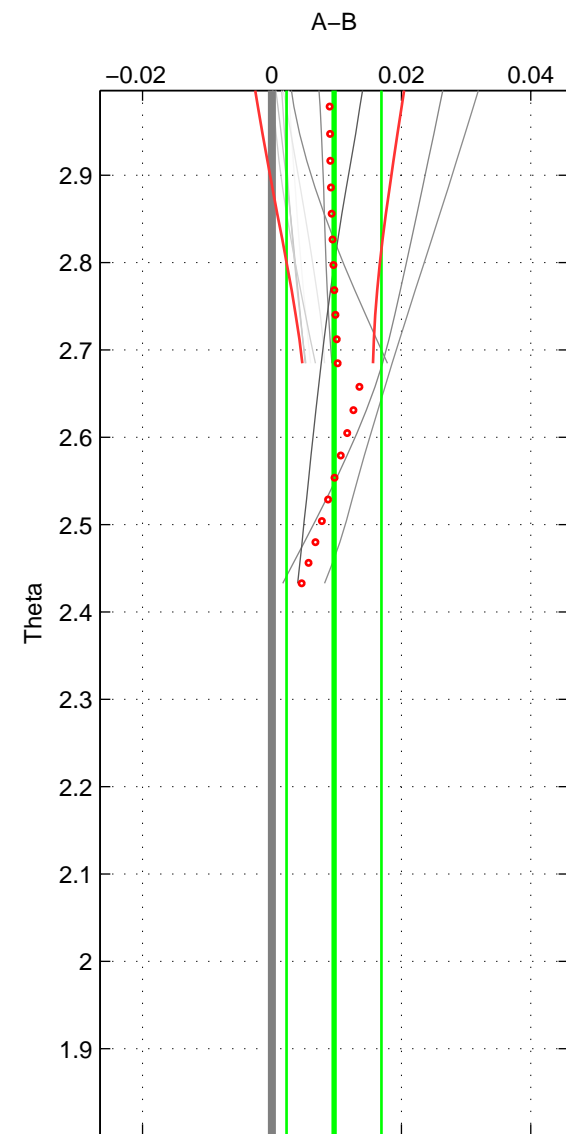

Cruise A (red). Date: May 2001 Cruisename: 655-49UF20010509  
 Cruise B (blue). Date: Nov 2001 Cruisename: 695-49UP20011010

\*\*\* "Favourite" values are means of spaces 1 2.

	Offset	O.StDev	Ratio	R.Stdev	Rating
SIGMA:	0.006	0.005	1.000	0.000	2
THETA:	0.010	0.007	1.000	0.000	2
DEPTH:	0.009	0.000	1.000	0.000	1
FAV.:	0.008	0.006	1.000	0.000	2

Profiles of A: 11  
 Profiles of B: 2  
 Diff profs: 10  
 WMoffset (A-B): 0.0055998  
 WMoffset stdev: 0.0049672  
 WMratio (A/B): 1.0002  
 WMratio stdev: 0.00014409

Quality (1-5): 2

Profiles of A: 11  
 Profiles of B: 2  
 Diff profs: 10  
 WMoffset (A-B): 0.0095907  
 WMoffset stdev: 0.0073289  
 WMratio (A/B): 1.0003  
 WMratio stdev: 0.00021264

Quality (1-5): 2

Profiles of A: 11  
 Profiles of B: 2  
 Diff profs: 10  
 WMoffset (A-B): 0.0092994  
 WMoffset stdev: 0.00015477  
 WMratio (A/B): 1.0003  
 WMratio stdev: 4.4749e-06

Quality (1-5): 1