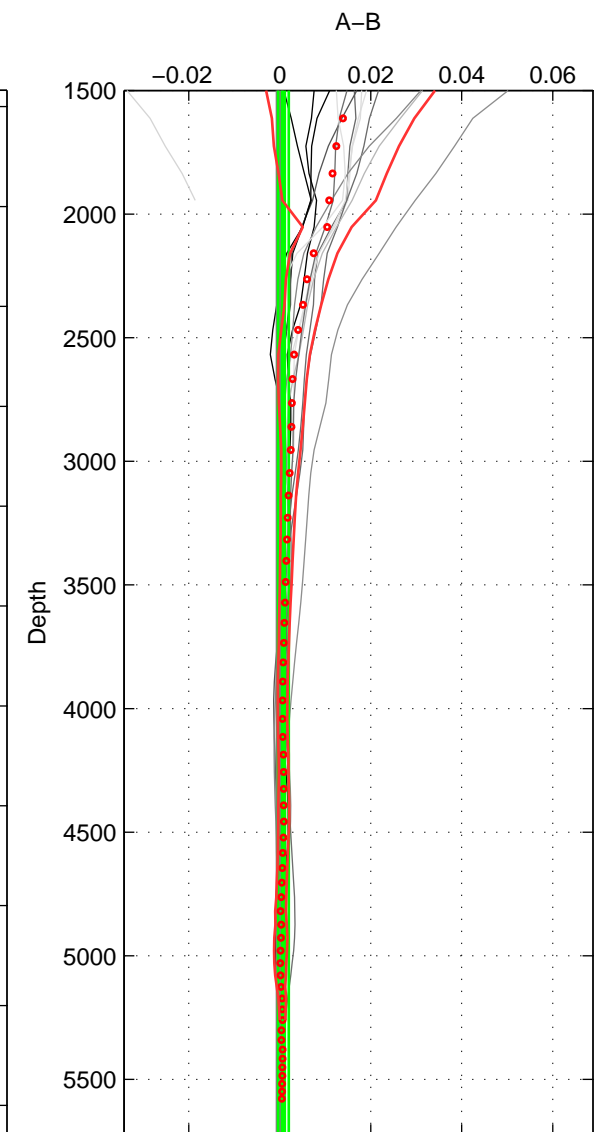

Cruise A (red). Date: Jun 2001 Cruisename: 591-49NZ20010604

Cruise B (blue). Date: Oct 2008 Cruisename: 615-49NZ20081011

\*\*\* "Favourite" values are means of spaces 1 2 3.

	Offset	O.StDev	Ratio	R.Stdev	Rating
SIGMA:	-0.000	0.000	1.000	0.000	5
THETA:	-0.000	0.001	1.000	0.000	5
DEPTH:	0.001	0.001	1.000	0.000	5
FAV.:	0.000	0.001	1.000	0.000	5

Profiles of A: 7  
 Profiles of B: 8  
 Diff profs: 14  
 WMoffset (A-B): -0.00016696  
 WMoffset stdev: 0.0004296  
 WMratio (A/B): 1  
 WMratio stdev: 1.2385e-05

Quality (1-5): 5

Profiles of A: 7  
 Profiles of B: 8  
 Diff profs: 14  
 WMoffset (A-B): -0.00018767  
 WMoffset stdev: 0.00066502  
 WMratio (A/B): 0.99999  
 WMratio stdev: 1.9172e-05

Quality (1-5): 5

Profiles of A: 7  
 Profiles of B: 8  
 Diff profs: 14  
 WMoffset (A-B): 0.00081354  
 WMoffset stdev: 0.0011507  
 WMratio (A/B): 1  
 WMratio stdev: 3.3174e-05

Quality (1-5): 5