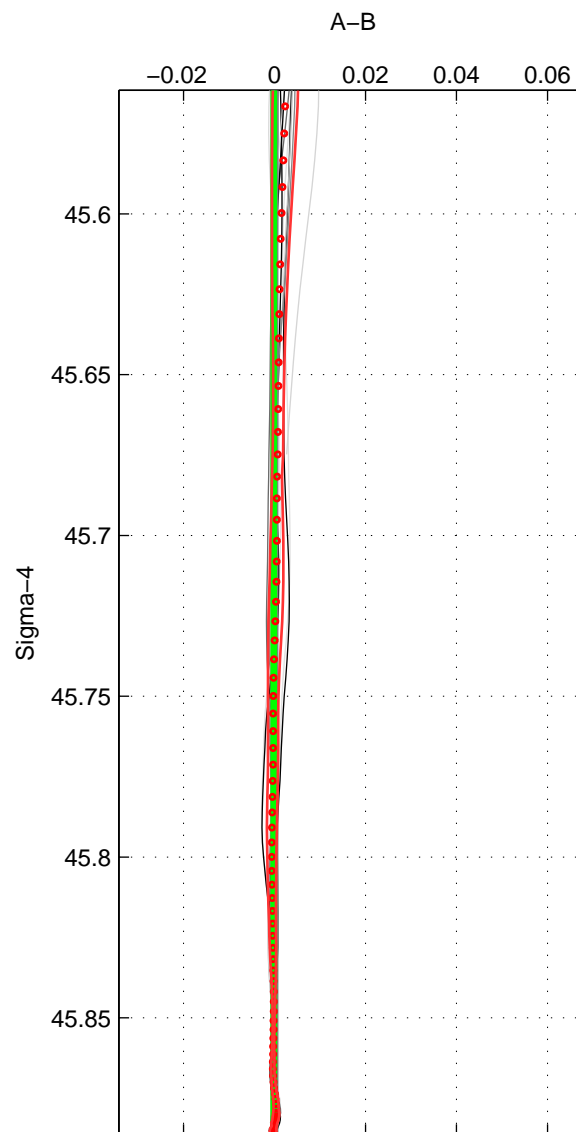

Cruise A (red). Date: Jun 2001 Cruisename: 591-49NZ20010604

Cruise B (blue). Date: Oct 2008 Cruisename: 615-49NZ20081011

\*\*\* "Favourite" values are means of spaces 1 2 3.

	Offset	O.StDev	Ratio	R.Stdev	Rating
SIGMA:	-0.000	0.000	1.000	0.000	5
THETA:	-0.000	0.001	1.000	0.000	5
DEPTH:	0.001	0.001	1.000	0.000	5
FAV.:	0.000	0.001	1.000	0.000	5

Profiles of A: 7  
 Profiles of B: 8  
 Diff profs: 14  
 WMoffset (A-B): -0.00016696  
 WMoffset stdev: 0.0004296  
 WMratio (A/B): 1  
 WMratio stdev: 1.2385e-05

Quality (1-5): 5

Profiles of A: 7  
 Profiles of B: 8  
 Diff profs: 14  
 WMoffset (A-B): -0.00018767  
 WMoffset stdev: 0.00066502  
 WMratio (A/B): 0.99999  
 WMratio stdev: 1.9172e-05

Quality (1-5): 5

Profiles of A: 7  
 Profiles of B: 8  
 Diff profs: 14  
 WMoffset (A-B): 0.00081354  
 WMoffset stdev: 0.0011507  
 WMratio (A/B): 1  
 WMratio stdev: 3.3174e-05

Quality (1-5): 5