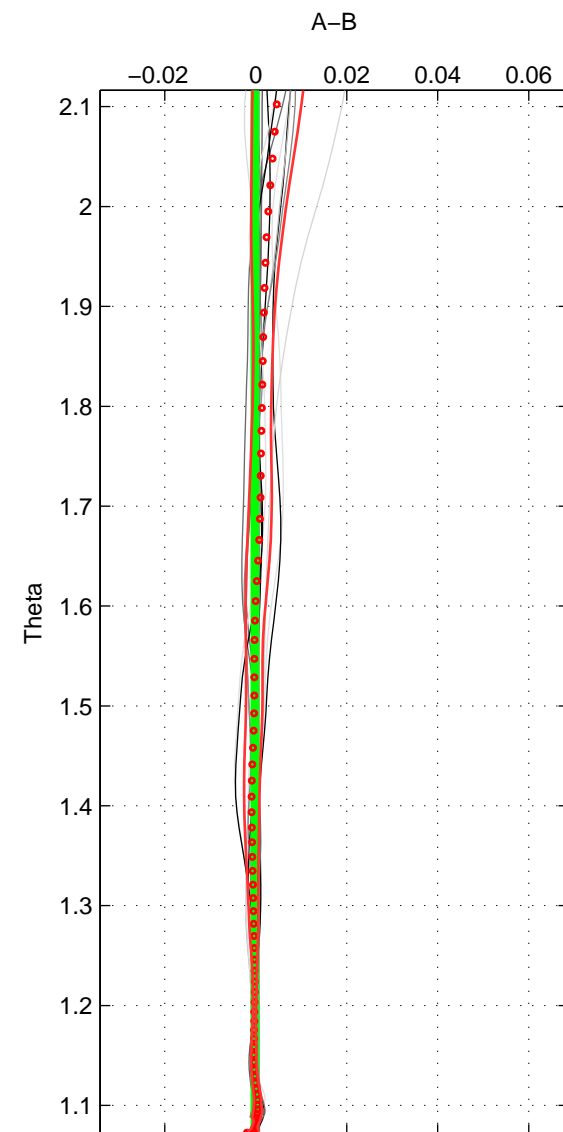

Cruise A (red). Date: Jun 2001 Cruisename: 591-49NZ20010604

Cruise B (blue). Date: Oct 2008 Cruisename: 615-49NZ20081011

\*\*\* "Favourite" values are means of spaces 1 2 3.

	Offset	O.StDev	Ratio	R.Stdev	Rating
SIGMA:	-0.000	0.000	1.000	0.000	5
THETA:	-0.000	0.001	1.000	0.000	5
DEPTH:	0.001	0.001	1.000	0.000	5
FAV.:	0.000	0.001	1.000	0.000	5

Profiles of A: 7  
 Profiles of B: 8  
 Diff profs: 14  
 WMoffset (A-B): -0.00016696  
 WMoffset stdev: 0.0004296  
 WMratio (A/B): 1  
 WMratio stdev: 1.2385e-05

Quality (1-5): 5

Profiles of A: 7  
 Profiles of B: 8  
 Diff profs: 14  
 WMoffset (A-B): -0.00018767  
 WMoffset stdev: 0.00066502  
 WMratio (A/B): 0.99999  
 WMratio stdev: 1.9172e-05

Quality (1-5): 5

Profiles of A: 7  
 Profiles of B: 8  
 Diff profs: 14  
 WMoffset (A-B): 0.00081354  
 WMoffset stdev: 0.0011507  
 WMratio (A/B): 1  
 WMratio stdev: 3.3174e-05

Quality (1-5): 5