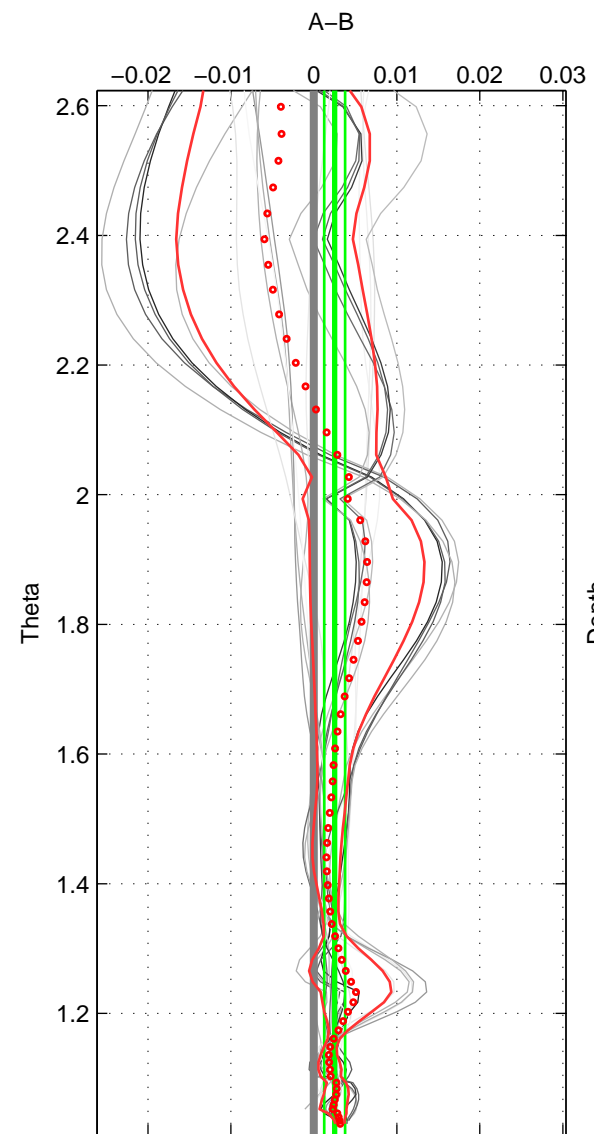

Cruise A (red). Date: Mar 1991 Cruisename: 479-31DS19910307

Cruise B (blue). Date: May 1985 Cruisename: 495-325019850330

\*\*\* "Favourite" values are means of spaces 1 2 3.

	Offset	O.StDev	Ratio	R.Stdev	Rating
SIGMA:	0.002	0.001	1.000	0.000	5
THETA:	0.003	0.001	1.000	0.000	5
DEPTH:	0.003	0.000	1.000	0.000	5
FAV.:	0.002	0.001	1.000	0.000	5

Profiles of A: 5  
 Profiles of B: 5  
 Diff profs : 19  
 WMoffset (A-B): 0.0017136  
 WMoffset stdev: 0.00083089  
 WMratio (A/B): 1  
 WMratio stdev: 2.3952e-05

Quality (1-5): 5

Profiles of A: 5  
 Profiles of B: 5  
 Diff profs : 19  
 WMoffset (A-B): 0.0025083  
 WMoffset stdev: 0.0012504  
 WMratio (A/B): 1.0001  
 WMratio stdev: 3.6048e-05

Quality (1-5): 5

Profiles of A: 5  
 Profiles of B: 5  
 Diff profs : 19  
 WMoffset (A-B): 0.002997  
 WMoffset stdev: 0.00027024  
 WMratio (A/B): 1.0001  
 WMratio stdev: 7.7894e-06

Quality (1-5): 5