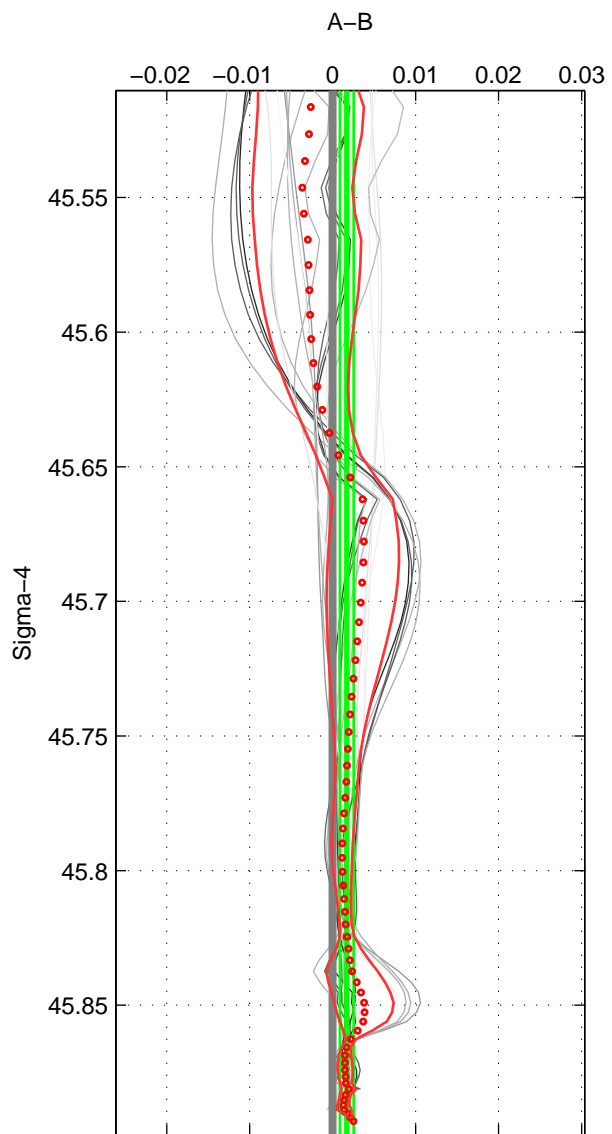

Cruise A (red). Date: Mar 1991 Cruisename: 479-31DS19910307

Cruise B (blue). Date: May 1985 Cruisename: 495-325019850330

\*\*\* "Favourite" values are means of spaces 1 2 3.

	Offset	O.StDev	Ratio	R.Stdev	Rating
SIGMA:	0.002	0.001	1.000	0.000	5
THETA:	0.003	0.001	1.000	0.000	5
DEPTH:	0.003	0.000	1.000	0.000	5
FAV.:	0.002	0.001	1.000	0.000	5

Profiles of A: 5  
 Profiles of B: 5  
 Diff profs : 19  
 WMoffset (A-B): 0.0017136  
 WMoffset stdev: 0.00083089  
 WMratio (A/B): 1  
 WMratio stdev: 2.3952e-05

Quality (1-5): 5

Profiles of A: 5  
 Profiles of B: 5  
 Diff profs : 19  
 WMoffset (A-B): 0.0025083  
 WMoffset stdev: 0.0012504  
 WMratio (A/B): 1.0001  
 WMratio stdev: 3.6048e-05

Quality (1-5): 5

Profiles of A: 5  
 Profiles of B: 5  
 Diff profs : 19  
 WMoffset (A-B): 0.002997  
 WMoffset stdev: 0.00027024  
 WMratio (A/B): 1.0001  
 WMratio stdev: 7.7894e-06

Quality (1-5): 5