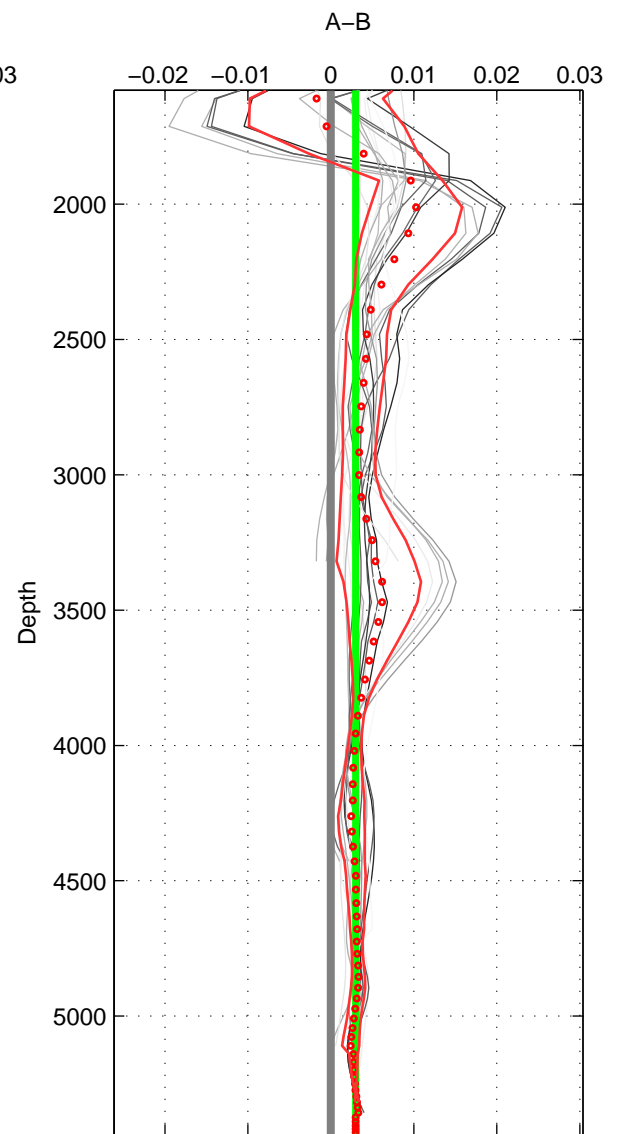

Cruise A (red). Date: Mar 1991 Cruisename: 479-31DS19910307

Cruise B (blue). Date: May 1985 Cruisename: 495-325019850330

\*\*\* "Favourite" values are means of spaces 1 2 3.

	Offset	O.StDev	Ratio	R.Stdev	Rating
SIGMA:	0.002	0.001	1.000	0.000	5
THETA:	0.003	0.001	1.000	0.000	5
DEPTH:	0.003	0.000	1.000	0.000	5
FAV.:	0.002	0.001	1.000	0.000	5

Profiles of A: 5  
 Profiles of B: 5  
 Diff profs : 19  
 WMoffset (A-B): 0.0017136  
 WMoffset stdev: 0.00083089  
 WMratio (A/B): 1  
 WMratio stdev: 2.3952e-05

Quality (1-5): 5

Profiles of A: 5  
 Profiles of B: 5  
 Diff profs : 19  
 WMoffset (A-B): 0.0025083  
 WMoffset stdev: 0.0012504  
 WMratio (A/B): 1.0001  
 WMratio stdev: 3.6048e-05

Quality (1-5): 5

Profiles of A: 5  
 Profiles of B: 5  
 Diff profs : 19  
 WMoffset (A-B): 0.002997  
 WMoffset stdev: 0.00027024  
 WMratio (A/B): 1.0001  
 WMratio stdev: 7.7894e-06

Quality (1-5): 5