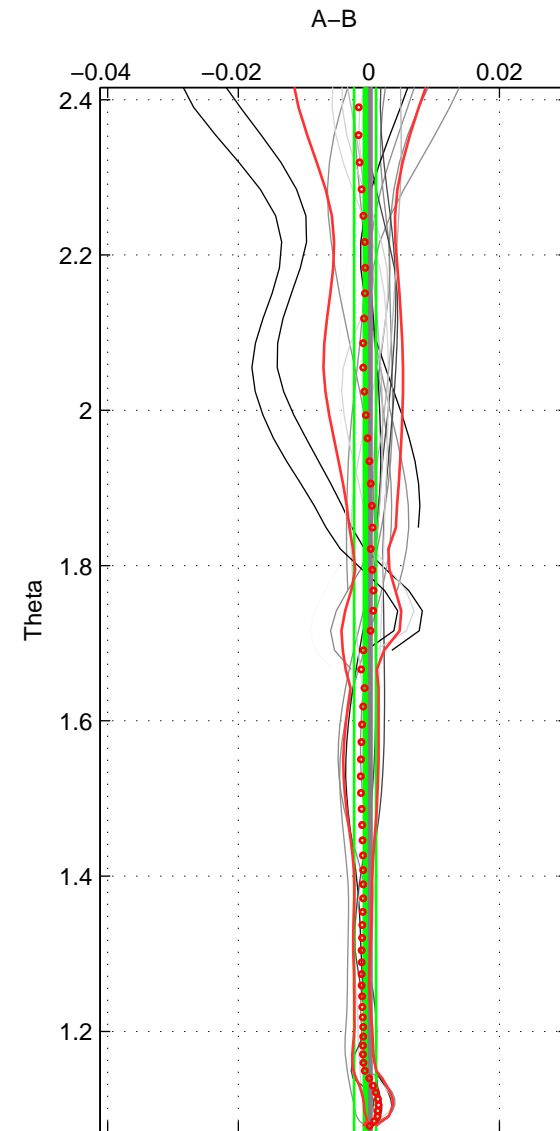

Cruise A (red). Date: Jun 2001 Cruisename: 591-49NZ20010604  
 Cruise B (blue). Date: May 2000 Cruisename: 689-49UP20000420

\*\*\* "Favourite" values are means of spaces 1 2.

	Offset	O.StDev	Ratio	R.Stdev	Rating
SIGMA:	0.001	0.000	1.000	0.000	5
THETA:	-0.001	0.002	1.000	0.000	5
DEPTH:	-0.001	0.002	1.000	0.000	4
FAV.:	-0.000	0.001	1.000	0.000	5

Profiles of A: 9  
 Profiles of B: 12  
 Diff profs: 18  
 WMoffset (A-B): 0.00054381  
 WMoffset stdev: 0.00041046  
 WMratio (A/B): 1  
 WMratio stdev: 1.1824e-05

Quality (1-5): 5

Profiles of A: 9  
 Profiles of B: 12  
 Diff profs: 18  
 WMoffset (A-B): -0.00055862  
 WMoffset stdev: 0.0016927  
 WMratio (A/B): 0.99998  
 WMratio stdev: 4.8812e-05

Quality (1-5): 5

Profiles of A: 9  
 Profiles of B: 12  
 Diff profs: 18  
 WMoffset (A-B): -0.00092407  
 WMoffset stdev: 0.0022223  
 WMratio (A/B): 0.99997  
 WMratio stdev: 6.4074e-05

Quality (1-5): 4