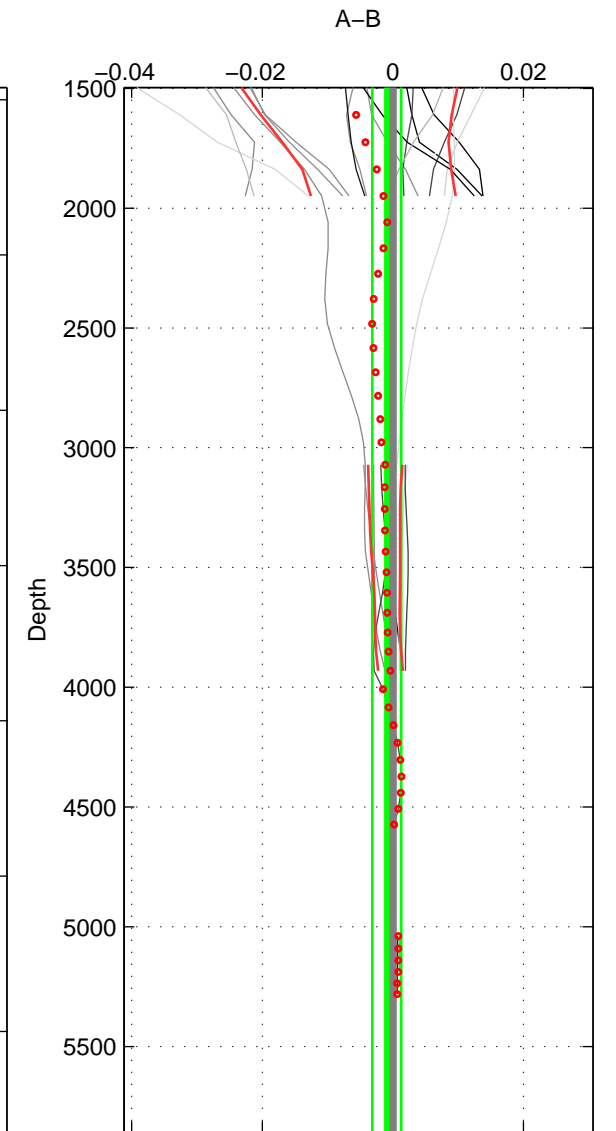

Cruise A (red). Date: Jun 2001 Cruisename: 591-49NZ20010604  
 Cruise B (blue). Date: May 2000 Cruisename: 689-49UP20000420

\*\*\* "Favourite" values are means of spaces 1 2.

	Offset	O.StDev	Ratio	R.Stdev	Rating
SIGMA:	0.001	0.000	1.000	0.000	5
THETA:	-0.001	0.002	1.000	0.000	5
DEPTH:	-0.001	0.002	1.000	0.000	4
FAV.:	-0.000	0.001	1.000	0.000	5

Profiles of A: 9  
 Profiles of B: 12  
 Diff profs: 18  
 WMoffset (A-B): 0.00054381  
 WMoffset stdev: 0.00041046  
 WMratio (A/B): 1  
 WMratio stdev: 1.1824e-05

Quality (1-5): 5

Profiles of A: 9  
 Profiles of B: 12  
 Diff profs: 18  
 WMoffset (A-B): -0.00055862  
 WMoffset stdev: 0.0016927  
 WMratio (A/B): 0.99998  
 WMratio stdev: 4.8812e-05

Quality (1-5): 5

Profiles of A: 9  
 Profiles of B: 12  
 Diff profs: 18  
 WMoffset (A-B): -0.00092407  
 WMoffset stdev: 0.0022223  
 WMratio (A/B): 0.99997  
 WMratio stdev: 6.4074e-05

Quality (1-5): 4