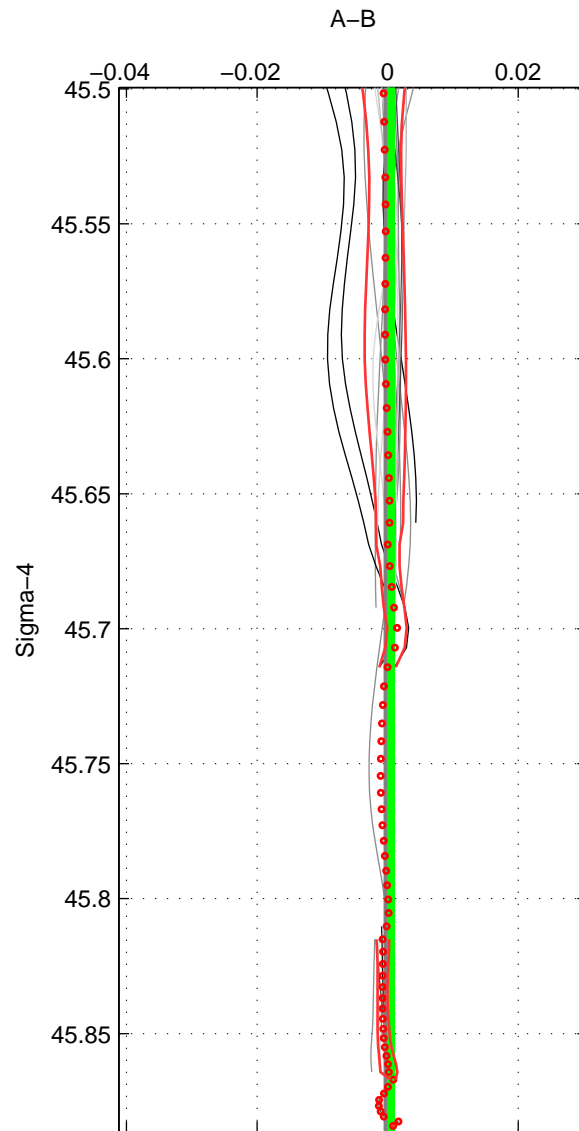

Cruise A (red). Date: Jun 2001 Cruisename: 591-49NZ20010604  
 Cruise B (blue). Date: May 2000 Cruisename: 689-49UP20000420

\*\*\* "Favourite" values are means of spaces 1 2.

	Offset	O.StDev	Ratio	R.Stdev	Rating
SIGMA:	0.001	0.000	1.000	0.000	5
THETA:	-0.001	0.002	1.000	0.000	5
DEPTH:	-0.001	0.002	1.000	0.000	4
FAV.:	-0.000	0.001	1.000	0.000	5

Profiles of A: 9  
 Profiles of B: 12  
 Diff profs: 18  
 WMoffset (A-B): 0.00054381  
 WMoffset stdev: 0.00041046  
 WMratio (A/B): 1  
 WMratio stdev: 1.1824e-05

Quality (1-5): 5

Profiles of A: 9  
 Profiles of B: 12  
 Diff profs: 18  
 WMoffset (A-B): -0.00055862  
 WMoffset stdev: 0.0016927  
 WMratio (A/B): 0.99998  
 WMratio stdev: 4.8812e-05

Quality (1-5): 5

Profiles of A: 9  
 Profiles of B: 12  
 Diff profs: 18  
 WMoffset (A-B): -0.00092407  
 WMoffset stdev: 0.0022223  
 WMratio (A/B): 0.99997  
 WMratio stdev: 6.4074e-05

Quality (1-5): 4