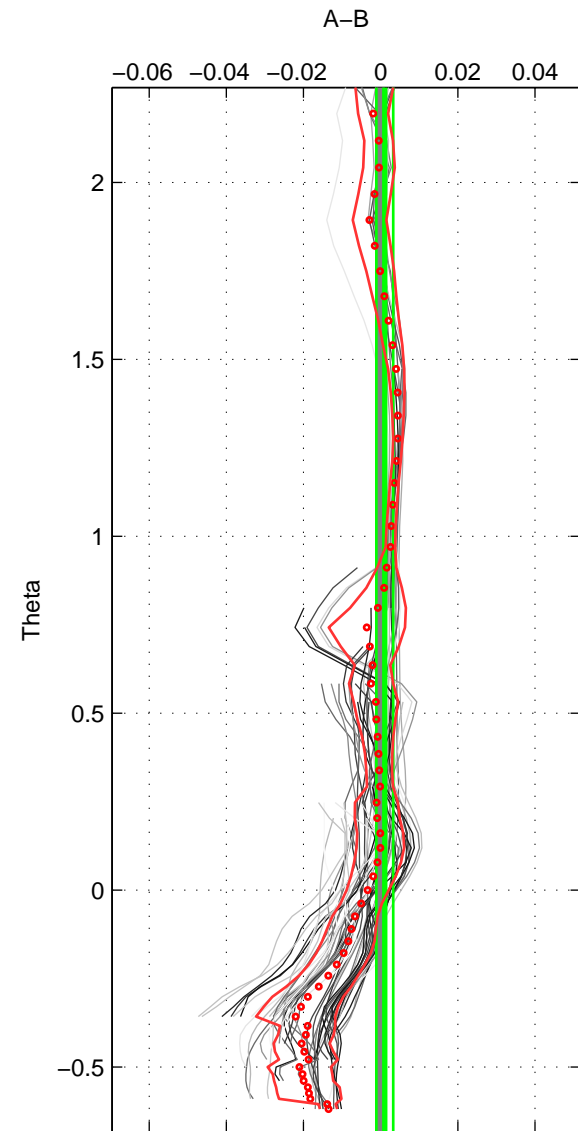

Cruise A (red). Date: Jan 2011 Cruisename: 340-09AR20110104
 Cruise B (blue). Date: Jan 1995 Cruisename: 384-49HH19941213

*** "Favourite" values are means of spaces 1 2 3.

	Offset	O.StDev	Ratio	R.Stdev	Rating
SIGMA:	0.001	0.002	1.000	0.000	5
THETA:	0.001	0.002	1.000	0.000	5
DEPTH:	-0.004	0.010	1.000	0.000	5
FAV. :	-0.001	0.005	1.000	0.000	5

Profiles of A: 24
 Profiles of B: 7
 Diff profs : 61
 WMoffset (A-B): 0.00061381
 WMoffset stdev: 0.0024784
 WMratio (A/B): 1
 WMratio stdev: 7.137e-05

Quality (1-5): 5

Profiles of A: 24
 Profiles of B: 7
 Diff profs : 61
 WMoffset (A-B): 0.0010383
 WMoffset stdev: 0.002193
 WMratio (A/B): 1
 WMratio stdev: 6.3144e-05

Quality (1-5): 5

Profiles of A: 24
 Profiles of B: 7
 Diff profs : 61
 WMoffset (A-B): -0.0038255
 WMoffset stdev: 0.009701
 WMratio (A/B): 0.99989
 WMratio stdev: 0.00027975

Quality (1-5): 5