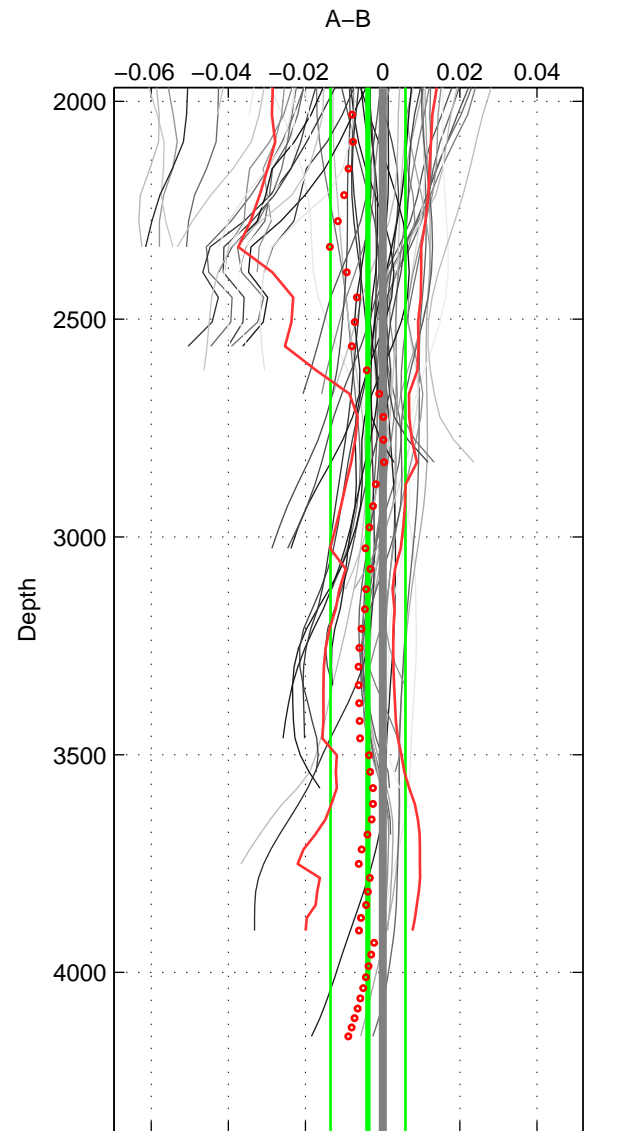

Cruise A (red). Date: Jan 2011 Cruisename: 340-09AR20110104
 Cruise B (blue). Date: Jan 1995 Cruisename: 384-49HH19941213

*** "Favourite" values are means of spaces 1 2 3.

	Offset	O.StDev	Ratio	R.Stdev	Rating
SIGMA:	0.001	0.002	1.000	0.000	5
THETA:	0.001	0.002	1.000	0.000	5
DEPTH:	-0.004	0.010	1.000	0.000	5
FAV. :	-0.001	0.005	1.000	0.000	5

Profiles of A: 24
 Profiles of B: 7
 Diff profs : 61
 WMoffset (A-B): 0.00061381
 WMoffset stdev: 0.0024784
 WMratio (A/B): 1
 WMratio stdev: 7.137e-05

Quality (1-5): 5

Profiles of A: 24
 Profiles of B: 7
 Diff profs : 61
 WMoffset (A-B): 0.0010383
 WMoffset stdev: 0.002193
 WMratio (A/B): 1
 WMratio stdev: 6.3144e-05

Quality (1-5): 5

Profiles of A: 24
 Profiles of B: 7
 Diff profs : 61
 WMoffset (A-B): -0.0038255
 WMoffset stdev: 0.009701
 WMratio (A/B): 0.99989
 WMratio stdev: 0.00027975

Quality (1-5): 5