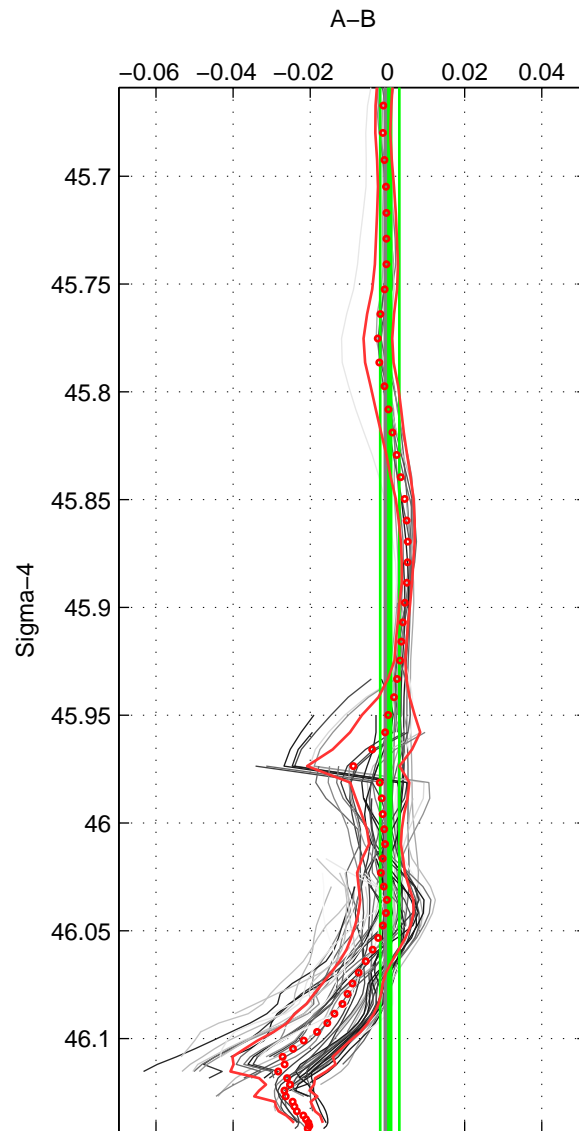

Cruise A (red). Date: Jan 2011 Cruisename: 340-09AR20110104
 Cruise B (blue). Date: Jan 1995 Cruisename: 384-49HH19941213

*** "Favourite" values are means of spaces 1 2 3.

	Offset	O.StDev	Ratio	R.Stdev	Rating
SIGMA:	0.001	0.002	1.000	0.000	5
THETA:	0.001	0.002	1.000	0.000	5
DEPTH:	-0.004	0.010	1.000	0.000	5
FAV. :	-0.001	0.005	1.000	0.000	5

Profiles of A: 24
 Profiles of B: 7
 Diff profs : 61
 WMoffset (A-B): 0.00061381
 WMoffset stdev: 0.0024784
 WMratio (A/B): 1
 WMratio stdev: 7.137e-05

Quality (1-5): 5

Profiles of A: 24
 Profiles of B: 7
 Diff profs : 61
 WMoffset (A-B): 0.0010383
 WMoffset stdev: 0.002193
 WMratio (A/B): 1
 WMratio stdev: 6.3144e-05

Quality (1-5): 5

Profiles of A: 24
 Profiles of B: 7
 Diff profs : 61
 WMoffset (A-B): -0.0038255
 WMoffset stdev: 0.009701
 WMratio (A/B): 0.99989
 WMratio stdev: 0.00027975

Quality (1-5): 5