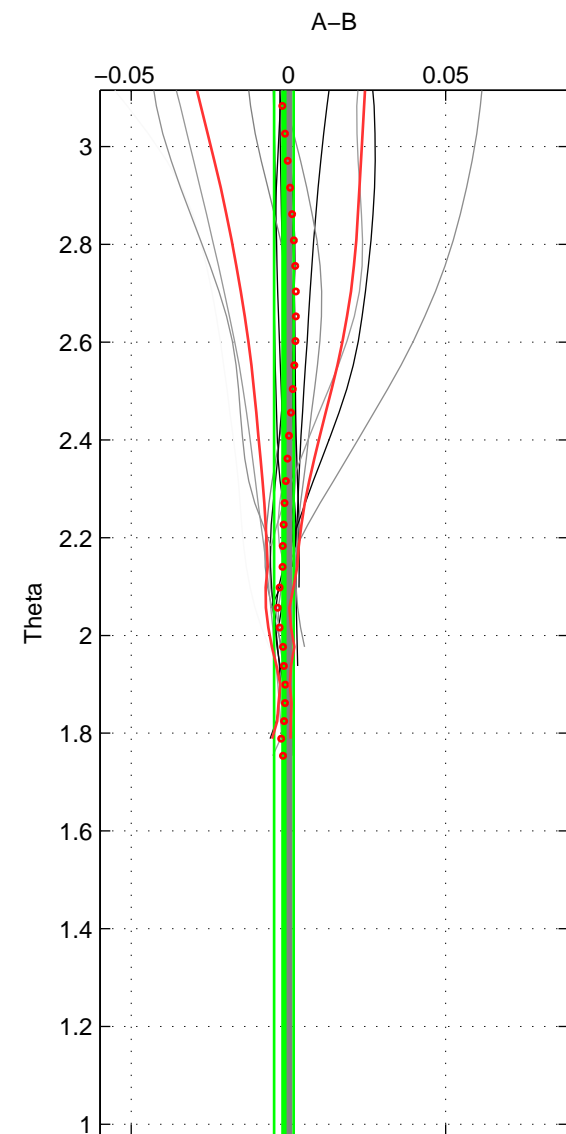

Cruise A (red). Date: Jul 2005 Cruisename: 669-49UF20050615
 Cruise B (blue). Date: Oct 1999 Cruisename: 688-49UP19990917

*** "Favourite" values are those of space 2.

	Offset	O.StDev	Ratio	R.Stdev	Rating
SIGMA:	-0.001	0.003	1.000	0.000	4
THETA:	-0.001	0.003	1.000	0.000	5
DEPTH:	-0.001	0.001	1.000	0.000	3
FAV. :	-0.001	0.003	1.000	0.000	5

Profiles of A: 20
 Profiles of B: 10
 Diff profs : 17
 WMoffset (A-B): -0.00073001
 WMoffset stdev: 0.0025716
 WMratio (A/B): 0.99998
 WMratio stdev: 7.4301e-05

Quality (1-5): 4

Profiles of A: 20
 Profiles of B: 10
 Diff profs : 17
 WMoffset (A-B): -0.0014485
 WMoffset stdev: 0.003109
 WMratio (A/B): 0.99996
 WMratio stdev: 8.9853e-05

Quality (1-5): 5

Profiles of A: 20
 Profiles of B: 10
 Diff profs : 17
 WMoffset (A-B): -0.0010103
 WMoffset stdev: 0.00084486
 WMratio (A/B): 0.99997
 WMratio stdev: 2.4396e-05

Quality (1-5): 3

Please note that statistics are bad.