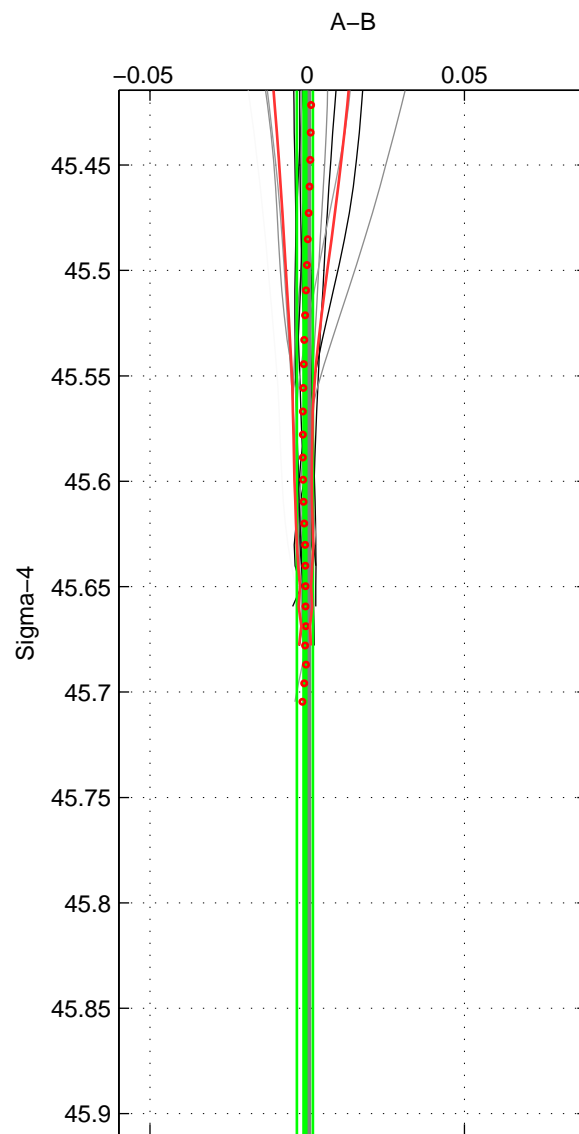

Cruise A (red). Date: Jul 2005 Cruisename: 669-49UF20050615
 Cruise B (blue). Date: Oct 1999 Cruisename: 688-49UP19990917

*** "Favourite" values are those of space 2.

	Offset	O.StDev	Ratio	R.Stdev	Rating
SIGMA:	-0.001	0.003	1.000	0.000	4
THETA:	-0.001	0.003	1.000	0.000	5
DEPTH:	-0.001	0.001	1.000	0.000	3
FAV. :	-0.001	0.003	1.000	0.000	5

Profiles of A: 20
 Profiles of B: 10
 Diff profs : 17
 WMoffset (A-B): -0.00073001
 WMoffset stdev: 0.0025716
 WMratio (A/B): 0.99998
 WMratio stdev: 7.4301e-05

Quality (1-5): 4

Profiles of A: 20
 Profiles of B: 10
 Diff profs : 17
 WMoffset (A-B): -0.0014485
 WMoffset stdev: 0.003109
 WMratio (A/B): 0.99996
 WMratio stdev: 8.9853e-05

Quality (1-5): 5

Profiles of A: 20
 Profiles of B: 10
 Diff profs : 17
 WMoffset (A-B): -0.0010103
 WMoffset stdev: 0.00084486
 WMratio (A/B): 0.99997
 WMratio stdev: 2.4396e-05

Quality (1-5): 3

Please note that statistics are bad.