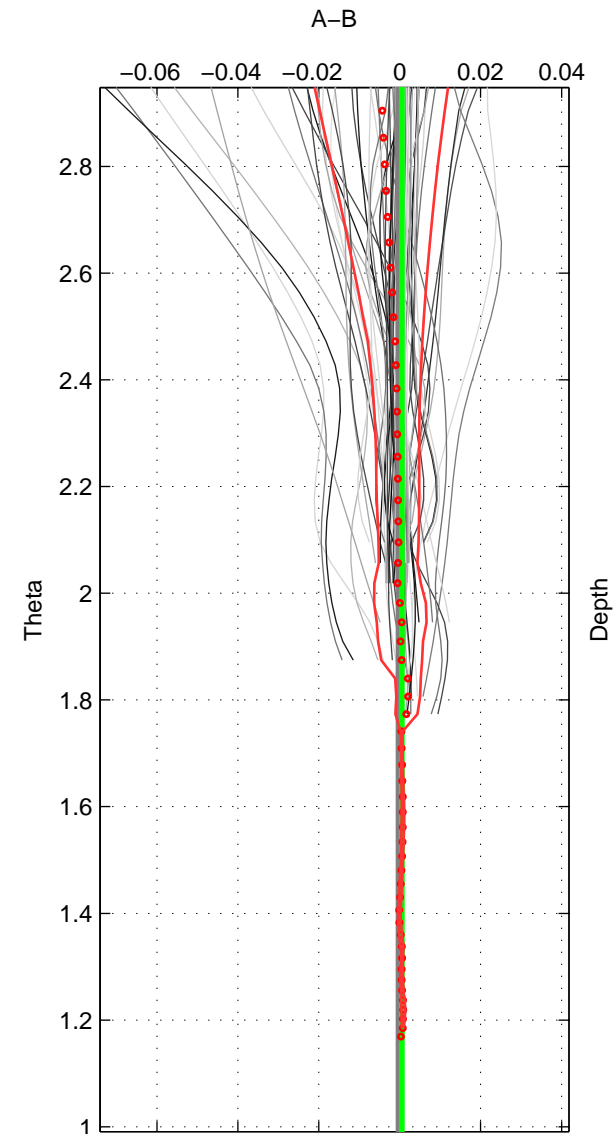

Cruise A (red). Date: Jun 2005 Cruisename: 605-49NZ20050525

Cruise B (blue). Date: Jul 2003 Cruisename: 662-49UF20030625

*** "Favourite" values are means of spaces 1 2.

| | Offset | O.StDev | Ratio | R.Stdev | Rating |
|--------|--------|---------|-------|---------|--------|
| SIGMA: | 0.000 | 0.000 | 1.000 | 0.000 | 5 |
| THETA: | 0.001 | 0.000 | 1.000 | 0.000 | 5 |
| DEPTH: | 0.000 | 0.000 | 1.000 | 0.000 | 4 |
| FAV.: | 0.000 | 0.000 | 1.000 | 0.000 | 5 |

Profiles of A: 63
 Profiles of B: 15
 Diff profs : 95
 WMoffset (A-B): 0.000402
 WMoffset stdev: 0.00024466
 WMratio (A/B): 1
 WMratio stdev: 7.0572e-06

Quality (1-5): 5

Profiles of A: 63
 Profiles of B: 16
 Diff profs : 100
 WMoffset (A-B): 0.00052072
 WMoffset stdev: 0.00027686
 WMratio (A/B): 1
 WMratio stdev: 7.9854e-06

Quality (1-5): 5

Profiles of A: 63
 Profiles of B: 15
 Diff profs : 95
 WMoffset (A-B): 0.00011086
 WMoffset stdev: 0.00045356
 WMratio (A/B): 1
 WMratio stdev: 1.3076e-05

Quality (1-5): 4