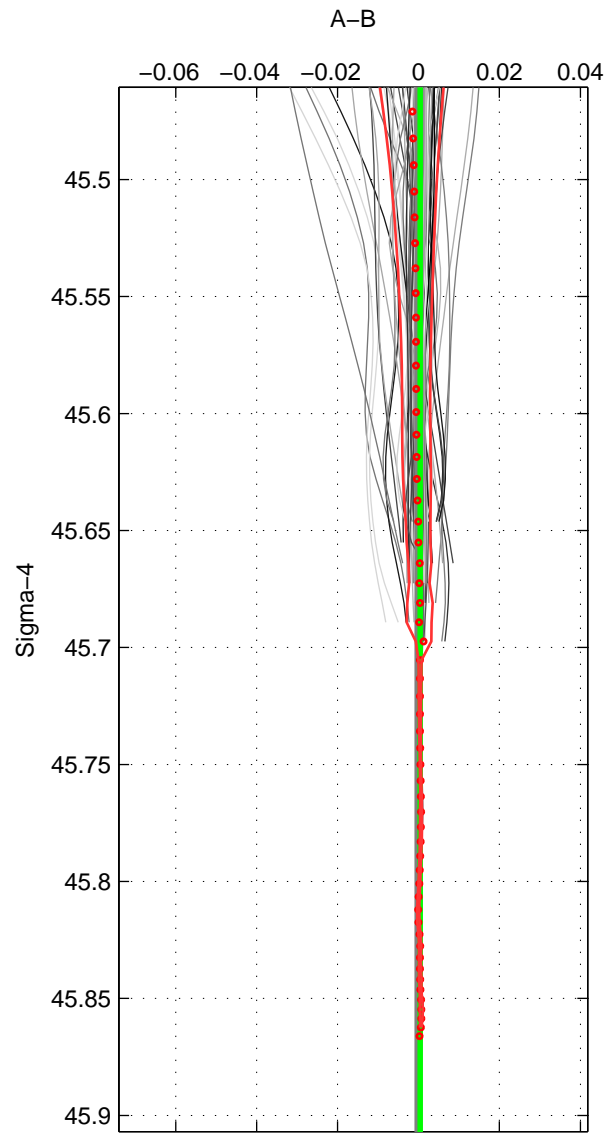

Cruise A (red). Date: Jun 2005 Cruisename: 605-49NZ20050525

Cruise B (blue). Date: Jul 2003 Cruisename: 662-49UF20030625

*** "Favourite" values are means of spaces 1 2.

| | Offset | O.StDev | Ratio | R.Stdev | Rating |
|--------|--------|---------|-------|---------|--------|
| SIGMA: | 0.000 | 0.000 | 1.000 | 0.000 | 5 |
| THETA: | 0.001 | 0.000 | 1.000 | 0.000 | 5 |
| DEPTH: | 0.000 | 0.000 | 1.000 | 0.000 | 4 |
| FAV.: | 0.000 | 0.000 | 1.000 | 0.000 | 5 |

Profiles of A: 63
 Profiles of B: 15
 Diff profs : 95
 WMoffset (A-B): 0.000402
 WMoffset stdev: 0.00024466
 WMratio (A/B): 1
 WMratio stdev: 7.0572e-06

Quality (1-5): 5

Profiles of A: 63
 Profiles of B: 16
 Diff profs : 100
 WMoffset (A-B): 0.00052072
 WMoffset stdev: 0.00027686
 WMratio (A/B): 1
 WMratio stdev: 7.9854e-06

Quality (1-5): 5

Profiles of A: 63
 Profiles of B: 15
 Diff profs : 95
 WMoffset (A-B): 0.00011086
 WMoffset stdev: 0.00045356
 WMratio (A/B): 1
 WMratio stdev: 1.3076e-05

Quality (1-5): 4