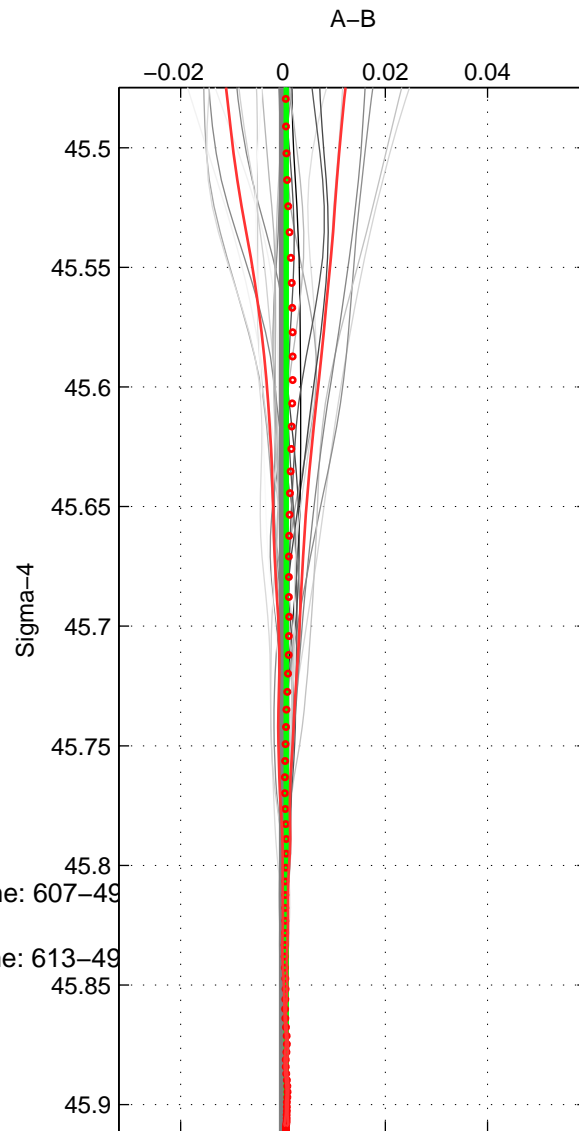

Cruise A (red). Date: Dec 2005 Cruisename: 607-49

Cruise B (blue). Date: Oct 2007 Cruisename: 613-49

*** "Favourite" values are means of spaces 1 2 3.

	Offset	O.StDev	Ratio	R.Stdev	Rating
SIGMA:	0.001	0.000	1.000	0.000	5
THETA:	0.001	0.000	1.000	0.000	5
DEPTH:	0.001	0.001	1.000	0.000	5
FAV.:	0.001	0.000	1.000	0.000	5

Profiles of A: 5
 Profiles of B: 7
 Diff profs : 26
 WMoffset (A-B): 0.00065528
 WMoffset stdev: 0.00020549
 WMratio (A/B): 1
 WMratio stdev: 5.9226e-06

Quality (1-5): 5

Profiles of A: 5
 Profiles of B: 7
 Diff profs : 26
 WMoffset (A-B): 0.0008867
 WMoffset stdev: 0.00027358
 WMratio (A/B): 1
 WMratio stdev: 7.8849e-06

Quality (1-5): 5

Profiles of A: 5
 Profiles of B: 7
 Diff profs : 26
 WMoffset (A-B): 0.00061282
 WMoffset stdev: 0.0005377
 WMratio (A/B): 1
 WMratio stdev: 1.5497e-05

Quality (1-5): 5