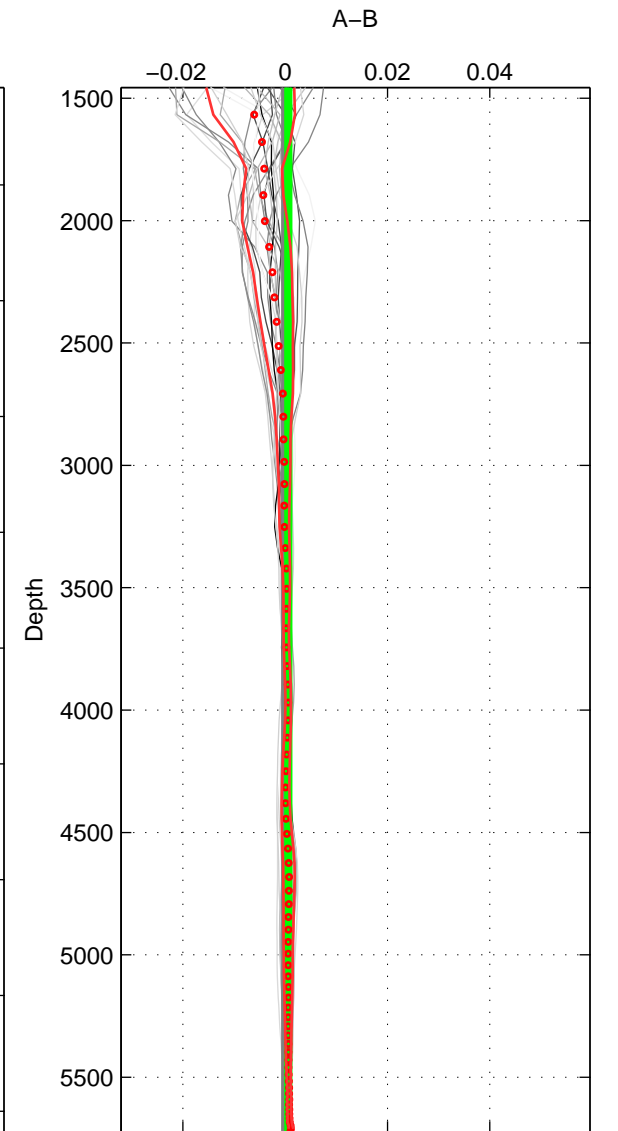

Cruise A (red). Date: Dec 2005 Cruisename: 607-49

Cruise B (blue). Date: Oct 2007 Cruisename: 613-49

*** "Favourite" values are means of spaces 1 2 3.

	Offset	O.StDev	Ratio	R.Stdev	Rating
SIGMA:	0.001	0.000	1.000	0.000	5
THETA:	0.001	0.000	1.000	0.000	5
DEPTH:	0.001	0.001	1.000	0.000	5
FAV.:	0.001	0.000	1.000	0.000	5

Profiles of A: 5
 Profiles of B: 7
 Diff profs : 26
 WMoffset (A-B): 0.00065528
 WMoffset stdev: 0.00020549
 WMratio (A/B): 1
 WMratio stdev: 5.9226e-06

Quality (1-5): 5

Profiles of A: 5
 Profiles of B: 7
 Diff profs : 26
 WMoffset (A-B): 0.0008867
 WMoffset stdev: 0.00027358
 WMratio (A/B): 1
 WMratio stdev: 7.8849e-06

Quality (1-5): 5

Profiles of A: 5
 Profiles of B: 7
 Diff profs : 26
 WMoffset (A-B): 0.00061282
 WMoffset stdev: 0.0005377
 WMratio (A/B): 1
 WMratio stdev: 1.5497e-05

Quality (1-5): 5