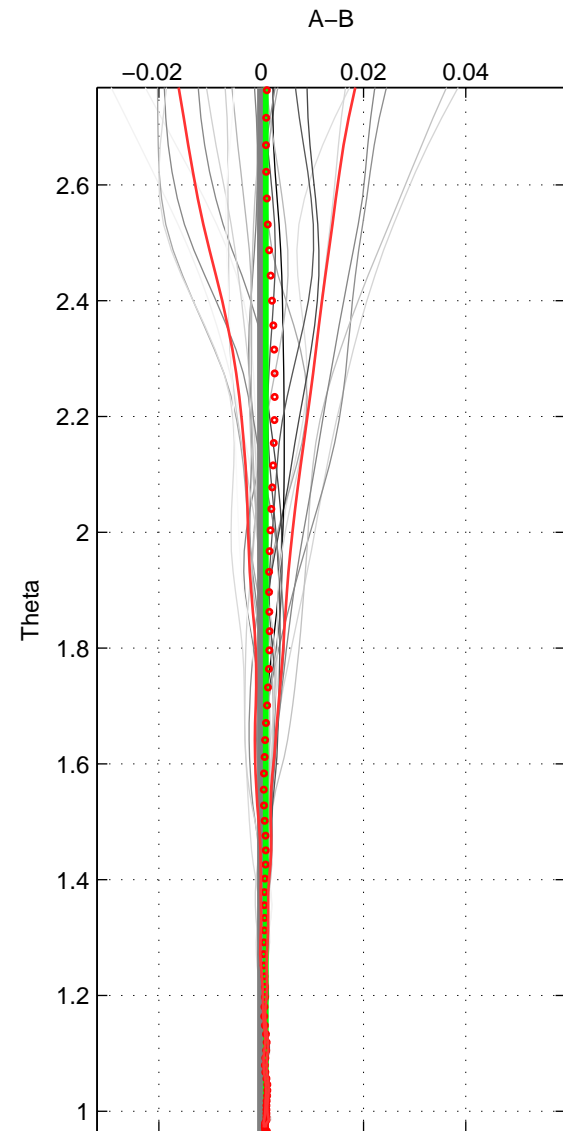

Cruise A (red). Date: Dec 2005 Cruisename: 607-49

Cruise B (blue). Date: Oct 2007 Cruisename: 613-49

*** "Favourite" values are means of spaces 1 2 3.

	Offset	O.StDev	Ratio	R.Stdev	Rating
SIGMA:	0.001	0.000	1.000	0.000	5
THETA:	0.001	0.000	1.000	0.000	5
DEPTH:	0.001	0.001	1.000	0.000	5
FAV.:	0.001	0.000	1.000	0.000	5

Profiles of A: 5
 Profiles of B: 7
 Diff profs : 26
 WMoffset (A-B): 0.00065528
 WMoffset stdev: 0.00020549
 WMratio (A/B): 1
 WMratio stdev: 5.9226e-06

Quality (1-5): 5

Profiles of A: 5
 Profiles of B: 7
 Diff profs : 26
 WMoffset (A-B): 0.0008867
 WMoffset stdev: 0.00027358
 WMratio (A/B): 1
 WMratio stdev: 7.8849e-06

Quality (1-5): 5

Profiles of A: 5
 Profiles of B: 7
 Diff profs : 26
 WMoffset (A-B): 0.00061282
 WMoffset stdev: 0.0005377
 WMratio (A/B): 1
 WMratio stdev: 1.5497e-05

Quality (1-5): 5