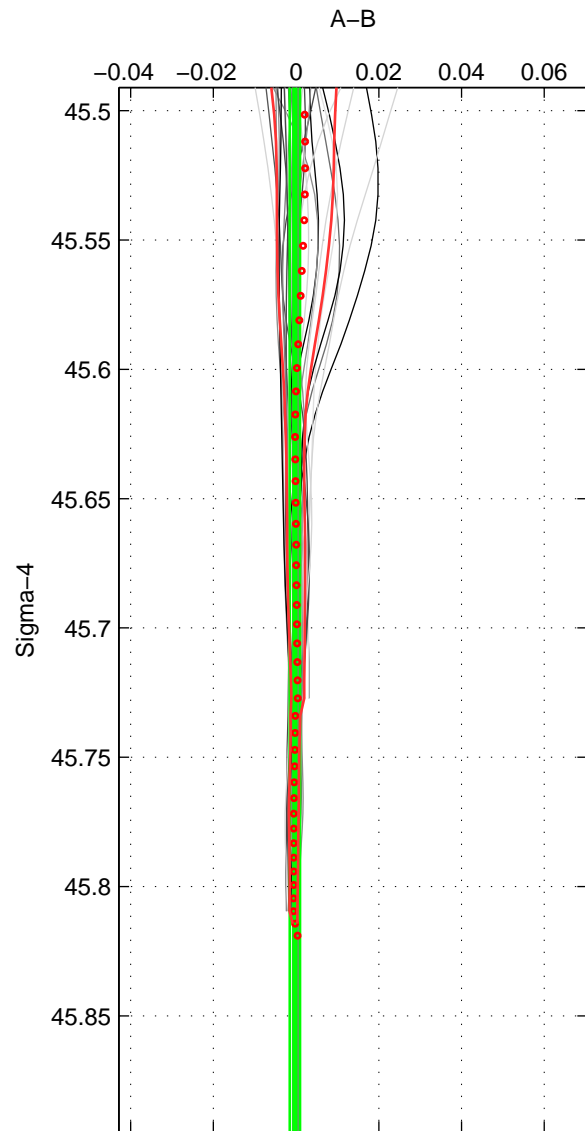

Cruise A (red). Date: Jul 2001 Cruisename: 575-49HO20010710
 Cruise B (blue). Date: Jun 2006 Cruisename: 608-49NZ20060526

*** "Favourite" values are means of spaces 1 2.

	Offset	O.StDev	Ratio	R.Stdev	Rating
SIGMA:	-0.000	0.001	1.000	0.000	4
THETA:	0.000	0.003	1.000	0.000	4
DEPTH:	-0.000	0.006	1.000	0.000	3
FAV. :	0.000	0.002	1.000	0.000	4

Profiles of A: 6
 Profiles of B: 14
 Diff profs : 26
 WMoffset (A-B): -0.00030178
 WMoffset stdev: 0.0012533
 WMratio (A/B): 0.99999
 WMratio stdev: 3.6169e-05

Quality (1-5): 4

Profiles of A: 6
 Profiles of B: 14
 Diff profs : 26
 WMoffset (A-B): 0.00047257
 WMoffset stdev: 0.0031613
 WMratio (A/B): 1
 WMratio stdev: 9.1272e-05

Quality (1-5): 4

Profiles of A: 6
 Profiles of B: 14
 Diff profs : 26
 WMoffset (A-B): -0.00037076
 WMoffset stdev: 0.0059736
 WMratio (A/B): 0.99999
 WMratio stdev: 0.00017237

Quality (1-5): 3