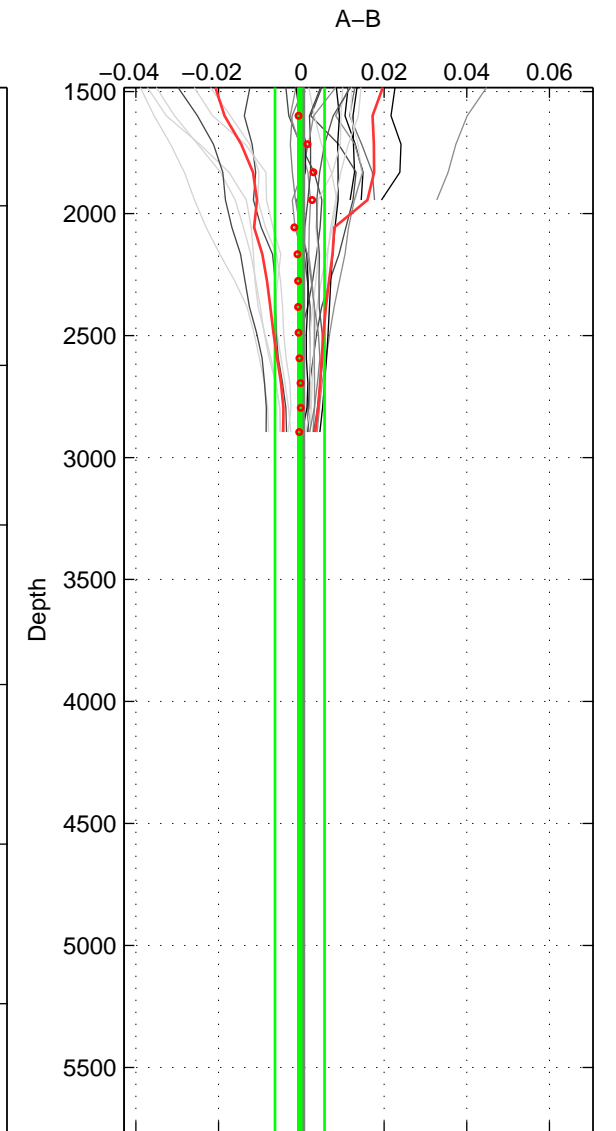

Cruise A (red). Date: Jul 2001 Cruisename: 575-49HO20010710
 Cruise B (blue). Date: Jun 2006 Cruisename: 608-49NZ20060526

*** "Favourite" values are means of spaces 1 2.

	Offset	O.StDev	Ratio	R.Stdev	Rating
SIGMA:	-0.000	0.001	1.000	0.000	4
THETA:	0.000	0.003	1.000	0.000	4
DEPTH:	-0.000	0.006	1.000	0.000	3
FAV. :	0.000	0.002	1.000	0.000	4

Profiles of A: 6
 Profiles of B: 14
 Diff profs : 26
 WMoffset (A-B): -0.00030178
 WMoffset stdev: 0.0012533
 WMratio (A/B): 0.99999
 WMratio stdev: 3.6169e-05

Quality (1-5): 4

Profiles of A: 6
 Profiles of B: 14
 Diff profs : 26
 WMoffset (A-B): 0.00047257
 WMoffset stdev: 0.0031613
 WMratio (A/B): 1
 WMratio stdev: 9.1272e-05

Quality (1-5): 4

Profiles of A: 6
 Profiles of B: 14
 Diff profs : 26
 WMoffset (A-B): -0.00037076
 WMoffset stdev: 0.0059736
 WMratio (A/B): 0.99999
 WMratio stdev: 0.00017237

Quality (1-5): 3