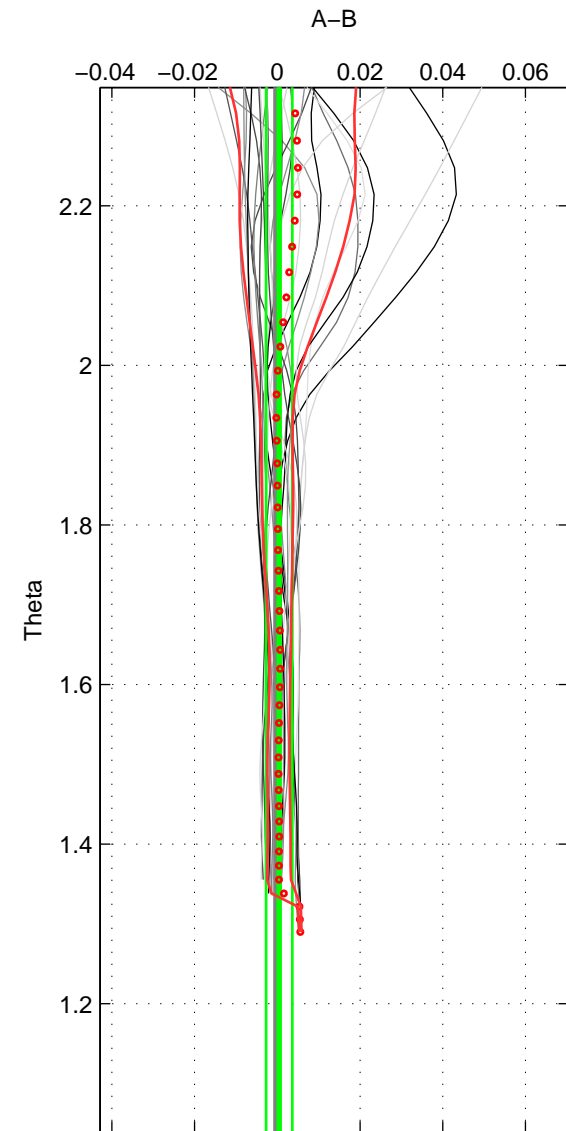

Cruise A (red). Date: Jul 2001 Cruisename: 575-49HO20010710
 Cruise B (blue). Date: Jun 2006 Cruisename: 608-49NZ20060526

*** "Favourite" values are means of spaces 1 2.

	Offset	O.StDev	Ratio	R.Stdev	Rating
SIGMA:	-0.000	0.001	1.000	0.000	4
THETA:	0.000	0.003	1.000	0.000	4
DEPTH:	-0.000	0.006	1.000	0.000	3
FAV. :	0.000	0.002	1.000	0.000	4

Profiles of A: 6
 Profiles of B: 14
 Diff profs : 26
 WMoffset (A-B): -0.00030178
 WMoffset stdev: 0.0012533
 WMratio (A/B): 0.99999
 WMratio stdev: 3.6169e-05

Quality (1-5): 4

Profiles of A: 6
 Profiles of B: 14
 Diff profs : 26
 WMoffset (A-B): 0.00047257
 WMoffset stdev: 0.0031613
 WMratio (A/B): 1
 WMratio stdev: 9.1272e-05

Quality (1-5): 4

Profiles of A: 6
 Profiles of B: 14
 Diff profs : 26
 WMoffset (A-B): -0.00037076
 WMoffset stdev: 0.0059736
 WMratio (A/B): 0.99999
 WMratio stdev: 0.00017237

Quality (1-5): 3