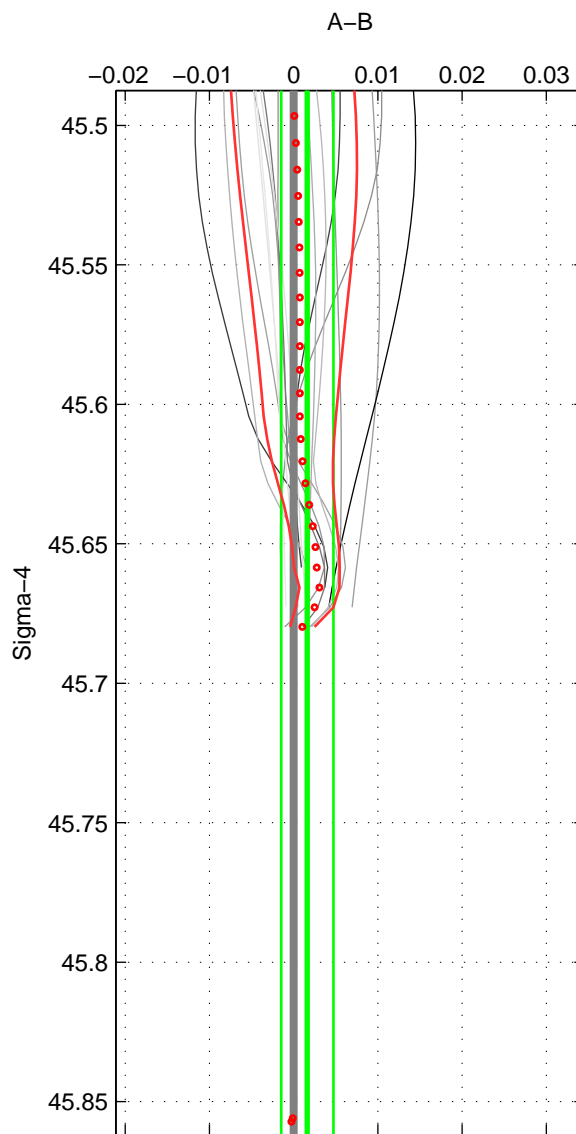

Cruise A (red). Date: Feb 2003 Cruisename: 660-49UF20030225

Cruise B (blue). Date: Apr 2004 Cruisename: 665-49UF20040421

*** "Favourite" values are means of spaces 1 2.

	Offset	O.StDev	Ratio	R.Stdev	Rating
SIGMA:	0.002	0.003	1.000	0.000	4
THETA:	0.002	0.005	1.000	0.000	4
DEPTH:	-0.001	0.001	1.000	0.000	3
FAV.:	0.002	0.004	1.000	0.000	4

Profiles of A: 6
 Profiles of B: 7
 Diff profs : 16
 WMoffset (A-B): 0.0016112
 WMoffset stdev: 0.0031013
 WMratio (A/B): 1
 WMratio stdev: 8.9629e-05

Quality (1-5): 4

Profiles of A: 6
 Profiles of B: 7
 Diff profs : 16
 WMoffset (A-B): 0.0023144
 WMoffset stdev: 0.0048251
 WMratio (A/B): 1.0001
 WMratio stdev: 0.00013945

Quality (1-5): 4

Profiles of A: 6
 Profiles of B: 7
 Diff profs : 16
 WMoffset (A-B): -0.00085941
 WMoffset stdev: 0.00067847
 WMratio (A/B): 0.99998
 WMratio stdev: 1.9657e-05

Quality (1-5): 3

Please note that statistics are bad.