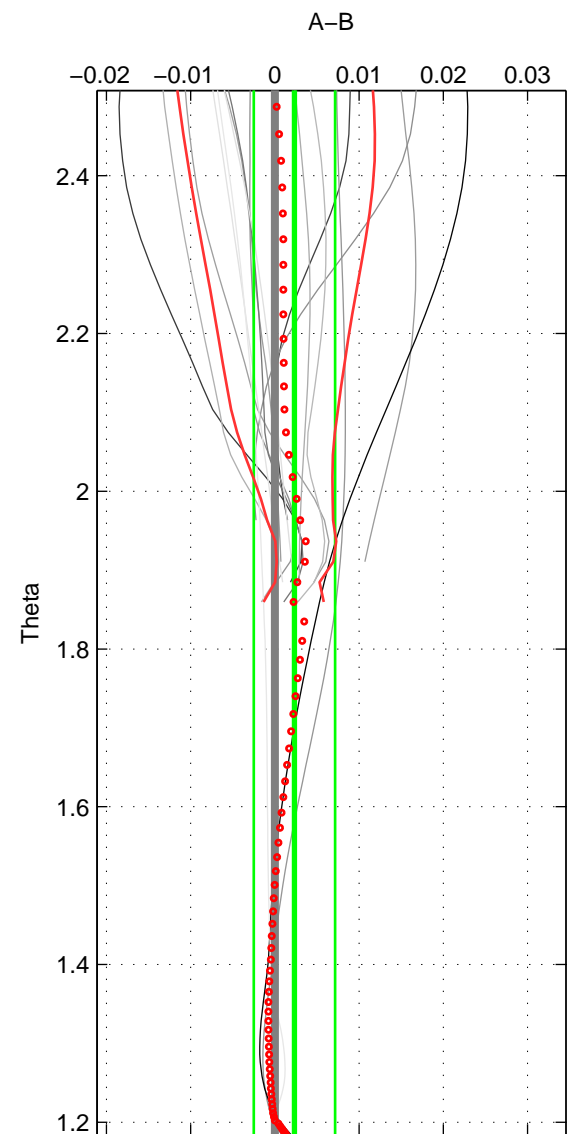

Cruise A (red). Date: Feb 2003 Cruisename: 660-49UF20030225

Cruise B (blue). Date: Apr 2004 Cruisename: 665-49UF20040421

*** "Favourite" values are means of spaces 1 2.

	Offset	O.StDev	Ratio	R.Stdev	Rating
SIGMA:	0.002	0.003	1.000	0.000	4
THETA:	0.002	0.005	1.000	0.000	4
DEPTH:	-0.001	0.001	1.000	0.000	3
FAV.:	0.002	0.004	1.000	0.000	4

Profiles of A: 6
 Profiles of B: 7
 Diff profs : 16
 WMoffset (A-B): 0.0016112
 WMoffset stdev: 0.0031013
 WMratio (A/B): 1
 WMratio stdev: 8.9629e-05

Quality (1-5): 4

Profiles of A: 6
 Profiles of B: 7
 Diff profs : 16
 WMoffset (A-B): 0.0023144
 WMoffset stdev: 0.0048251
 WMratio (A/B): 1.0001
 WMratio stdev: 0.00013945

Quality (1-5): 4

Profiles of A: 6
 Profiles of B: 7
 Diff profs : 16
 WMoffset (A-B): -0.00085941
 WMoffset stdev: 0.00067847
 WMratio (A/B): 0.99998
 WMratio stdev: 1.9657e-05

Quality (1-5): 3

Please note that statistics are bad.