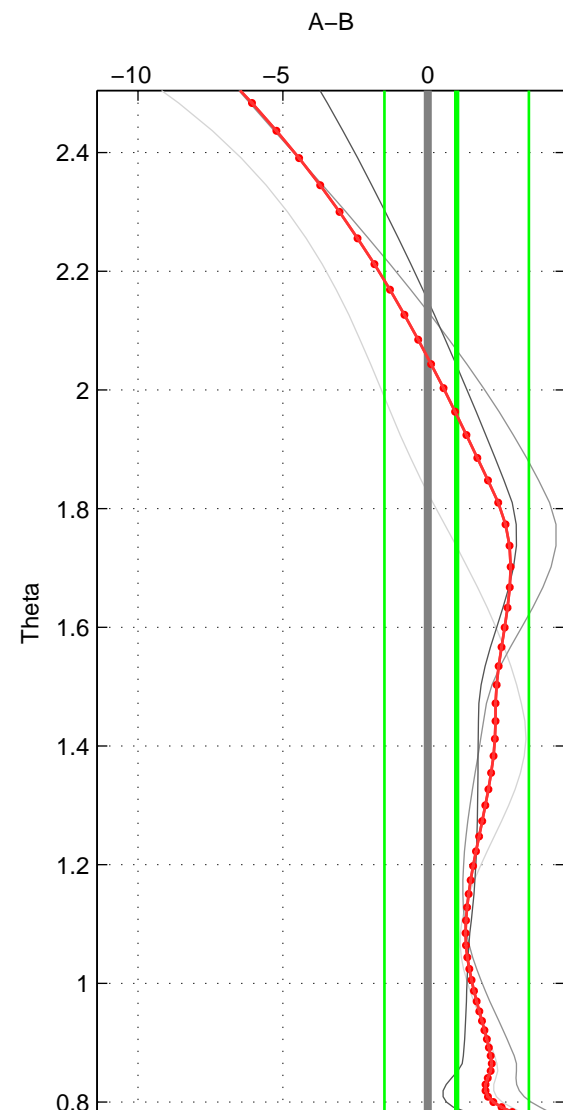

Cruise A (red). Date: Oct 2000 Cruisename: 345-09FA20000926

Cruise B (blue). Date: Aug 1989 Cruisename: 364-35MF19890730

\*\*\* "Favourite" values are means of spaces 1 2 3.

	Offset	O.StDev	Ratio	R.Stdev	Rating
SIGMA:	-0.008	0.001	1.000	0.000	2
THETA:	0.001	0.002	1.000	0.000	2
DEPTH:	-0.007	0.000	1.000	0.000	2
FAV. :	-0.005	0.001	1.000	0.000	2

Please note that statistics are bad.  
 Profiles of A: 12  
 Profiles of B: 1  
 Diff profs : 3  
 WMoffset (A-B): -0.0075911  
 WMoffset stdev: 0.00063104  
 WMratio (A/B): 0.99978  
 WMratio stdev: 1.8153e-05

Quality (1-5): 2

Please note that statistics are bad.  
 Profiles of A: 12  
 Profiles of B: 1  
 Diff profs : 3  
 WMoffset (A-B): 0.00099834  
 WMoffset stdev: 0.0024945  
 WMratio (A/B): 1  
 WMratio stdev: 7.18e-05

Quality (1-5): 2

Please note that statistics are bad.  
 Profiles of A: 12  
 Profiles of B: 1  
 Diff profs : 3  
 WMoffset (A-B): -0.0072429  
 WMoffset stdev: 0  
 WMratio (A/B): 0.99979  
 WMratio stdev: 0