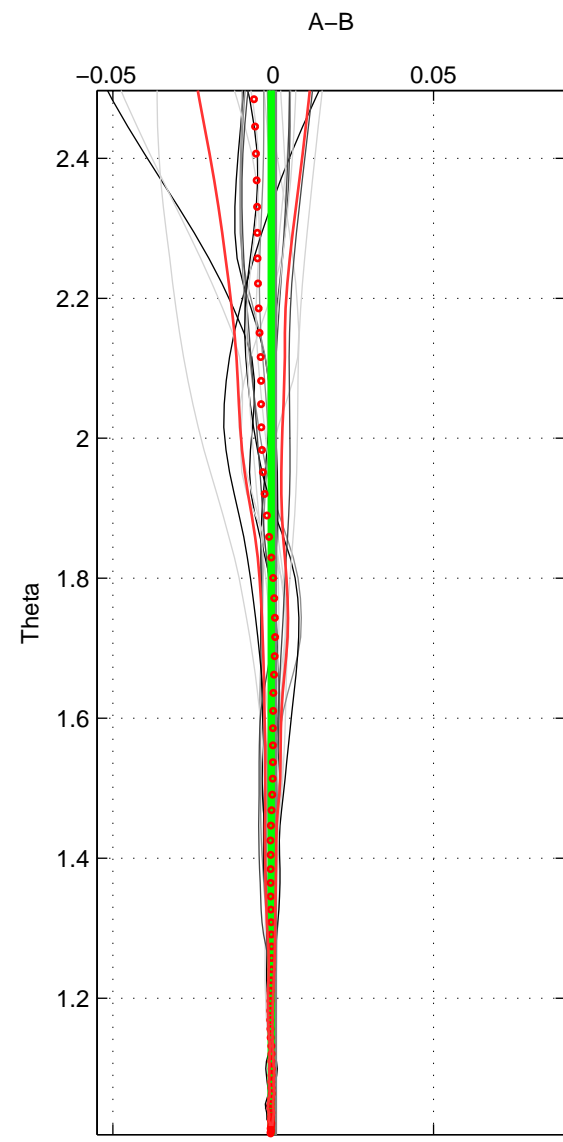

Cruise A (red). Date: Jun 2001 Cruisename: 591-49NZ20010604

Cruise B (blue). Date: Nov 2004 Cruisename: 603-49NZ20041117

\*\*\* "Favourite" values are means of spaces 1 2 3.

	Offset	O.StDev	Ratio	R.Stdev	Rating
SIGMA:	-0.000	0.000	1.000	0.000	5
THETA:	-0.001	0.001	1.000	0.000	5
DEPTH:	-0.001	0.001	1.000	0.000	5
FAV. :	-0.001	0.001	1.000	0.000	5

Profiles of A: 8  
 Profiles of B: 10  
 Diff profs : 23  
 WMoffset (A-B): -0.00034579  
 WMoffset stdev: 0.00034004  
 WMratio (A/B): 0.99999  
 WMratio stdev: 9.7995e-06

Quality (1-5): 5

Profiles of A: 8  
 Profiles of B: 10  
 Diff profs : 23  
 WMoffset (A-B): -0.00062515  
 WMoffset stdev: 0.00072646  
 WMratio (A/B): 0.99998  
 WMratio stdev: 2.0937e-05

Quality (1-5): 5

Profiles of A: 8  
 Profiles of B: 10  
 Diff profs : 23  
 WMoffset (A-B): -0.00055766  
 WMoffset stdev: 0.001267  
 WMratio (A/B): 0.99998  
 WMratio stdev: 3.6518e-05

Quality (1-5): 5