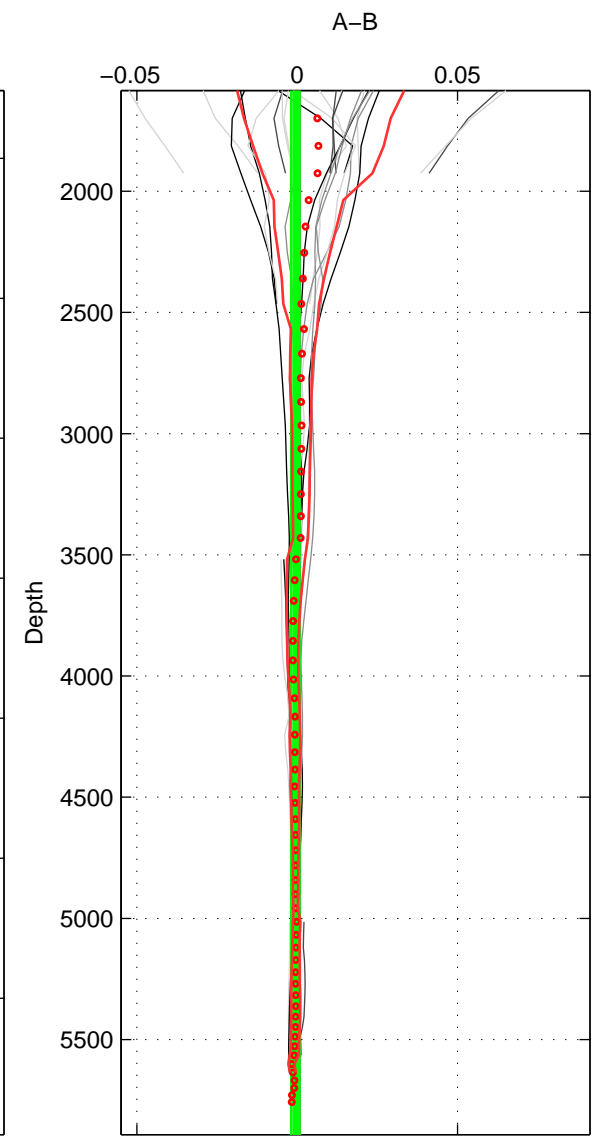

Cruise A (red). Date: Jun 2001 Cruisename: 591-49NZ20010604

Cruise B (blue). Date: Nov 2004 Cruisename: 603-49NZ20041117

\*\*\* "Favourite" values are means of spaces 1 2 3.

	Offset	O.StDev	Ratio	R.Stdev	Rating
SIGMA:	-0.000	0.000	1.000	0.000	5
THETA:	-0.001	0.001	1.000	0.000	5
DEPTH:	-0.001	0.001	1.000	0.000	5
FAV. :	-0.001	0.001	1.000	0.000	5

Profiles of A: 8  
 Profiles of B: 10  
 Diff profs : 23  
 WMoffset (A-B): -0.00034579  
 WMoffset stdev: 0.00034004  
 WMratio (A/B): 0.99999  
 WMratio stdev: 9.7995e-06

Quality (1-5): 5

Profiles of A: 8  
 Profiles of B: 10  
 Diff profs : 23  
 WMoffset (A-B): -0.00062515  
 WMoffset stdev: 0.00072646  
 WMratio (A/B): 0.99998  
 WMratio stdev: 2.0937e-05

Quality (1-5): 5

Profiles of A: 8  
 Profiles of B: 10  
 Diff profs : 23  
 WMoffset (A-B): -0.00055766  
 WMoffset stdev: 0.001267  
 WMratio (A/B): 0.99998  
 WMratio stdev: 3.6518e-05

Quality (1-5): 5