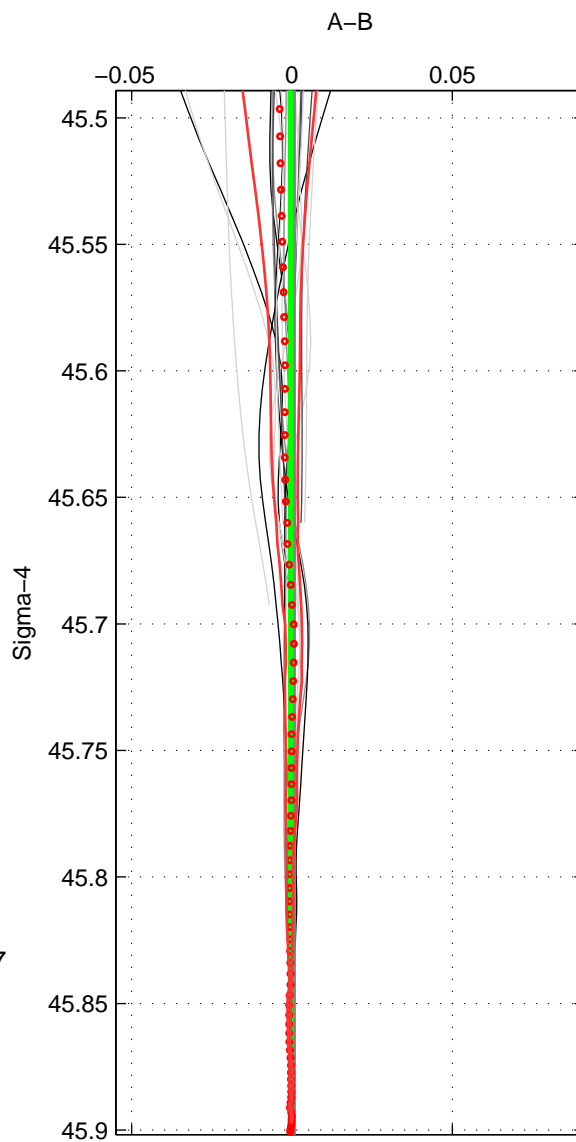

Cruise A (red). Date: Jun 2001 Cruisename: 591-49NZ20010604

Cruise B (blue). Date: Nov 2004 Cruisename: 603-49NZ20041117

\*\*\* "Favourite" values are means of spaces 1 2 3.

	Offset	O.StDev	Ratio	R.Stdev	Rating
SIGMA:	-0.000	0.000	1.000	0.000	5
THETA:	-0.001	0.001	1.000	0.000	5
DEPTH:	-0.001	0.001	1.000	0.000	5
FAV. :	-0.001	0.001	1.000	0.000	5

Profiles of A: 8  
 Profiles of B: 10  
 Diff profs : 23  
 WMoffset (A-B): -0.00034579  
 WMoffset stdev: 0.00034004  
 WMratio (A/B): 0.99999  
 WMratio stdev: 9.7995e-06

Quality (1-5): 5

Profiles of A: 8  
 Profiles of B: 10  
 Diff profs : 23  
 WMoffset (A-B): -0.00062515  
 WMoffset stdev: 0.00072646  
 WMratio (A/B): 0.99998  
 WMratio stdev: 2.0937e-05

Quality (1-5): 5

Profiles of A: 8  
 Profiles of B: 10  
 Diff profs : 23  
 WMoffset (A-B): -0.00055766  
 WMoffset stdev: 0.001267  
 WMratio (A/B): 0.99998  
 WMratio stdev: 3.6518e-05

Quality (1-5): 5