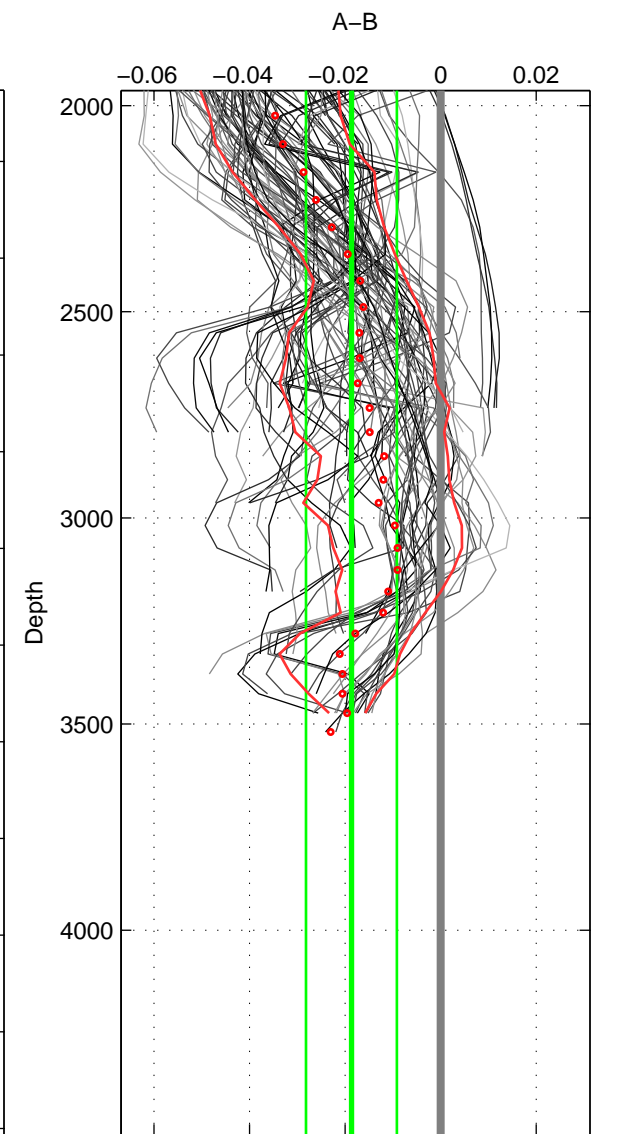

Cruise A (red). Date: Jul 1999 Cruisename: 190-18HU19990627

Cruise B (blue). Date: May 2007 Cruisename: 198-18HU20070510

\*\*\* "Favourite" values are means of spaces 1 2 3.

	Offset	O.StDev	Ratio	R.Stdev	Rating
SIGMA:	-0.028	0.005	0.999	0.000	4
THETA:	-0.015	0.003	1.000	0.000	4
DEPTH:	-0.019	0.009	0.999	0.000	4
FAV.:	-0.021	0.006	0.999	0.000	4

Profiles of A: 18  
 Profiles of B: 23  
 Diff profs : 100  
 WMoffset (A-B): -0.027987  
 WMoffset stdev: 0.0050273  
 WMratio (A/B): 0.9992  
 WMratio stdev: 0.00014403

Quality (1-5): 4

Profiles of A: 18  
 Profiles of B: 23  
 Diff profs : 100  
 WMoffset (A-B): -0.015217  
 WMoffset stdev: 0.003429  
 WMratio (A/B): 0.99956  
 WMratio stdev: 9.8292e-05

Quality (1-5): 4

Profiles of A: 18  
 Profiles of B: 23  
 Diff profs : 100  
 WMoffset (A-B): -0.018673  
 WMoffset stdev: 0.0094958  
 WMratio (A/B): 0.99946  
 WMratio stdev: 0.00027198

Quality (1-5): 4