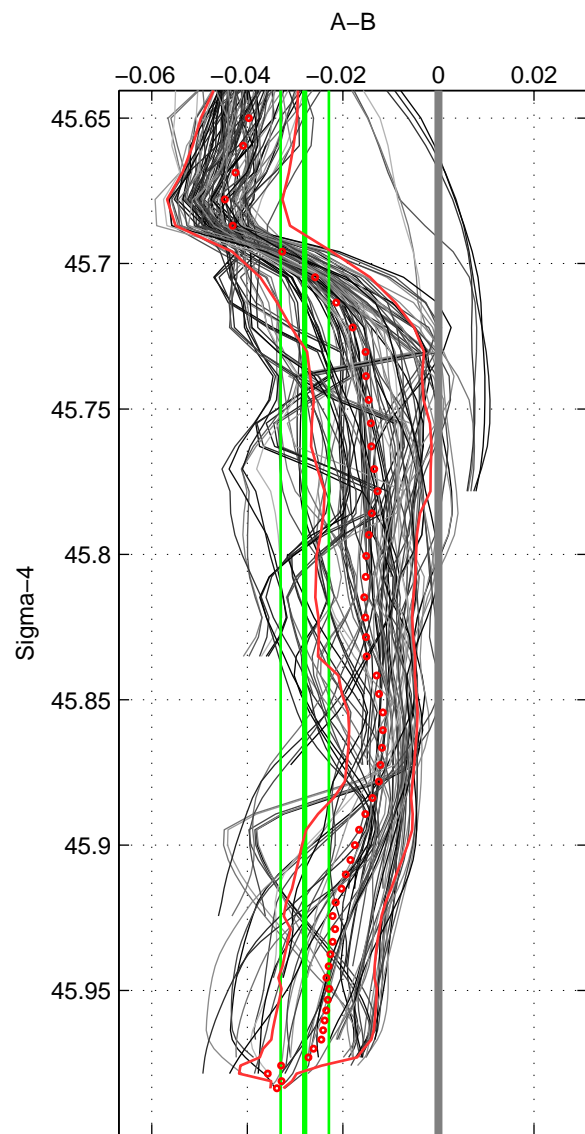

Cruise A (red). Date: Jul 1999 Cruisename: 190-18HU19990627

Cruise B (blue). Date: May 2007 Cruisename: 198-18HU20070510

\*\*\* "Favourite" values are means of spaces 1 2 3.

	Offset	O.StDev	Ratio	R.Stdev	Rating
SIGMA:	-0.028	0.005	0.999	0.000	4
THETA:	-0.015	0.003	1.000	0.000	4
DEPTH:	-0.019	0.009	0.999	0.000	4
FAV.:	-0.021	0.006	0.999	0.000	4

Profiles of A: 18  
 Profiles of B: 23  
 Diff profs : 100  
 WMoffset (A-B): -0.027987  
 WMoffset stdev: 0.0050273  
 WMratio (A/B): 0.9992  
 WMratio stdev: 0.00014403

Quality (1-5): 4

Profiles of A: 18  
 Profiles of B: 23  
 Diff profs : 100  
 WMoffset (A-B): -0.015217  
 WMoffset stdev: 0.003429  
 WMratio (A/B): 0.99956  
 WMratio stdev: 9.8292e-05

Quality (1-5): 4

Profiles of A: 18  
 Profiles of B: 23  
 Diff profs : 100  
 WMoffset (A-B): -0.018673  
 WMoffset stdev: 0.0094958  
 WMratio (A/B): 0.99946  
 WMratio stdev: 0.00027198

Quality (1-5): 4