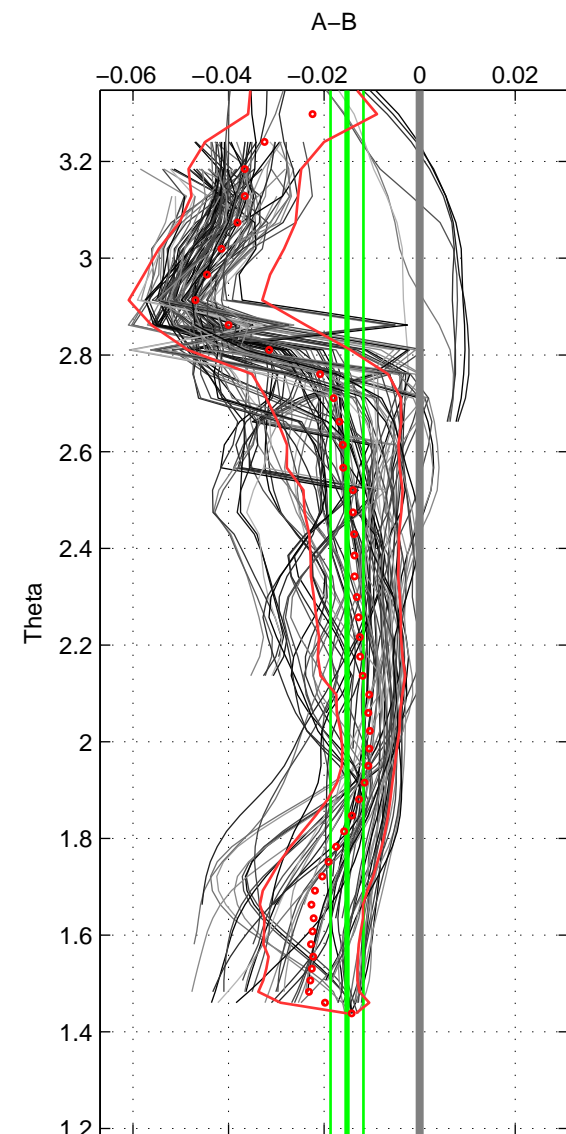

Cruise A (red). Date: Jul 1999 Cruisename: 190-18HU19990627

Cruise B (blue). Date: May 2007 Cruisename: 198-18HU20070510

\*\*\* "Favourite" values are means of spaces 1 2 3.

	Offset	O.StDev	Ratio	R.Stdev	Rating
SIGMA:	-0.028	0.005	0.999	0.000	4
THETA:	-0.015	0.003	1.000	0.000	4
DEPTH:	-0.019	0.009	0.999	0.000	4
FAV.:	-0.021	0.006	0.999	0.000	4

Profiles of A: 18  
 Profiles of B: 23  
 Diff profs : 100  
 WMoffset (A-B): -0.027987  
 WMoffset stdev: 0.0050273  
 WMratio (A/B): 0.9992  
 WMratio stdev: 0.00014403

Quality (1-5): 4

Profiles of A: 18  
 Profiles of B: 23  
 Diff profs : 100  
 WMoffset (A-B): -0.015217  
 WMoffset stdev: 0.003429  
 WMratio (A/B): 0.99956  
 WMratio stdev: 9.8292e-05

Quality (1-5): 4

Profiles of A: 18  
 Profiles of B: 23  
 Diff profs : 100  
 WMoffset (A-B): -0.018673  
 WMoffset stdev: 0.0094958  
 WMratio (A/B): 0.99946  
 WMratio stdev: 0.00027198

Quality (1-5): 4