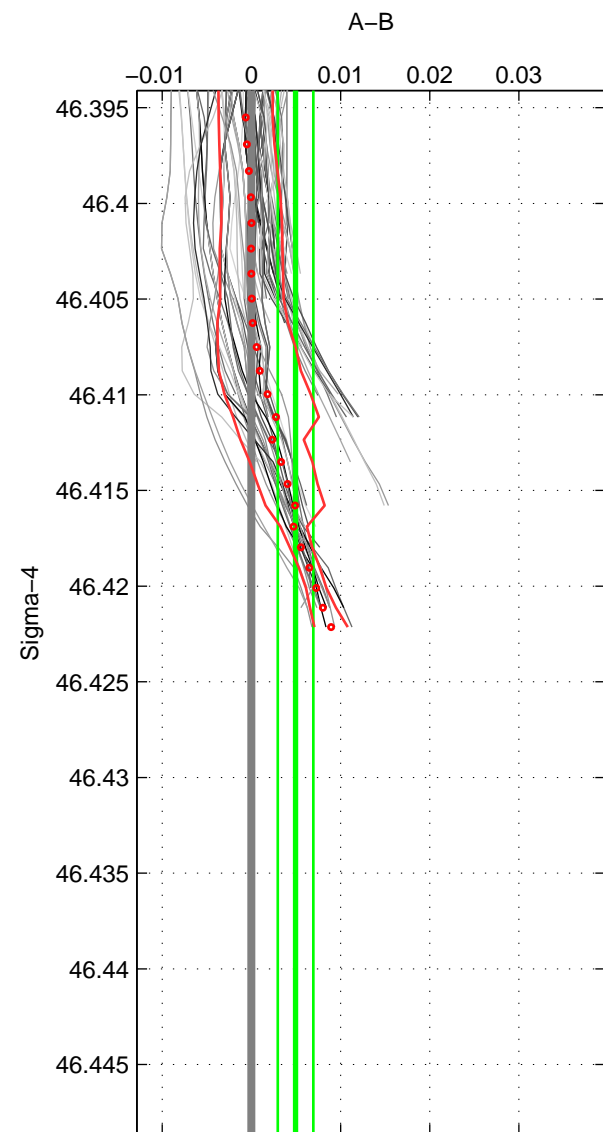

Cruise A (red). Date: Aug 1993 Cruisename: 87-58JH19930730

Cruise B (blue). Date: Jul 1996 Cruisename: 94-58JH19960720

*** "Favourite" values are means of spaces 2 3.

	Offset	O.StDev	Ratio	R.Stdev	Rating
SIGMA:	0.005	0.002	1.000	0.000	4
THETA:	0.004	0.004	1.000	0.000	5
DEPTH:	0.007	0.003	1.000	0.000	5
FAV.:	0.006	0.004	1.000	0.000	5

Profiles of A: 14
 Profiles of B: 26
 Diff profs : 100
 WMoffset (A-B): 0.0049464
 WMoffset stdev: 0.0019869
 WMratio (A/B): 1.0001
 WMratio stdev: 5.6934e-05

Quality (1-5): 4

Profiles of A: 14
 Profiles of B: 26
 Diff profs : 100
 WMoffset (A-B): 0.0037046
 WMoffset stdev: 0.0036535
 WMratio (A/B): 1.0001
 WMratio stdev: 0.00010468

Quality (1-5): 5

Profiles of A: 14
 Profiles of B: 26
 Diff profs : 100
 WMoffset (A-B): 0.0074123
 WMoffset stdev: 0.0034259
 WMratio (A/B): 1.0002
 WMratio stdev: 9.8156e-05

Quality (1-5): 5