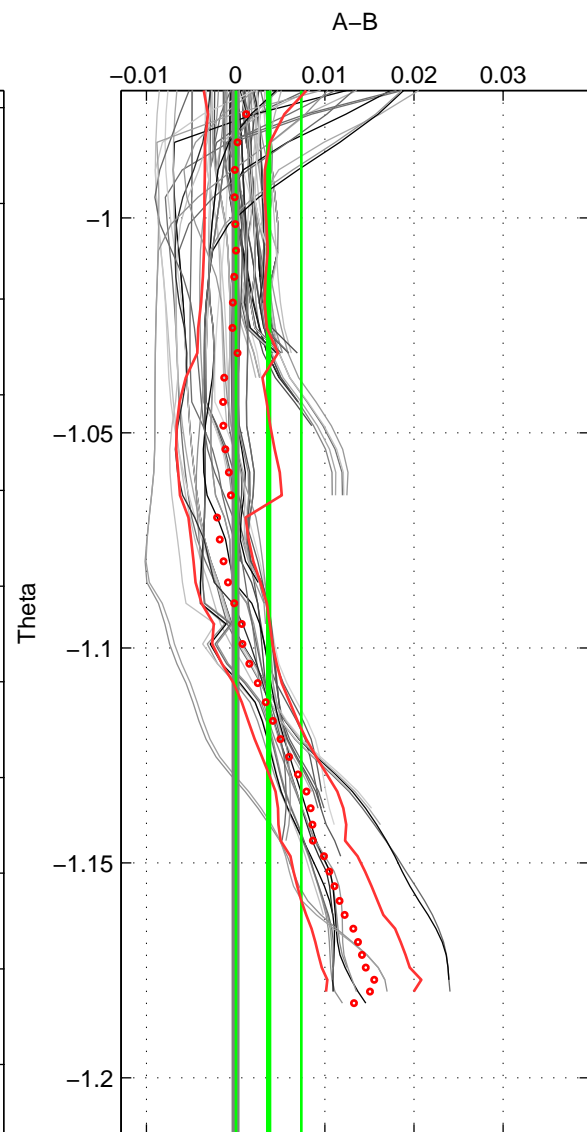

Cruise A (red). Date: Aug 1993 Cruisename: 87-58JH19930730

Cruise B (blue). Date: Jul 1996 Cruisename: 94-58JH19960720

*** "Favourite" values are means of spaces 2 3.

	Offset	O.StDev	Ratio	R.Stdev	Rating
SIGMA:	0.005	0.002	1.000	0.000	4
THETA:	0.004	0.004	1.000	0.000	5
DEPTH:	0.007	0.003	1.000	0.000	5
FAV.:	0.006	0.004	1.000	0.000	5

Profiles of A: 14
 Profiles of B: 26
 Diff profs : 100
 WMoffset (A-B): 0.0049464
 WMoffset stdev: 0.0019869
 WMratio (A/B): 1.0001
 WMratio stdev: 5.6934e-05

Quality (1-5): 4

Profiles of A: 14
 Profiles of B: 26
 Diff profs : 100
 WMoffset (A-B): 0.0037046
 WMoffset stdev: 0.0036535
 WMratio (A/B): 1.0001
 WMratio stdev: 0.00010468

Quality (1-5): 5

Profiles of A: 14
 Profiles of B: 26
 Diff profs : 100
 WMoffset (A-B): 0.0074123
 WMoffset stdev: 0.0034259
 WMratio (A/B): 1.0002
 WMratio stdev: 9.8156e-05

Quality (1-5): 5