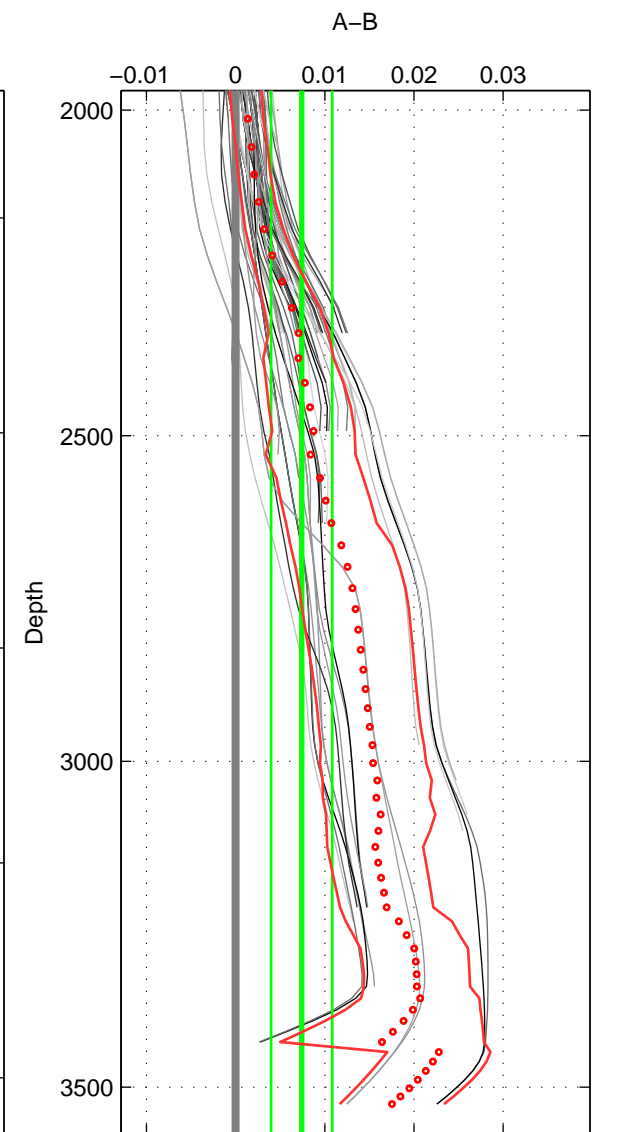

Cruise A (red). Date: Aug 1993 Cruisename: 87-58JH19930730

Cruise B (blue). Date: Jul 1996 Cruisename: 94-58JH19960720

*** "Favourite" values are means of spaces 2 3.

	Offset	O.StDev	Ratio	R.Stdev	Rating
SIGMA:	0.005	0.002	1.000	0.000	4
THETA:	0.004	0.004	1.000	0.000	5
DEPTH:	0.007	0.003	1.000	0.000	5
FAV.:	0.006	0.004	1.000	0.000	5

Profiles of A: 14
 Profiles of B: 26
 Diff profs : 100
 WMoffset (A-B): 0.0049464
 WMoffset stdev: 0.0019869
 WMratio (A/B): 1.0001
 WMratio stdev: 5.6934e-05

Quality (1-5): 4

Profiles of A: 14
 Profiles of B: 26
 Diff profs : 100
 WMoffset (A-B): 0.0037046
 WMoffset stdev: 0.0036535
 WMratio (A/B): 1.0001
 WMratio stdev: 0.00010468

Quality (1-5): 5

Profiles of A: 14
 Profiles of B: 26
 Diff profs : 100
 WMoffset (A-B): 0.0074123
 WMoffset stdev: 0.0034259
 WMratio (A/B): 1.0002
 WMratio stdev: 9.8156e-05

Quality (1-5): 5