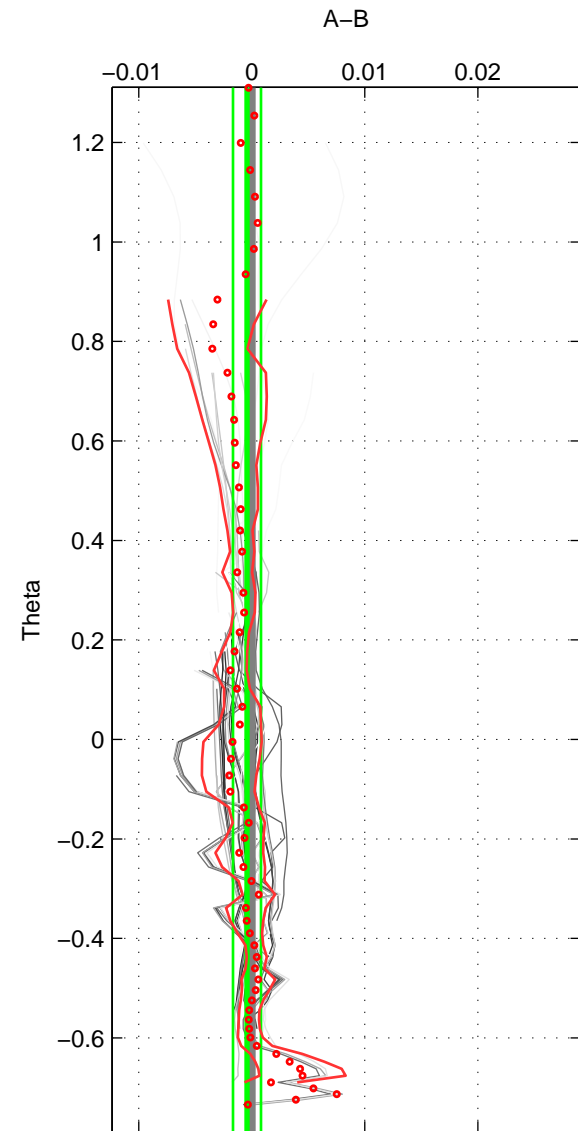

Cruise A (red). Date: Dec 2010 Cruisename: 130-06AQ20101128  
 Cruise B (blue). Date: Feb 1990 Cruisename: 138-06MT19900123

\*\*\* "Favourite" values are means of spaces 1 2 3.

	Offset	O.StDev	Ratio	R.Stdev	Rating
SIGMA:	-0.001	0.001	1.000	0.000	5
THETA:	-0.000	0.001	1.000	0.000	5
DEPTH:	0.003	0.003	1.000	0.000	5
FAV. :	0.001	0.002	1.000	0.000	5

Profiles of A: 15  
 Profiles of B: 10  
 Diff profs : 45  
 WMoffset (A-B): -0.00053822  
 WMoffset stdev: 0.001422  
 WMratio (A/B): 0.99998  
 WMratio stdev: 4.102e-05

Quality (1-5): 5

Profiles of A: 15  
 Profiles of B: 10  
 Diff profs : 45  
 WMoffset (A-B): -0.00042487  
 WMoffset stdev: 0.0012424  
 WMratio (A/B): 0.99999  
 WMratio stdev: 3.5841e-05

Quality (1-5): 5

Profiles of A: 15  
 Profiles of B: 10  
 Diff profs : 45  
 WMoffset (A-B): 0.0025089  
 WMoffset stdev: 0.0029045  
 WMratio (A/B): 1.0001  
 WMratio stdev: 8.3815e-05

Quality (1-5): 5