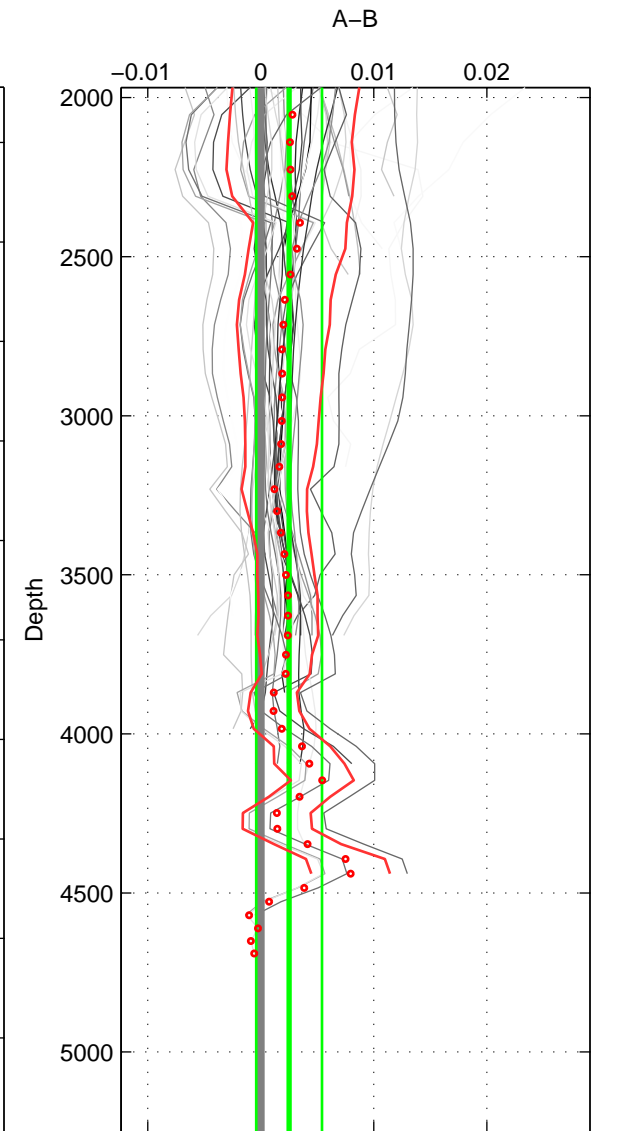

Cruise A (red). Date: Dec 2010 Cruisename: 130-06AQ20101128  
 Cruise B (blue). Date: Feb 1990 Cruisename: 138-06MT19900123

\*\*\* "Favourite" values are means of spaces 1 2 3.

	Offset	O.StDev	Ratio	R.Stdev	Rating
SIGMA:	-0.001	0.001	1.000	0.000	5
THETA:	-0.000	0.001	1.000	0.000	5
DEPTH:	0.003	0.003	1.000	0.000	5
FAV. :	0.001	0.002	1.000	0.000	5

Profiles of A: 15  
 Profiles of B: 10  
 Diff profs : 45  
 WMoffset (A-B): -0.00053822  
 WMoffset stdev: 0.001422  
 WMratio (A/B): 0.99998  
 WMratio stdev: 4.102e-05

Quality (1-5): 5

Profiles of A: 15  
 Profiles of B: 10  
 Diff profs : 45  
 WMoffset (A-B): -0.00042487  
 WMoffset stdev: 0.0012424  
 WMratio (A/B): 0.99999  
 WMratio stdev: 3.5841e-05

Quality (1-5): 5

Profiles of A: 15  
 Profiles of B: 10  
 Diff profs : 45  
 WMoffset (A-B): 0.0025089  
 WMoffset stdev: 0.0029045  
 WMratio (A/B): 1.0001  
 WMratio stdev: 8.3815e-05

Quality (1-5): 5