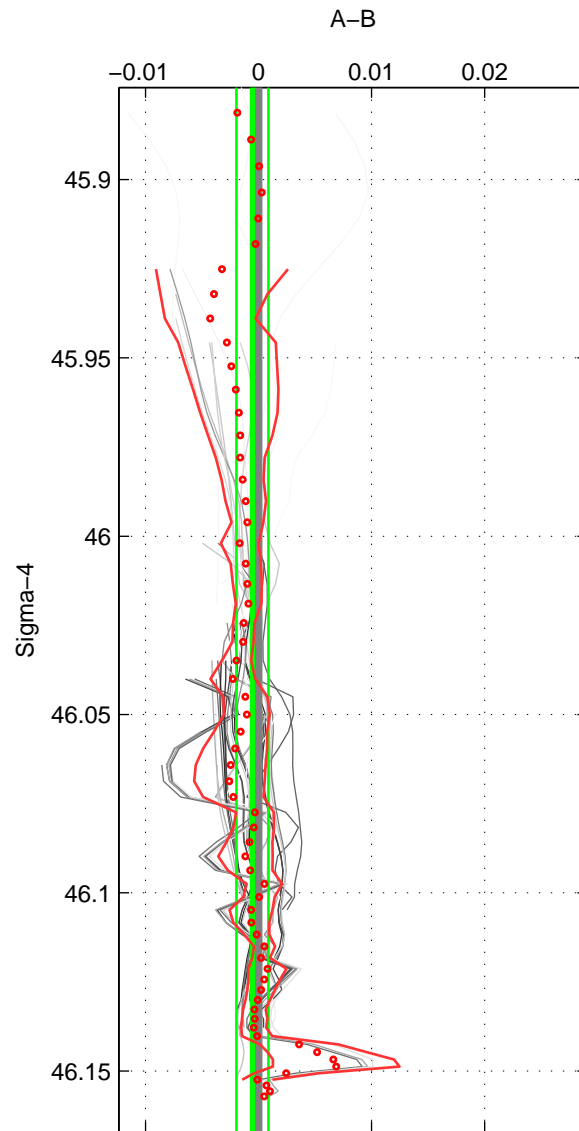

Cruise A (red). Date: Dec 2010 Cruisename: 130-06AQ20101128  
 Cruise B (blue). Date: Feb 1990 Cruisename: 138-06MT19900123

\*\*\* "Favourite" values are means of spaces 1 2 3.

	Offset	O.StDev	Ratio	R.Stdev	Rating
SIGMA:	-0.001	0.001	1.000	0.000	5
THETA:	-0.000	0.001	1.000	0.000	5
DEPTH:	0.003	0.003	1.000	0.000	5
FAV. :	0.001	0.002	1.000	0.000	5

Profiles of A: 15  
 Profiles of B: 10  
 Diff profs : 45  
 WMoffset (A-B): -0.00053822  
 WMoffset stdev: 0.001422  
 WMratio (A/B): 0.99998  
 WMratio stdev: 4.102e-05

Quality (1-5): 5

Profiles of A: 15  
 Profiles of B: 10  
 Diff profs : 45  
 WMoffset (A-B): -0.00042487  
 WMoffset stdev: 0.0012424  
 WMratio (A/B): 0.99999  
 WMratio stdev: 3.5841e-05

Quality (1-5): 5

Profiles of A: 15  
 Profiles of B: 10  
 Diff profs : 45  
 WMoffset (A-B): 0.0025089  
 WMoffset stdev: 0.0029045  
 WMratio (A/B): 1.0001  
 WMratio stdev: 8.3815e-05

Quality (1-5): 5