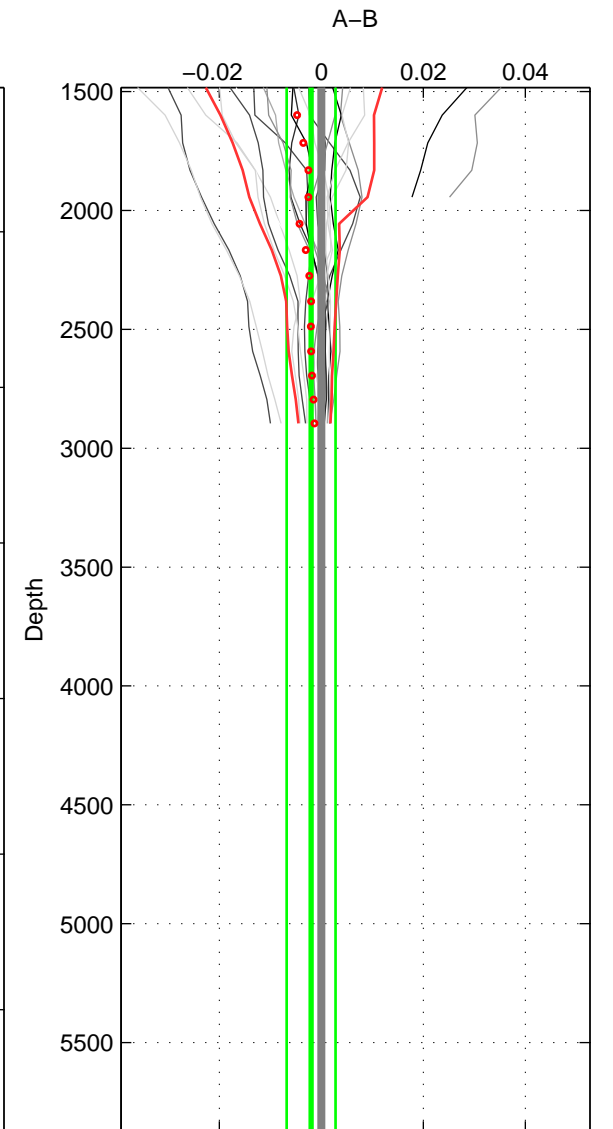

Cruise A (red). Date: Jul 2001 Cruisename: 575-49HO20010710

Cruise B (blue). Date: Mar 2007 Cruisename: 610-49NZ20070216

*** "Favourite" values are means of spaces 1 2.

	Offset	O.StDev	Ratio	R.Stdev	Rating
SIGMA:	-0.001	0.001	1.000	0.000	4
THETA:	-0.001	0.003	1.000	0.000	4
DEPTH:	-0.002	0.005	1.000	0.000	3
FAV. :	-0.001	0.002	1.000	0.000	4

Profiles of A: 6
 Profiles of B: 10
 Diff profs : 21
 WMoffset (A-B): -0.00089276
 WMoffset stdev: 0.0013508
 WMratio (A/B): 0.99997
 WMratio stdev: 3.8977e-05

Quality (1-5): 4

Profiles of A: 6
 Profiles of B: 10
 Diff profs : 21
 WMoffset (A-B): -0.0010544
 WMoffset stdev: 0.0030908
 WMratio (A/B): 0.99997
 WMratio stdev: 8.9219e-05

Quality (1-5): 4

Profiles of A: 6
 Profiles of B: 10
 Diff profs : 21
 WMoffset (A-B): -0.0019997
 WMoffset stdev: 0.004786
 WMratio (A/B): 0.99994
 WMratio stdev: 0.00013809

Quality (1-5): 3