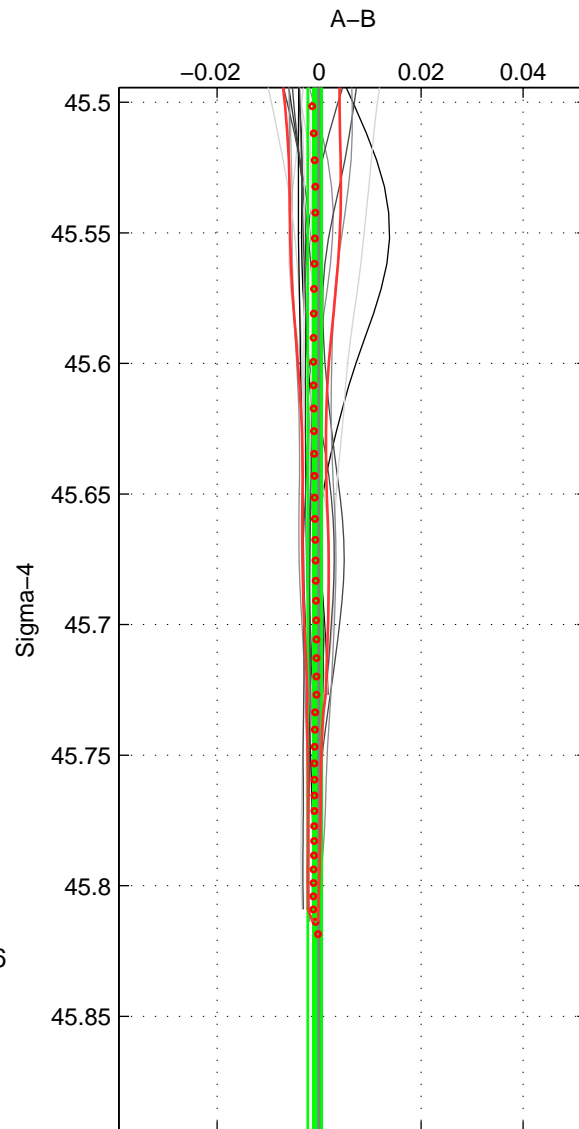

Cruise A (red). Date: Jul 2001 Cruisename: 575-49HO20010710

Cruise B (blue). Date: Mar 2007 Cruisename: 610-49NZ20070216

*** "Favourite" values are means of spaces 1 2.

	Offset	O.StDev	Ratio	R.Stdev	Rating
SIGMA:	-0.001	0.001	1.000	0.000	4
THETA:	-0.001	0.003	1.000	0.000	4
DEPTH:	-0.002	0.005	1.000	0.000	3
FAV. :	-0.001	0.002	1.000	0.000	4

Profiles of A: 6
 Profiles of B: 10
 Diff profs : 21
 WMoffset (A-B): -0.00089276
 WMoffset stdev: 0.0013508
 WMratio (A/B): 0.99997
 WMratio stdev: 3.8977e-05

Quality (1-5): 4

Profiles of A: 6
 Profiles of B: 10
 Diff profs : 21
 WMoffset (A-B): -0.0010544
 WMoffset stdev: 0.0030908
 WMratio (A/B): 0.99997
 WMratio stdev: 8.9219e-05

Quality (1-5): 4

Profiles of A: 6
 Profiles of B: 10
 Diff profs : 21
 WMoffset (A-B): -0.0019997
 WMoffset stdev: 0.004786
 WMratio (A/B): 0.99994
 WMratio stdev: 0.00013809

Quality (1-5): 3