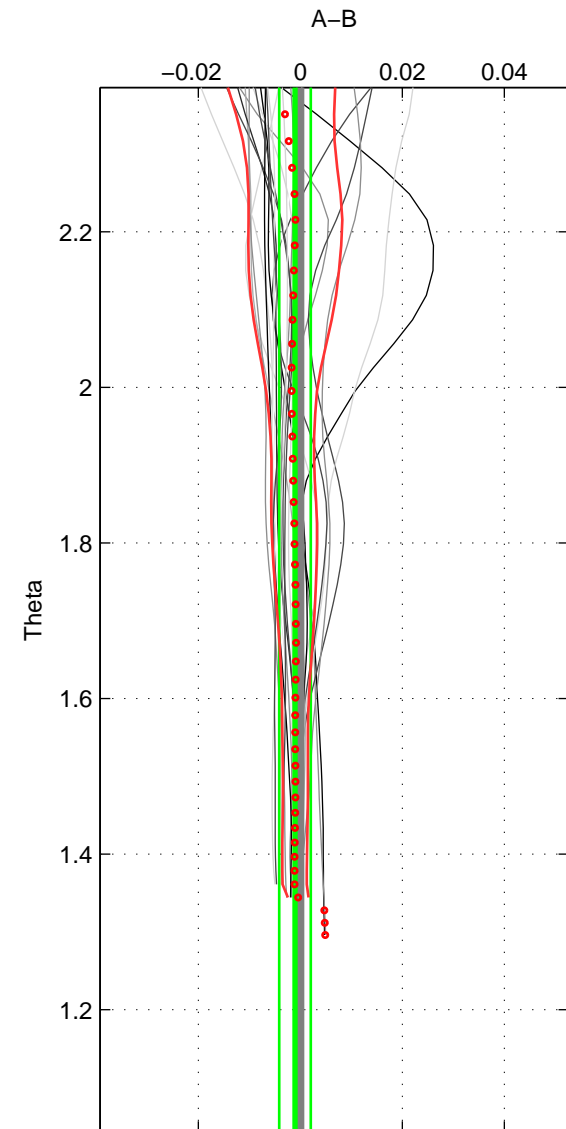

Cruise A (red). Date: Jul 2001 Cruisename: 575-49HO20010710

Cruise B (blue). Date: Mar 2007 Cruisename: 610-49NZ20070216

*** "Favourite" values are means of spaces 1 2.

	Offset	O.StDev	Ratio	R.Stdev	Rating
SIGMA:	-0.001	0.001	1.000	0.000	4
THETA:	-0.001	0.003	1.000	0.000	4
DEPTH:	-0.002	0.005	1.000	0.000	3
FAV. :	-0.001	0.002	1.000	0.000	4

Profiles of A: 6
 Profiles of B: 10
 Diff profs : 21
 WMoffset (A-B): -0.00089276
 WMoffset stdev: 0.0013508
 WMratio (A/B): 0.99997
 WMratio stdev: 3.8977e-05

Quality (1-5): 4

Profiles of A: 6
 Profiles of B: 10
 Diff profs : 21
 WMoffset (A-B): -0.0010544
 WMoffset stdev: 0.0030908
 WMratio (A/B): 0.99997
 WMratio stdev: 8.9219e-05

Quality (1-5): 4

Profiles of A: 6
 Profiles of B: 10
 Diff profs : 21
 WMoffset (A-B): -0.0019997
 WMoffset stdev: 0.004786
 WMratio (A/B): 0.99994
 WMratio stdev: 0.00013809

Quality (1-5): 3