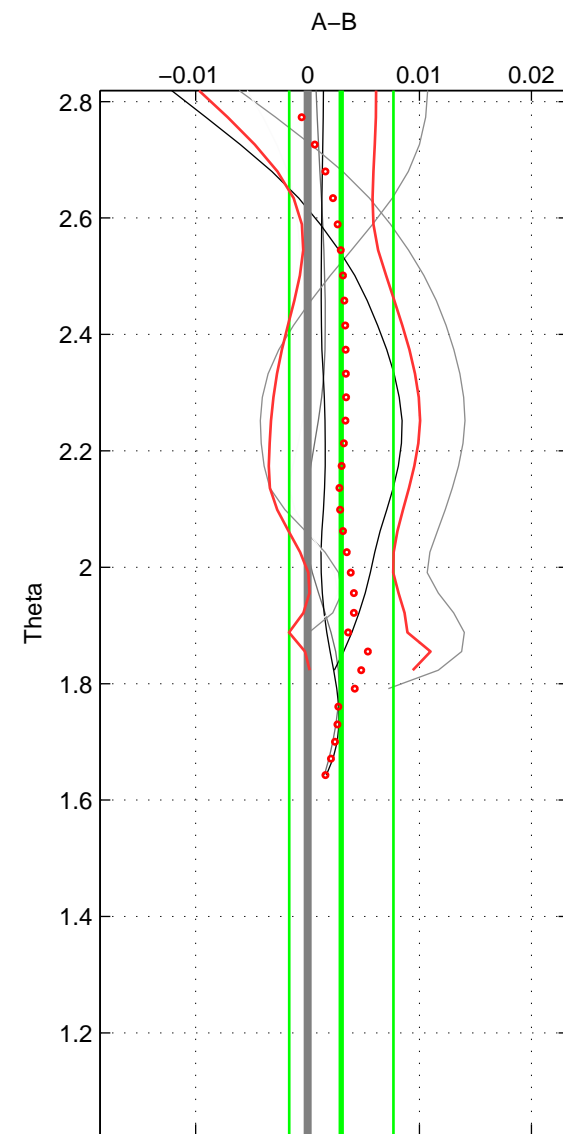

Cruise A (red). Date: Mar 2007 Cruisename: 610-49NZ20070216

Cruise B (blue). Date: Jul 2005 Cruisename: 669-49UF20050615

*** "Favourite" values are means of spaces 1 2.

	Offset	O.StDev	Ratio	R.Stdev	Rating
SIGMA:	0.002	0.003	1.000	0.000	4
THETA:	0.003	0.005	1.000	0.000	4
DEPTH:	0.002	0.003	1.000	0.000	3
FAV. :	0.003	0.004	1.000	0.000	4

Profiles of A: 4
 Profiles of B: 5
 Diff profs : 6
 WMoffset (A-B): 0.002169
 WMoffset stdev: 0.0030999
 WMratio (A/B): 1.0001
 WMratio stdev: 8.9705e-05

Quality (1-5): 4

Profiles of A: 4
 Profiles of B: 5
 Diff profs : 6
 WMoffset (A-B): 0.0030077
 WMoffset stdev: 0.004655
 WMratio (A/B): 1.0001
 WMratio stdev: 0.00013481

Quality (1-5): 4

Profiles of A: 4
 Profiles of B: 5
 Diff profs : 6
 WMoffset (A-B): 0.0021876
 WMoffset stdev: 0.0031736
 WMratio (A/B): 1.0001
 WMratio stdev: 9.1853e-05

Quality (1-5): 3

Please note that statistics are bad.