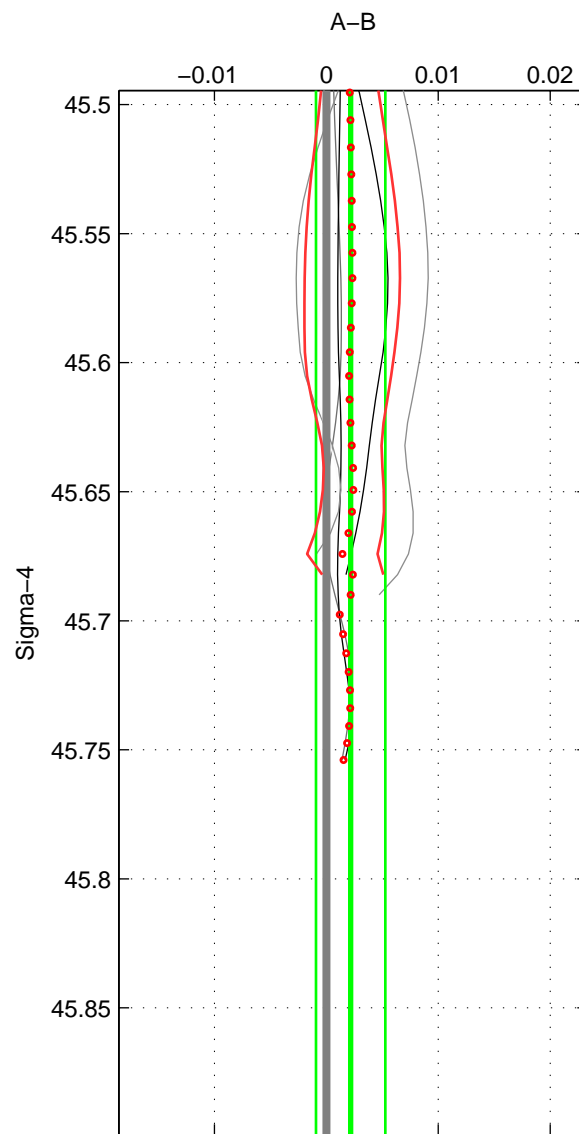

Cruise A (red). Date: Mar 2007 Cruisename: 610-49NZ20070216

Cruise B (blue). Date: Jul 2005 Cruisename: 669-49UF20050615

*** "Favourite" values are means of spaces 1 2.

	Offset	O.StDev	Ratio	R.Stdev	Rating
SIGMA:	0.002	0.003	1.000	0.000	4
THETA:	0.003	0.005	1.000	0.000	4
DEPTH:	0.002	0.003	1.000	0.000	3
FAV. :	0.003	0.004	1.000	0.000	4

Profiles of A: 4
 Profiles of B: 5
 Diff profs : 6
 WMoffset (A-B): 0.002169
 WMoffset stdev: 0.0030999
 WMratio (A/B): 1.0001
 WMratio stdev: 8.9705e-05

Quality (1-5): 4

Profiles of A: 4
 Profiles of B: 5
 Diff profs : 6
 WMoffset (A-B): 0.0030077
 WMoffset stdev: 0.004655
 WMratio (A/B): 1.0001
 WMratio stdev: 0.00013481

Quality (1-5): 4

Profiles of A: 4
 Profiles of B: 5
 Diff profs : 6
 WMoffset (A-B): 0.0021876
 WMoffset stdev: 0.0031736
 WMratio (A/B): 1.0001
 WMratio stdev: 9.1853e-05

Quality (1-5): 3

Please note that statistics are bad.