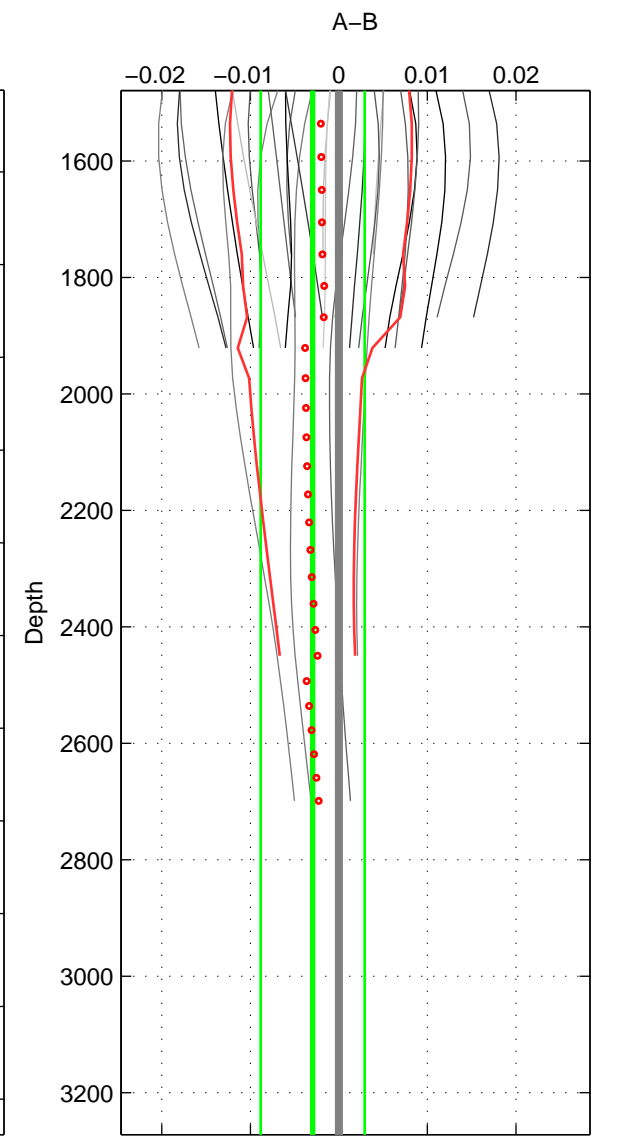

Cruise A (red). Date: Dec 1995 Cruisename: 464-29HE19951203

Cruise B (blue). Date: Jan 1996 Cruisename: 465-29HE19960117

*** "Favourite" values are means of spaces 1 2.

	Offset	O.StDev	Ratio	R.Stdev	Rating
SIGMA:	0.000	0.001	1.000	0.000	4
THETA:	0.000	0.002	1.000	0.000	4
DEPTH:	-0.003	0.006	1.000	0.000	3
FAV.:	0.000	0.002	1.000	0.000	4

Profiles of A: 7
 Profiles of B: 5
 Diff profs : 27
 WMoffset (A-B): 0.00045933
 WMoffset stdev: 0.00094193
 WMratio (A/B): 1
 WMratio stdev: 2.7142e-05

Quality (1-5): 4

Profiles of A: 7
 Profiles of B: 5
 Diff profs : 34
 WMoffset (A-B): 0.00039893
 WMoffset stdev: 0.0024735
 WMratio (A/B): 1
 WMratio stdev: 7.128e-05

Quality (1-5): 4

Profiles of A: 7
 Profiles of B: 5
 Diff profs : 27
 WMoffset (A-B): -0.0029584
 WMoffset stdev: 0.0058795
 WMratio (A/B): 0.99991
 WMratio stdev: 0.0001694

Quality (1-5): 3