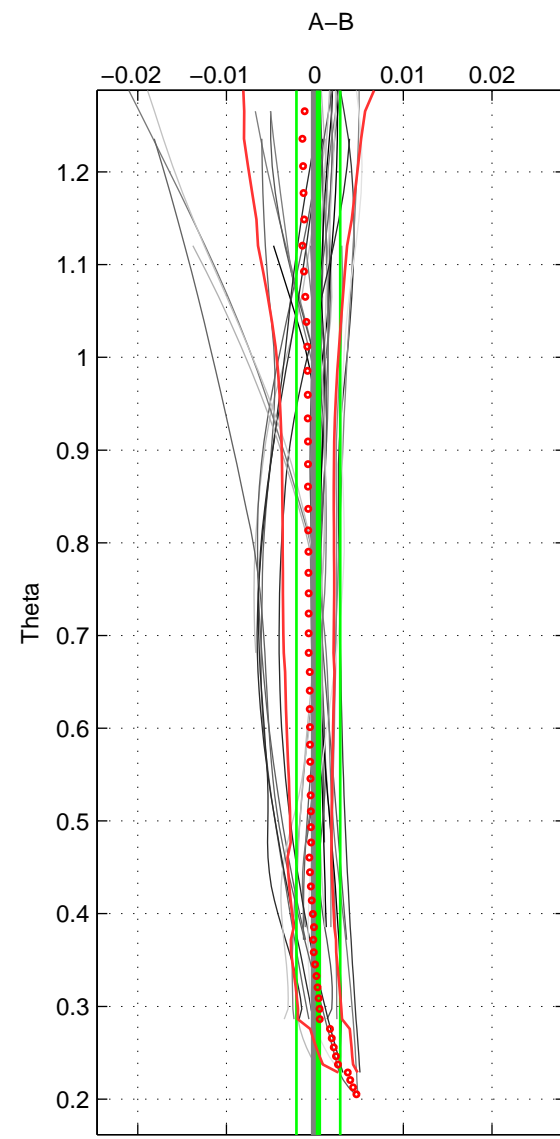

Cruise A (red). Date: Dec 1995 Cruisename: 464-29HE19951203

Cruise B (blue). Date: Jan 1996 Cruisename: 465-29HE19960117

*** "Favourite" values are means of spaces 1 2.

	Offset	O.StDev	Ratio	R.Stdev	Rating
SIGMA:	0.000	0.001	1.000	0.000	4
THETA:	0.000	0.002	1.000	0.000	4
DEPTH:	-0.003	0.006	1.000	0.000	3
FAV.:	0.000	0.002	1.000	0.000	4

Profiles of A: 7
 Profiles of B: 5
 Diff profs : 27
 WMoffset (A-B): 0.00045933
 WMoffset stdev: 0.00094193
 WMratio (A/B): 1
 WMratio stdev: 2.7142e-05

Quality (1-5): 4

Profiles of A: 7
 Profiles of B: 5
 Diff profs : 34
 WMoffset (A-B): 0.00039893
 WMoffset stdev: 0.0024735
 WMratio (A/B): 1
 WMratio stdev: 7.128e-05

Quality (1-5): 4

Profiles of A: 7
 Profiles of B: 5
 Diff profs : 27
 WMoffset (A-B): -0.0029584
 WMoffset stdev: 0.0058795
 WMratio (A/B): 0.99991
 WMratio stdev: 0.0001694

Quality (1-5): 3