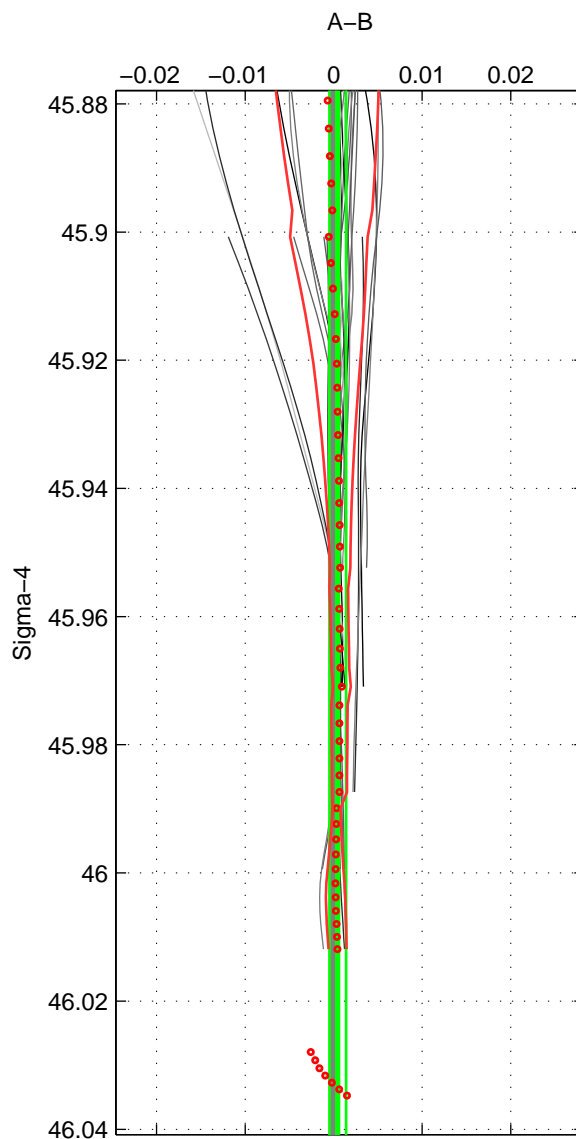

Cruise A (red). Date: Dec 1995 Cruisename: 464-29HE19951203

Cruise B (blue). Date: Jan 1996 Cruisename: 465-29HE19960117

*** "Favourite" values are means of spaces 1 2.

	Offset	O.StDev	Ratio	R.Stdev	Rating
SIGMA:	0.000	0.001	1.000	0.000	4
THETA:	0.000	0.002	1.000	0.000	4
DEPTH:	-0.003	0.006	1.000	0.000	3
FAV.:	0.000	0.002	1.000	0.000	4

Profiles of A: 7
 Profiles of B: 5
 Diff profs : 27
 WMoffset (A-B): 0.00045933
 WMoffset stdev: 0.00094193
 WMratio (A/B): 1
 WMratio stdev: 2.7142e-05

Quality (1-5): 4

Profiles of A: 7
 Profiles of B: 5
 Diff profs : 34
 WMoffset (A-B): 0.00039893
 WMoffset stdev: 0.0024735
 WMratio (A/B): 1
 WMratio stdev: 7.128e-05

Quality (1-5): 4

Profiles of A: 7
 Profiles of B: 5
 Diff profs : 27
 WMoffset (A-B): -0.0029584
 WMoffset stdev: 0.0058795
 WMratio (A/B): 0.99991
 WMratio stdev: 0.0001694

Quality (1-5): 3