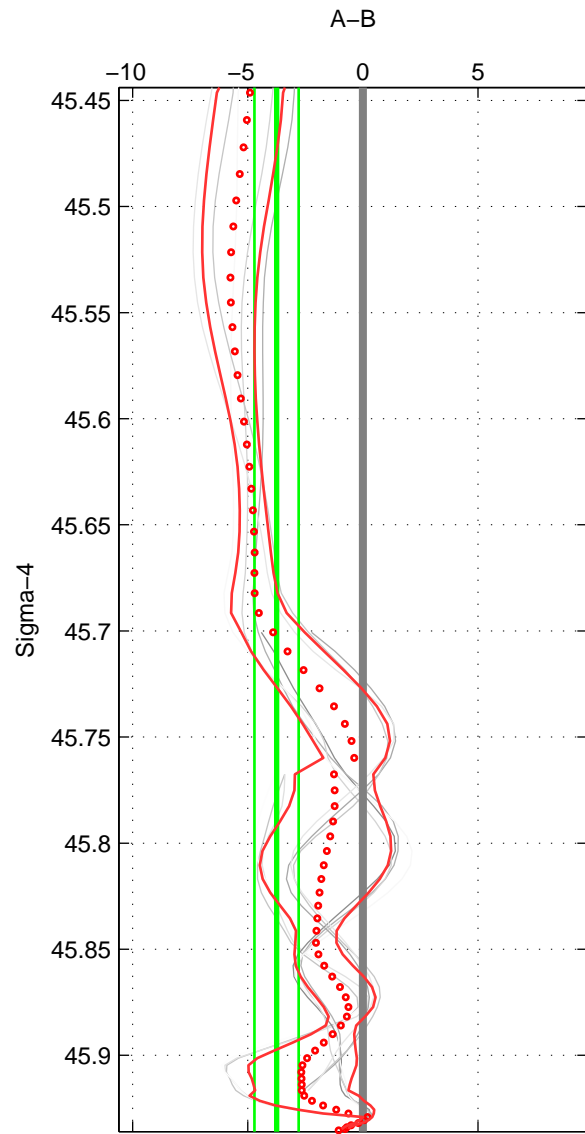

Cruise A (red). Date: Mar 1989 Cruisename: 507-32MW19890206

Cruise B (blue). Date: Dec 2007 Cruisename: 614-49NZ20071122

\*\*\* "Favourite" values are means of spaces 1 2 3.

	Offset	O.StDev	Ratio	R.Stdev	Rating
SIGMA:	-0.004	0.001	1.000	0.000	3
THETA:	-0.003	0.002	1.000	0.000	3
DEPTH:	0.000	0.002	1.000	0.000	3
FAV. :	-0.002	0.002	1.000	0.000	3

Profiles of A: 3  
 Profiles of B: 4  
 Diff profs : 10  
 WMoffset (A-B): -0.003747  
 WMoffset stdev: 0.00095889  
 WMratio (A/B): 0.99989  
 WMratio stdev: 2.7678e-05

Quality (1-5): 3

Profiles of A: 3  
 Profiles of B: 4  
 Diff profs : 10  
 WMoffset (A-B): -0.0025661  
 WMoffset stdev: 0.0017892  
 WMratio (A/B): 0.99993  
 WMratio stdev: 5.1595e-05

Quality (1-5): 3

Profiles of A: 3  
 Profiles of B: 4  
 Diff profs : 10  
 WMoffset (A-B): 0.00040813  
 WMoffset stdev: 0.0020107  
 WMratio (A/B): 1  
 WMratio stdev: 5.8005e-05

Quality (1-5): 3