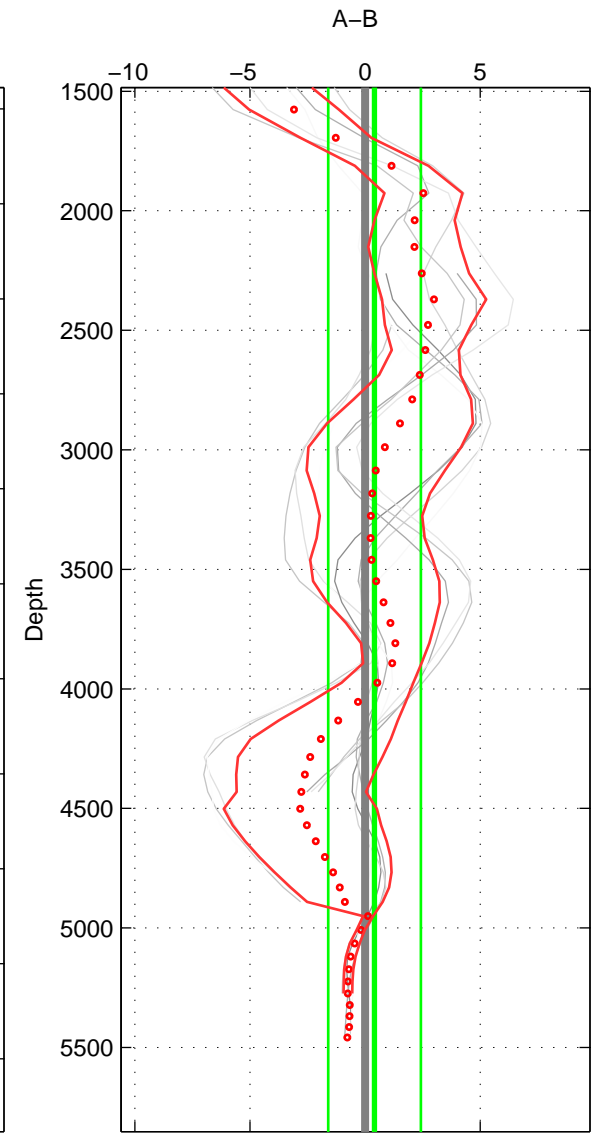

Cruise A (red). Date: Mar 1989 Cruisename: 507-32MW19890206

Cruise B (blue). Date: Dec 2007 Cruisename: 614-49NZ20071122

\*\*\* "Favourite" values are means of spaces 1 2 3.

	Offset	O.StDev	Ratio	R.Stdev	Rating
SIGMA:	-0.004	0.001	1.000	0.000	3
THETA:	-0.003	0.002	1.000	0.000	3
DEPTH:	0.000	0.002	1.000	0.000	3
FAV. :	-0.002	0.002	1.000	0.000	3

Profiles of A: 3  
 Profiles of B: 4  
 Diff profs : 10  
 WMoffset (A-B): -0.003747  
 WMoffset stdev: 0.00095889  
 WMratio (A/B): 0.99989  
 WMratio stdev: 2.7678e-05

Quality (1-5): 3

Profiles of A: 3  
 Profiles of B: 4  
 Diff profs : 10  
 WMoffset (A-B): -0.0025661  
 WMoffset stdev: 0.0017892  
 WMratio (A/B): 0.99993  
 WMratio stdev: 5.1595e-05

Quality (1-5): 3

Profiles of A: 3  
 Profiles of B: 4  
 Diff profs : 10  
 WMoffset (A-B): 0.00040813  
 WMoffset stdev: 0.0020107  
 WMratio (A/B): 1  
 WMratio stdev: 5.8005e-05

Quality (1-5): 3