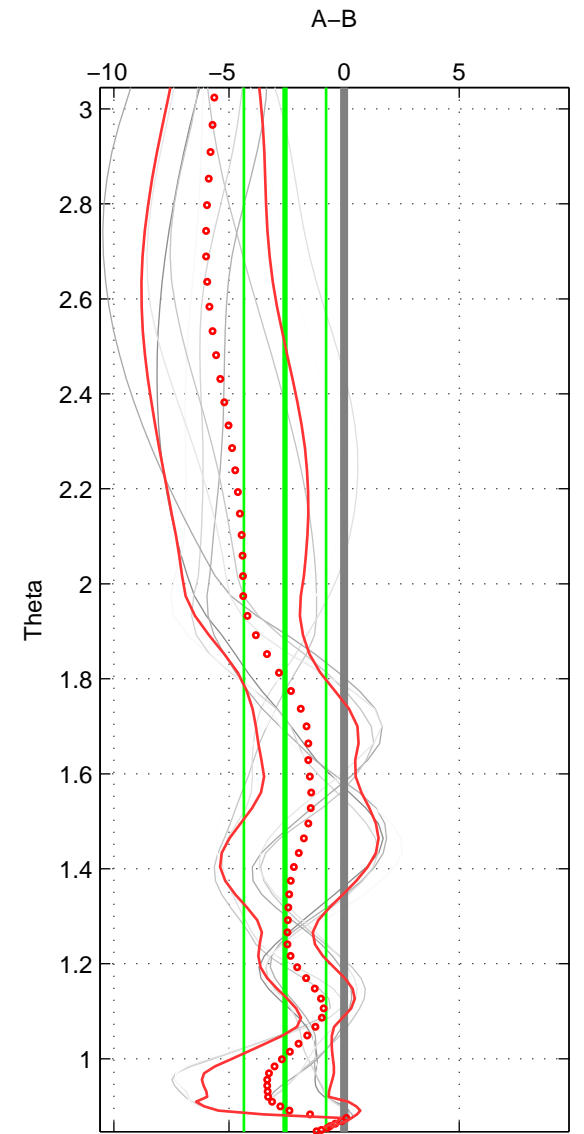

Cruise A (red). Date: Mar 1989 Cruisename: 507-32MW19890206

Cruise B (blue). Date: Dec 2007 Cruisename: 614-49NZ20071122

\*\*\* "Favourite" values are means of spaces 1 2 3.

	Offset	O.StDev	Ratio	R.Stdev	Rating
SIGMA:	-0.004	0.001	1.000	0.000	3
THETA:	-0.003	0.002	1.000	0.000	3
DEPTH:	0.000	0.002	1.000	0.000	3
FAV. :	-0.002	0.002	1.000	0.000	3

Profiles of A: 3  
 Profiles of B: 4  
 Diff profs : 10  
 WMoffset (A-B): -0.003747  
 WMoffset stdev: 0.00095889  
 WMratio (A/B): 0.99989  
 WMratio stdev: 2.7678e-05

Quality (1-5): 3

Profiles of A: 3  
 Profiles of B: 4  
 Diff profs : 10  
 WMoffset (A-B): -0.0025661  
 WMoffset stdev: 0.0017892  
 WMratio (A/B): 0.99993  
 WMratio stdev: 5.1595e-05

Quality (1-5): 3

Profiles of A: 3  
 Profiles of B: 4  
 Diff profs : 10  
 WMoffset (A-B): 0.00040813  
 WMoffset stdev: 0.0020107  
 WMratio (A/B): 1  
 WMratio stdev: 5.8005e-05

Quality (1-5): 3