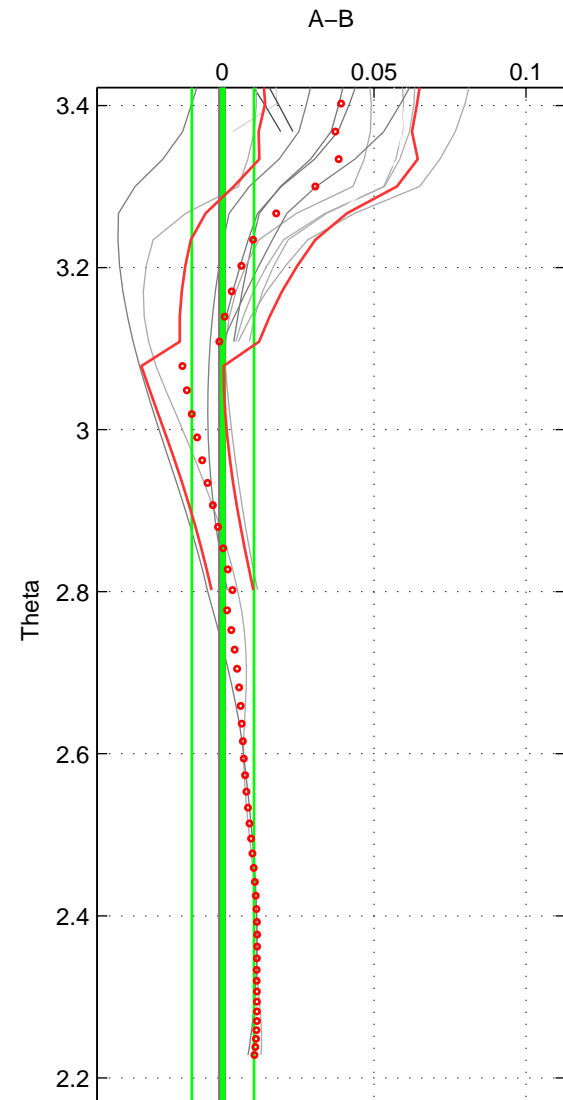

Cruise A (red). Date: Jul 1992 Cruisename: 7-06MT19920701
 Cruise B (blue). Date: Aug 1993 Cruisename: 251-33MW19930704.1

*** "Favourite" values are those of space 2.

	Offset	O.StDev	Ratio	R.Stdev	Rating
SIGMA:	0.006	0.009	1.000	0.000	3
THETA:	0.000	0.010	1.000	0.000	4
DEPTH:	0.010	0.008	1.000	0.000	3
FAV.:	0.000	0.010	1.000	0.000	4

Please note that statistics are bad.

Profiles of A: 3
 Profiles of B: 6
 Diff profs : 7
 WMoffset (A-B): 0.0060209
 WMoffset stdev: 0.0093167
 WMratio (A/B): 1.0002
 WMratio stdev: 0.00026684

Quality (1-5): 3

Profiles of A: 6
 Profiles of B: 6
 Diff profs : 15
 WMoffset (A-B): 0.00028003
 WMoffset stdev: 0.010239
 WMratio (A/B): 1
 WMratio stdev: 0.00029292

Quality (1-5): 4

Please note that statistics are bad.

Profiles of A: 3
 Profiles of B: 6
 Diff profs : 7
 WMoffset (A-B): 0.010349
 WMoffset stdev: 0.0084726
 WMratio (A/B): 1.0003
 WMratio stdev: 0.00024266

Quality (1-5): 3