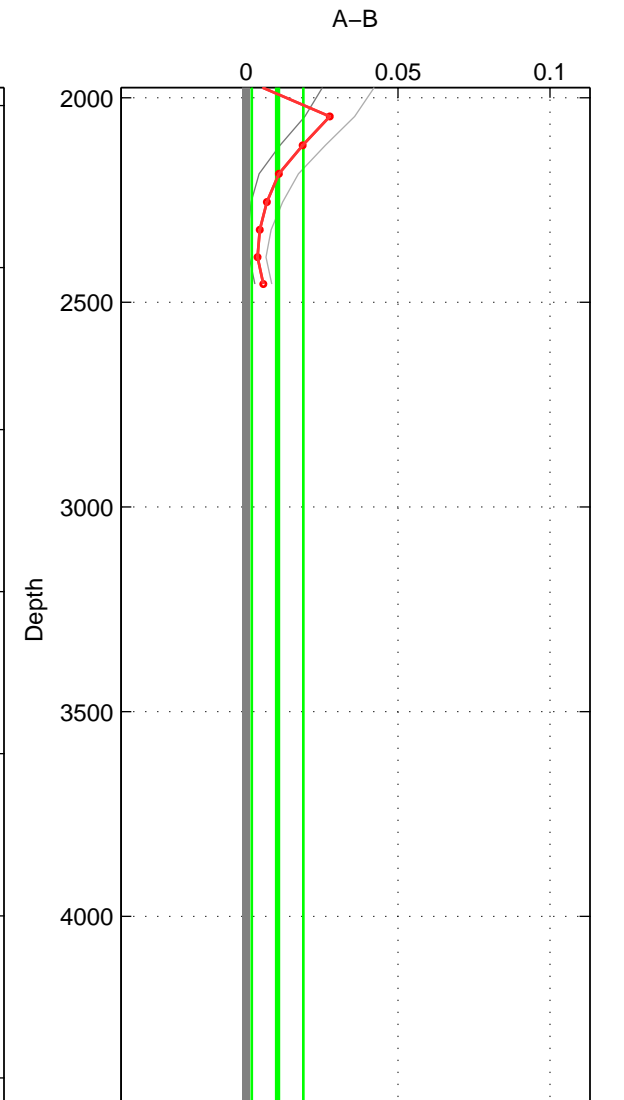

Cruise A (red). Date: Jul 1992 Cruisename: 7-06MT19920701
 Cruise B (blue). Date: Aug 1993 Cruisename: 251-33MW19930704.1

*** "Favourite" values are those of space 2.

	Offset	O.StDev	Ratio	R.Stdev	Rating
SIGMA:	0.006	0.009	1.000	0.000	3
THETA:	0.000	0.010	1.000	0.000	4
DEPTH:	0.010	0.008	1.000	0.000	3
FAV.:	0.000	0.010	1.000	0.000	4

Please note that statistics are bad.

Profiles of A: 3
 Profiles of B: 6
 Diff profs : 7
 WMoffset (A-B): 0.0060209
 WMoffset stdev: 0.0093167
 WMratio (A/B): 1.0002
 WMratio stdev: 0.00026684

Quality (1-5): 3

Profiles of A: 6
 Profiles of B: 6
 Diff profs : 15
 WMoffset (A-B): 0.00028003
 WMoffset stdev: 0.010239
 WMratio (A/B): 1
 WMratio stdev: 0.00029292

Quality (1-5): 4

Please note that statistics are bad.

Profiles of A: 3
 Profiles of B: 6
 Diff profs : 7
 WMoffset (A-B): 0.010349
 WMoffset stdev: 0.0084726
 WMratio (A/B): 1.0003
 WMratio stdev: 0.00024266

Quality (1-5): 3