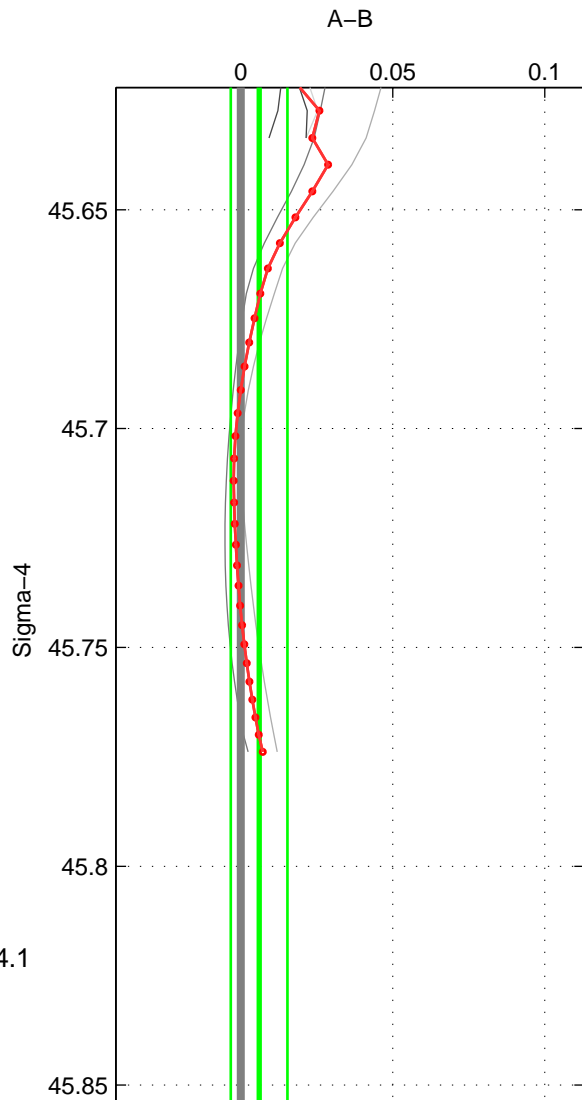

Cruise A (red). Date: Jul 1992 Cruisename: 7-06MT19920701
 Cruise B (blue). Date: Aug 1993 Cruisename: 251-33MW19930704.1

*** "Favourite" values are those of space 2.

	Offset	O.StDev	Ratio	R.Stdev	Rating
SIGMA:	0.006	0.009	1.000	0.000	3
THETA:	0.000	0.010	1.000	0.000	4
DEPTH:	0.010	0.008	1.000	0.000	3
FAV.:	0.000	0.010	1.000	0.000	4

Please note that statistics are bad.

Profiles of A: 3
 Profiles of B: 6
 Diff profs : 7
 WMoffset (A-B): 0.0060209
 WMoffset stdev: 0.0093167
 WMratio (A/B): 1.0002
 WMratio stdev: 0.00026684

Quality (1-5): 3

Profiles of A: 6
 Profiles of B: 6
 Diff profs : 15
 WMoffset (A-B): 0.00028003
 WMoffset stdev: 0.010239
 WMratio (A/B): 1
 WMratio stdev: 0.00029292

Quality (1-5): 4

Please note that statistics are bad.

Profiles of A: 3
 Profiles of B: 6
 Diff profs : 7
 WMoffset (A-B): 0.010349
 WMoffset stdev: 0.0084726
 WMratio (A/B): 1.0003
 WMratio stdev: 0.00024266

Quality (1-5): 3