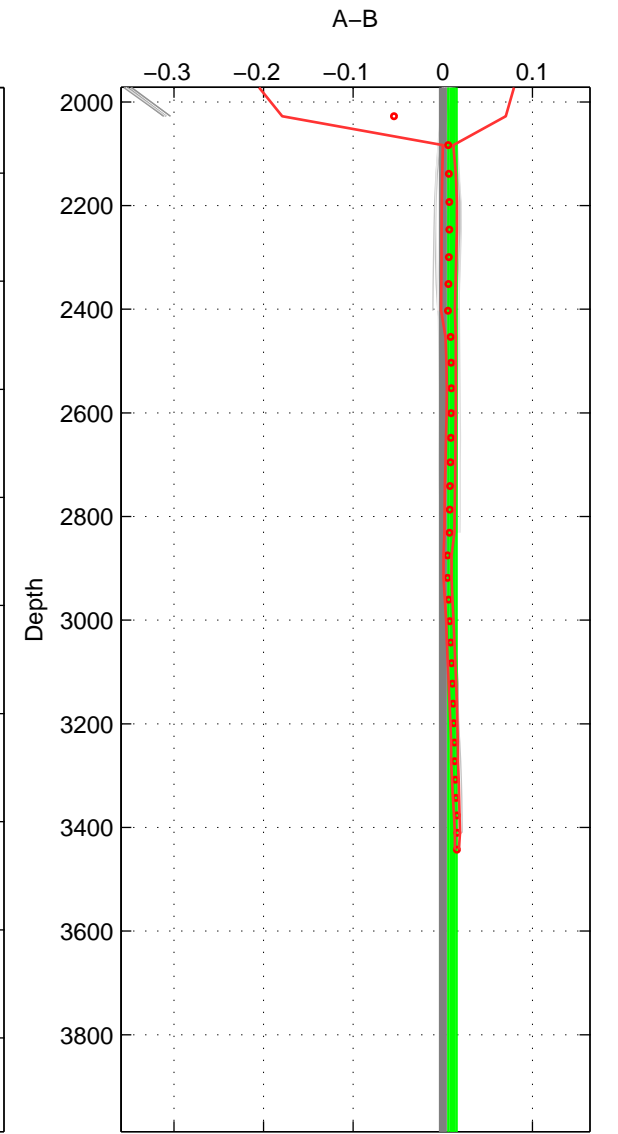

Cruise A (red). Date: May 1983 Cruisename: 240-32OC19830501  
 Cruise B (blue). Date: May 1996 Cruisename: 249-33LK19960415

\*\*\* "Favourite" values are means of spaces 1 2 3.

	Offset	O.StDev	Ratio	R.Stdev	Rating
SIGMA:	0.001	0.006	1.000	0.000	4
THETA:	0.001	0.006	1.000	0.000	4
DEPTH:	0.011	0.004	1.000	0.000	4
FAV.:	0.004	0.005	1.000	0.000	4

Profiles of A: 4  
 Profiles of B: 10  
 Diff profs: 38  
 WMoffset (A-B): 0.0013785  
 WMoffset stdev: 0.0059522  
 WMratio (A/B): 1  
 WMratio stdev: 0.00017011

Quality (1-5): 4

Profiles of A: 4  
 Profiles of B: 9  
 Diff profs: 34  
 WMoffset (A-B): 0.0011012  
 WMoffset stdev: 0.0058906  
 WMratio (A/B): 1  
 WMratio stdev: 0.00016843

Quality (1-5): 4

Profiles of A: 5  
 Profiles of B: 9  
 Diff profs: 42  
 WMoffset (A-B): 0.010678  
 WMoffset stdev: 0.0044398  
 WMratio (A/B): 1.0003  
 WMratio stdev: 0.00012718

Quality (1-5): 4