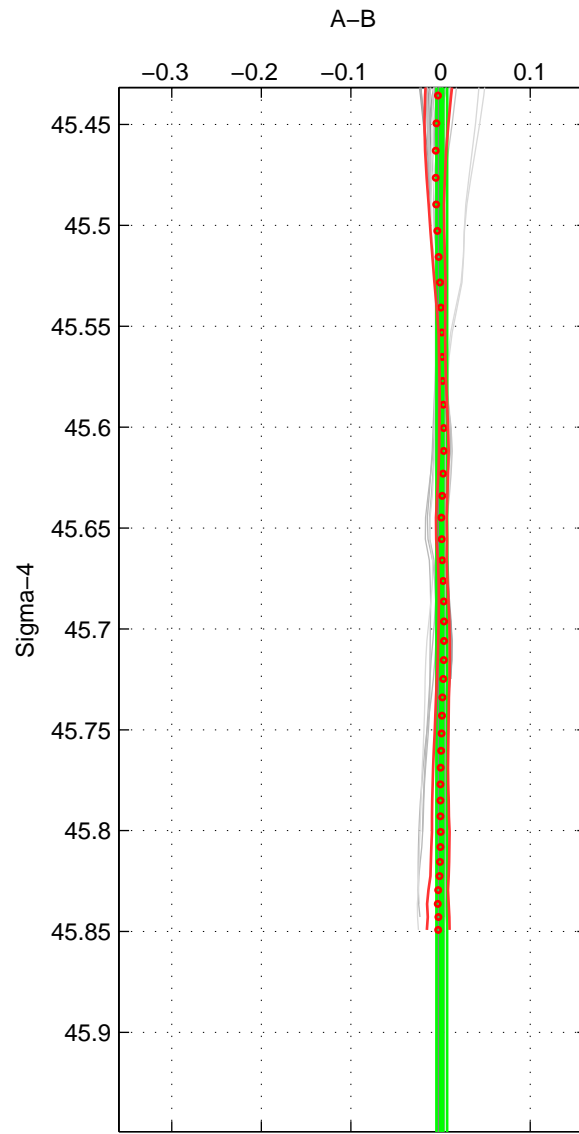

Cruise A (red). Date: May 1983 Cruisename: 240-32OC19830501  
 Cruise B (blue). Date: May 1996 Cruisename: 249-33LK19960415

\*\*\* "Favourite" values are means of spaces 1 2 3.

	Offset	O.StDev	Ratio	R.Stdev	Rating
SIGMA:	0.001	0.006	1.000	0.000	4
THETA:	0.001	0.006	1.000	0.000	4
DEPTH:	0.011	0.004	1.000	0.000	4
FAV.:	0.004	0.005	1.000	0.000	4

Profiles of A: 4  
 Profiles of B: 10  
 Diff profs: 38  
 WMoffset (A-B): 0.0013785  
 WMoffset stdev: 0.0059522  
 WMratio (A/B): 1  
 WMratio stdev: 0.00017011

Quality (1-5): 4

Profiles of A: 4  
 Profiles of B: 9  
 Diff profs: 34  
 WMoffset (A-B): 0.0011012  
 WMoffset stdev: 0.0058906  
 WMratio (A/B): 1  
 WMratio stdev: 0.00016843

Quality (1-5): 4

Profiles of A: 5  
 Profiles of B: 9  
 Diff profs: 42  
 WMoffset (A-B): 0.010678  
 WMoffset stdev: 0.0044398  
 WMratio (A/B): 1.0003  
 WMratio stdev: 0.00012718

Quality (1-5): 4