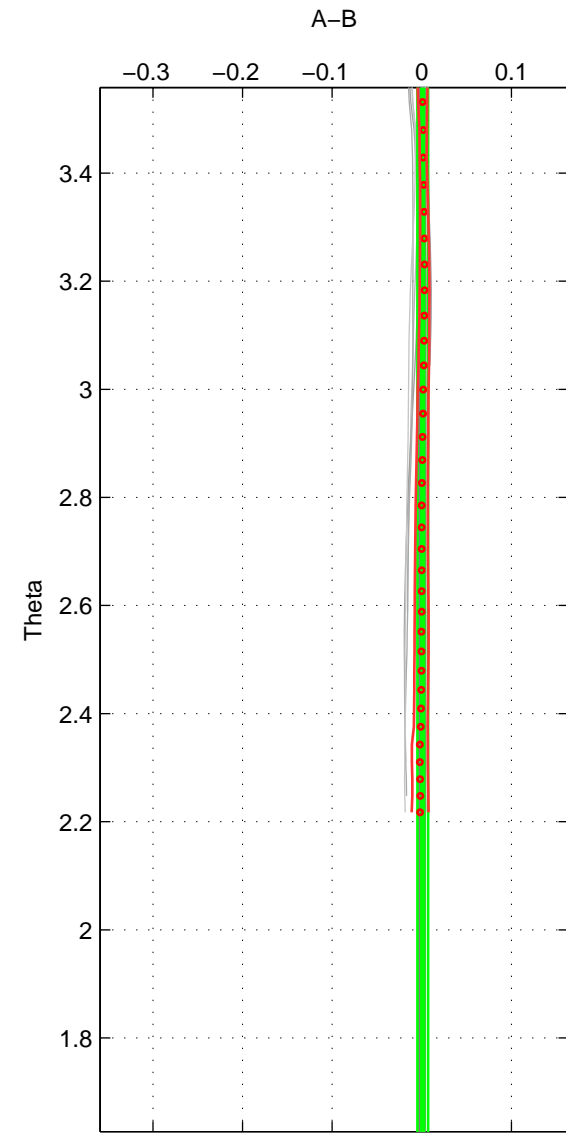

Cruise A (red). Date: May 1983 Cruisename: 240-32OC19830501  
 Cruise B (blue). Date: May 1996 Cruisename: 249-33LK19960415

\*\*\* "Favourite" values are means of spaces 1 2 3.

	Offset	O.StDev	Ratio	R.Stdev	Rating
SIGMA:	0.001	0.006	1.000	0.000	4
THETA:	0.001	0.006	1.000	0.000	4
DEPTH:	0.011	0.004	1.000	0.000	4
FAV.:	0.004	0.005	1.000	0.000	4

Profiles of A: 4  
 Profiles of B: 10  
 Diff profs: 38  
 WMoffset (A-B): 0.0013785  
 WMoffset stdev: 0.0059522  
 WMratio (A/B): 1  
 WMratio stdev: 0.00017011

Quality (1-5): 4

Profiles of A: 4  
 Profiles of B: 9  
 Diff profs: 34  
 WMoffset (A-B): 0.0011012  
 WMoffset stdev: 0.0058906  
 WMratio (A/B): 1  
 WMratio stdev: 0.00016843

Quality (1-5): 4

Profiles of A: 5  
 Profiles of B: 9  
 Diff profs: 42  
 WMoffset (A-B): 0.010678  
 WMoffset stdev: 0.0044398  
 WMratio (A/B): 1.0003  
 WMratio stdev: 0.00012718

Quality (1-5): 4