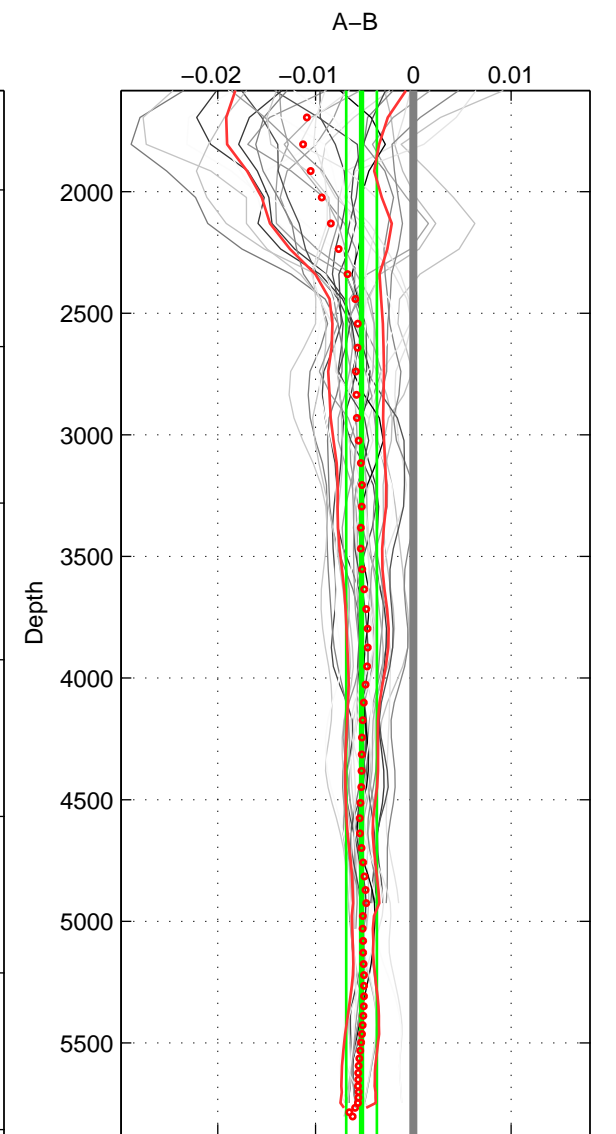

Cruise A (red). Date: May 1985 Cruisename: 495-325019850330

Cruise B (blue). Date: Jun 2005 Cruisename: 605-49NZ20050525

*** "Favourite" values are means of spaces 1 2 3.

	Offset	O.StDev	Ratio	R.Stdev	Rating
SIGMA:	-0.004	0.001	1.000	0.000	5
THETA:	-0.006	0.001	1.000	0.000	5
DEPTH:	-0.005	0.002	1.000	0.000	5
FAV. :	-0.005	0.001	1.000	0.000	5

Profiles of A: 7
 Profiles of B: 7
 Diff profs : 32
 WMoffset (A-B): -0.0039769
 WMoffset stdev: 0.00057414
 WMratio (A/B): 0.99989
 WMratio stdev: 1.6546e-05

Quality (1-5): 5

Profiles of A: 7
 Profiles of B: 7
 Diff profs : 32
 WMoffset (A-B): -0.0055914
 WMoffset stdev: 0.00062643
 WMratio (A/B): 0.99984
 WMratio stdev: 1.805e-05

Quality (1-5): 5

Profiles of A: 7
 Profiles of B: 7
 Diff profs : 32
 WMoffset (A-B): -0.0052863
 WMoffset stdev: 0.001563
 WMratio (A/B): 0.99985
 WMratio stdev: 4.5049e-05

Quality (1-5): 5