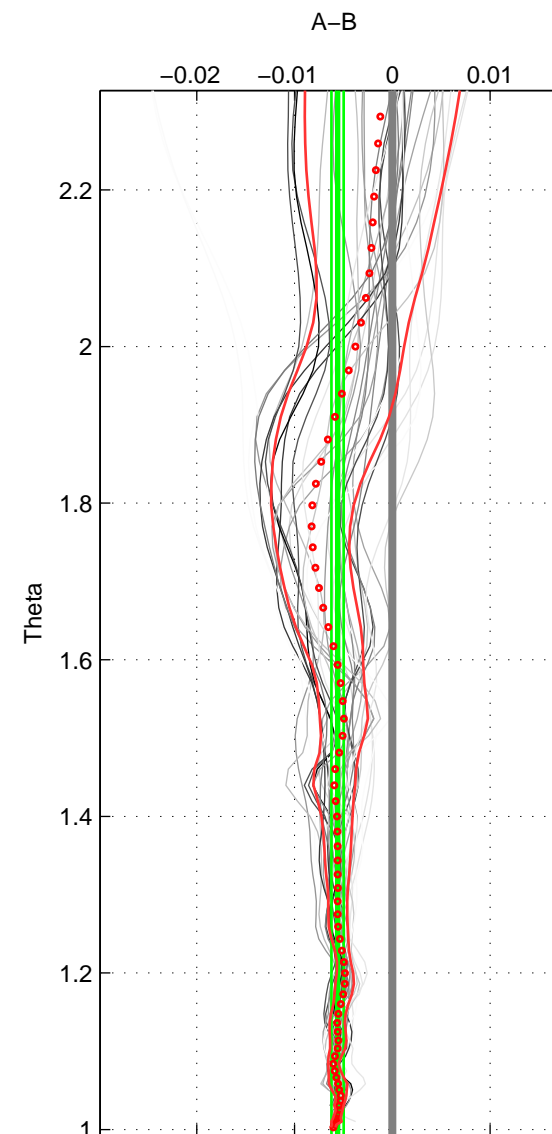

Cruise A (red). Date: May 1985 Cruisename: 495-325019850330

Cruise B (blue). Date: Jun 2005 Cruisename: 605-49NZ20050525

*** "Favourite" values are means of spaces 1 2 3.

	Offset	O.StDev	Ratio	R.Stdev	Rating
SIGMA:	-0.004	0.001	1.000	0.000	5
THETA:	-0.006	0.001	1.000	0.000	5
DEPTH:	-0.005	0.002	1.000	0.000	5
FAV. :	-0.005	0.001	1.000	0.000	5

Profiles of A: 7
 Profiles of B: 7
 Diff profs : 32
 WMoffset (A-B): -0.0039769
 WMoffset stdev: 0.00057414
 WMratio (A/B): 0.99989
 WMratio stdev: 1.6546e-05

Quality (1-5): 5

Profiles of A: 7
 Profiles of B: 7
 Diff profs : 32
 WMoffset (A-B): -0.0055914
 WMoffset stdev: 0.00062643
 WMratio (A/B): 0.99984
 WMratio stdev: 1.805e-05

Quality (1-5): 5

Profiles of A: 7
 Profiles of B: 7
 Diff profs : 32
 WMoffset (A-B): -0.0052863
 WMoffset stdev: 0.001563
 WMratio (A/B): 0.99985
 WMratio stdev: 4.5049e-05

Quality (1-5): 5