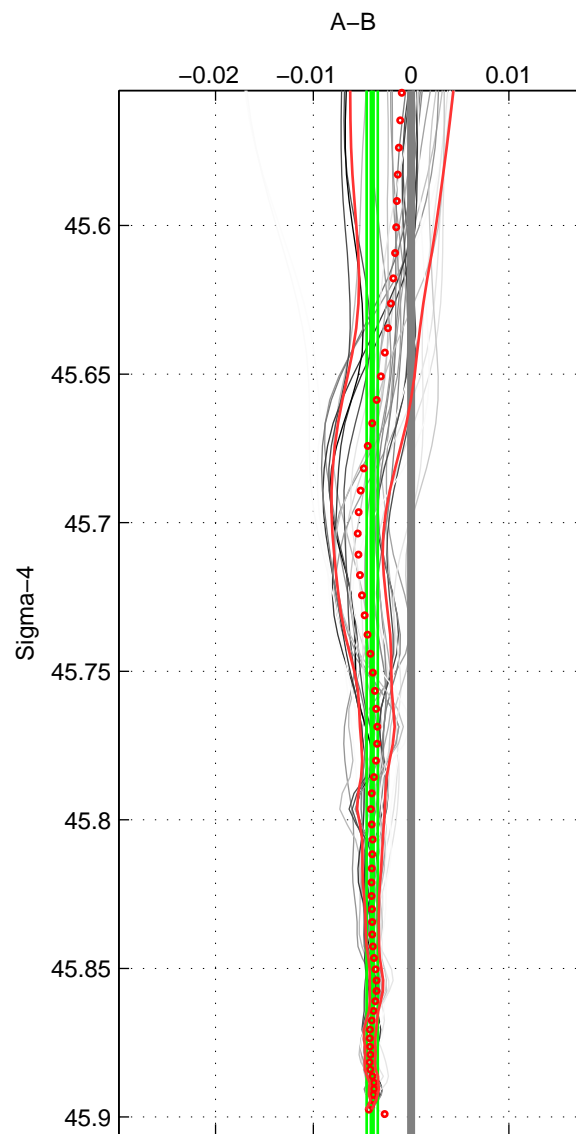

Cruise A (red). Date: May 1985 Cruisename: 495-325019850330

Cruise B (blue). Date: Jun 2005 Cruisename: 605-49NZ20050525

*** "Favourite" values are means of spaces 1 2 3.

	Offset	O.StDev	Ratio	R.Stdev	Rating
SIGMA:	-0.004	0.001	1.000	0.000	5
THETA:	-0.006	0.001	1.000	0.000	5
DEPTH:	-0.005	0.002	1.000	0.000	5
FAV. :	-0.005	0.001	1.000	0.000	5

Profiles of A: 7
 Profiles of B: 7
 Diff profs : 32
 WMoffset (A-B): -0.0039769
 WMoffset stdev: 0.00057414
 WMratio (A/B): 0.99989
 WMratio stdev: 1.6546e-05

Quality (1-5): 5

Profiles of A: 7
 Profiles of B: 7
 Diff profs : 32
 WMoffset (A-B): -0.0055914
 WMoffset stdev: 0.00062643
 WMratio (A/B): 0.99984
 WMratio stdev: 1.805e-05

Quality (1-5): 5

Profiles of A: 7
 Profiles of B: 7
 Diff profs : 32
 WMoffset (A-B): -0.0052863
 WMoffset stdev: 0.001563
 WMratio (A/B): 0.99985
 WMratio stdev: 4.5049e-05

Quality (1-5): 5