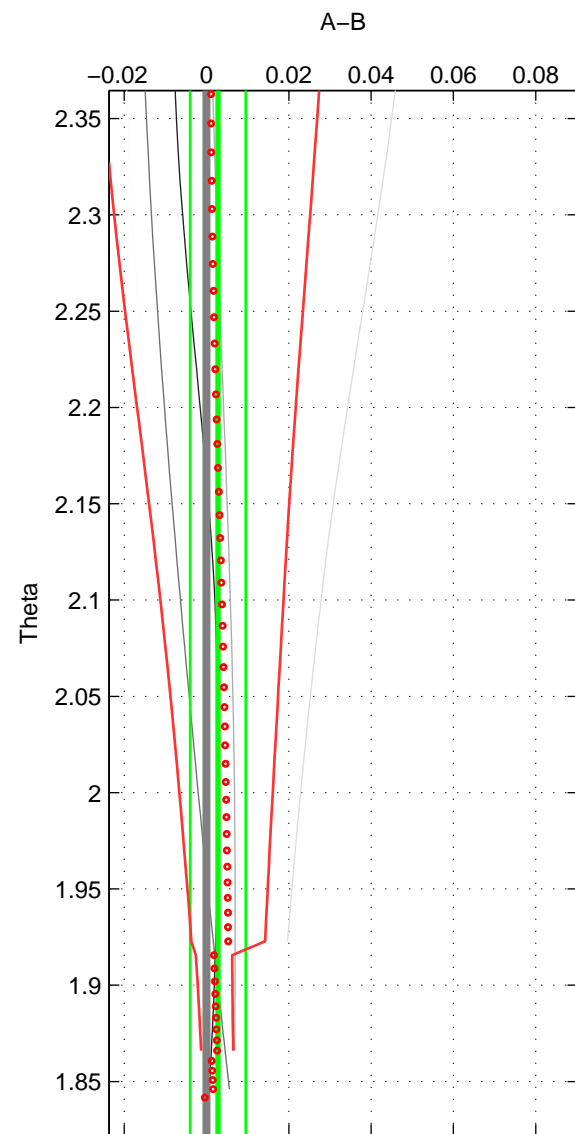

Cruise A (red). Date: Nov 2007 Cruisename: 675-49UF20071023
 Cruise B (blue). Date: Feb 2006 Cruisename: 710-49UP20060113

*** "Favourite" values are means of spaces 1 2 3.

	Offset	O.StDev	Ratio	R.Stdev	Rating
SIGMA:	0.002	0.004	1.000	0.000	2
THETA:	0.003	0.007	1.000	0.000	2
DEPTH:	0.001	0.008	1.000	0.000	2
FAV. :	0.002	0.006	1.000	0.000	2

Profiles of A: 5
 Profiles of B: 2
 Diff profs : 5
 WMoffset (A-B): 0.001552
 WMoffset stdev: 0.0035821
 WMratio (A/B): 1
 WMratio stdev: 0.00010349

Quality (1-5): 2

Profiles of A: 5
 Profiles of B: 2
 Diff profs : 5
 WMoffset (A-B): 0.0028163
 WMoffset stdev: 0.0067482
 WMratio (A/B): 1.0001
 WMratio stdev: 0.00019498

Quality (1-5): 2

Profiles of A: 5
 Profiles of B: 2
 Diff profs : 5
 WMoffset (A-B): 0.0014074
 WMoffset stdev: 0.0084151
 WMratio (A/B): 1
 WMratio stdev: 0.00024319

Quality (1-5): 2