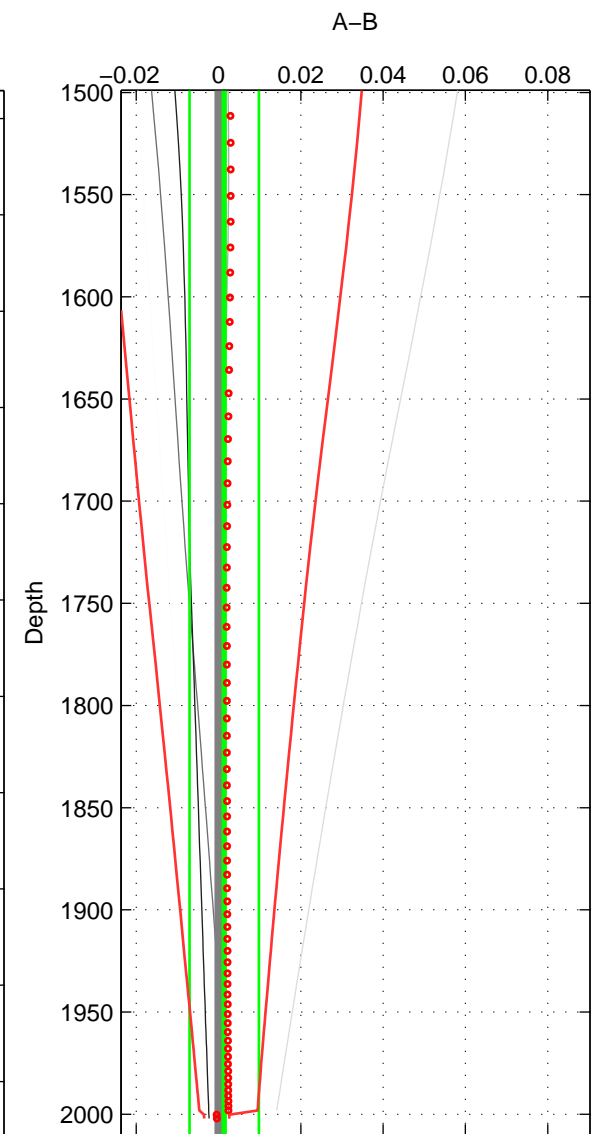

Cruise A (red). Date: Nov 2007 Cruisename: 675-49UF20071023
 Cruise B (blue). Date: Feb 2006 Cruisename: 710-49UP20060113

*** "Favourite" values are means of spaces 1 2 3.

	Offset	O.StDev	Ratio	R.Stdev	Rating
SIGMA:	0.002	0.004	1.000	0.000	2
THETA:	0.003	0.007	1.000	0.000	2
DEPTH:	0.001	0.008	1.000	0.000	2
FAV. :	0.002	0.006	1.000	0.000	2

Profiles of A: 5
 Profiles of B: 2
 Diff profs : 5
 WMoffset (A-B): 0.001552
 WMoffset stdev: 0.0035821
 WMratio (A/B): 1
 WMratio stdev: 0.00010349

Quality (1-5): 2

Profiles of A: 5
 Profiles of B: 2
 Diff profs : 5
 WMoffset (A-B): 0.0028163
 WMoffset stdev: 0.0067482
 WMratio (A/B): 1.0001
 WMratio stdev: 0.00019498

Quality (1-5): 2

Profiles of A: 5
 Profiles of B: 2
 Diff profs : 5
 WMoffset (A-B): 0.0014074
 WMoffset stdev: 0.0084151
 WMratio (A/B): 1
 WMratio stdev: 0.00024319

Quality (1-5): 2