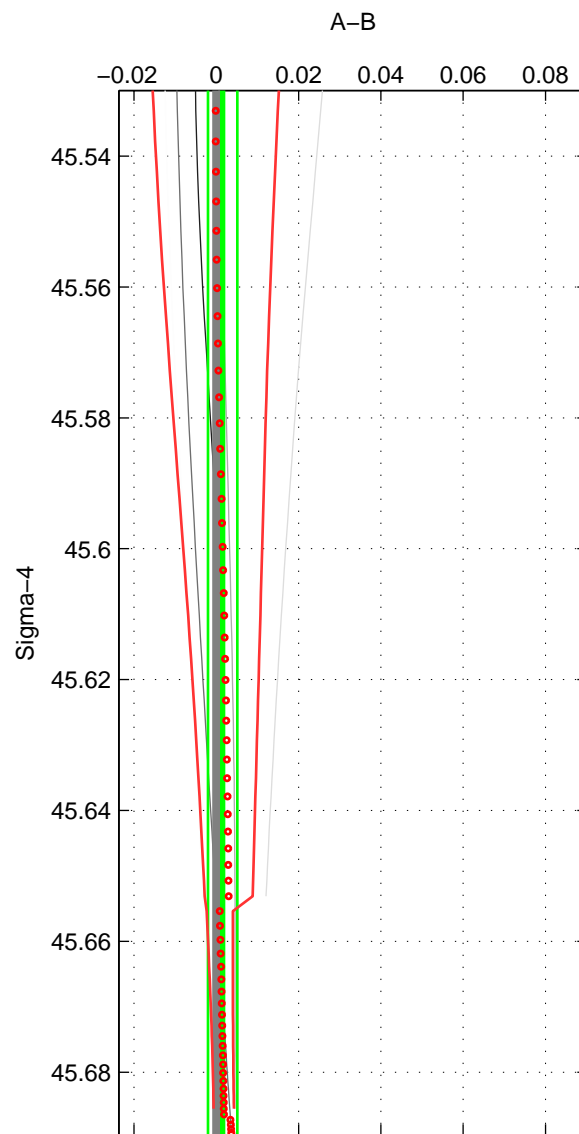

Cruise A (red). Date: Nov 2007 Cruisename: 675-49UF20071023
 Cruise B (blue). Date: Feb 2006 Cruisename: 710-49UP20060113

*** "Favourite" values are means of spaces 1 2 3.

	Offset	O.StDev	Ratio	R.Stdev	Rating
SIGMA:	0.002	0.004	1.000	0.000	2
THETA:	0.003	0.007	1.000	0.000	2
DEPTH:	0.001	0.008	1.000	0.000	2
FAV. :	0.002	0.006	1.000	0.000	2

Profiles of A: 5
 Profiles of B: 2
 Diff profs : 5
 WMoffset (A-B): 0.001552
 WMoffset stdev: 0.0035821
 WMratio (A/B): 1
 WMratio stdev: 0.00010349

Quality (1-5): 2

Profiles of A: 5
 Profiles of B: 2
 Diff profs : 5
 WMoffset (A-B): 0.0028163
 WMoffset stdev: 0.0067482
 WMratio (A/B): 1.0001
 WMratio stdev: 0.00019498

Quality (1-5): 2

Profiles of A: 5
 Profiles of B: 2
 Diff profs : 5
 WMoffset (A-B): 0.0014074
 WMoffset stdev: 0.0084151
 WMratio (A/B): 1
 WMratio stdev: 0.00024319

Quality (1-5): 2