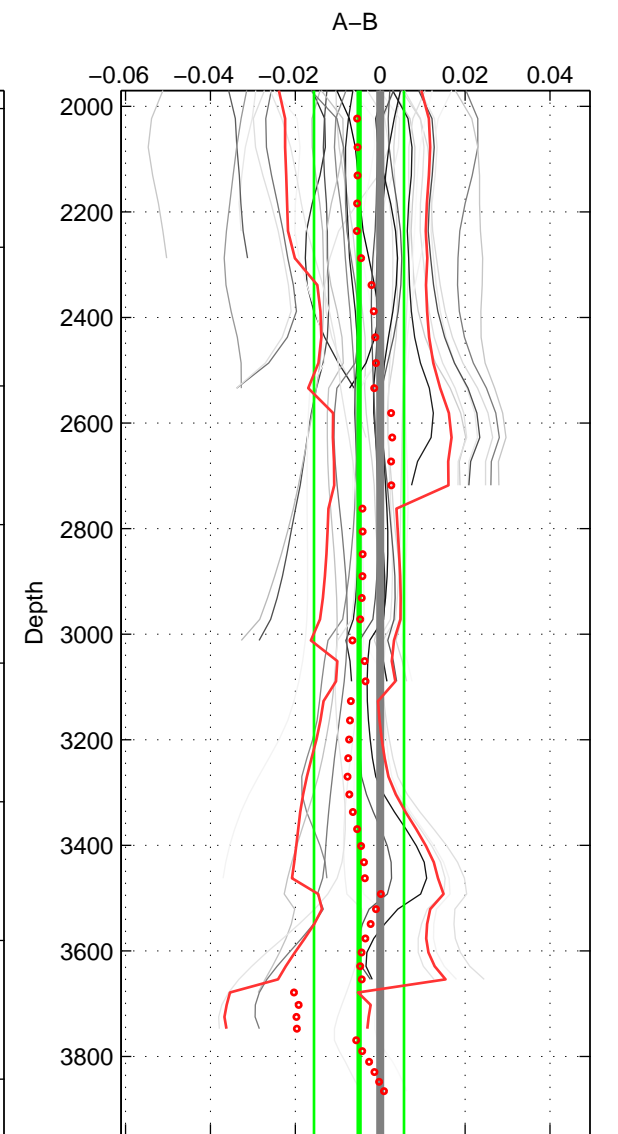

Cruise A (red). Date: Jan 2008 Cruisename: 338-09AR20071216  
 Cruise B (blue). Date: Feb 2002 Cruisename: 387-61TG20020206

\*\*\* "Favourite" values are means of spaces 1 2 3.

	Offset	O.StDev	Ratio	R.Stdev	Rating
SIGMA:	-0.009	0.003	1.000	0.000	5
THETA:	-0.007	0.003	1.000	0.000	5
DEPTH:	-0.005	0.011	1.000	0.000	5
FAV.:	-0.007	0.006	1.000	0.000	5

Profiles of A: 17  
 Profiles of B: 5  
 Diff profs : 39  
 WMoffset (A-B): -0.0093411  
 WMoffset stdev: 0.0031815  
 WMratio (A/B): 0.99973  
 WMratio stdev: 9.1762e-05

Quality (1-5): 5

Profiles of A: 17  
 Profiles of B: 5  
 Diff profs : 39  
 WMoffset (A-B): -0.0074425  
 WMoffset stdev: 0.0028108  
 WMratio (A/B): 0.99979  
 WMratio stdev: 8.1067e-05

Quality (1-5): 5

Profiles of A: 17  
 Profiles of B: 5  
 Diff profs : 39  
 WMoffset (A-B): -0.0049915  
 WMoffset stdev: 0.010618  
 WMratio (A/B): 0.99986  
 WMratio stdev: 0.00030619

Quality (1-5): 5