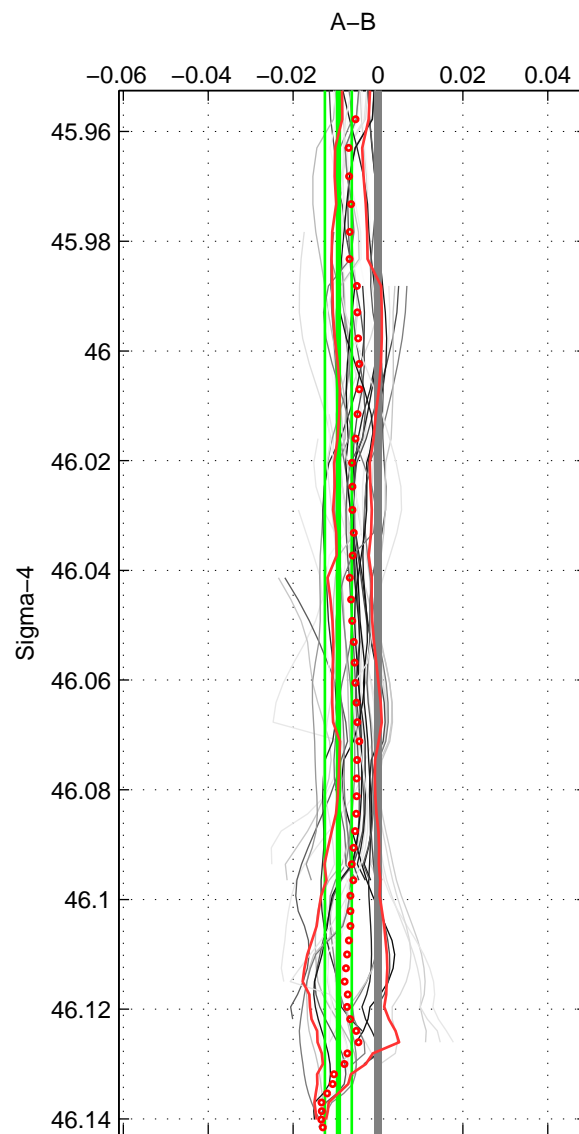

Cruise A (red). Date: Jan 2008 Cruisename: 338-09AR20071216  
 Cruise B (blue). Date: Feb 2002 Cruisename: 387-61TG20020206

\*\*\* "Favourite" values are means of spaces 1 2 3.

	Offset	O.StDev	Ratio	R.Stdev	Rating
SIGMA:	-0.009	0.003	1.000	0.000	5
THETA:	-0.007	0.003	1.000	0.000	5
DEPTH:	-0.005	0.011	1.000	0.000	5
FAV.:	-0.007	0.006	1.000	0.000	5

Profiles of A: 17  
 Profiles of B: 5  
 Diff profs : 39  
 WMoffset (A-B): -0.0093411  
 WMoffset stdev: 0.0031815  
 WMratio (A/B): 0.99973  
 WMratio stdev: 9.1762e-05

Quality (1-5): 5

Profiles of A: 17  
 Profiles of B: 5  
 Diff profs : 39  
 WMoffset (A-B): -0.0074425  
 WMoffset stdev: 0.0028108  
 WMratio (A/B): 0.99979  
 WMratio stdev: 8.1067e-05

Quality (1-5): 5

Profiles of A: 17  
 Profiles of B: 5  
 Diff profs : 39  
 WMoffset (A-B): -0.0049915  
 WMoffset stdev: 0.010618  
 WMratio (A/B): 0.99986  
 WMratio stdev: 0.00030619

Quality (1-5): 5