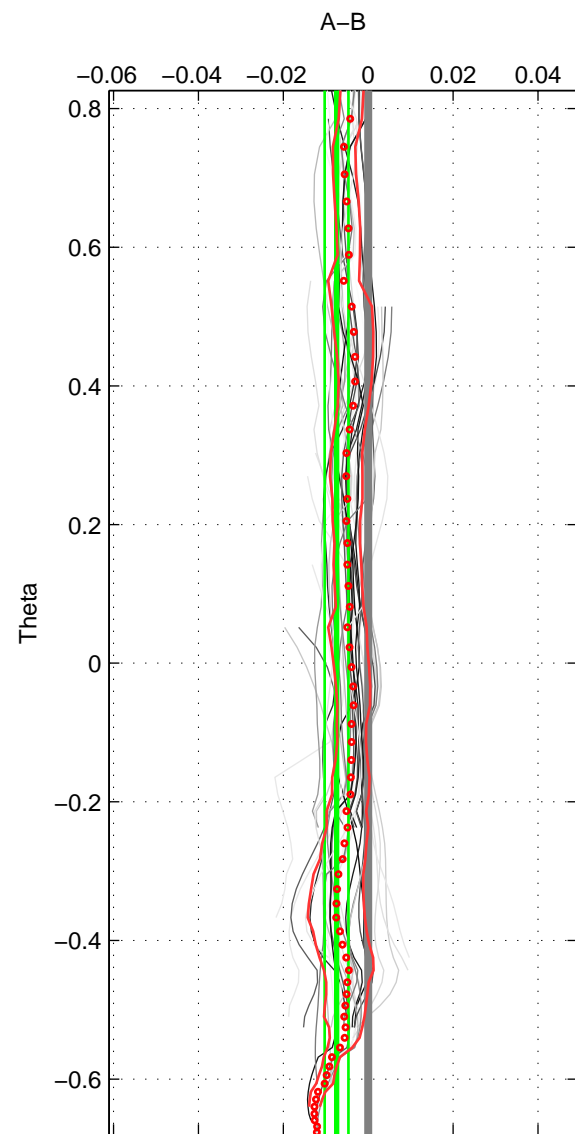

Cruise A (red). Date: Jan 2008 Cruisename: 338-09AR20071216  
 Cruise B (blue). Date: Feb 2002 Cruisename: 387-61TG20020206

\*\*\* "Favourite" values are means of spaces 1 2 3.

	Offset	O.StDev	Ratio	R.Stdev	Rating
SIGMA:	-0.009	0.003	1.000	0.000	5
THETA:	-0.007	0.003	1.000	0.000	5
DEPTH:	-0.005	0.011	1.000	0.000	5
FAV.:	-0.007	0.006	1.000	0.000	5

Profiles of A: 17  
 Profiles of B: 5  
 Diff profs : 39  
 WMoffset (A-B): -0.0093411  
 WMoffset stdev: 0.0031815  
 WMratio (A/B): 0.99973  
 WMratio stdev: 9.1762e-05

Quality (1-5): 5

Profiles of A: 17  
 Profiles of B: 5  
 Diff profs : 39  
 WMoffset (A-B): -0.0074425  
 WMoffset stdev: 0.0028108  
 WMratio (A/B): 0.99979  
 WMratio stdev: 8.1067e-05

Quality (1-5): 5

Profiles of A: 17  
 Profiles of B: 5  
 Diff profs : 39  
 WMoffset (A-B): -0.0049915  
 WMoffset stdev: 0.010618  
 WMratio (A/B): 0.99986  
 WMratio stdev: 0.00030619

Quality (1-5): 5