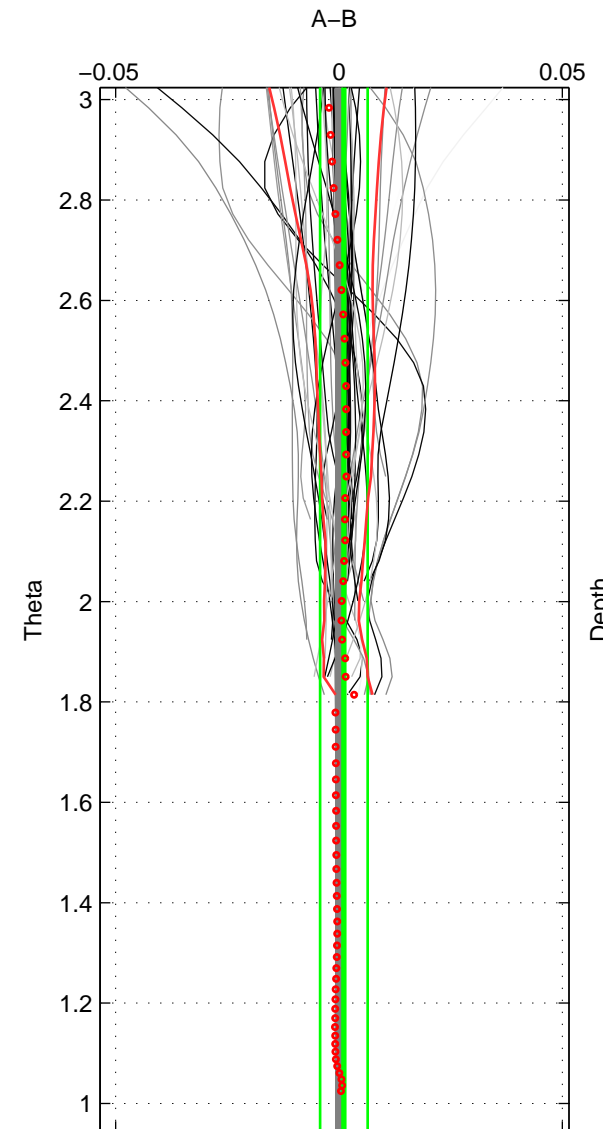

Cruise A (red). Date: Jul 2005 Cruisename: 669-49UF20050615
 Cruise B (blue). Date: Oct 2002 Cruisename: 698-49UP20021001

*** "Favourite" values are means of spaces 1 2.

	Offset	O.StDev	Ratio	R.Stdev	Rating
SIGMA:	0.001	0.004	1.000	0.000	5
THETA:	0.001	0.005	1.000	0.000	5
DEPTH:	0.002	0.002	1.000	0.000	3
FAV.:	0.001	0.004	1.000	0.000	5

Profiles of A: 31
 Profiles of B: 37
 Diff profs : 50
 WMoffset (A-B): 0.0010486
 WMoffset stdev: 0.0036305
 WMratio (A/B): 1
 WMratio stdev: 0.00010498

Quality (1-5): 5

Profiles of A: 31
 Profiles of B: 38
 Diff profs : 53
 WMoffset (A-B): 0.0011098
 WMoffset stdev: 0.0053427
 WMratio (A/B): 1
 WMratio stdev: 0.0001545

Quality (1-5): 5

Profiles of A: 31
 Profiles of B: 36
 Diff profs : 50
 WMoffset (A-B): 0.0021435
 WMoffset stdev: 0.0017274
 WMratio (A/B): 1.0001
 WMratio stdev: 4.9982e-05

Quality (1-5): 3

Please note that statistics are bad.