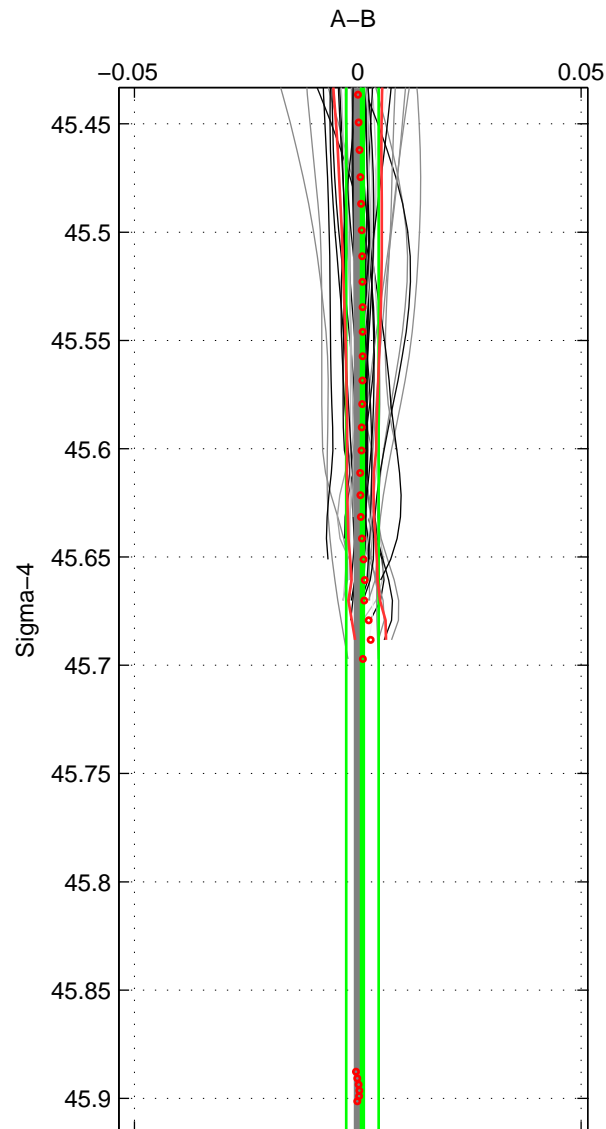

Cruise A (red). Date: Jul 2005 Cruisename: 669-49UF20050615
 Cruise B (blue). Date: Oct 2002 Cruisename: 698-49UP20021001

*** "Favourite" values are means of spaces 1 2.

	Offset	O.StDev	Ratio	R.Stdev	Rating
SIGMA:	0.001	0.004	1.000	0.000	5
THETA:	0.001	0.005	1.000	0.000	5
DEPTH:	0.002	0.002	1.000	0.000	3
FAV.:	0.001	0.004	1.000	0.000	5

Profiles of A: 31
 Profiles of B: 37
 Diff profs : 50
 WMoffset (A-B): 0.0010486
 WMoffset stdev: 0.0036305
 WMratio (A/B): 1
 WMratio stdev: 0.00010498

Quality (1-5): 5

Profiles of A: 31
 Profiles of B: 38
 Diff profs : 53
 WMoffset (A-B): 0.0011098
 WMoffset stdev: 0.0053427
 WMratio (A/B): 1
 WMratio stdev: 0.0001545

Quality (1-5): 5

Profiles of A: 31
 Profiles of B: 36
 Diff profs : 50
 WMoffset (A-B): 0.0021435
 WMoffset stdev: 0.0017274
 WMratio (A/B): 1.0001
 WMratio stdev: 4.9982e-05

Quality (1-5): 3

Please note that statistics are bad.