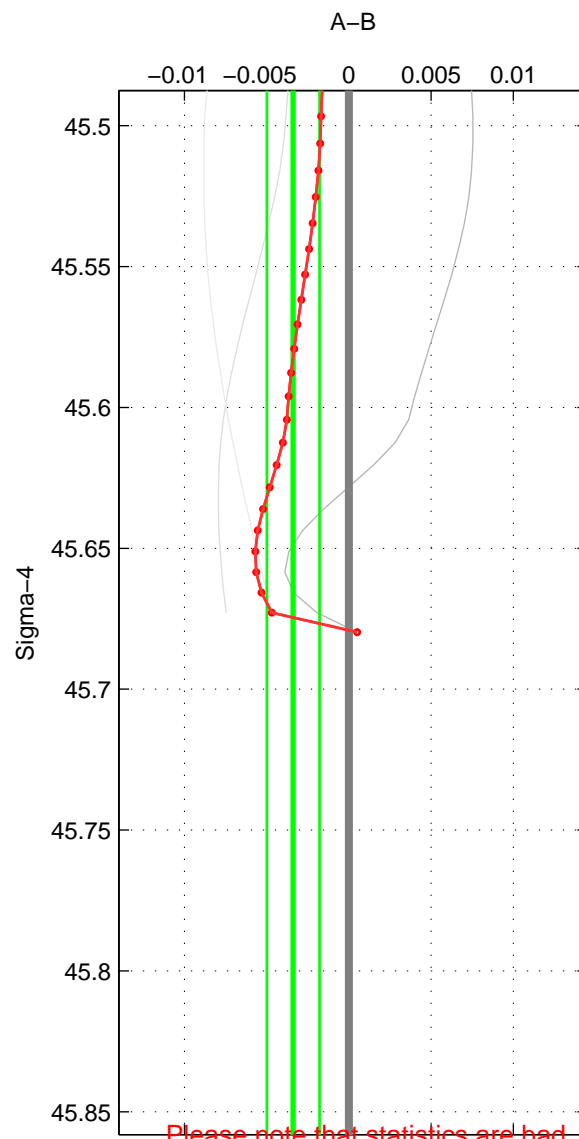

Cruise A (red). Date: May 2000 Cruisename: 530-49FA20000509

Cruise B (blue). Date: Feb 2003 Cruisename: 660-49UF20030225

\*\*\* "Favourite" values are means of spaces 1 2 3.

	Offset	O.StDev	Ratio	R.Stdev	Rating
SIGMA:	-0.003	0.002	1.000	0.000	2
THETA:	-0.005	0.002	1.000	0.000	2
DEPTH:	0.004	0.002	1.000	0.000	2
FAV. :	-0.001	0.002	1.000	0.000	2

Please note that statistics are bad.

Profiles of A: 1  
 Profiles of B: 6  
 Diff profs : 3  
 WMoffset (A-B): -0.0033869  
 WMoffset stdev: 0.001597  
 WMratio (A/B): 0.9999  
 WMratio stdev: 4.6131e-05

Quality (1-5): 2

Please note that statistics are bad.

Profiles of A: 1  
 Profiles of B: 6  
 Diff profs : 3  
 WMoffset (A-B): -0.0048639  
 WMoffset stdev: 0.0016551  
 WMratio (A/B): 0.99986  
 WMratio stdev: 4.7803e-05

Quality (1-5): 2

Please note that statistics are bad.

Profiles of A: 1  
 Profiles of B: 6  
 Diff profs : 3  
 WMoffset (A-B): 0.0038577  
 WMoffset stdev: 0.0015862  
 WMratio (A/B): 1.0001  
 WMratio stdev: 4.5922e-05