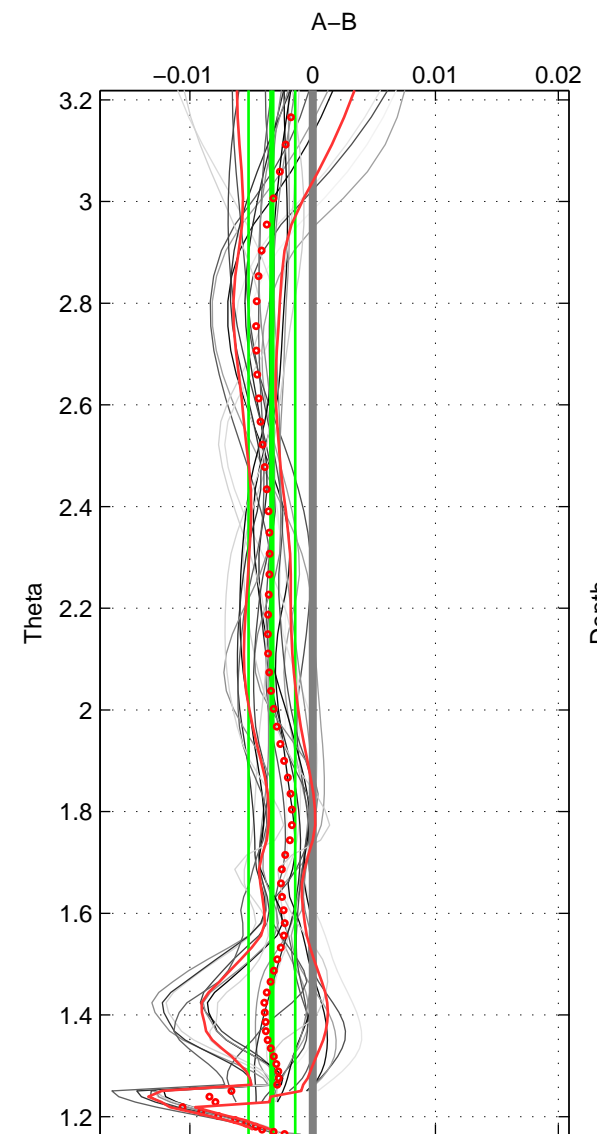

Cruise A (red). Date: Apr 1992 Cruisename: 512-33MW19920227

Cruise B (blue). Date: Jan 2008 Cruisename: 513-33RO20071215

\*\*\* "Favourite" values are means of spaces 1 2 3.

|        | Offset | O.StDev | Ratio | R.Stdev | Rating |
|--------|--------|---------|-------|---------|--------|
| SIGMA: | -0.004 | 0.002   | 1.000 | 0.000   | 5      |
| THETA: | -0.003 | 0.002   | 1.000 | 0.000   | 5      |
| DEPTH: | -0.003 | 0.003   | 1.000 | 0.000   | 5      |
| FAV. : | -0.003 | 0.002   | 1.000 | 0.000   | 5      |

Profiles of A: 3  
 Profiles of B: 15  
 Diff profs : 23  
 WMoffset (A-B): -0.0035918  
 WMoffset stdev: 0.0016674  
 WMratio (A/B): 0.9999  
 WMratio stdev: 4.815e-05

Quality (1-5): 5

Profiles of A: 3  
 Profiles of B: 15  
 Diff profs : 23  
 WMoffset (A-B): -0.0033259  
 WMoffset stdev: 0.0019071  
 WMratio (A/B): 0.9999  
 WMratio stdev: 5.5047e-05

Quality (1-5): 5

Profiles of A: 3  
 Profiles of B: 15  
 Diff profs : 23  
 WMoffset (A-B): -0.0032836  
 WMoffset stdev: 0.0034478  
 WMratio (A/B): 0.99991  
 WMratio stdev: 9.9412e-05

Quality (1-5): 5