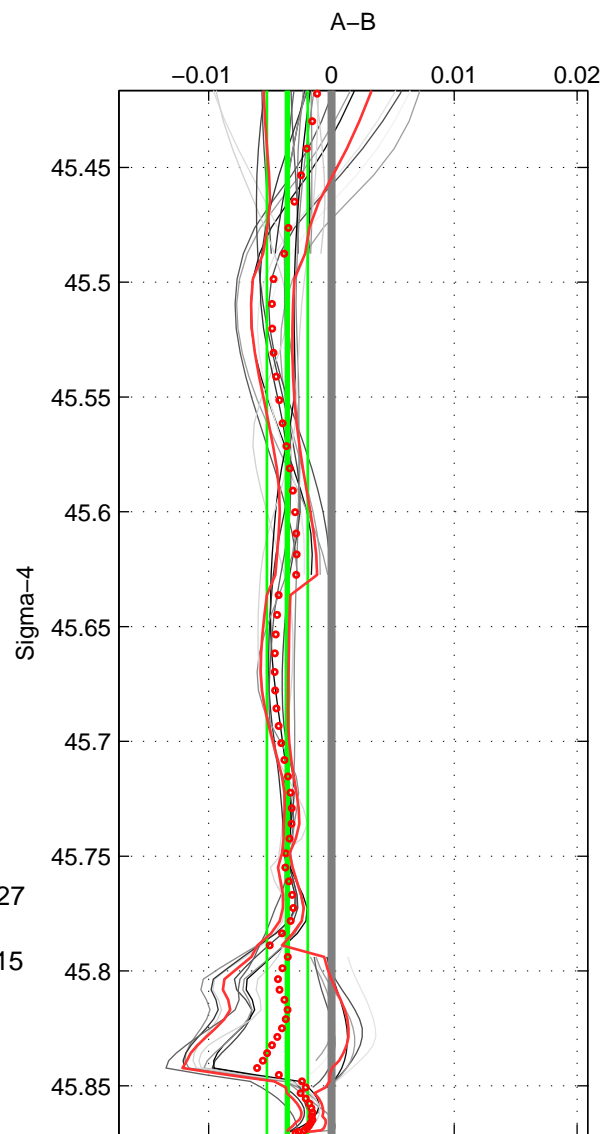

Cruise A (red). Date: Apr 1992 Cruisename: 512-33MW19920227

Cruise B (blue). Date: Jan 2008 Cruisename: 513-33RO20071215

\*\*\* "Favourite" values are means of spaces 1 2 3.

|        | Offset | O.StDev | Ratio | R.Stdev | Rating |
|--------|--------|---------|-------|---------|--------|
| SIGMA: | -0.004 | 0.002   | 1.000 | 0.000   | 5      |
| THETA: | -0.003 | 0.002   | 1.000 | 0.000   | 5      |
| DEPTH: | -0.003 | 0.003   | 1.000 | 0.000   | 5      |
| FAV. : | -0.003 | 0.002   | 1.000 | 0.000   | 5      |

Profiles of A: 3  
 Profiles of B: 15  
 Diff profs : 23  
 WMoffset (A-B): -0.0035918  
 WMoffset stdev: 0.0016674  
 WMratio (A/B): 0.9999  
 WMratio stdev: 4.815e-05

Quality (1-5): 5

Profiles of A: 3  
 Profiles of B: 15  
 Diff profs : 23  
 WMoffset (A-B): -0.0033259  
 WMoffset stdev: 0.0019071  
 WMratio (A/B): 0.9999  
 WMratio stdev: 5.5047e-05

Quality (1-5): 5

Profiles of A: 3  
 Profiles of B: 15  
 Diff profs : 23  
 WMoffset (A-B): -0.0032836  
 WMoffset stdev: 0.0034478  
 WMratio (A/B): 0.99991  
 WMratio stdev: 9.9412e-05

Quality (1-5): 5