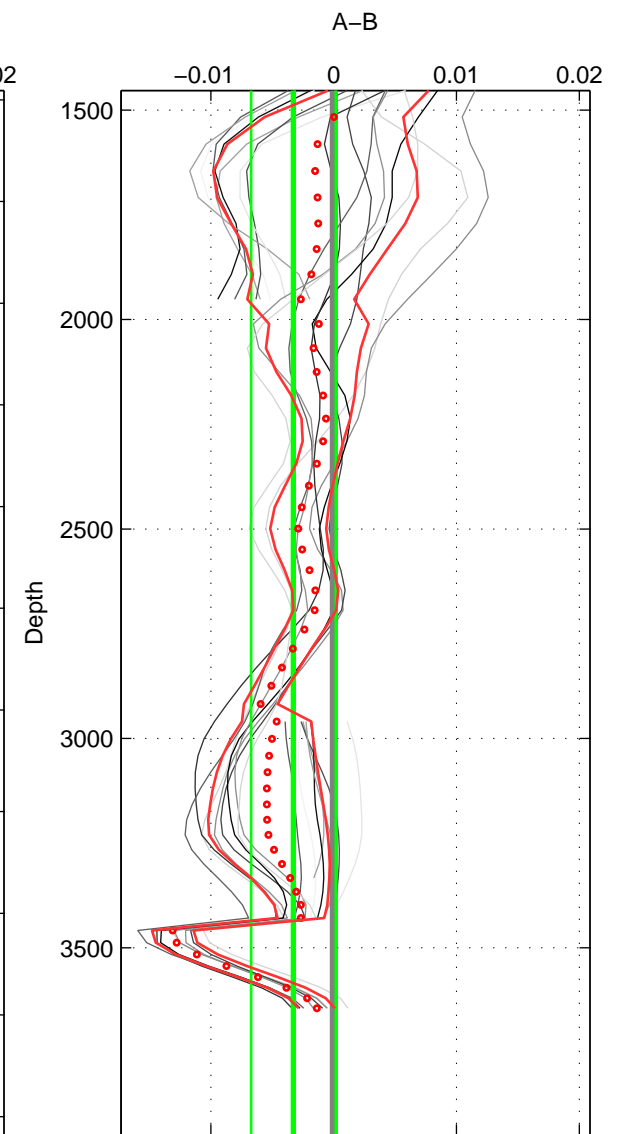

Cruise A (red). Date: Apr 1992 Cruisename: 512-33MW19920227

Cruise B (blue). Date: Jan 2008 Cruisename: 513-33RO20071215

\*\*\* "Favourite" values are means of spaces 1 2 3.

|        | Offset | O.StDev | Ratio | R.Stdev | Rating |
|--------|--------|---------|-------|---------|--------|
| SIGMA: | -0.004 | 0.002   | 1.000 | 0.000   | 5      |
| THETA: | -0.003 | 0.002   | 1.000 | 0.000   | 5      |
| DEPTH: | -0.003 | 0.003   | 1.000 | 0.000   | 5      |
| FAV. : | -0.003 | 0.002   | 1.000 | 0.000   | 5      |

Profiles of A: 3  
 Profiles of B: 15  
 Diff profs : 23  
 WMoffset (A-B): -0.0035918  
 WMoffset stdev: 0.0016674  
 WMratio (A/B): 0.9999  
 WMratio stdev: 4.815e-05

Quality (1-5): 5

Profiles of A: 3  
 Profiles of B: 15  
 Diff profs : 23  
 WMoffset (A-B): -0.0033259  
 WMoffset stdev: 0.0019071  
 WMratio (A/B): 0.9999  
 WMratio stdev: 5.5047e-05

Quality (1-5): 5

Profiles of A: 3  
 Profiles of B: 15  
 Diff profs : 23  
 WMoffset (A-B): -0.0032836  
 WMoffset stdev: 0.0034478  
 WMratio (A/B): 0.99991  
 WMratio stdev: 9.9412e-05

Quality (1-5): 5