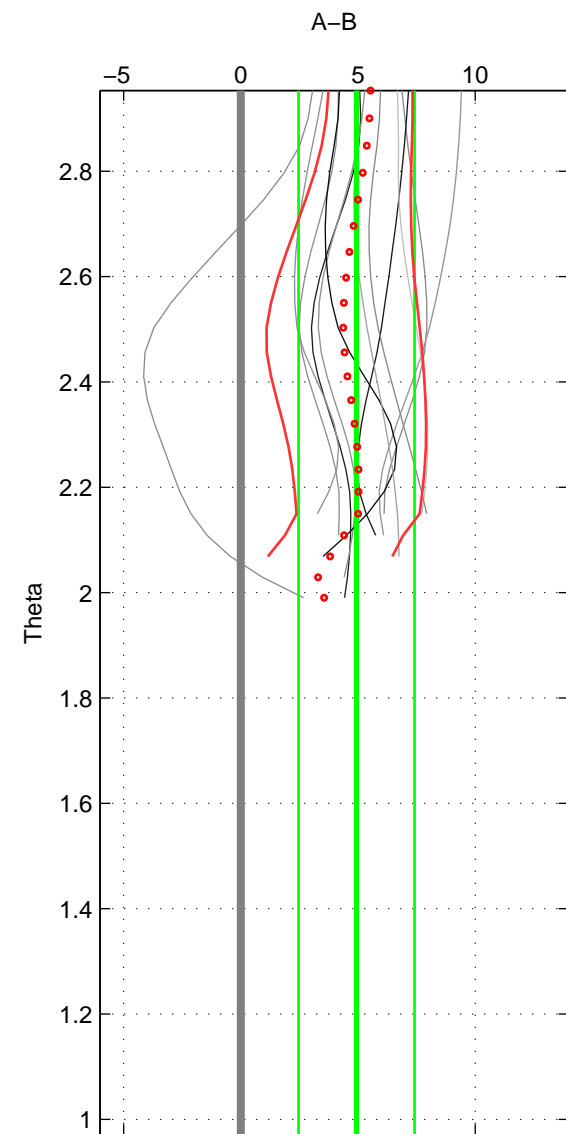

Cruise A (red). Date: Jul 1987 Cruisename: 483-31OC19870606

Cruise B (blue). Date: Feb 2003 Cruisename: 660-49UF20030225

*** "Favourite" values are means of spaces 1 2.

	Offset	O.StDev	Ratio	R.Stdev	Rating
SIGMA:	0.004	0.002	1.000	0.000	4
THETA:	0.005	0.002	1.000	0.000	4
DEPTH:	0.007	0.000	1.000	0.000	3
FAV.:	0.005	0.002	1.000	0.000	4

Profiles of A: 4
 Profiles of B: 10
 Diff profs : 12
 WMoffset (A-B): 0.0041391
 WMoffset stdev: 0.002142
 WMratio (A/B): 1.0001
 WMratio stdev: 6.1885e-05

Quality (1-5): 4

Profiles of A: 4
 Profiles of B: 10
 Diff profs : 12
 WMoffset (A-B): 0.0049327
 WMoffset stdev: 0.0024715
 WMratio (A/B): 1.0001
 WMratio stdev: 7.1404e-05

Quality (1-5): 4

Profiles of A: 4
 Profiles of B: 10
 Diff profs : 12
 WMoffset (A-B): 0.0073523
 WMoffset stdev: 0.00045837
 WMratio (A/B): 1.0002
 WMratio stdev: 1.3196e-05

Quality (1-5): 3

Please note that statistics are bad.