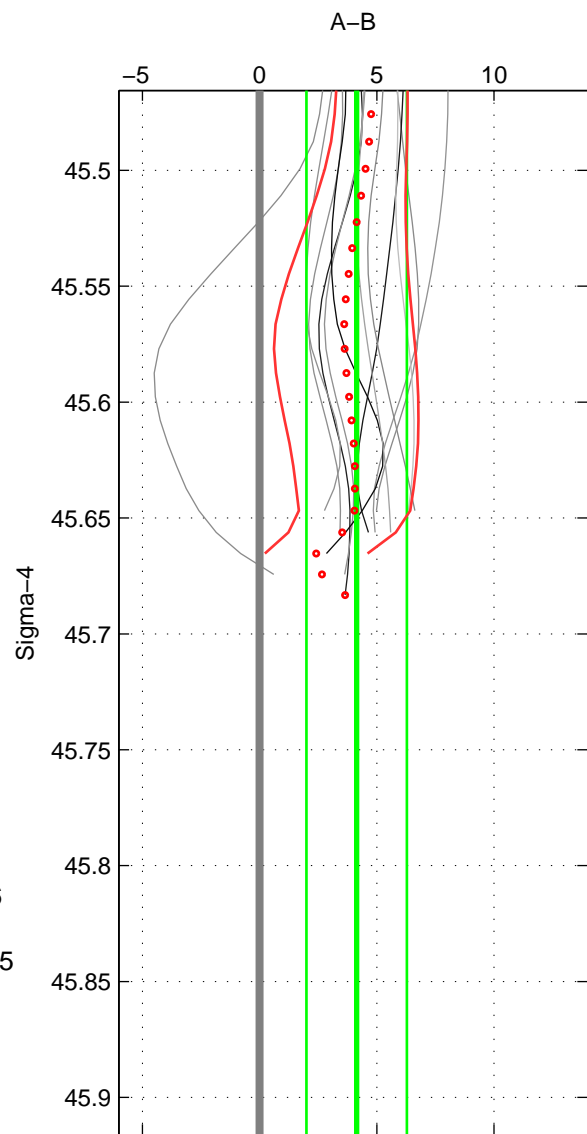

Cruise A (red). Date: Jul 1987 Cruisename: 483-31OC19870606

Cruise B (blue). Date: Feb 2003 Cruisename: 660-49UF20030225

*** "Favourite" values are means of spaces 1 2.

	Offset	O.StDev	Ratio	R.Stdev	Rating
SIGMA:	0.004	0.002	1.000	0.000	4
THETA:	0.005	0.002	1.000	0.000	4
DEPTH:	0.007	0.000	1.000	0.000	3
FAV.:	0.005	0.002	1.000	0.000	4

Profiles of A: 4
 Profiles of B: 10
 Diff profs : 12
 WMoffset (A-B): 0.0041391
 WMoffset stdev: 0.002142
 WMratio (A/B): 1.0001
 WMratio stdev: 6.1885e-05

Quality (1-5): 4

Profiles of A: 4
 Profiles of B: 10
 Diff profs : 12
 WMoffset (A-B): 0.0049327
 WMoffset stdev: 0.0024715
 WMratio (A/B): 1.0001
 WMratio stdev: 7.1404e-05

Quality (1-5): 4

Profiles of A: 4
 Profiles of B: 10
 Diff profs : 12
 WMoffset (A-B): 0.0073523
 WMoffset stdev: 0.00045837
 WMratio (A/B): 1.0002
 WMratio stdev: 1.3196e-05

Quality (1-5): 3

Please note that statistics are bad.