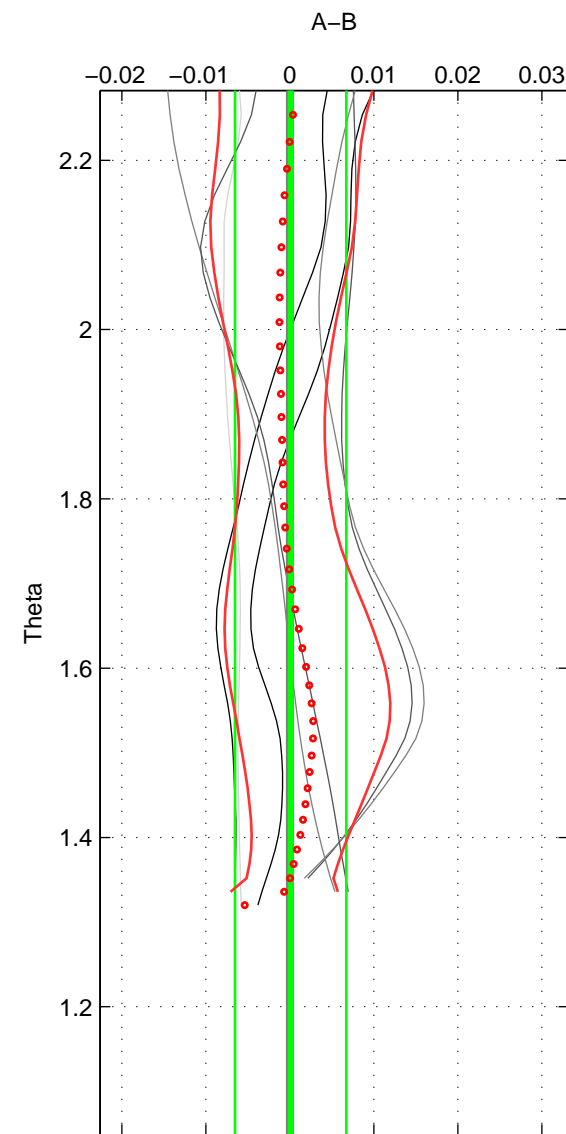

Cruise A (red). Date: Jun 1999 Cruisename: 569-49HO19990622

Cruise B (blue). Date: Jun 2001 Cruisename: 591-49NZ20010604

\*\*\* "Favourite" values are those of space 2.

	Offset	O.StDev	Ratio	R.Stdev	Rating
SIGMA:	-0.001	0.004	1.000	0.000	4
THETA:	0.000	0.007	1.000	0.000	5
DEPTH:	0.000	0.002	1.000	0.000	3
FAV. :	0.000	0.007	1.000	0.000	5

Profiles of A: 3  
 Profiles of B: 7  
 Diff profs : 7  
 WMoffset (A-B): -0.00052551  
 WMoffset stdev: 0.0036721  
 WMratio (A/B): 0.99998  
 WMratio stdev: 0.00010624

Quality (1-5): 4

Profiles of A: 3  
 Profiles of B: 7  
 Diff profs : 7  
 WMoffset (A-B): 9.1318e-05  
 WMoffset stdev: 0.0066256  
 WMratio (A/B): 1  
 WMratio stdev: 0.00019147

Quality (1-5): 5

Profiles of A: 3  
 Profiles of B: 7  
 Diff profs : 7  
 WMoffset (A-B): 0.00042787  
 WMoffset stdev: 0.0024282  
 WMratio (A/B): 1  
 WMratio stdev: 7.0279e-05

Quality (1-5): 3

Please note that statistics are bad.