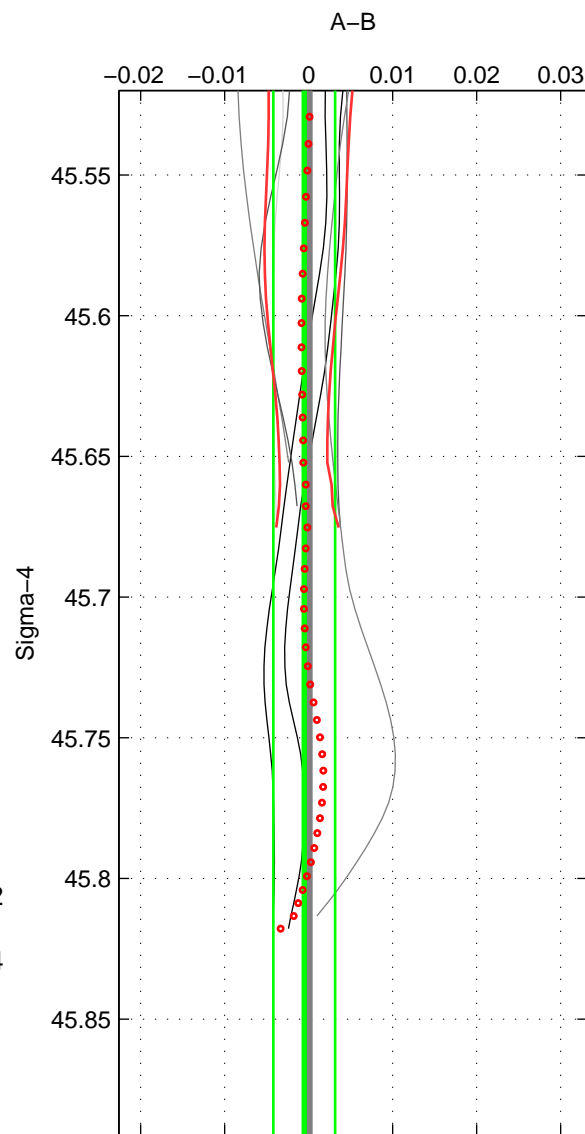

Cruise A (red). Date: Jun 1999 Cruisename: 569-49HO19990622

Cruise B (blue). Date: Jun 2001 Cruisename: 591-49NZ20010604

\*\*\* "Favourite" values are those of space 2.

	Offset	O.StDev	Ratio	R.Stdev	Rating
SIGMA:	-0.001	0.004	1.000	0.000	4
THETA:	0.000	0.007	1.000	0.000	5
DEPTH:	0.000	0.002	1.000	0.000	3
FAV. :	0.000	0.007	1.000	0.000	5

Profiles of A: 3  
 Profiles of B: 7  
 Diff profs : 7  
 WMoffset (A-B): -0.00052551  
 WMoffset stdev: 0.0036721  
 WMratio (A/B): 0.99998  
 WMratio stdev: 0.00010624

Quality (1-5): 4

Profiles of A: 3  
 Profiles of B: 7  
 Diff profs : 7  
 WMoffset (A-B): 9.1318e-05  
 WMoffset stdev: 0.0066256  
 WMratio (A/B): 1  
 WMratio stdev: 0.00019147

Quality (1-5): 5

Profiles of A: 3  
 Profiles of B: 7  
 Diff profs : 7  
 WMoffset (A-B): 0.00042787  
 WMoffset stdev: 0.0024282  
 WMratio (A/B): 1  
 WMratio stdev: 7.0279e-05

Quality (1-5): 3

Please note that statistics are bad.