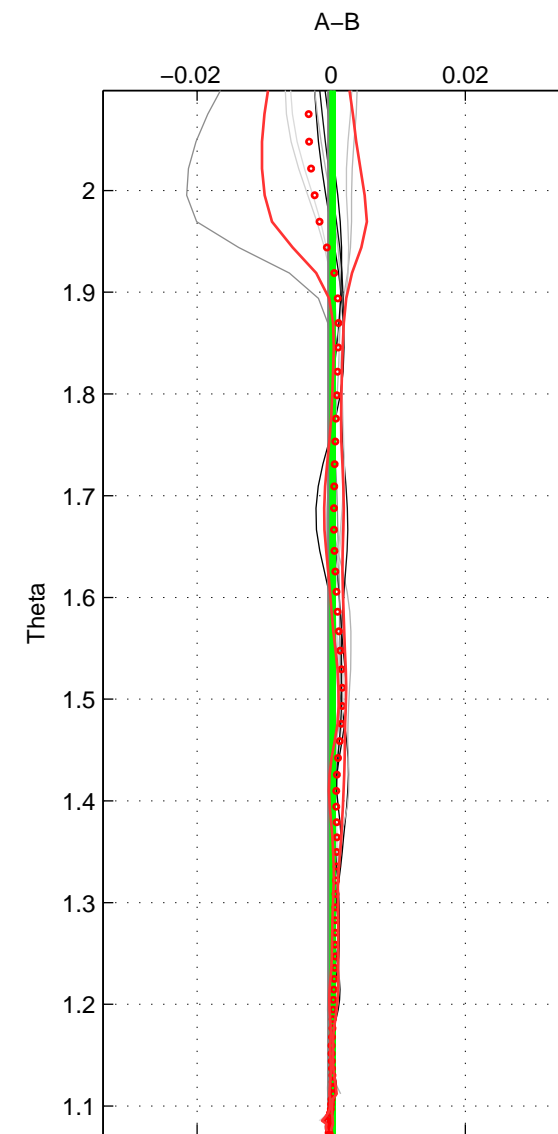

Cruise A (red). Date: Sep 2007 Cruisename: 612-49NZ20070904

Cruise B (blue). Date: Oct 2008 Cruisename: 615-49NZ20081011

*** "Favourite" values are means of spaces 1 2 3.

	Offset	O.StDev	Ratio	R.Stdev	Rating
SIGMA:	0.000	0.000	1.000	0.000	5
THETA:	0.000	0.000	1.000	0.000	5
DEPTH:	-0.000	0.000	1.000	0.000	5
FAV. :	0.000	0.000	1.000	0.000	5

Profiles of A: 4
 Profiles of B: 6
 Diff profs : 9
 WMoffset (A-B): 0.00017759
 WMoffset stdev: 0.00022926
 WMratio (A/B): 1
 WMratio stdev: 6.6099e-06

Quality (1-5): 5

Profiles of A: 4
 Profiles of B: 6
 Diff profs : 9
 WMoffset (A-B): 0.00021674
 WMoffset stdev: 0.00030865
 WMratio (A/B): 1
 WMratio stdev: 8.8979e-06

Quality (1-5): 5

Profiles of A: 4
 Profiles of B: 6
 Diff profs : 9
 WMoffset (A-B): -9.9781e-05
 WMoffset stdev: 0.00036693
 WMratio (A/B): 1
 WMratio stdev: 1.0577e-05

Quality (1-5): 5