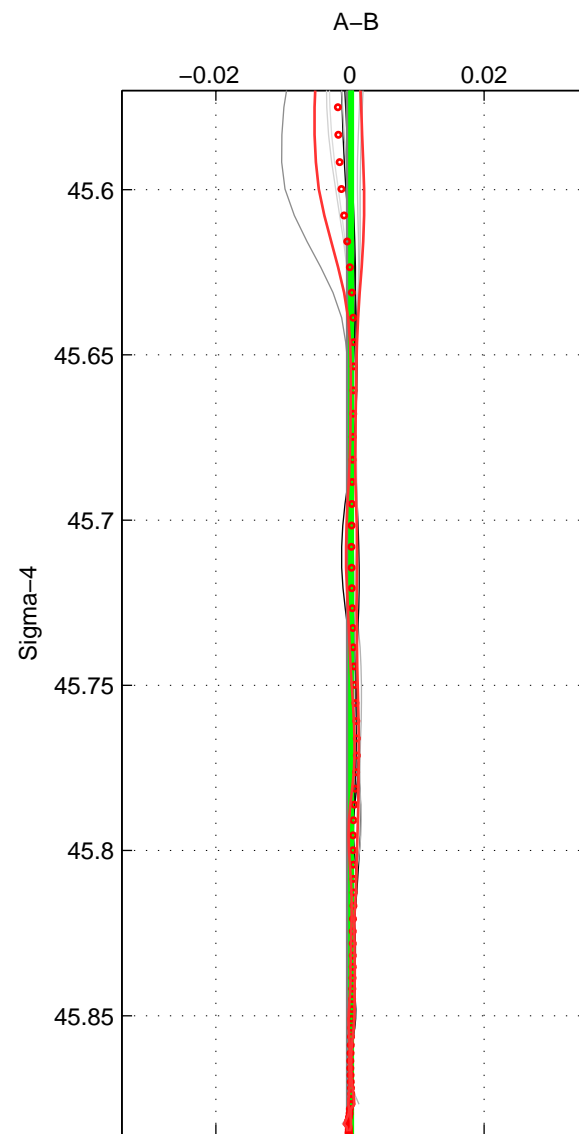

Cruise A (red). Date: Sep 2007 Cruisename: 612-49NZ20070904

Cruise B (blue). Date: Oct 2008 Cruisename: 615-49NZ20081011

*** "Favourite" values are means of spaces 1 2 3.

	Offset	O.StDev	Ratio	R.Stdev	Rating
SIGMA:	0.000	0.000	1.000	0.000	5
THETA:	0.000	0.000	1.000	0.000	5
DEPTH:	-0.000	0.000	1.000	0.000	5
FAV. :	0.000	0.000	1.000	0.000	5

Profiles of A: 4
 Profiles of B: 6
 Diff profs : 9
 WMoffset (A-B): 0.00017759
 WMoffset stdev: 0.00022926
 WMratio (A/B): 1
 WMratio stdev: 6.6099e-06

Quality (1-5): 5

Profiles of A: 4
 Profiles of B: 6
 Diff profs : 9
 WMoffset (A-B): 0.00021674
 WMoffset stdev: 0.00030865
 WMratio (A/B): 1
 WMratio stdev: 8.8979e-06

Quality (1-5): 5

Profiles of A: 4
 Profiles of B: 6
 Diff profs : 9
 WMoffset (A-B): -9.9781e-05
 WMoffset stdev: 0.00036693
 WMratio (A/B): 1
 WMratio stdev: 1.0577e-05

Quality (1-5): 5