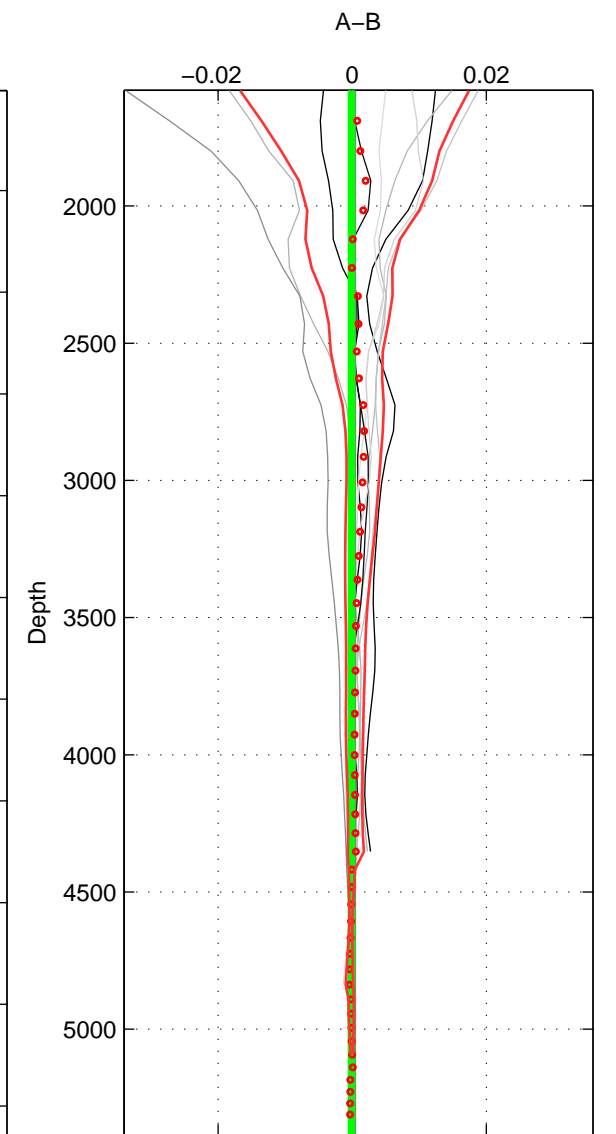

Cruise A (red). Date: Sep 2007 Cruisename: 612-49NZ20070904

Cruise B (blue). Date: Oct 2008 Cruisename: 615-49NZ20081011

*** "Favourite" values are means of spaces 1 2 3.

	Offset	O.StDev	Ratio	R.Stdev	Rating
SIGMA:	0.000	0.000	1.000	0.000	5
THETA:	0.000	0.000	1.000	0.000	5
DEPTH:	-0.000	0.000	1.000	0.000	5
FAV. :	0.000	0.000	1.000	0.000	5

Profiles of A: 4
 Profiles of B: 6
 Diff profs : 9
 WMoffset (A-B): 0.00017759
 WMoffset stdev: 0.00022926
 WMratio (A/B): 1
 WMratio stdev: 6.6099e-06

Quality (1-5): 5

Profiles of A: 4
 Profiles of B: 6
 Diff profs : 9
 WMoffset (A-B): 0.00021674
 WMoffset stdev: 0.00030865
 WMratio (A/B): 1
 WMratio stdev: 8.8979e-06

Quality (1-5): 5

Profiles of A: 4
 Profiles of B: 6
 Diff profs : 9
 WMoffset (A-B): -9.9781e-05
 WMoffset stdev: 0.00036693
 WMratio (A/B): 1
 WMratio stdev: 1.0577e-05

Quality (1-5): 5