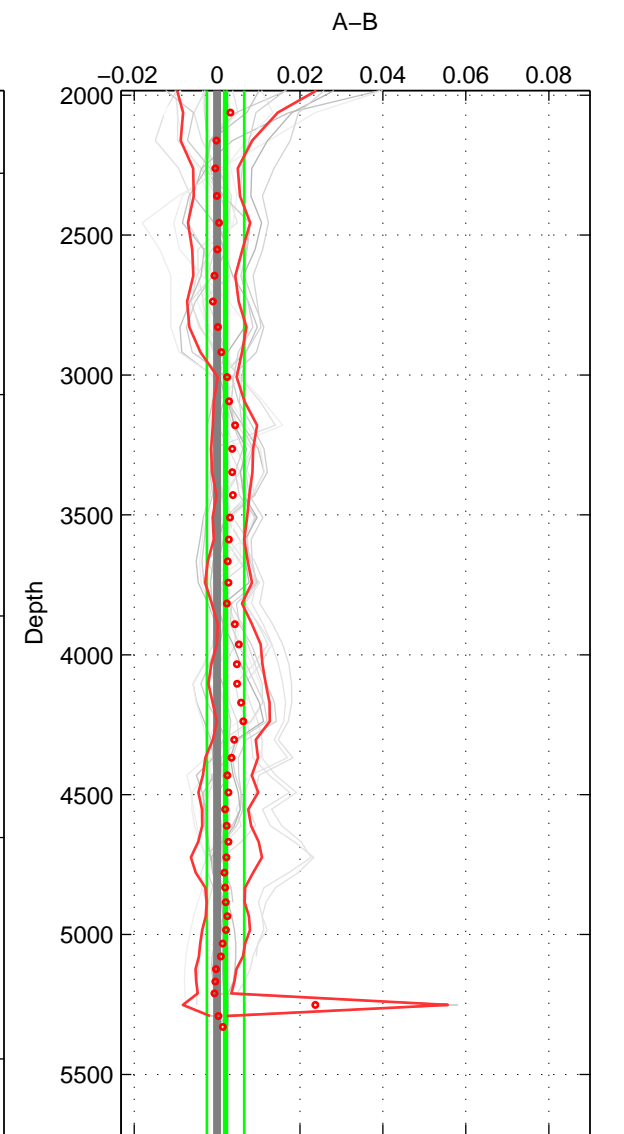

Cruise A (red). Date: Jul 1981 Cruisename: 220-316N19810401

Cruise B (blue). Date: May 2012 Cruisename: 246-33AT20120419

\*\*\* "Favourite" values are means of spaces 1 2 3.

	Offset	O.StDev	Ratio	R.Stdev	Rating
SIGMA:	0.004	0.004	1.000	0.000	5
THETA:	0.002	0.002	1.000	0.000	5
DEPTH:	0.002	0.004	1.000	0.000	5
FAV.:	0.003	0.004	1.000	0.000	5

Profiles of A: 7  
 Profiles of B: 16  
 Diff profs : 19  
 WMoffset (A-B): 0.0038379  
 WMoffset stdev: 0.0037127  
 WMratio (A/B): 1.0001  
 WMratio stdev: 0.00010633

Quality (1-5): 5

Profiles of A: 7  
 Profiles of B: 16  
 Diff profs : 19  
 WMoffset (A-B): 0.0019527  
 WMoffset stdev: 0.0023051  
 WMratio (A/B): 1.0001  
 WMratio stdev: 6.603e-05

Quality (1-5): 5

Profiles of A: 7  
 Profiles of B: 16  
 Diff profs : 19  
 WMoffset (A-B): 0.0020436  
 WMoffset stdev: 0.0044978  
 WMratio (A/B): 1.0001  
 WMratio stdev: 0.00012891

Quality (1-5): 5