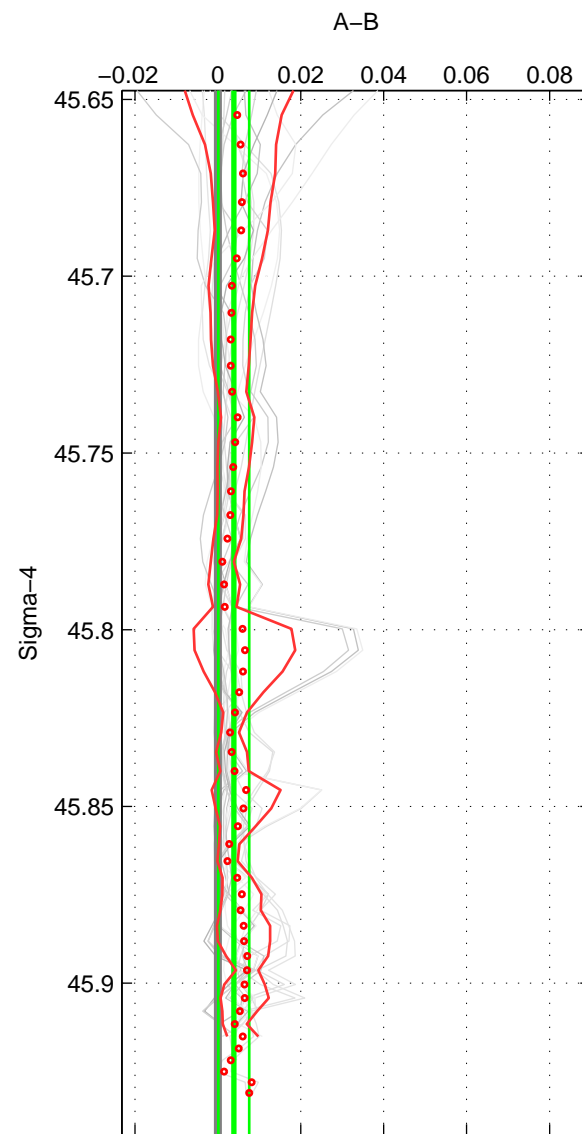

Cruise A (red). Date: Jul 1981 Cruisename: 220-316N19810401

Cruise B (blue). Date: May 2012 Cruisename: 246-33AT20120419

\*\*\* "Favourite" values are means of spaces 1 2 3.

	Offset	O.StDev	Ratio	R.Stdev	Rating
SIGMA:	0.004	0.004	1.000	0.000	5
THETA:	0.002	0.002	1.000	0.000	5
DEPTH:	0.002	0.004	1.000	0.000	5
FAV.:	0.003	0.004	1.000	0.000	5

Profiles of A: 7  
 Profiles of B: 16  
 Diff profs : 19  
 WMoffset (A-B): 0.0038379  
 WMoffset stdev: 0.0037127  
 WMratio (A/B): 1.0001  
 WMratio stdev: 0.00010633

Quality (1-5): 5

Profiles of A: 7  
 Profiles of B: 16  
 Diff profs : 19  
 WMoffset (A-B): 0.0019527  
 WMoffset stdev: 0.0023051  
 WMratio (A/B): 1.0001  
 WMratio stdev: 6.603e-05

Quality (1-5): 5

Profiles of A: 7  
 Profiles of B: 16  
 Diff profs : 19  
 WMoffset (A-B): 0.0020436  
 WMoffset stdev: 0.0044978  
 WMratio (A/B): 1.0001  
 WMratio stdev: 0.00012891

Quality (1-5): 5