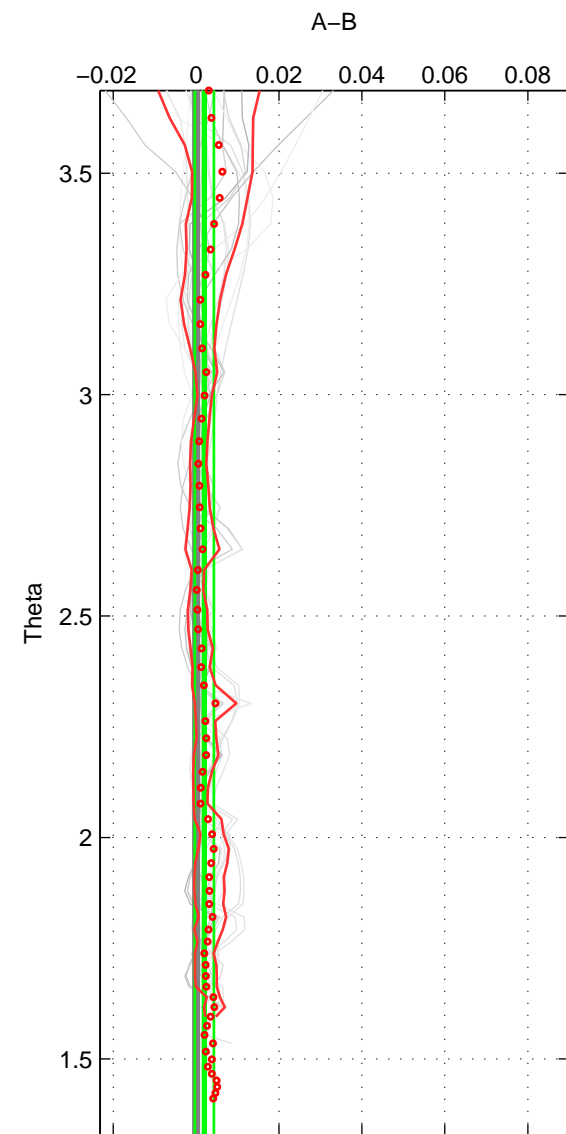

Cruise A (red). Date: Jul 1981 Cruisename: 220-316N19810401

Cruise B (blue). Date: May 2012 Cruisename: 246-33AT20120419

\*\*\* "Favourite" values are means of spaces 1 2 3.

	Offset	O.StDev	Ratio	R.Stdev	Rating
SIGMA:	0.004	0.004	1.000	0.000	5
THETA:	0.002	0.002	1.000	0.000	5
DEPTH:	0.002	0.004	1.000	0.000	5
FAV.:	0.003	0.004	1.000	0.000	5

Profiles of A: 7  
 Profiles of B: 16  
 Diff profs : 19  
 WMoffset (A-B): 0.0038379  
 WMoffset stdev: 0.0037127  
 WMratio (A/B): 1.0001  
 WMratio stdev: 0.00010633

Quality (1-5): 5

Profiles of A: 7  
 Profiles of B: 16  
 Diff profs : 19  
 WMoffset (A-B): 0.0019527  
 WMoffset stdev: 0.0023051  
 WMratio (A/B): 1.0001  
 WMratio stdev: 6.603e-05

Quality (1-5): 5

Profiles of A: 7  
 Profiles of B: 16  
 Diff profs : 19  
 WMoffset (A-B): 0.0020436  
 WMoffset stdev: 0.0044978  
 WMratio (A/B): 1.0001  
 WMratio stdev: 0.00012891

Quality (1-5): 5