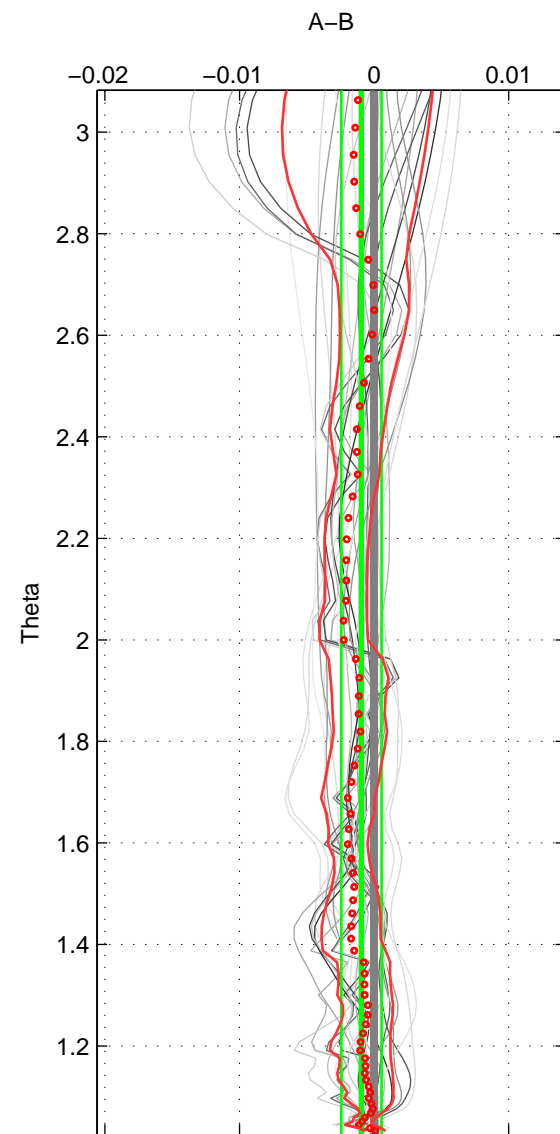

Cruise A (red). Date: Jun 1991 Cruisename: 485-31WT19910531

Cruise B (blue). Date: Mar 1989 Cruisename: 507-32MW19890206

*** "Favourite" values are means of spaces 1 2 3.

	Offset	O.StDev	Ratio	R.Stdev	Rating
SIGMA:	-0.001	0.001	1.000	0.000	5
THETA:	-0.001	0.001	1.000	0.000	5
DEPTH:	-0.001	0.001	1.000	0.000	5
FAV. :	-0.001	0.001	1.000	0.000	5

Profiles of A: 7
 Profiles of B: 4
 Diff profs : 24
 WMoffset (A-B): -0.00078412
 WMoffset stdev: 0.0011671
 WMratio (A/B): 0.99998
 WMratio stdev: 3.3652e-05

Quality (1-5): 5

Profiles of A: 7
 Profiles of B: 4
 Diff profs : 24
 WMoffset (A-B): -0.00094441
 WMoffset stdev: 0.001493
 WMratio (A/B): 0.99997
 WMratio stdev: 4.3053e-05

Quality (1-5): 5

Profiles of A: 7
 Profiles of B: 4
 Diff profs : 24
 WMoffset (A-B): -0.001329
 WMoffset stdev: 0.0013425
 WMratio (A/B): 0.99996
 WMratio stdev: 3.8697e-05

Quality (1-5): 5