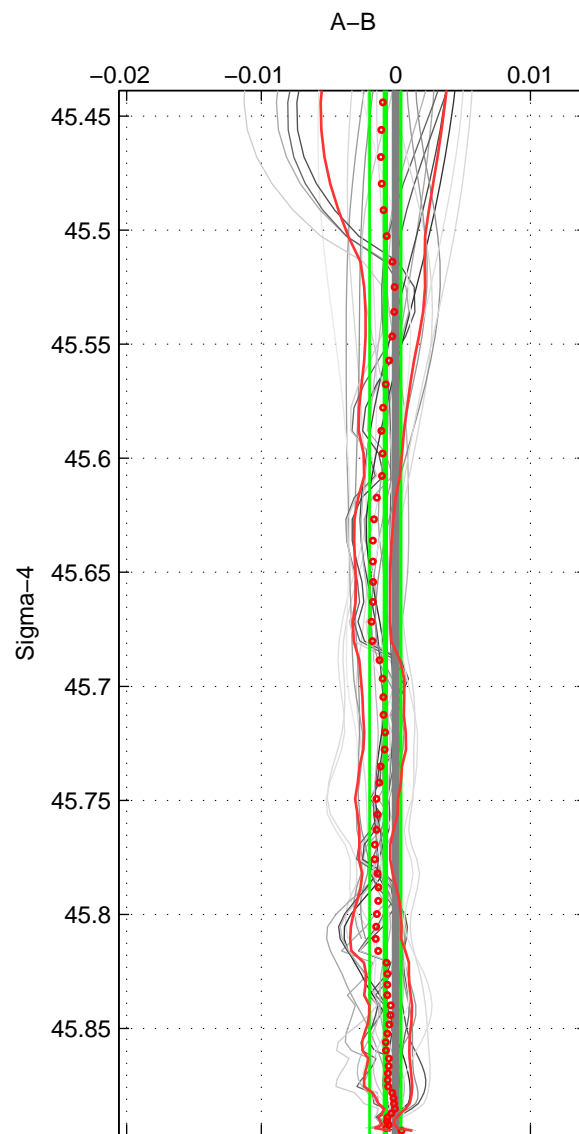

Cruise A (red). Date: Jun 1991 Cruisename: 485-31WT19910531

Cruise B (blue). Date: Mar 1989 Cruisename: 507-32MW19890206

*** "Favourite" values are means of spaces 1 2 3.

	Offset	O.StDev	Ratio	R.Stdev	Rating
SIGMA:	-0.001	0.001	1.000	0.000	5
THETA:	-0.001	0.001	1.000	0.000	5
DEPTH:	-0.001	0.001	1.000	0.000	5
FAV. :	-0.001	0.001	1.000	0.000	5

Profiles of A: 7
 Profiles of B: 4
 Diff profs : 24
 WMoffset (A-B): -0.00078412
 WMoffset stdev: 0.0011671
 WMratio (A/B): 0.99998
 WMratio stdev: 3.3652e-05

Quality (1-5): 5

Profiles of A: 7
 Profiles of B: 4
 Diff profs : 24
 WMoffset (A-B): -0.00094441
 WMoffset stdev: 0.001493
 WMratio (A/B): 0.99997
 WMratio stdev: 4.3053e-05

Quality (1-5): 5

Profiles of A: 7
 Profiles of B: 4
 Diff profs : 24
 WMoffset (A-B): -0.001329
 WMoffset stdev: 0.0013425
 WMratio (A/B): 0.99996
 WMratio stdev: 3.8697e-05

Quality (1-5): 5