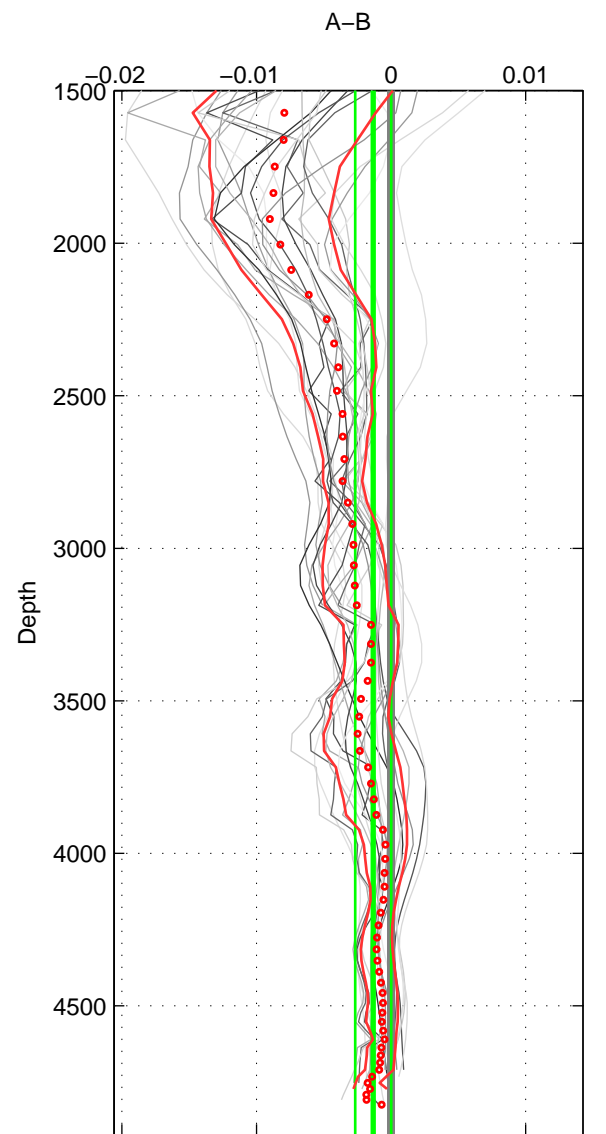

Cruise A (red). Date: Jun 1991 Cruisename: 485-31WT19910531

Cruise B (blue). Date: Mar 1989 Cruisename: 507-32MW19890206

*** "Favourite" values are means of spaces 1 2 3.

	Offset	O.StDev	Ratio	R.Stdev	Rating
SIGMA:	-0.001	0.001	1.000	0.000	5
THETA:	-0.001	0.001	1.000	0.000	5
DEPTH:	-0.001	0.001	1.000	0.000	5
FAV. :	-0.001	0.001	1.000	0.000	5

Profiles of A: 7
 Profiles of B: 4
 Diff profs : 24
 WMoffset (A-B): -0.00078412
 WMoffset stdev: 0.0011671
 WMratio (A/B): 0.99998
 WMratio stdev: 3.3652e-05

Quality (1-5): 5

Profiles of A: 7
 Profiles of B: 4
 Diff profs : 24
 WMoffset (A-B): -0.00094441
 WMoffset stdev: 0.001493
 WMratio (A/B): 0.99997
 WMratio stdev: 4.3053e-05

Quality (1-5): 5

Profiles of A: 7
 Profiles of B: 4
 Diff profs : 24
 WMoffset (A-B): -0.001329
 WMoffset stdev: 0.0013425
 WMratio (A/B): 0.99996
 WMratio stdev: 3.8697e-05

Quality (1-5): 5