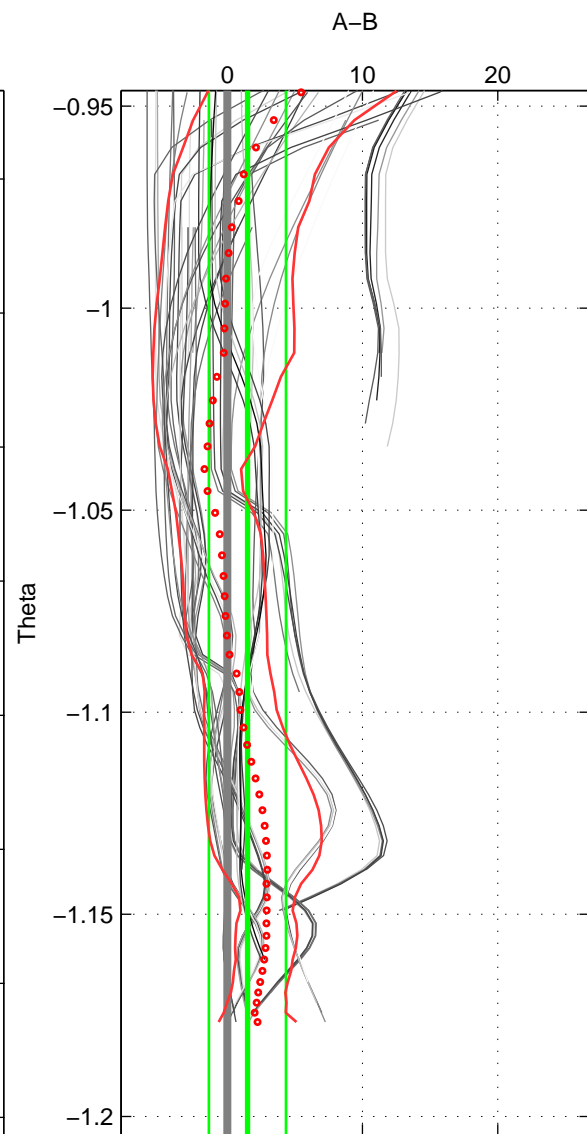

Cruise A (red). Date: Mar 1994 Cruisename: 71-58AA19940224

Cruise B (blue). Date: Nov 1996 Cruisename: 95-58JH19961030

\*\*\* "Favourite" values are means of spaces 1 2 3.

	Offset	O.StDev	Ratio	R.Stdev	Rating
SIGMA:	0.002	0.003	1.000	0.000	4
THETA:	0.001	0.003	1.000	0.000	4
DEPTH:	0.000	0.000	1.000	0.000	4
FAV.:	0.001	0.002	1.000	0.000	4

Profiles of A: 8  
 Profiles of B: 14  
 Diff profs: 46  
 WMoffset (A-B): 0.0015022  
 WMoffset stdev: 0.0025649  
 WMratio (A/B): 1  
 WMratio stdev: 7.3488e-05

Quality (1-5): 4

Profiles of A: 8  
 Profiles of B: 14  
 Diff profs: 46  
 WMoffset (A-B): 0.0014954  
 WMoffset stdev: 0.0028505  
 WMratio (A/B): 1  
 WMratio stdev: 8.167e-05

Quality (1-5): 4

Profiles of A: 8  
 Profiles of B: 14  
 Diff profs: 46  
 WMoffset (A-B): 0.00012868  
 WMoffset stdev: 0.00031711  
 WMratio (A/B): 1  
 WMratio stdev: 9.0864e-06

Quality (1-5): 4