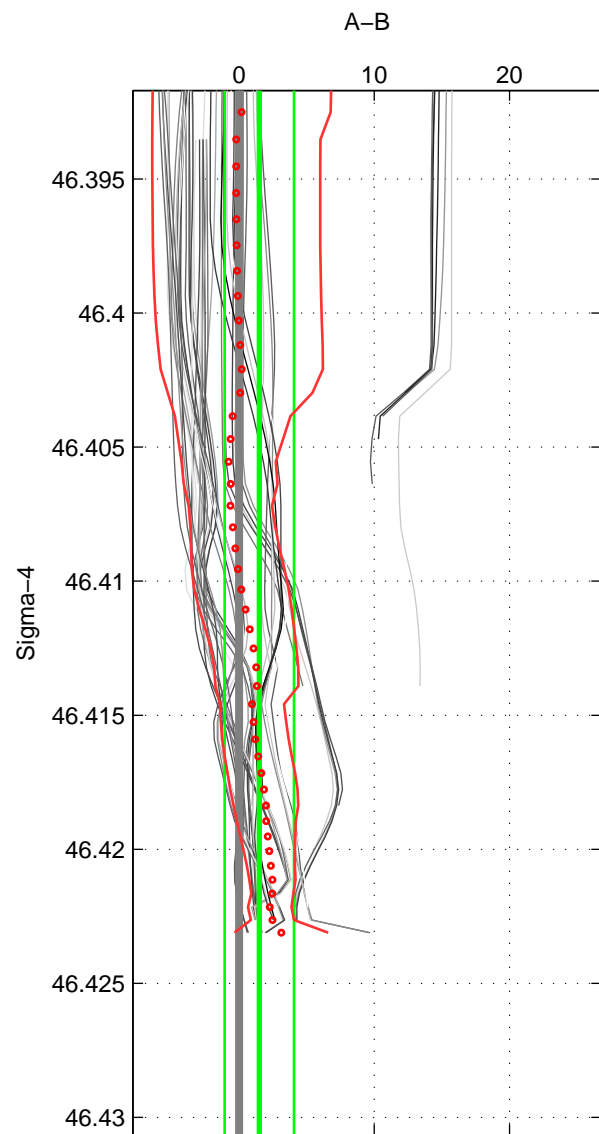

Cruise A (red). Date: Mar 1994 Cruisename: 71-58AA19940224

Cruise B (blue). Date: Nov 1996 Cruisename: 95-58JH19961030

\*\*\* "Favourite" values are means of spaces 1 2 3.

	Offset	O.StDev	Ratio	R.Stdev	Rating
SIGMA:	0.002	0.003	1.000	0.000	4
THETA:	0.001	0.003	1.000	0.000	4
DEPTH:	0.000	0.000	1.000	0.000	4
FAV.:	0.001	0.002	1.000	0.000	4

Profiles of A: 8  
 Profiles of B: 14  
 Diff profs: 46  
 WMoffset (A-B): 0.0015022  
 WMoffset stdev: 0.0025649  
 WMratio (A/B): 1  
 WMratio stdev: 7.3488e-05

Quality (1-5): 4

Profiles of A: 8  
 Profiles of B: 14  
 Diff profs: 46  
 WMoffset (A-B): 0.0014954  
 WMoffset stdev: 0.0028505  
 WMratio (A/B): 1  
 WMratio stdev: 8.167e-05

Quality (1-5): 4

Profiles of A: 8  
 Profiles of B: 14  
 Diff profs: 46  
 WMoffset (A-B): 0.00012868  
 WMoffset stdev: 0.00031711  
 WMratio (A/B): 1  
 WMratio stdev: 9.0864e-06

Quality (1-5): 4