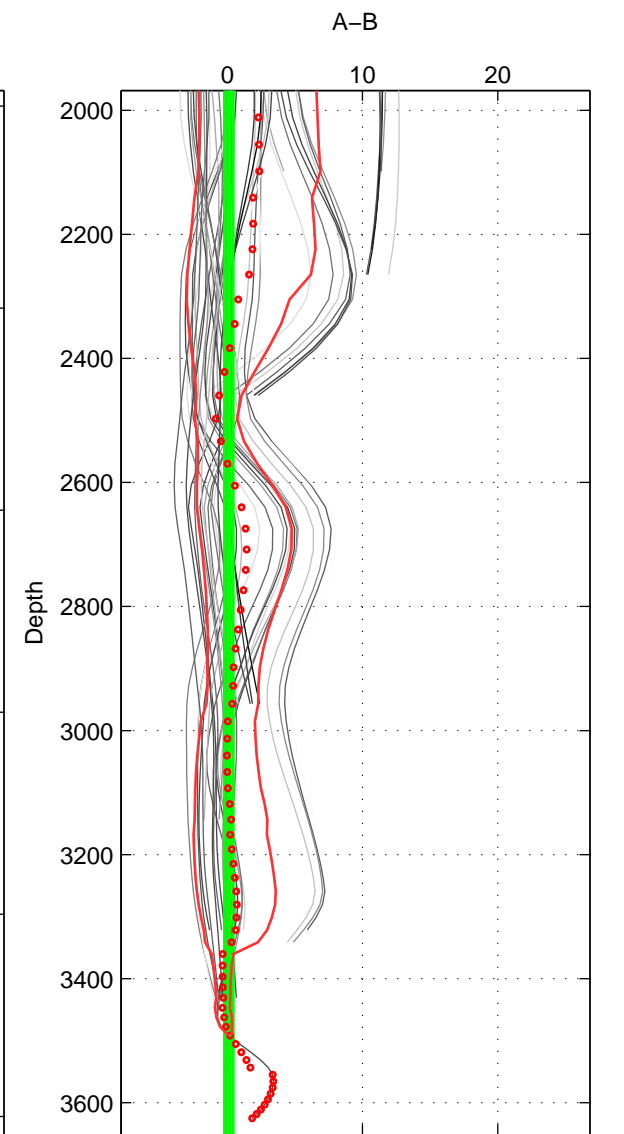

Cruise A (red). Date: Mar 1994 Cruisename: 71-58AA19940224

Cruise B (blue). Date: Nov 1996 Cruisename: 95-58JH19961030

\*\*\* "Favourite" values are means of spaces 1 2 3.

	Offset	O.StDev	Ratio	R.Stdev	Rating
SIGMA:	0.002	0.003	1.000	0.000	4
THETA:	0.001	0.003	1.000	0.000	4
DEPTH:	0.000	0.000	1.000	0.000	4
FAV.:	0.001	0.002	1.000	0.000	4

Profiles of A: 8  
 Profiles of B: 14  
 Diff profs: 46  
 WMoffset (A-B): 0.0015022  
 WMoffset stdev: 0.0025649  
 WMratio (A/B): 1  
 WMratio stdev: 7.3488e-05

Quality (1-5): 4

Profiles of A: 8  
 Profiles of B: 14  
 Diff profs: 46  
 WMoffset (A-B): 0.0014954  
 WMoffset stdev: 0.0028505  
 WMratio (A/B): 1  
 WMratio stdev: 8.167e-05

Quality (1-5): 4

Profiles of A: 8  
 Profiles of B: 14  
 Diff profs: 46  
 WMoffset (A-B): 0.00012868  
 WMoffset stdev: 0.00031711  
 WMratio (A/B): 1  
 WMratio stdev: 9.0864e-06

Quality (1-5): 4