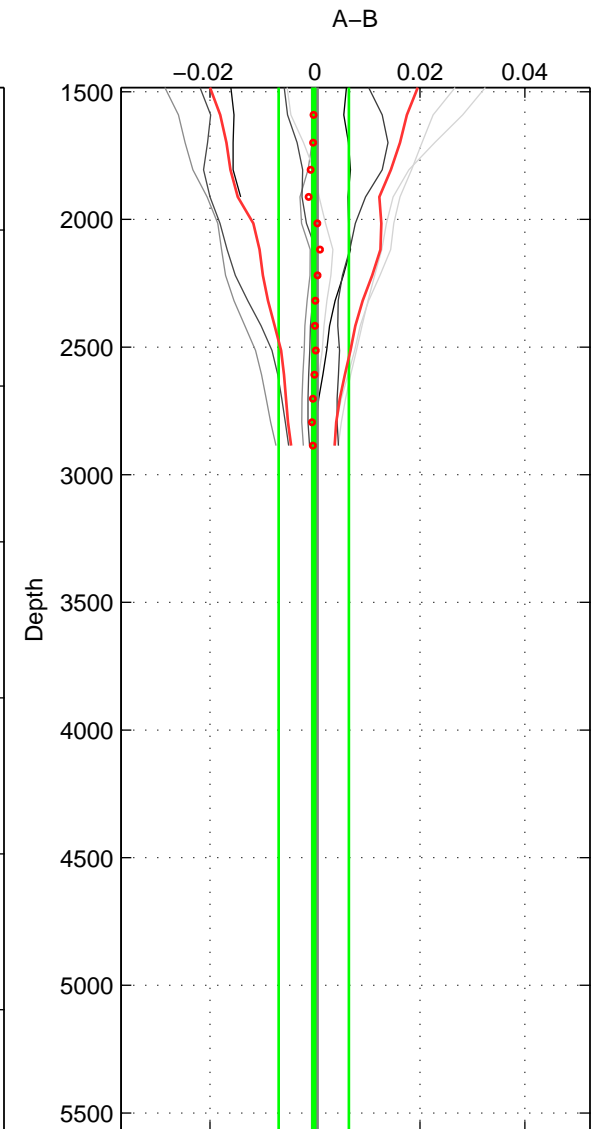

Cruise A (red). Date: Sep 1999 Cruisename: 554-49HG19990804

Cruise B (blue). Date: Jul 2001 Cruisename: 575-49HO20010710

\*\*\* "Favourite" values are means of spaces 1 2.

	Offset	O.StDev	Ratio	R.Stdev	Rating
SIGMA:	-0.000	0.001	1.000	0.000	4
THETA:	-0.000	0.003	1.000	0.000	4
DEPTH:	-0.000	0.007	1.000	0.000	3
FAV.:	-0.000	0.002	1.000	0.000	4

Profiles of A: 5  
 Profiles of B: 6  
 Diff profs : 10  
 WMoffset (A-B): -6.0597e-05  
 WMoffset stdev: 0.0011614  
 WMratio (A/B): 1  
 WMratio stdev: 3.3512e-05

Quality (1-5): 4

Profiles of A: 5  
 Profiles of B: 6  
 Diff profs : 10  
 WMoffset (A-B): -0.00023533  
 WMoffset stdev: 0.0029098  
 WMratio (A/B): 0.99999  
 WMratio stdev: 8.4013e-05

Quality (1-5): 4

Profiles of A: 5  
 Profiles of B: 6  
 Diff profs : 10  
 WMoffset (A-B): -0.00023202  
 WMoffset stdev: 0.0066827  
 WMratio (A/B): 0.99999  
 WMratio stdev: 0.00019284

Quality (1-5): 3