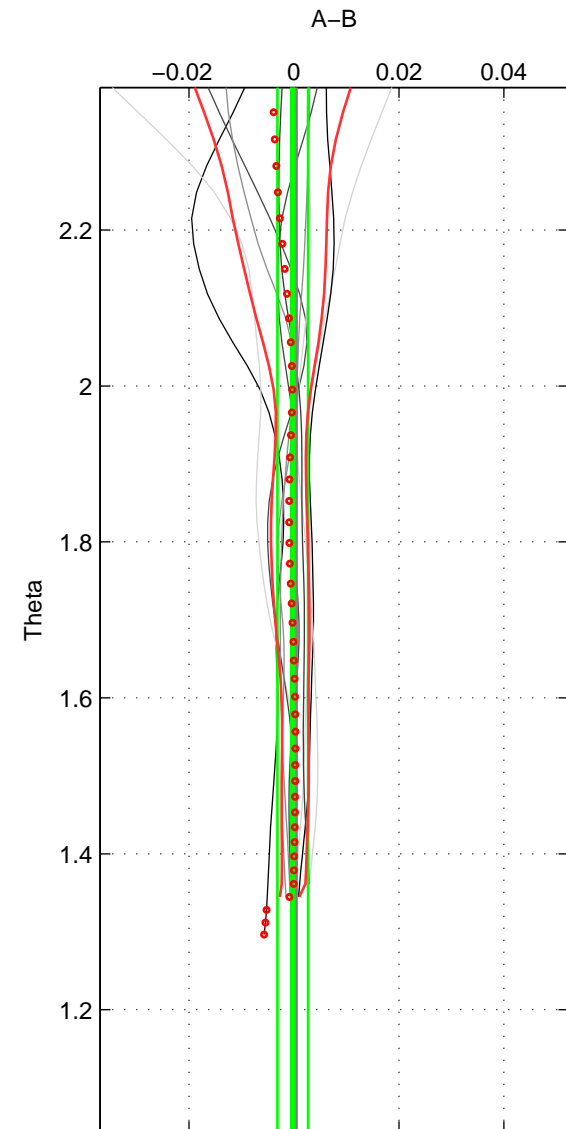

Cruise A (red). Date: Sep 1999 Cruisename: 554-49HG19990804

Cruise B (blue). Date: Jul 2001 Cruisename: 575-49HO20010710

\*\*\* "Favourite" values are means of spaces 1 2.

	Offset	O.StDev	Ratio	R.Stdev	Rating
SIGMA:	-0.000	0.001	1.000	0.000	4
THETA:	-0.000	0.003	1.000	0.000	4
DEPTH:	-0.000	0.007	1.000	0.000	3
FAV.:	-0.000	0.002	1.000	0.000	4

Profiles of A: 5  
 Profiles of B: 6  
 Diff profs : 10  
 WMoffset (A-B): -6.0597e-05  
 WMoffset stdev: 0.0011614  
 WMratio (A/B): 1  
 WMratio stdev: 3.3512e-05

Quality (1-5): 4

Profiles of A: 5  
 Profiles of B: 6  
 Diff profs : 10  
 WMoffset (A-B): -0.00023533  
 WMoffset stdev: 0.0029098  
 WMratio (A/B): 0.99999  
 WMratio stdev: 8.4013e-05

Quality (1-5): 4

Profiles of A: 5  
 Profiles of B: 6  
 Diff profs : 10  
 WMoffset (A-B): -0.00023202  
 WMoffset stdev: 0.0066827  
 WMratio (A/B): 0.99999  
 WMratio stdev: 0.00019284

Quality (1-5): 3