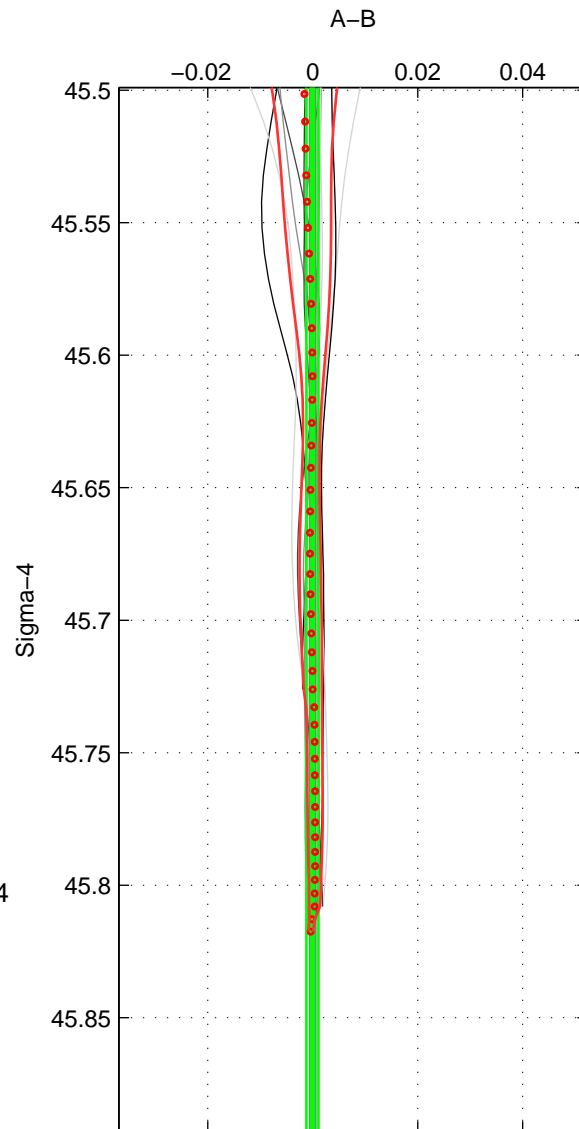

Cruise A (red). Date: Sep 1999 Cruisename: 554-49HG19990804

Cruise B (blue). Date: Jul 2001 Cruisename: 575-49HO20010710

\*\*\* "Favourite" values are means of spaces 1 2.

	Offset	O.StDev	Ratio	R.Stdev	Rating
SIGMA:	-0.000	0.001	1.000	0.000	4
THETA:	-0.000	0.003	1.000	0.000	4
DEPTH:	-0.000	0.007	1.000	0.000	3
FAV.:	-0.000	0.002	1.000	0.000	4

Profiles of A: 5  
 Profiles of B: 6  
 Diff profs : 10  
 WMoffset (A-B): -6.0597e-05  
 WMoffset stdev: 0.0011614  
 WMratio (A/B): 1  
 WMratio stdev: 3.3512e-05

Quality (1-5): 4

Profiles of A: 5  
 Profiles of B: 6  
 Diff profs : 10  
 WMoffset (A-B): -0.00023533  
 WMoffset stdev: 0.0029098  
 WMratio (A/B): 0.99999  
 WMratio stdev: 8.4013e-05

Quality (1-5): 4

Profiles of A: 5  
 Profiles of B: 6  
 Diff profs : 10  
 WMoffset (A-B): -0.00023202  
 WMoffset stdev: 0.0066827  
 WMratio (A/B): 0.99999  
 WMratio stdev: 0.00019284

Quality (1-5): 3