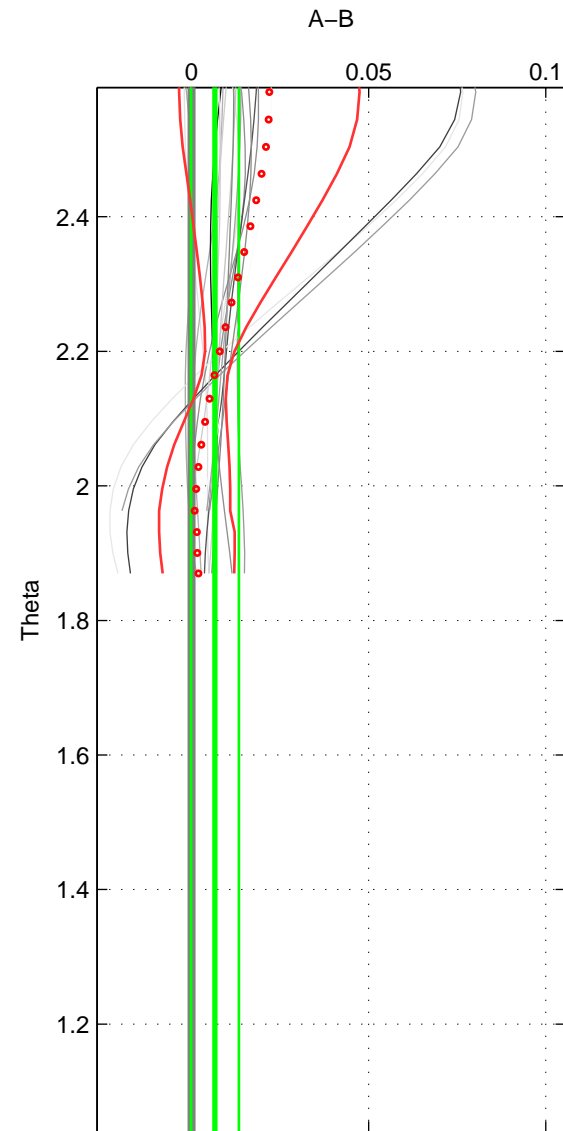

Cruise A (red). Date: Jan 1994 Cruisename: 526-49EW19940115

Cruise B (blue). Date: Jul 2005 Cruisename: 669-49UF20050615

*** "Favourite" values are means of spaces 1 2.

	Offset	O.StDev	Ratio	R.Stdev	Rating
SIGMA:	0.004	0.005	1.000	0.000	4
THETA:	0.007	0.007	1.000	0.000	4
DEPTH:	0.010	0.008	1.000	0.000	3
FAV.:	0.005	0.006	1.000	0.000	4

Profiles of A: 9
 Profiles of B: 3
 Diff profs : 19
 WMoffset (A-B): 0.0038137
 WMoffset stdev: 0.0049315
 WMratio (A/B): 1.0001
 WMratio stdev: 0.00014273

Quality (1-5): 4

Profiles of A: 9
 Profiles of B: 3
 Diff profs : 19
 WMoffset (A-B): 0.006603
 WMoffset stdev: 0.006722
 WMratio (A/B): 1.0002
 WMratio stdev: 0.00019458

Quality (1-5): 4

Profiles of A: 9
 Profiles of B: 3
 Diff profs : 19
 WMoffset (A-B): 0.0097585
 WMoffset stdev: 0.0081155
 WMratio (A/B): 1.0003
 WMratio stdev: 0.00023548

Quality (1-5): 3

Please note that statistics are bad.