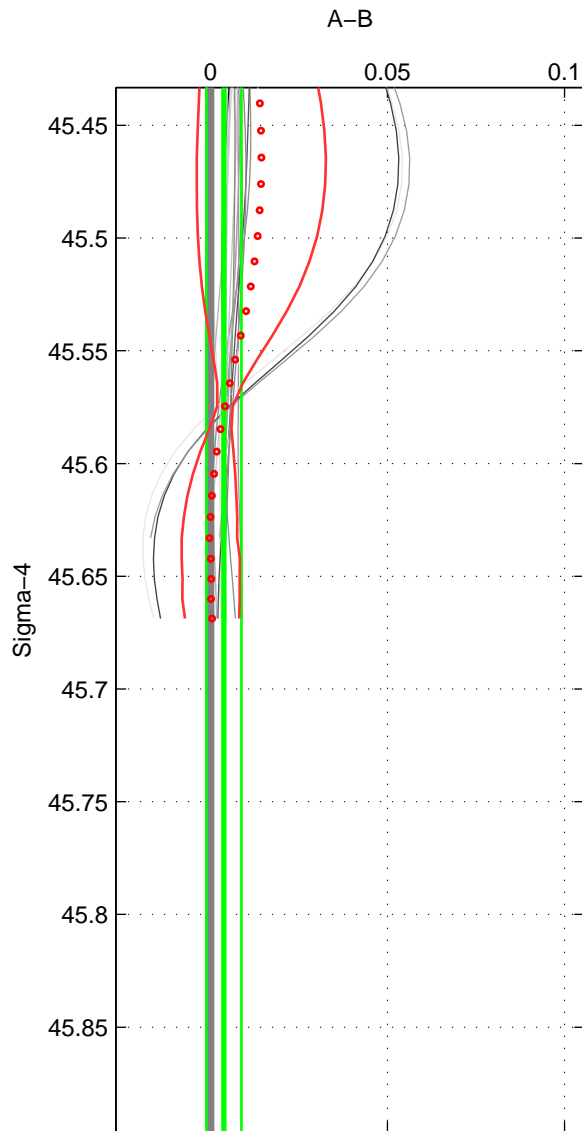

Cruise A (red). Date: Jan 1994 Cruisename: 526-49EW19940115

Cruise B (blue). Date: Jul 2005 Cruisename: 669-49UF20050615

*** "Favourite" values are means of spaces 1 2.

	Offset	O.StDev	Ratio	R.Stdev	Rating
SIGMA:	0.004	0.005	1.000	0.000	4
THETA:	0.007	0.007	1.000	0.000	4
DEPTH:	0.010	0.008	1.000	0.000	3
FAV.:	0.005	0.006	1.000	0.000	4

Profiles of A: 9
 Profiles of B: 3
 Diff profs : 19
 WMoffset (A-B): 0.0038137
 WMoffset stdev: 0.0049315
 WMratio (A/B): 1.0001
 WMratio stdev: 0.00014273

Quality (1-5): 4

Profiles of A: 9
 Profiles of B: 3
 Diff profs : 19
 WMoffset (A-B): 0.006603
 WMoffset stdev: 0.006722
 WMratio (A/B): 1.0002
 WMratio stdev: 0.00019458

Quality (1-5): 4

Profiles of A: 9
 Profiles of B: 3
 Diff profs : 19
 WMoffset (A-B): 0.0097585
 WMoffset stdev: 0.0081155
 WMratio (A/B): 1.0003
 WMratio stdev: 0.00023548

Quality (1-5): 3

Please note that statistics are bad.