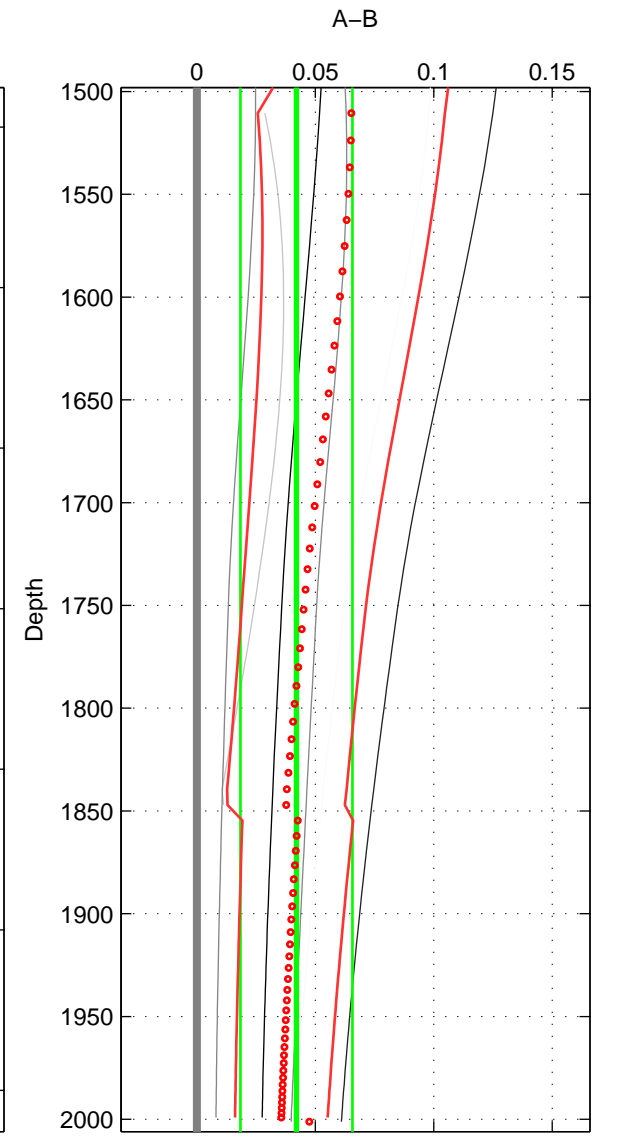

Cruise A (red). Date: May 1999 Cruisename: 687-49UP19990419

Cruise B (blue). Date: Feb 2006 Cruisename: 710-49UP20060113

*** "Favourite" values are means of spaces 1 2 3.

	Offset	O.StDev	Ratio	R.Stdev	Rating
SIGMA:	0.007	0.006	1.000	0.000	2
THETA:	0.015	0.014	1.000	0.000	2
DEPTH:	0.042	0.024	1.001	0.001	2
FAV.:	0.021	0.014	1.001	0.000	2

Profiles of A: 7
 Profiles of B: 2
 Diff profs : 7
 WMoffset (A-B): 0.0071566
 WMoffset stdev: 0.0055881
 WMratio (A/B): 1.0002
 WMratio stdev: 0.00016185

Quality (1-5): 2

Profiles of A: 7
 Profiles of B: 2
 Diff profs : 7
 WMoffset (A-B): 0.015121
 WMoffset stdev: 0.014063
 WMratio (A/B): 1.0004
 WMratio stdev: 0.00040763

Quality (1-5): 2

Profiles of A: 7
 Profiles of B: 2
 Diff profs : 7
 WMoffset (A-B): 0.042025
 WMoffset stdev: 0.023681
 WMratio (A/B): 1.0012
 WMratio stdev: 0.00068619

Quality (1-5): 2