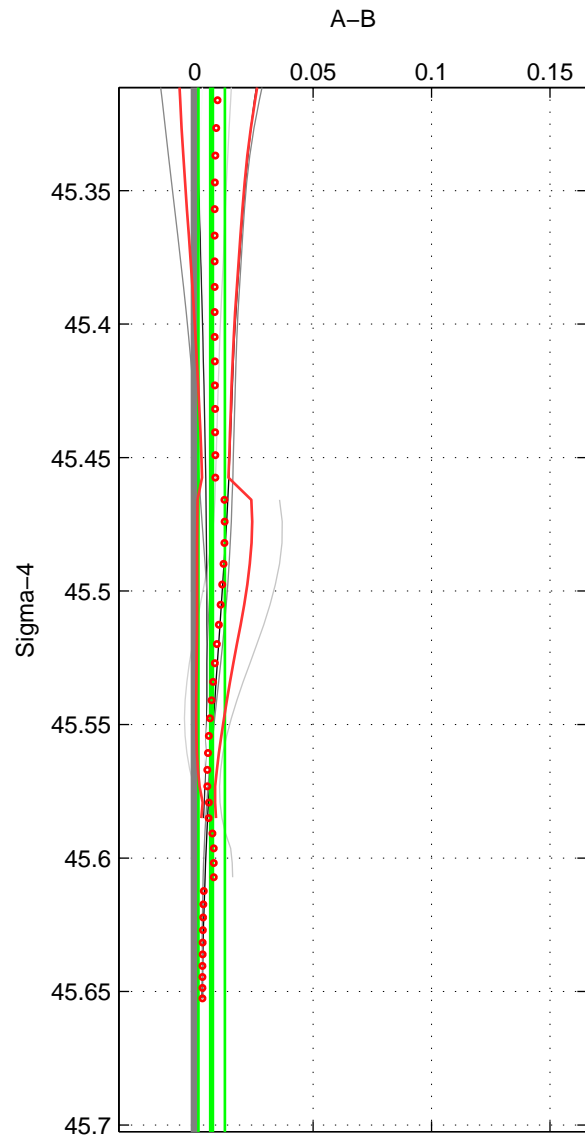

Cruise A (red). Date: May 1999 Cruisename: 687-49UP19990419

Cruise B (blue). Date: Feb 2006 Cruisename: 710-49UP20060113

*** "Favourite" values are means of spaces 1 2 3.

	Offset	O.StDev	Ratio	R.Stdev	Rating
SIGMA:	0.007	0.006	1.000	0.000	2
THETA:	0.015	0.014	1.000	0.000	2
DEPTH:	0.042	0.024	1.001	0.001	2
FAV.:	0.021	0.014	1.001	0.000	2

Profiles of A: 7
 Profiles of B: 2
 Diff profs : 7
 WMoffset (A-B): 0.0071566
 WMoffset stdev: 0.0055881
 WMratio (A/B): 1.0002
 WMratio stdev: 0.00016185

Quality (1-5): 2

Profiles of A: 7
 Profiles of B: 2
 Diff profs : 7
 WMoffset (A-B): 0.015121
 WMoffset stdev: 0.014063
 WMratio (A/B): 1.0004
 WMratio stdev: 0.00040763

Quality (1-5): 2

Profiles of A: 7
 Profiles of B: 2
 Diff profs : 7
 WMoffset (A-B): 0.042025
 WMoffset stdev: 0.023681
 WMratio (A/B): 1.0012
 WMratio stdev: 0.00068619

Quality (1-5): 2