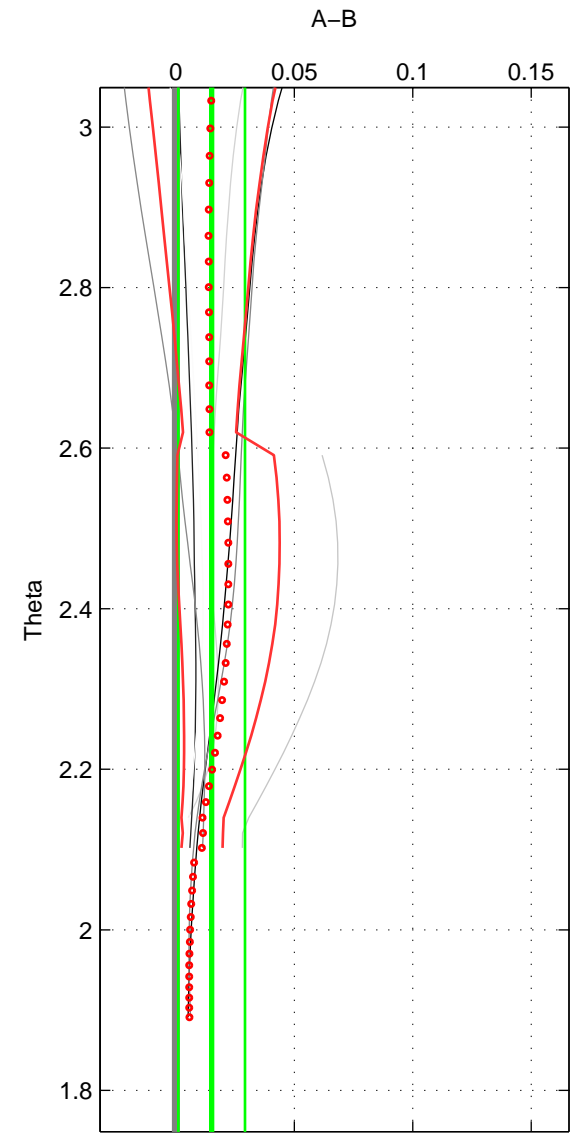

Cruise A (red). Date: May 1999 Cruisename: 687-49UP19990419

Cruise B (blue). Date: Feb 2006 Cruisename: 710-49UP20060113

*** "Favourite" values are means of spaces 1 2 3.

	Offset	O.StDev	Ratio	R.Stdev	Rating
SIGMA:	0.007	0.006	1.000	0.000	2
THETA:	0.015	0.014	1.000	0.000	2
DEPTH:	0.042	0.024	1.001	0.001	2
FAV.:	0.021	0.014	1.001	0.000	2

Profiles of A: 7
 Profiles of B: 2
 Diff profs : 7
 WMoffset (A-B): 0.0071566
 WMoffset stdev: 0.0055881
 WMratio (A/B): 1.0002
 WMratio stdev: 0.00016185

Quality (1-5): 2

Profiles of A: 7
 Profiles of B: 2
 Diff profs : 7
 WMoffset (A-B): 0.015121
 WMoffset stdev: 0.014063
 WMratio (A/B): 1.0004
 WMratio stdev: 0.00040763

Quality (1-5): 2

Profiles of A: 7
 Profiles of B: 2
 Diff profs : 7
 WMoffset (A-B): 0.042025
 WMoffset stdev: 0.023681
 WMratio (A/B): 1.0012
 WMratio stdev: 0.00068619

Quality (1-5): 2