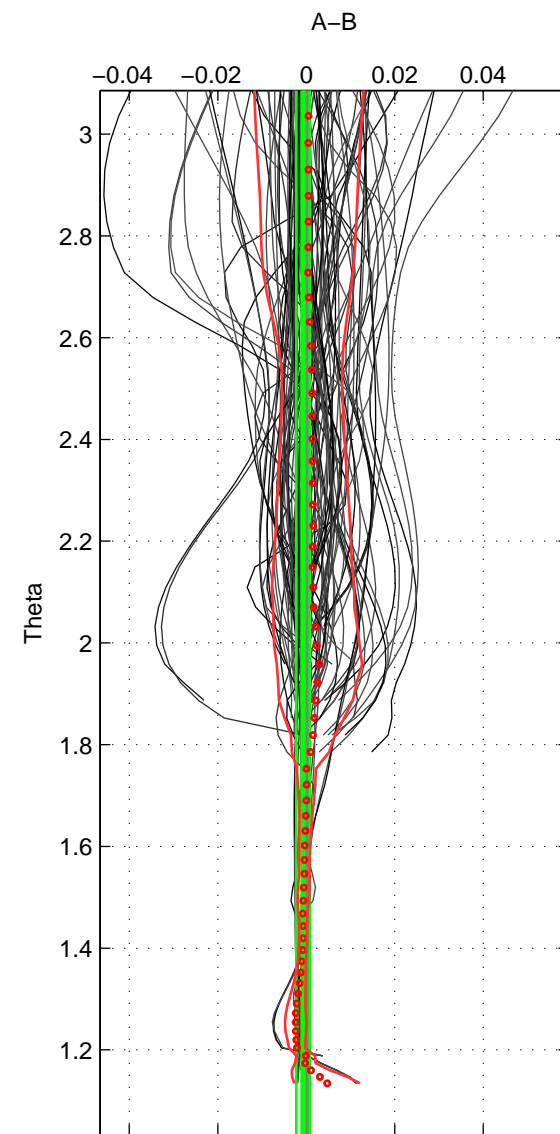

Cruise A (red). Date: Jul 2001 Cruisename: 656-49UF20010710  
 Cruise B (blue). Date: Jul 2010 Cruisename: 718-49UP20100706

\*\*\* "Favourite" values are means of spaces 1 2.

	Offset	O.StDev	Ratio	R.Stdev	Rating
SIGMA:	0.000	0.006	1.000	0.000	5
THETA:	-0.001	0.002	1.000	0.000	5
DEPTH:	0.000	0.003	1.000	0.000	3
FAV.:	-0.000	0.004	1.000	0.000	5

Profiles of A: 32  
 Profiles of B: 71  
 Diff profs : 100  
 WMoffset (A-B): 0.00038804  
 WMoffset stdev: 0.0056215  
 WMratio (A/B): 1  
 WMratio stdev: 0.0001626

Quality (1-5): 5

Profiles of A: 32  
 Profiles of B: 71  
 Diff profs : 100  
 WMoffset (A-B): -0.00073198  
 WMoffset stdev: 0.001506  
 WMratio (A/B): 0.99998  
 WMratio stdev: 4.3429e-05

Quality (1-5): 5

Profiles of A: 32  
 Profiles of B: 71  
 Diff profs : 100  
 WMoffset (A-B): 0.00025806  
 WMoffset stdev: 0.0028987  
 WMratio (A/B): 1  
 WMratio stdev: 8.359e-05

Quality (1-5): 3

Please note that statistics are bad.