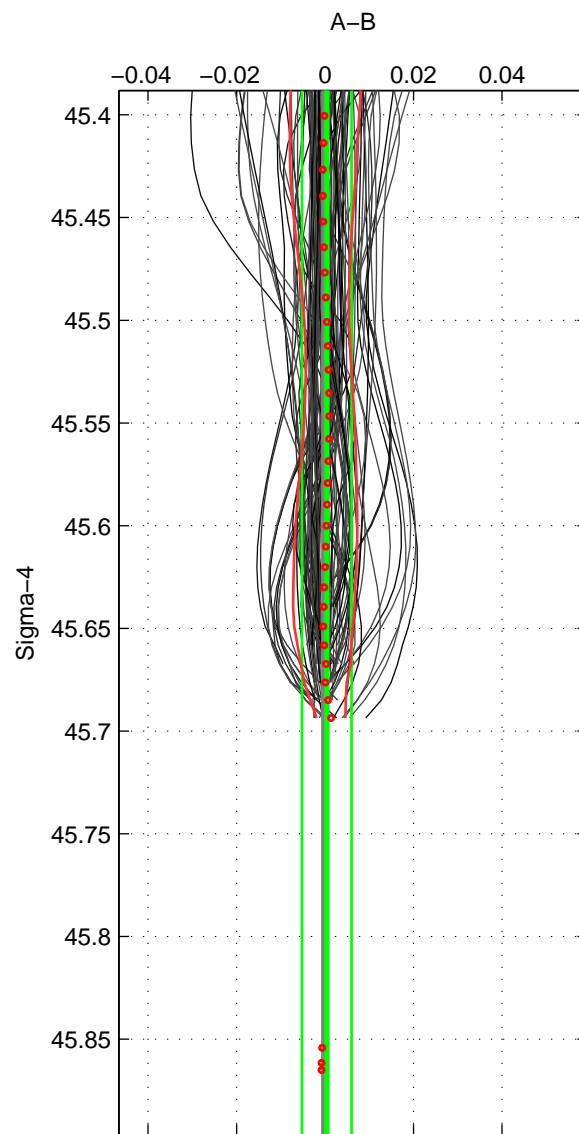

Cruise A (red). Date: Jul 2001 Cruisename: 656-49UF20010710  
 Cruise B (blue). Date: Jul 2010 Cruisename: 718-49UP20100706

\*\*\* "Favourite" values are means of spaces 1 2.

	Offset	O.StDev	Ratio	R.Stdev	Rating
SIGMA:	0.000	0.006	1.000	0.000	5
THETA:	-0.001	0.002	1.000	0.000	5
DEPTH:	0.000	0.003	1.000	0.000	3
FAV.:	-0.000	0.004	1.000	0.000	5

Profiles of A: 32  
 Profiles of B: 71  
 Diff profs : 100  
 WMoffset (A-B): 0.00038804  
 WMoffset stdev: 0.0056215  
 WMratio (A/B): 1  
 WMratio stdev: 0.0001626

Quality (1-5): 5

Profiles of A: 32  
 Profiles of B: 71  
 Diff profs : 100  
 WMoffset (A-B): -0.00073198  
 WMoffset stdev: 0.001506  
 WMratio (A/B): 0.99998  
 WMratio stdev: 4.3429e-05

Quality (1-5): 5

Profiles of A: 32  
 Profiles of B: 71  
 Diff profs : 100  
 WMoffset (A-B): 0.00025806  
 WMoffset stdev: 0.0028987  
 WMratio (A/B): 1  
 WMratio stdev: 8.359e-05

Quality (1-5): 3

Please note that statistics are bad.