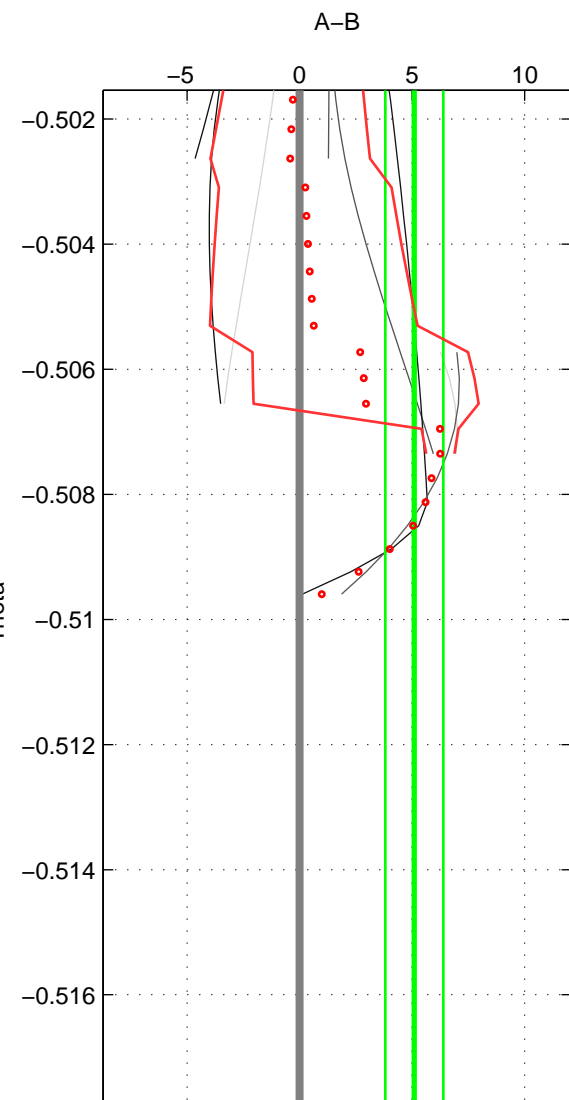

Cruise A (red). Date: Sep 2003 Cruisename: 54-32H120030911

Cruise B (blue). Date: Sep 2005 Cruisename: 110-77DN20050819

*** "Favourite" values are means of spaces 1 2.

	Offset	O.StDev	Ratio	R.Stdev	Rating
SIGMA:	0.001	0.001	1.000	0.000	3
THETA:	0.005	0.001	1.000	0.000	3
DEPTH:	-0.002	0.002	1.000	0.000	2
FAV.:	0.003	0.001	1.000	0.000	3

Profiles of A: 3
 Profiles of B: 3
 Diff profs : 9
 WMoffset (A-B): 0.00059099
 WMoffset stdev: 0.00091446
 WMratio (A/B): 1
 WMratio stdev: 2.6168e-05

Quality (1-5): 3

Profiles of A: 3
 Profiles of B: 3
 Diff profs : 8
 WMoffset (A-B): 0.0051009
 WMoffset stdev: 0.0012886
 WMratio (A/B): 1.0001
 WMratio stdev: 3.6885e-05

Quality (1-5): 3

Please note that statistics are bad.

Profiles of A: 4
 Profiles of B: 3
 Diff profs : 12
 WMoffset (A-B): -0.0018805
 WMoffset stdev: 0.0017418
 WMratio (A/B): 0.99995
 WMratio stdev: 4.9841e-05