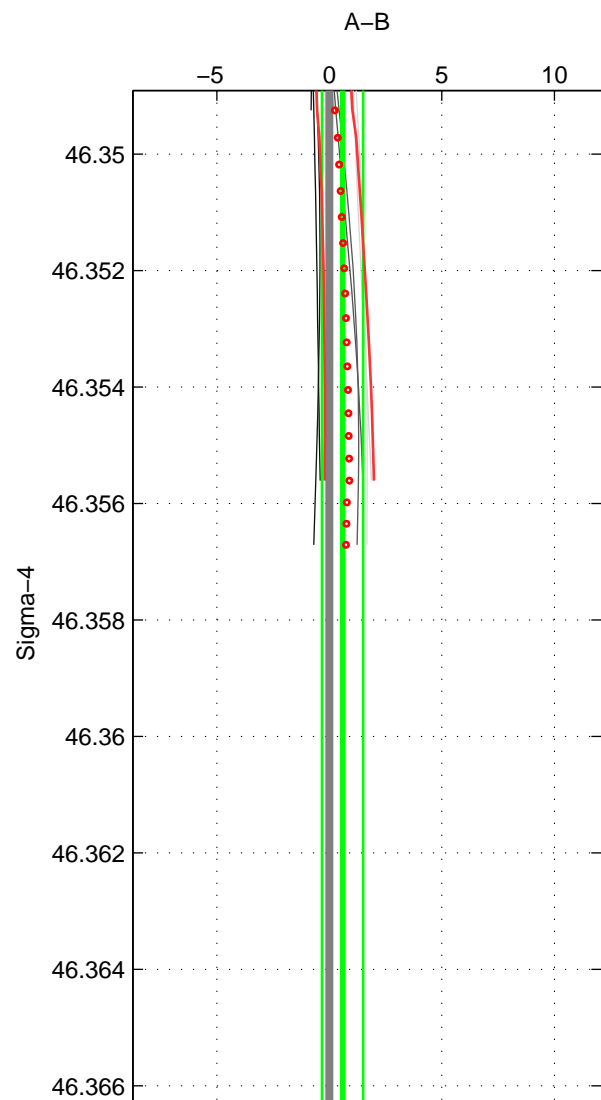

Cruise A (red). Date: Sep 2003 Cruisename: 54-32H120030911

Cruise B (blue). Date: Sep 2005 Cruisename: 110-77DN20050819

*** "Favourite" values are means of spaces 1 2.

	Offset	O.StDev	Ratio	R.Stdev	Rating
SIGMA:	0.001	0.001	1.000	0.000	3
THETA:	0.005	0.001	1.000	0.000	3
DEPTH:	-0.002	0.002	1.000	0.000	2
FAV.:	0.003	0.001	1.000	0.000	3

Profiles of A: 3
 Profiles of B: 3
 Diff profs : 9
 WMoffset (A-B): 0.00059099
 WMoffset stdev: 0.00091446
 WMratio (A/B): 1
 WMratio stdev: 2.6168e-05

Quality (1-5): 3

Profiles of A: 3
 Profiles of B: 3
 Diff profs : 8
 WMoffset (A-B): 0.0051009
 WMoffset stdev: 0.0012886
 WMratio (A/B): 1.0001
 WMratio stdev: 3.6885e-05

Quality (1-5): 3

Please note that statistics are bad.

Profiles of A: 4
 Profiles of B: 3
 Diff profs : 12
 WMoffset (A-B): -0.0018805
 WMoffset stdev: 0.0017418
 WMratio (A/B): 0.99995
 WMratio stdev: 4.9841e-05