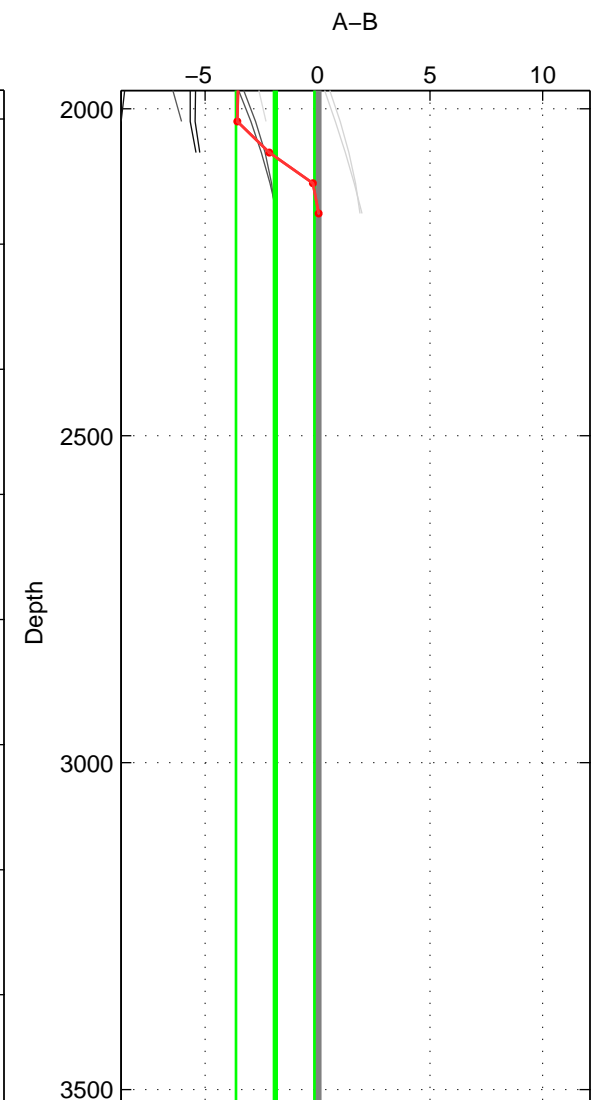

Cruise A (red). Date: Sep 2003 Cruisename: 54-32H120030911

Cruise B (blue). Date: Sep 2005 Cruisename: 110-77DN20050819

*** "Favourite" values are means of spaces 1 2.

	Offset	O.StDev	Ratio	R.Stdev	Rating
SIGMA:	0.001	0.001	1.000	0.000	3
THETA:	0.005	0.001	1.000	0.000	3
DEPTH:	-0.002	0.002	1.000	0.000	2
FAV.:	0.003	0.001	1.000	0.000	3

Profiles of A: 3
 Profiles of B: 3
 Diff profs : 9
 WMoffset (A-B): 0.00059099
 WMoffset stdev: 0.00091446
 WMratio (A/B): 1
 WMratio stdev: 2.6168e-05

Quality (1-5): 3

Profiles of A: 3
 Profiles of B: 3
 Diff profs : 8
 WMoffset (A-B): 0.0051009
 WMoffset stdev: 0.0012886
 WMratio (A/B): 1.0001
 WMratio stdev: 3.6885e-05

Quality (1-5): 3

Please note that statistics are bad.

Profiles of A: 4
 Profiles of B: 3
 Diff profs : 12
 WMoffset (A-B): -0.0018805
 WMoffset stdev: 0.0017418
 WMratio (A/B): 0.99995
 WMratio stdev: 4.9841e-05