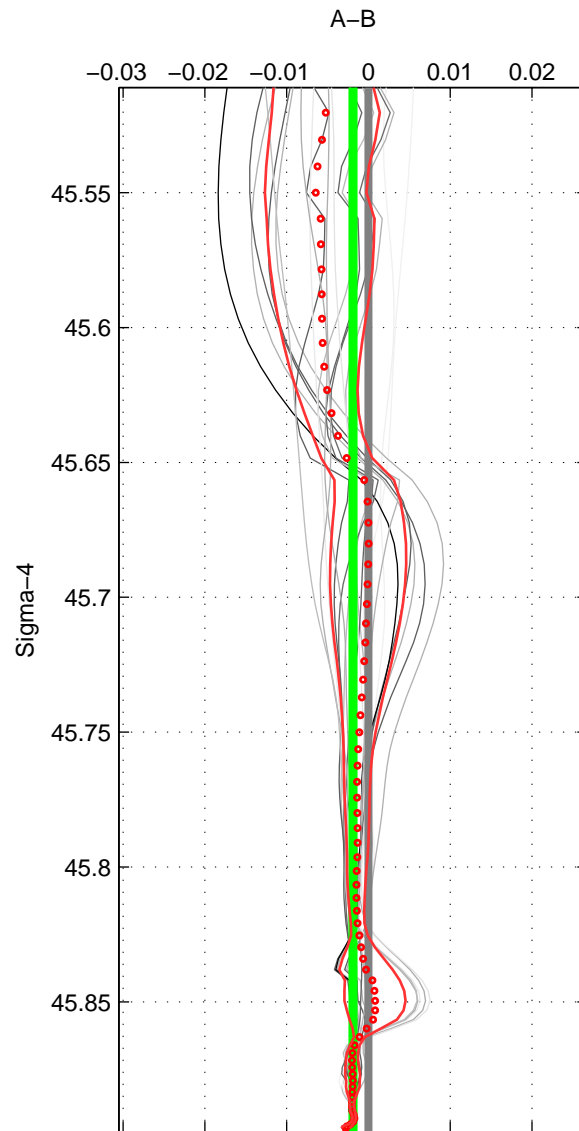

Cruise A (red). Date: Mar 1991 Cruisename: 479-31DS19910307

Cruise B (blue). Date: Dec 2005 Cruisename: 607-49NZ20051031

\*\*\* "Favourite" values are means of spaces 1 2 3.

	Offset	O.StDev	Ratio	R.Stdev	Rating
SIGMA:	-0.002	0.000	1.000	0.000	5
THETA:	-0.002	0.001	1.000	0.000	5
DEPTH:	-0.002	0.000	1.000	0.000	5
FAV. :	-0.002	0.001	1.000	0.000	5

Profiles of A: 4  
 Profiles of B: 5  
 Diff profs : 18  
 WMoffset (A-B): -0.0018846  
 WMoffset stdev: 0.00039932  
 WMratio (A/B): 0.99995  
 WMratio stdev: 1.1507e-05

Quality (1-5): 5

Profiles of A: 4  
 Profiles of B: 5  
 Diff profs : 18  
 WMoffset (A-B): -0.0019894  
 WMoffset stdev: 0.0012613  
 WMratio (A/B): 0.99994  
 WMratio stdev: 3.6354e-05

Quality (1-5): 5

Profiles of A: 4  
 Profiles of B: 5  
 Diff profs : 18  
 WMoffset (A-B): -0.0018956  
 WMoffset stdev: 0.00042682  
 WMratio (A/B): 0.99995  
 WMratio stdev: 1.23e-05

Quality (1-5): 5