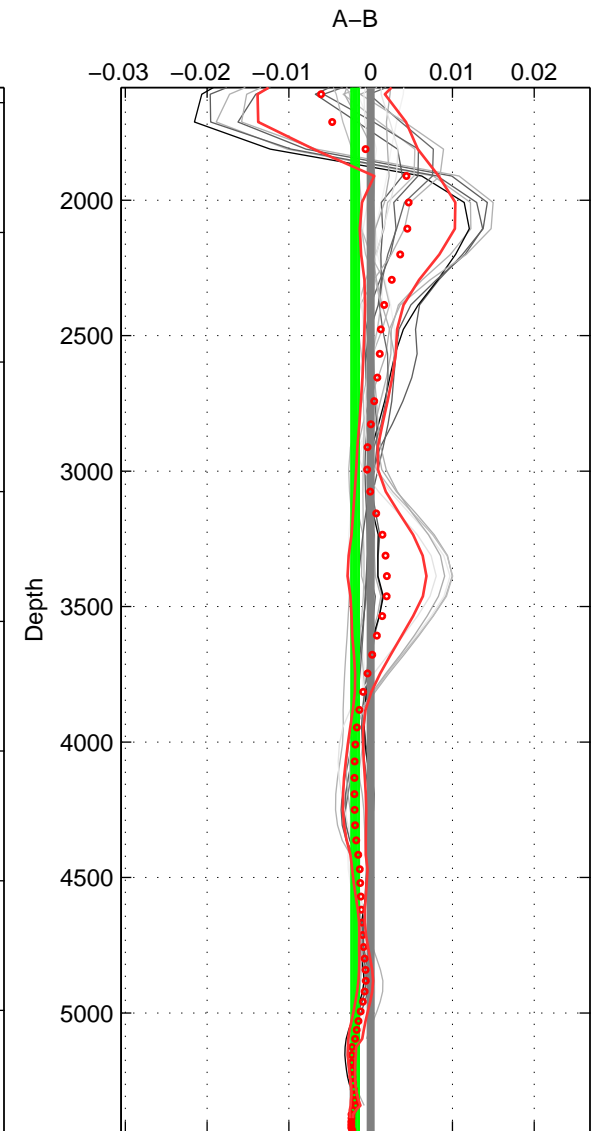

Cruise A (red). Date: Mar 1991 Cruisename: 479-31DS19910307

Cruise B (blue). Date: Dec 2005 Cruisename: 607-49NZ20051031

\*\*\* "Favourite" values are means of spaces 1 2 3.

	Offset	O.StDev	Ratio	R.Stdev	Rating
SIGMA:	-0.002	0.000	1.000	0.000	5
THETA:	-0.002	0.001	1.000	0.000	5
DEPTH:	-0.002	0.000	1.000	0.000	5
FAV. :	-0.002	0.001	1.000	0.000	5

Profiles of A: 4  
 Profiles of B: 5  
 Diff profs : 18  
 WMoffset (A-B): -0.0018846  
 WMoffset stdev: 0.00039932  
 WMratio (A/B): 0.99995  
 WMratio stdev: 1.1507e-05

Quality (1-5): 5

Profiles of A: 4  
 Profiles of B: 5  
 Diff profs : 18  
 WMoffset (A-B): -0.0019894  
 WMoffset stdev: 0.0012613  
 WMratio (A/B): 0.99994  
 WMratio stdev: 3.6354e-05

Quality (1-5): 5

Profiles of A: 4  
 Profiles of B: 5  
 Diff profs : 18  
 WMoffset (A-B): -0.0018956  
 WMoffset stdev: 0.00042682  
 WMratio (A/B): 0.99995  
 WMratio stdev: 1.23e-05

Quality (1-5): 5