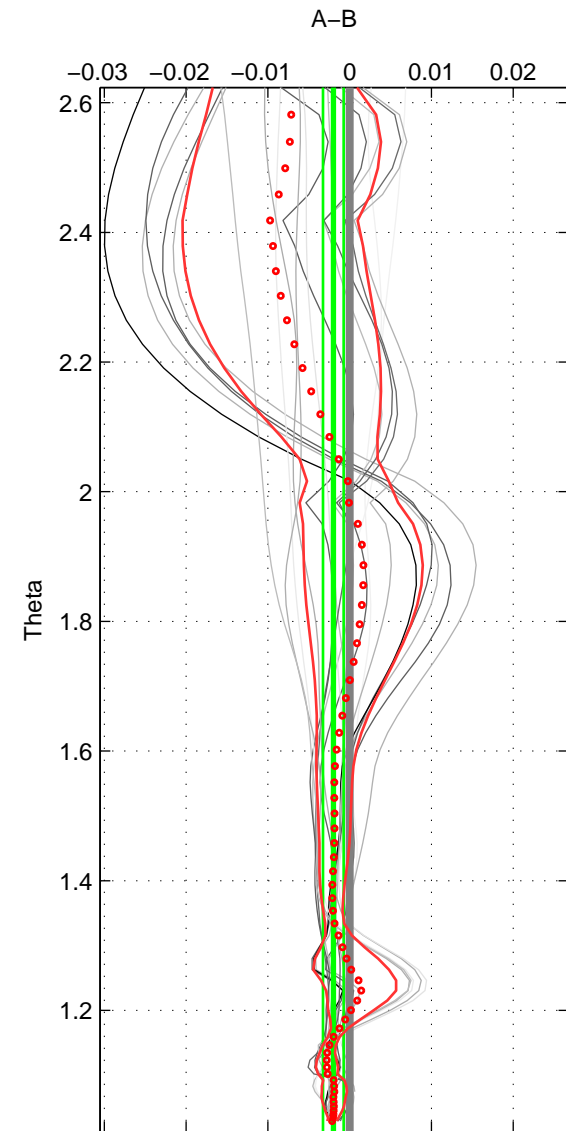

Cruise A (red). Date: Mar 1991 Cruisename: 479-31DS19910307

Cruise B (blue). Date: Dec 2005 Cruisename: 607-49NZ20051031

\*\*\* "Favourite" values are means of spaces 1 2 3.

	Offset	O.StDev	Ratio	R.Stdev	Rating
SIGMA:	-0.002	0.000	1.000	0.000	5
THETA:	-0.002	0.001	1.000	0.000	5
DEPTH:	-0.002	0.000	1.000	0.000	5
FAV. :	-0.002	0.001	1.000	0.000	5

Profiles of A: 4  
 Profiles of B: 5  
 Diff profs : 18  
 WMoffset (A-B): -0.0018846  
 WMoffset stdev: 0.00039932  
 WMratio (A/B): 0.99995  
 WMratio stdev: 1.1507e-05

Quality (1-5): 5

Profiles of A: 4  
 Profiles of B: 5  
 Diff profs : 18  
 WMoffset (A-B): -0.0019894  
 WMoffset stdev: 0.0012613  
 WMratio (A/B): 0.99994  
 WMratio stdev: 3.6354e-05

Quality (1-5): 5

Profiles of A: 4  
 Profiles of B: 5  
 Diff profs : 18  
 WMoffset (A-B): -0.0018956  
 WMoffset stdev: 0.00042682  
 WMratio (A/B): 0.99995  
 WMratio stdev: 1.23e-05

Quality (1-5): 5