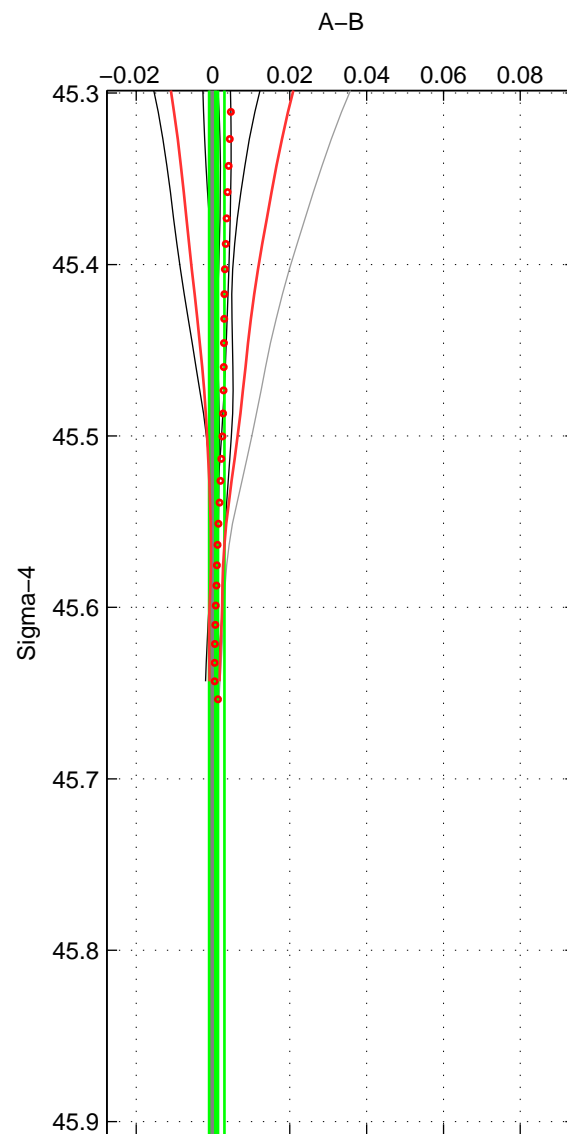

Cruise A (red). Date: Oct 1999 Cruisename: 688-49UP19990917
 Cruise B (blue). Date: Feb 2006 Cruisename: 710-49UP20060113

*** "Favourite" values are means of spaces 1 2.

	Offset	O.StDev	Ratio	R.Stdev	Rating
SIGMA:	0.001	0.002	1.000	0.000	4
THETA:	0.003	0.006	1.000	0.000	4
DEPTH:	0.014	0.008	1.000	0.000	3
FAV.:	0.002	0.004	1.000	0.000	4

Profiles of A: 10
 Profiles of B: 12
 Diff profs : 7
 WMoffset (A-B): 0.00099618
 WMoffset stdev: 0.0020028
 WMratio (A/B): 1
 WMratio stdev: 5.7909e-05

Quality (1-5): 4

Profiles of A: 10
 Profiles of B: 12
 Diff profs : 7
 WMoffset (A-B): 0.0025311
 WMoffset stdev: 0.0056361
 WMratio (A/B): 1.0001
 WMratio stdev: 0.00016315

Quality (1-5): 4

Profiles of A: 10
 Profiles of B: 12
 Diff profs : 7
 WMoffset (A-B): 0.013922
 WMoffset stdev: 0.0082665
 WMratio (A/B): 1.0004
 WMratio stdev: 0.00023951

Quality (1-5): 3

Please note that statistics are bad.