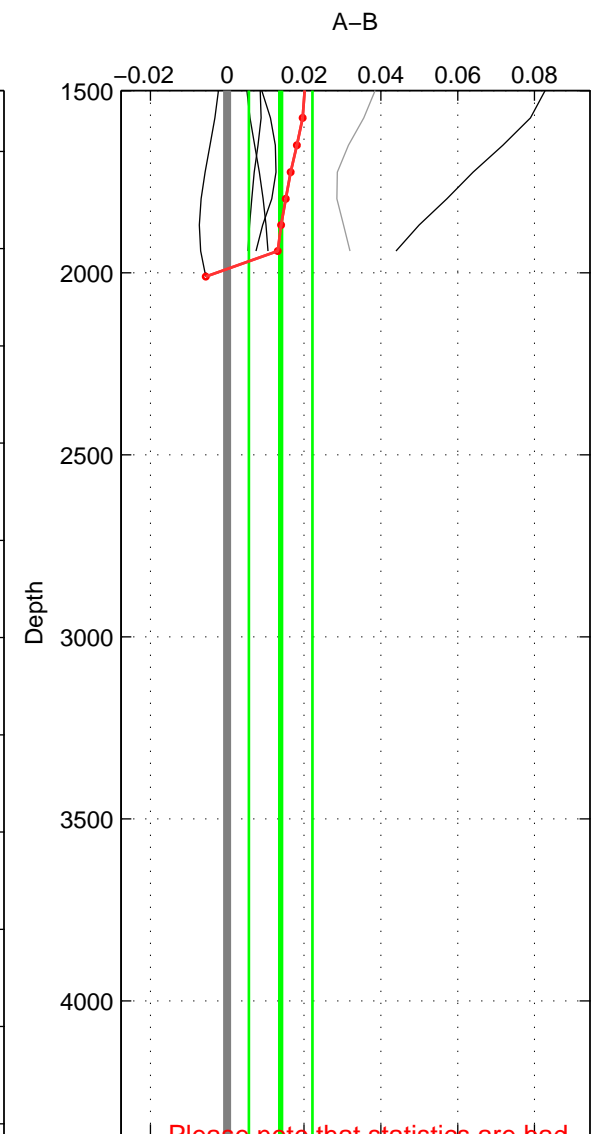

Cruise A (red). Date: Oct 1999 Cruisename: 688-49UP19990917
 Cruise B (blue). Date: Feb 2006 Cruisename: 710-49UP20060113

*** "Favourite" values are means of spaces 1 2.

	Offset	O.StDev	Ratio	R.Stdev	Rating
SIGMA:	0.001	0.002	1.000	0.000	4
THETA:	0.003	0.006	1.000	0.000	4
DEPTH:	0.014	0.008	1.000	0.000	3
FAV.:	0.002	0.004	1.000	0.000	4

Profiles of A: 10
 Profiles of B: 12
 Diff profs : 7
 WMoffset (A-B): 0.00099618
 WMoffset stdev: 0.0020028
 WMratio (A/B): 1
 WMratio stdev: 5.7909e-05

Quality (1-5): 4

Profiles of A: 10
 Profiles of B: 12
 Diff profs : 7
 WMoffset (A-B): 0.0025311
 WMoffset stdev: 0.0056361
 WMratio (A/B): 1.0001
 WMratio stdev: 0.00016315

Quality (1-5): 4

Profiles of A: 10
 Profiles of B: 12
 Diff profs : 7
 WMoffset (A-B): 0.013922
 WMoffset stdev: 0.0082665
 WMratio (A/B): 1.0004
 WMratio stdev: 0.00023951

Quality (1-5): 3

Please note that statistics are bad.