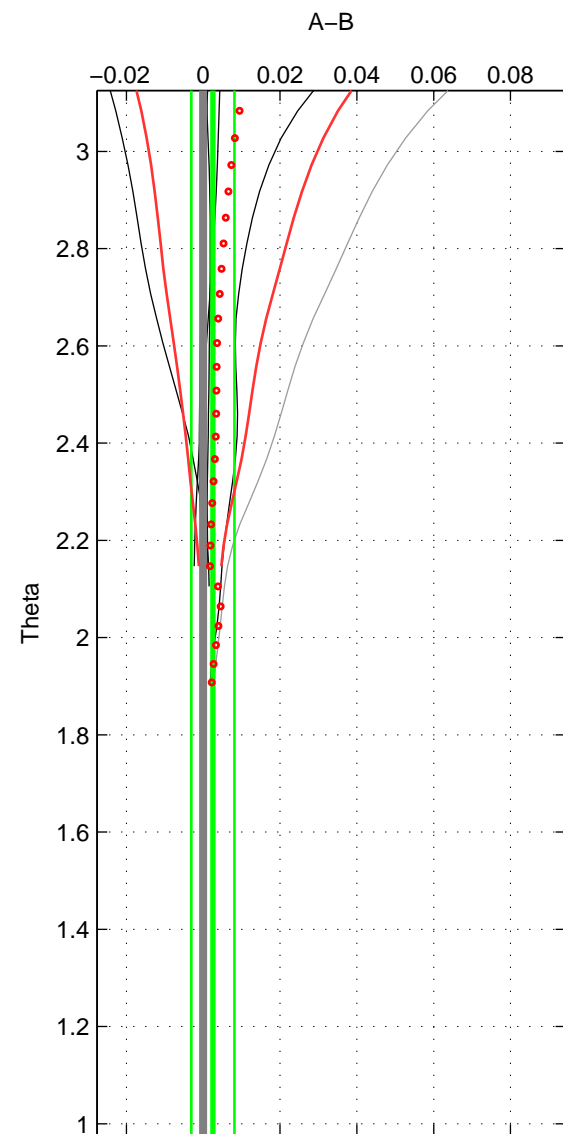

Cruise A (red). Date: Oct 1999 Cruisename: 688-49UP19990917
 Cruise B (blue). Date: Feb 2006 Cruisename: 710-49UP20060113

*** "Favourite" values are means of spaces 1 2.

	Offset	O.StDev	Ratio	R.Stdev	Rating
SIGMA:	0.001	0.002	1.000	0.000	4
THETA:	0.003	0.006	1.000	0.000	4
DEPTH:	0.014	0.008	1.000	0.000	3
FAV.:	0.002	0.004	1.000	0.000	4

Profiles of A: 10
 Profiles of B: 12
 Diff profs : 7
 WMoffset (A-B): 0.00099618
 WMoffset stdev: 0.0020028
 WMratio (A/B): 1
 WMratio stdev: 5.7909e-05

Quality (1-5): 4

Profiles of A: 10
 Profiles of B: 12
 Diff profs : 7
 WMoffset (A-B): 0.0025311
 WMoffset stdev: 0.0056361
 WMratio (A/B): 1.0001
 WMratio stdev: 0.00016315

Quality (1-5): 4

Profiles of A: 10
 Profiles of B: 12
 Diff profs : 7
 WMoffset (A-B): 0.013922
 WMoffset stdev: 0.0082665
 WMratio (A/B): 1.0004
 WMratio stdev: 0.00023951

Quality (1-5): 3

Please note that statistics are bad.