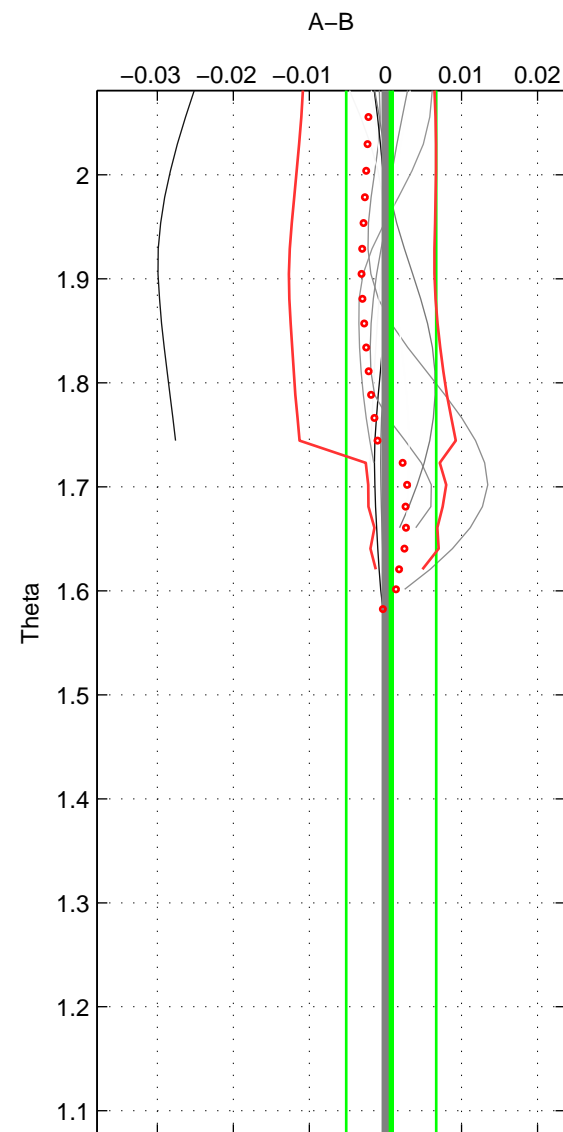

Cruise A (red). Date: Mar 2005 Cruisename: 604-49NZ20050228

Cruise B (blue). Date: Jun 1998 Cruisename: 684-49UP19980609

\*\*\* "Favourite" values are means of spaces 1 2.

	Offset	O.StDev	Ratio	R.Stdev	Rating
SIGMA:	-0.000	0.004	1.000	0.000	4
THETA:	0.001	0.006	1.000	0.000	4
DEPTH:	-0.006	0.001	1.000	0.000	3
FAV.:	0.000	0.005	1.000	0.000	4

Profiles of A: 3  
 Profiles of B: 10  
 Diff profs : 10  
 WMoffset (A-B): -0.00035505  
 WMoffset stdev: 0.0039868  
 WMratio (A/B): 0.99999  
 WMratio stdev: 0.00011524

Quality (1-5): 4

Profiles of A: 3  
 Profiles of B: 10  
 Diff profs : 10  
 WMoffset (A-B): 0.00075519  
 WMoffset stdev: 0.0059104  
 WMratio (A/B): 1  
 WMratio stdev: 0.00017081

Quality (1-5): 4

Profiles of A: 3  
 Profiles of B: 10  
 Diff profs : 10  
 WMoffset (A-B): -0.0058091  
 WMoffset stdev: 0.0010523  
 WMratio (A/B): 0.99983  
 WMratio stdev: 3.0527e-05

Quality (1-5): 3