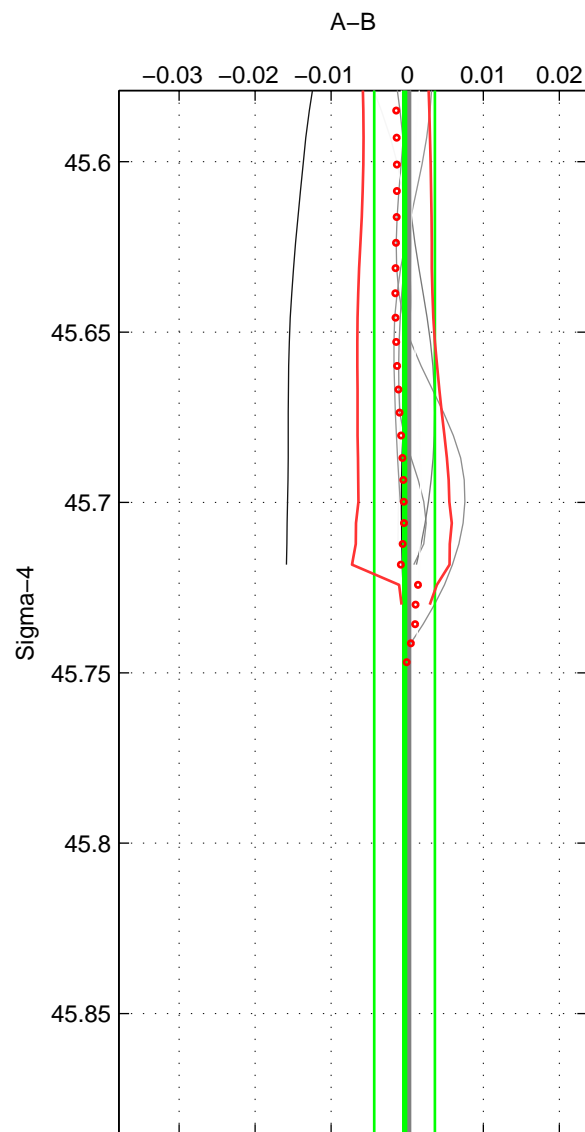

Cruise A (red). Date: Mar 2005 Cruisename: 604-49NZ20050228

Cruise B (blue). Date: Jun 1998 Cruisename: 684-49UP19980609

\*\*\* "Favourite" values are means of spaces 1 2.

	Offset	O.StDev	Ratio	R.Stdev	Rating
SIGMA:	-0.000	0.004	1.000	0.000	4
THETA:	0.001	0.006	1.000	0.000	4
DEPTH:	-0.006	0.001	1.000	0.000	3
FAV.:	0.000	0.005	1.000	0.000	4

Profiles of A: 3  
 Profiles of B: 10  
 Diff profs : 10  
 WMoffset (A-B): -0.00035505  
 WMoffset stdev: 0.0039868  
 WMratio (A/B): 0.99999  
 WMratio stdev: 0.00011524

Quality (1-5): 4

Profiles of A: 3  
 Profiles of B: 10  
 Diff profs : 10  
 WMoffset (A-B): 0.00075519  
 WMoffset stdev: 0.0059104  
 WMratio (A/B): 1  
 WMratio stdev: 0.00017081

Quality (1-5): 4

Profiles of A: 3  
 Profiles of B: 10  
 Diff profs : 10  
 WMoffset (A-B): -0.0058091  
 WMoffset stdev: 0.0010523  
 WMratio (A/B): 0.99983  
 WMratio stdev: 3.0527e-05

Quality (1-5): 3