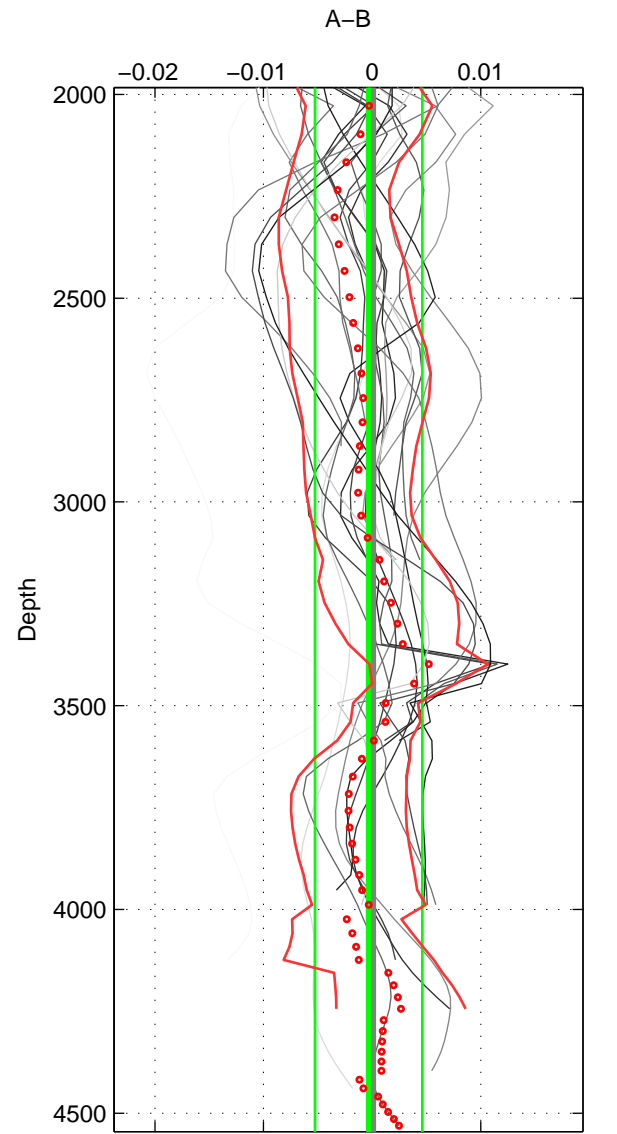

Cruise A (red). Date: Feb 1986 Cruisename: 363-35MF19850224

Cruise B (blue). Date: Feb 1993 Cruisename: 391-74DI19930206

\*\*\* "Favourite" values are means of spaces 1 2 3.

	Offset	O.StDev	Ratio	R.Stdev	Rating
SIGMA:	0.002	0.002	1.000	0.000	5
THETA:	0.001	0.002	1.000	0.000	5
DEPTH:	-0.000	0.005	1.000	0.000	5
FAV.:	0.001	0.003	1.000	0.000	5

Profiles of A: 8  
 Profiles of B: 12  
 Diff profs: 19  
 WMoffset (A-B): 0.0024158  
 WMoffset stdev: 0.0018046  
 WMratio (A/B): 1.0001  
 WMratio stdev: 5.2044e-05

Quality (1-5): 5

Profiles of A: 8  
 Profiles of B: 12  
 Diff profs: 19  
 WMoffset (A-B): 0.0014447  
 WMoffset stdev: 0.0018528  
 WMratio (A/B): 1  
 WMratio stdev: 5.3403e-05

Quality (1-5): 5

Profiles of A: 8  
 Profiles of B: 13  
 Diff profs: 21  
 WMoffset (A-B): -0.00032443  
 WMoffset stdev: 0.0049385  
 WMratio (A/B): 0.99999  
 WMratio stdev: 0.00014232

Quality (1-5): 5