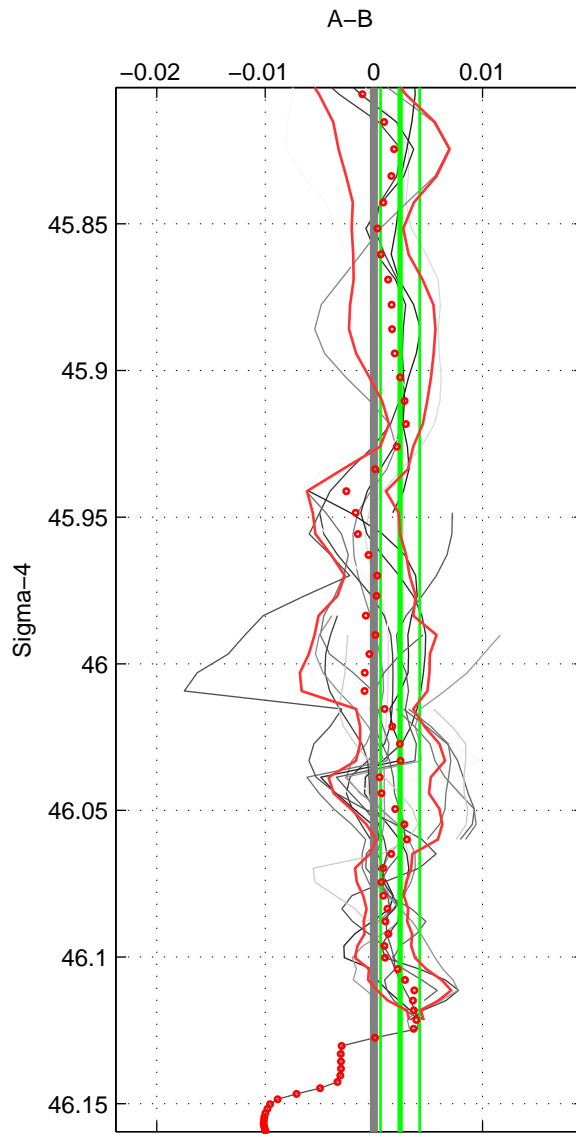

Cruise A (red). Date: Feb 1986 Cruisename: 363-35MF19850224

Cruise B (blue). Date: Feb 1993 Cruisename: 391-74DI19930206

\*\*\* "Favourite" values are means of spaces 1 2 3.

	Offset	O.StDev	Ratio	R.Stdev	Rating
SIGMA:	0.002	0.002	1.000	0.000	5
THETA:	0.001	0.002	1.000	0.000	5
DEPTH:	-0.000	0.005	1.000	0.000	5
FAV.:	0.001	0.003	1.000	0.000	5

Profiles of A: 8  
 Profiles of B: 12  
 Diff profs: 19  
 WMoffset (A-B): 0.0024158  
 WMoffset stdev: 0.0018046  
 WMratio (A/B): 1.0001  
 WMratio stdev: 5.2044e-05

Quality (1-5): 5

Profiles of A: 8  
 Profiles of B: 12  
 Diff profs: 19  
 WMoffset (A-B): 0.0014447  
 WMoffset stdev: 0.0018528  
 WMratio (A/B): 1  
 WMratio stdev: 5.3403e-05

Quality (1-5): 5

Profiles of A: 8  
 Profiles of B: 13  
 Diff profs: 21  
 WMoffset (A-B): -0.00032443  
 WMoffset stdev: 0.0049385  
 WMratio (A/B): 0.99999  
 WMratio stdev: 0.00014232

Quality (1-5): 5