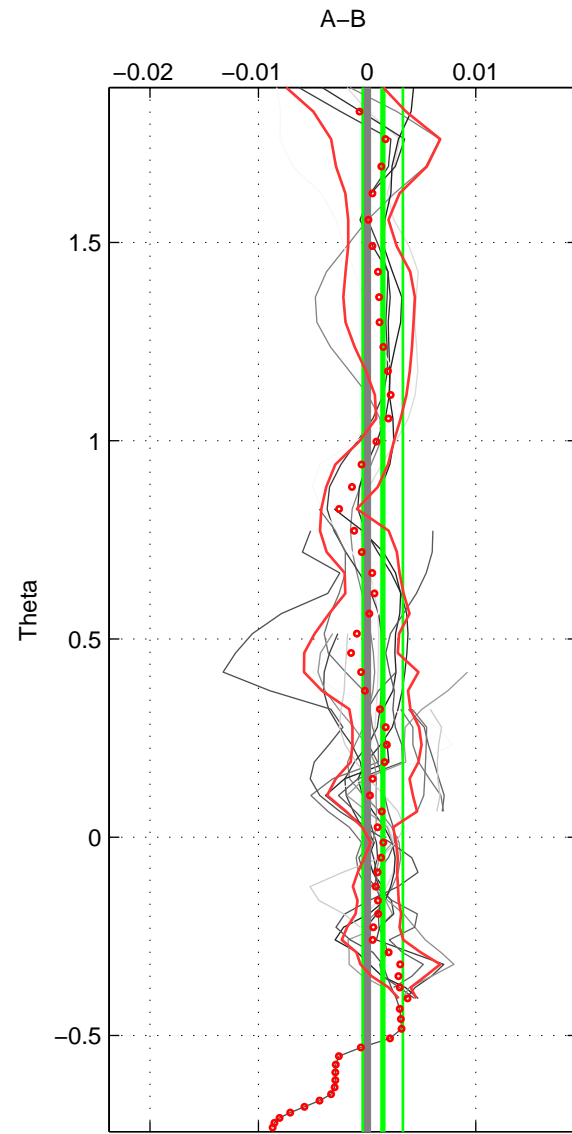

Cruise A (red). Date: Feb 1986 Cruisename: 363-35MF19850224

Cruise B (blue). Date: Feb 1993 Cruisename: 391-74DI19930206

\*\*\* "Favourite" values are means of spaces 1 2 3.

	Offset	O.StDev	Ratio	R.Stdev	Rating
SIGMA:	0.002	0.002	1.000	0.000	5
THETA:	0.001	0.002	1.000	0.000	5
DEPTH:	-0.000	0.005	1.000	0.000	5
FAV.:	0.001	0.003	1.000	0.000	5

Profiles of A: 8  
 Profiles of B: 12  
 Diff profs: 19  
 WMoffset (A-B): 0.0024158  
 WMoffset stdev: 0.0018046  
 WMratio (A/B): 1.0001  
 WMratio stdev: 5.2044e-05

Quality (1-5): 5

Profiles of A: 8  
 Profiles of B: 12  
 Diff profs: 19  
 WMoffset (A-B): 0.0014447  
 WMoffset stdev: 0.0018528  
 WMratio (A/B): 1  
 WMratio stdev: 5.3403e-05

Quality (1-5): 5

Profiles of A: 8  
 Profiles of B: 13  
 Diff profs: 21  
 WMoffset (A-B): -0.00032443  
 WMoffset stdev: 0.0049385  
 WMratio (A/B): 0.99999  
 WMratio stdev: 0.00014232

Quality (1-5): 5