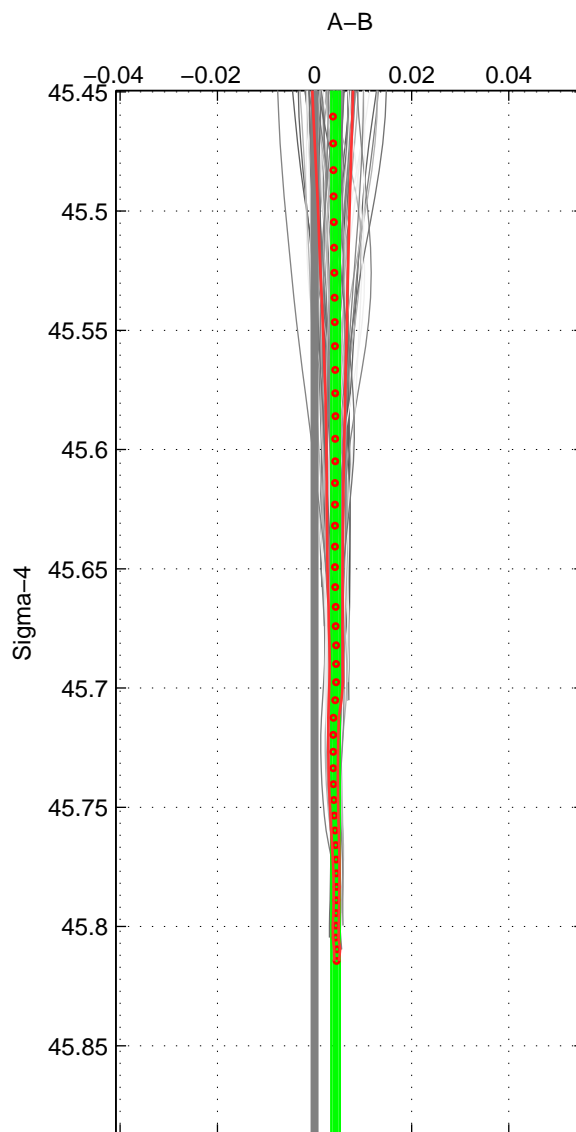

Cruise A (red). Date: Aug 1993 Cruisename: 498-325019930705

Cruise B (blue). Date: Jun 1993 Cruisename: 617-49OS19930611

\*\*\* "Favourite" values are means of spaces 1 2.

	Offset	O.StDev	Ratio	R.Stdev	Rating
SIGMA:	0.004	0.001	1.000	0.000	4
THETA:	0.008	0.003	1.000	0.000	4
DEPTH:	0.006	0.004	1.000	0.000	3
FAV.:	0.006	0.002	1.000	0.000	4

Profiles of A: 37  
 Profiles of B: 14  
 Diff profs: 96  
 WMoffset (A-B): 0.0043447  
 WMoffset stdev: 0.00085915  
 WMratio (A/B): 1.0001  
 WMratio stdev: 2.4799e-05

Quality (1-5): 4

Profiles of A: 37  
 Profiles of B: 14  
 Diff profs: 99  
 WMoffset (A-B): 0.0075189  
 WMoffset stdev: 0.0025656  
 WMratio (A/B): 1.0002  
 WMratio stdev: 7.4101e-05

Quality (1-5): 4

Profiles of A: 37  
 Profiles of B: 14  
 Diff profs: 96  
 WMoffset (A-B): 0.0062691  
 WMoffset stdev: 0.0041732  
 WMratio (A/B): 1.0002  
 WMratio stdev: 0.00012048

Quality (1-5): 3