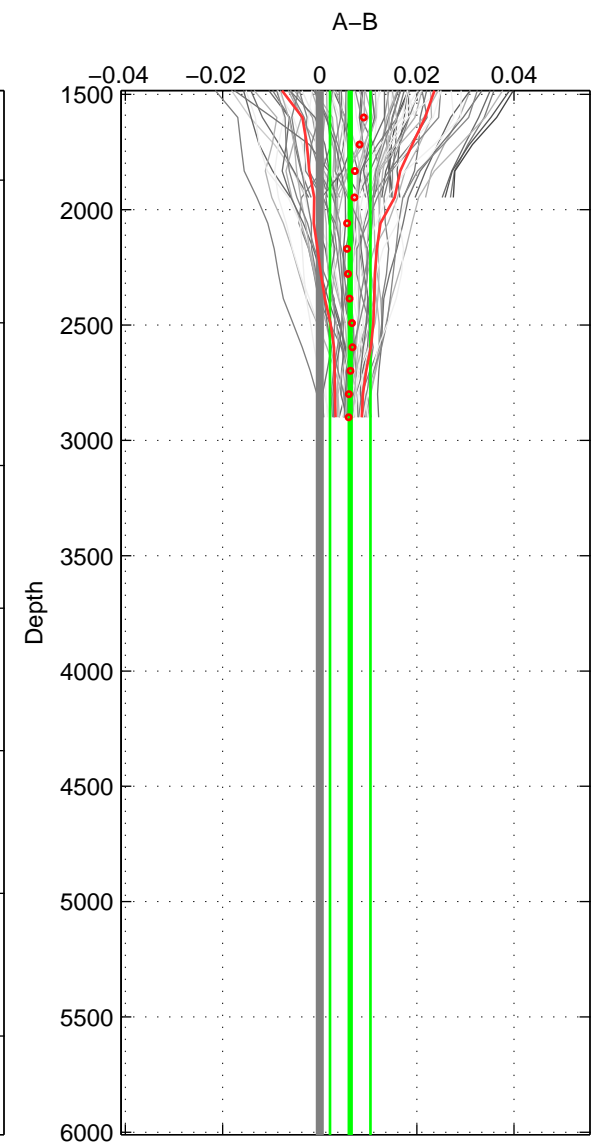

Cruise A (red). Date: Aug 1993 Cruisename: 498-325019930705

Cruise B (blue). Date: Jun 1993 Cruisename: 617-49OS19930611

\*\*\* "Favourite" values are means of spaces 1 2.

	Offset	O.StDev	Ratio	R.Stdev	Rating
SIGMA:	0.004	0.001	1.000	0.000	4
THETA:	0.008	0.003	1.000	0.000	4
DEPTH:	0.006	0.004	1.000	0.000	3
FAV.:	0.006	0.002	1.000	0.000	4

Profiles of A: 37  
 Profiles of B: 14  
 Diff profs: 96  
 WMoffset (A-B): 0.0043447  
 WMoffset stdev: 0.00085915  
 WMratio (A/B): 1.0001  
 WMratio stdev: 2.4799e-05

Quality (1-5): 4

Profiles of A: 37  
 Profiles of B: 14  
 Diff profs: 99  
 WMoffset (A-B): 0.0075189  
 WMoffset stdev: 0.0025656  
 WMratio (A/B): 1.0002  
 WMratio stdev: 7.4101e-05

Quality (1-5): 4

Profiles of A: 37  
 Profiles of B: 14  
 Diff profs: 96  
 WMoffset (A-B): 0.0062691  
 WMoffset stdev: 0.0041732  
 WMratio (A/B): 1.0002  
 WMratio stdev: 0.00012048

Quality (1-5): 3