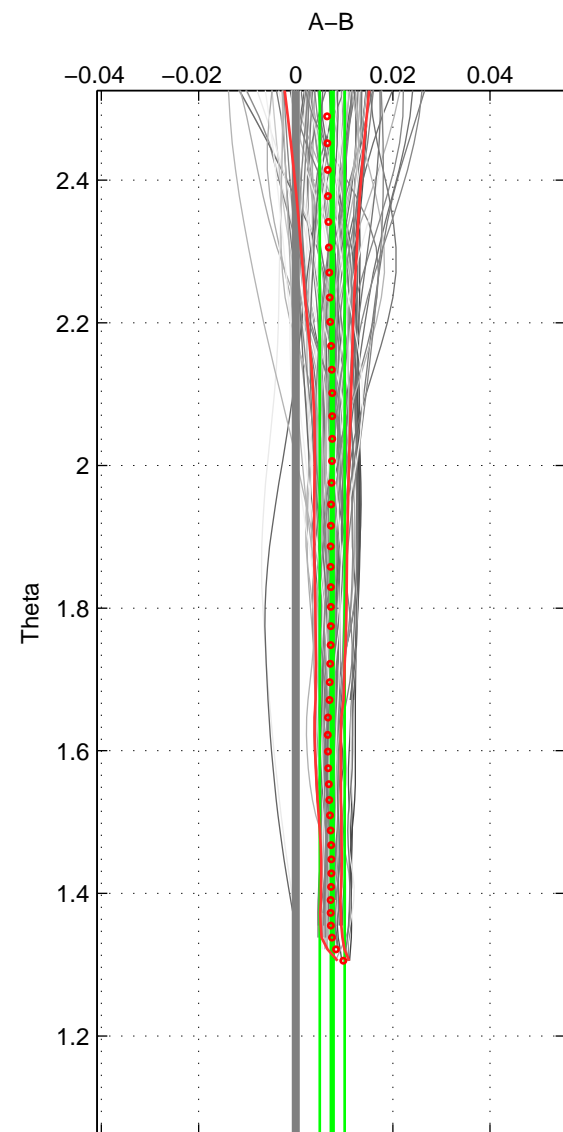

Cruise A (red). Date: Aug 1993 Cruisename: 498-325019930705

Cruise B (blue). Date: Jun 1993 Cruisename: 617-49OS19930611

\*\*\* "Favourite" values are means of spaces 1 2.

	Offset	O.StDev	Ratio	R.Stdev	Rating
SIGMA:	0.004	0.001	1.000	0.000	4
THETA:	0.008	0.003	1.000	0.000	4
DEPTH:	0.006	0.004	1.000	0.000	3
FAV.:	0.006	0.002	1.000	0.000	4

Profiles of A: 37  
 Profiles of B: 14  
 Diff profs: 96  
 WMoffset (A-B): 0.0043447  
 WMoffset stdev: 0.00085915  
 WMratio (A/B): 1.0001  
 WMratio stdev: 2.4799e-05

Quality (1-5): 4

Profiles of A: 37  
 Profiles of B: 14  
 Diff profs: 99  
 WMoffset (A-B): 0.0075189  
 WMoffset stdev: 0.0025656  
 WMratio (A/B): 1.0002  
 WMratio stdev: 7.4101e-05

Quality (1-5): 4

Profiles of A: 37  
 Profiles of B: 14  
 Diff profs: 96  
 WMoffset (A-B): 0.0062691  
 WMoffset stdev: 0.0041732  
 WMratio (A/B): 1.0002  
 WMratio stdev: 0.00012048

Quality (1-5): 3