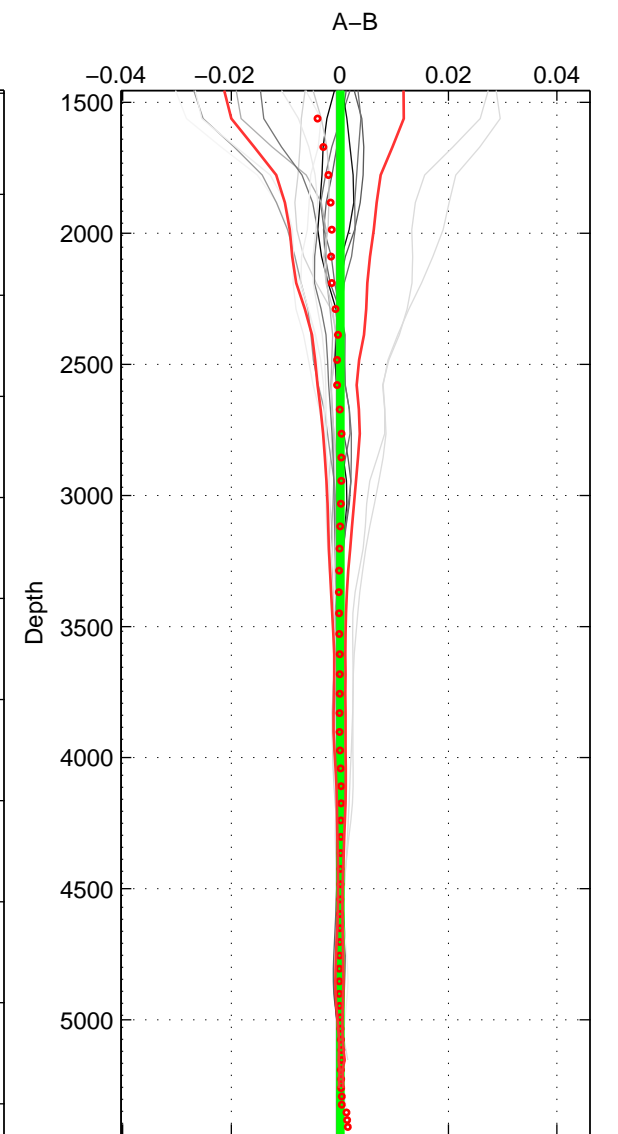

Cruise A (red). Date: Sep 2007 Cruisename: 612-49NZ20070904

Cruise B (blue). Date: Oct 2007 Cruisename: 613-49NZ20071008

\*\*\* "Favourite" values are means of spaces 1 2 3.

	Offset	O.StDev	Ratio	R.Stdev	Rating
SIGMA:	0.000	0.000	1.000	0.000	5
THETA:	0.000	0.000	1.000	0.000	5
DEPTH:	0.000	0.001	1.000	0.000	5
FAV.:	0.000	0.000	1.000	0.000	5

Profiles of A: 4  
 Profiles of B: 10  
 Diff profs : 17  
 WMoffset (A-B): 0.00016215  
 WMoffset stdev: 0.00018942  
 WMratio (A/B): 1  
 WMratio stdev: 5.4612e-06

Quality (1-5): 5

Profiles of A: 4  
 Profiles of B: 10  
 Diff profs : 17  
 WMoffset (A-B): 0.00024345  
 WMoffset stdev: 0.00027106  
 WMratio (A/B): 1  
 WMratio stdev: 7.8149e-06

Quality (1-5): 5

Profiles of A: 4  
 Profiles of B: 10  
 Diff profs : 17  
 WMoffset (A-B): 0.00011609  
 WMoffset stdev: 0.0005334  
 WMratio (A/B): 1  
 WMratio stdev: 1.5375e-05

Quality (1-5): 5