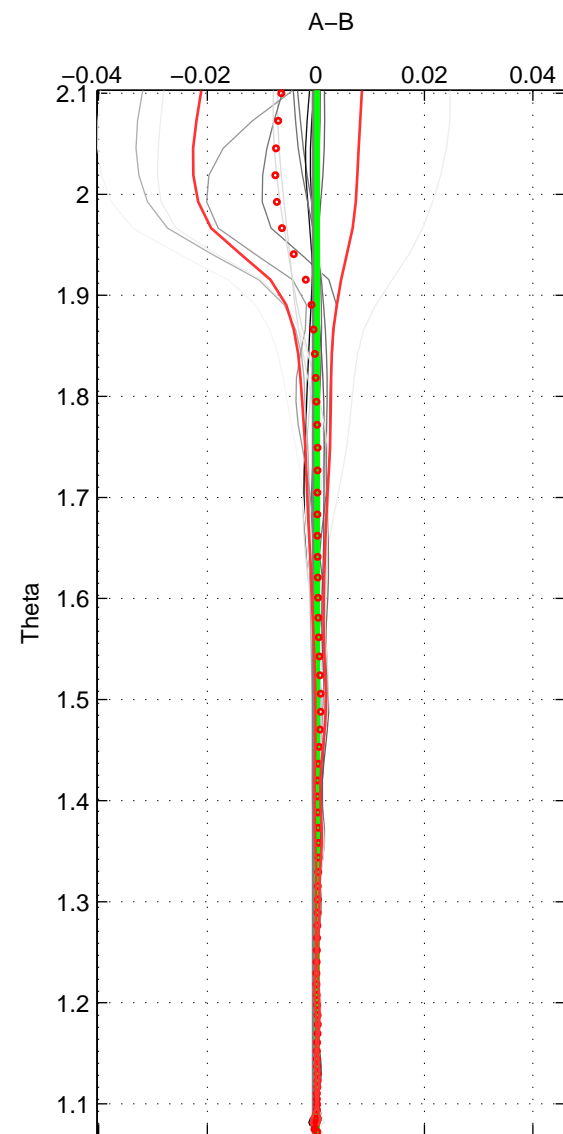

Cruise A (red). Date: Sep 2007 Cruisename: 612-49NZ20070904

Cruise B (blue). Date: Oct 2007 Cruisename: 613-49NZ20071008

\*\*\* "Favourite" values are means of spaces 1 2 3.

	Offset	O.StDev	Ratio	R.Stdev	Rating
SIGMA:	0.000	0.000	1.000	0.000	5
THETA:	0.000	0.000	1.000	0.000	5
DEPTH:	0.000	0.001	1.000	0.000	5
FAV.:	0.000	0.000	1.000	0.000	5

Profiles of A: 4  
 Profiles of B: 10  
 Diff profs : 17  
 WMoffset (A-B): 0.00016215  
 WMoffset stdev: 0.00018942  
 WMratio (A/B): 1  
 WMratio stdev: 5.4612e-06

Quality (1-5): 5

Profiles of A: 4  
 Profiles of B: 10  
 Diff profs : 17  
 WMoffset (A-B): 0.00024345  
 WMoffset stdev: 0.00027106  
 WMratio (A/B): 1  
 WMratio stdev: 7.8149e-06

Quality (1-5): 5

Profiles of A: 4  
 Profiles of B: 10  
 Diff profs : 17  
 WMoffset (A-B): 0.00011609  
 WMoffset stdev: 0.0005334  
 WMratio (A/B): 1  
 WMratio stdev: 1.5375e-05

Quality (1-5): 5