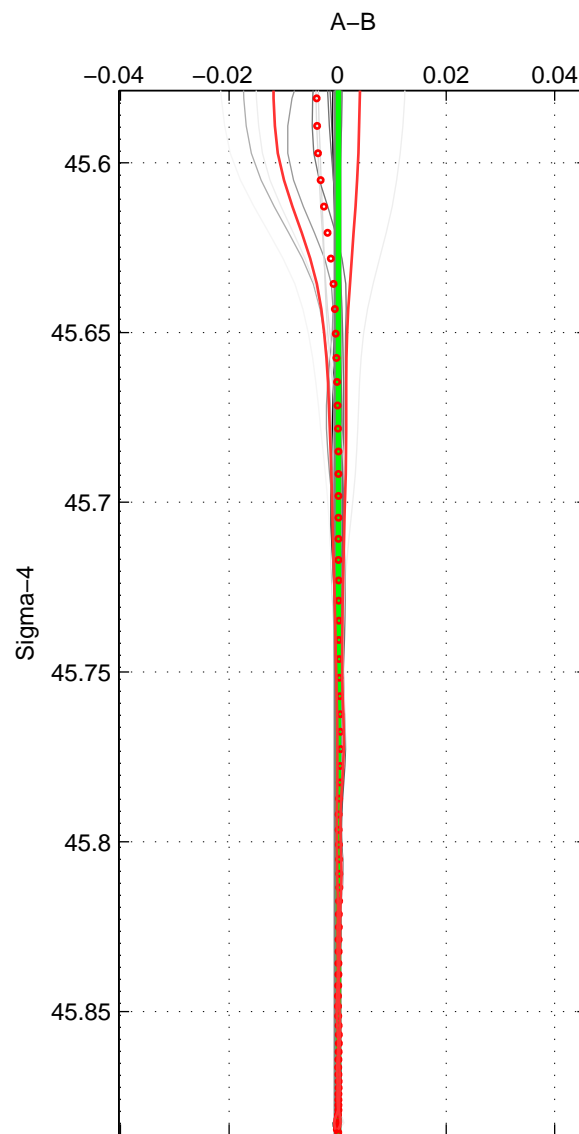

Cruise A (red). Date: Sep 2007 Cruisename: 612-49NZ20070904

Cruise B (blue). Date: Oct 2007 Cruisename: 613-49NZ20071008

\*\*\* "Favourite" values are means of spaces 1 2 3.

	Offset	O.StDev	Ratio	R.Stdev	Rating
SIGMA:	0.000	0.000	1.000	0.000	5
THETA:	0.000	0.000	1.000	0.000	5
DEPTH:	0.000	0.001	1.000	0.000	5
FAV.:	0.000	0.000	1.000	0.000	5

Profiles of A: 4  
 Profiles of B: 10  
 Diff profs : 17  
 WMoffset (A-B): 0.00016215  
 WMoffset stdev: 0.00018942  
 WMratio (A/B): 1  
 WMratio stdev: 5.4612e-06

Quality (1-5): 5

Profiles of A: 4  
 Profiles of B: 10  
 Diff profs : 17  
 WMoffset (A-B): 0.00024345  
 WMoffset stdev: 0.00027106  
 WMratio (A/B): 1  
 WMratio stdev: 7.8149e-06

Quality (1-5): 5

Profiles of A: 4  
 Profiles of B: 10  
 Diff profs : 17  
 WMoffset (A-B): 0.00011609  
 WMoffset stdev: 0.0005334  
 WMratio (A/B): 1  
 WMratio stdev: 1.5375e-05

Quality (1-5): 5