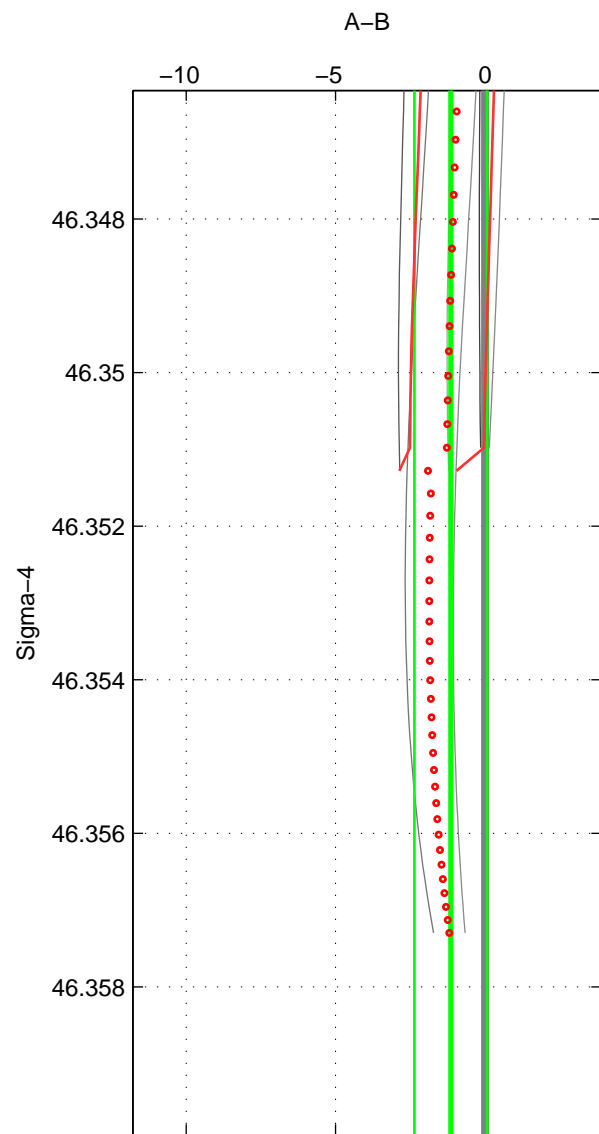

Cruise A (red). Date: Oct 2009 Cruisename: 47-18SN20090917

Cruise B (blue). Date: Aug 2004 Cruisename: 56-32H120040718

\*\*\* "Favourite" values are those of space 1.

	Offset	O.StDev	Ratio	R.Stdev	Rating
SIGMA:	-0.001	0.001	1.000	0.000	3
THETA:	-0.006	0.003	1.000	0.000	2
DEPTH:	-0.006	0.001	1.000	0.000	2
FAV.:	-0.001	0.001	1.000	0.000	3

Profiles of A: 5  
 Profiles of B: 2  
 Diff profs : 6  
 WMoffset (A-B): -0.0011455  
 WMoffset stdev: 0.0012149  
 WMratio (A/B): 0.99997  
 WMratio stdev: 3.4768e-05

Quality (1-5): 3

Profiles of A: 4  
 Profiles of B: 1  
 Diff profs : 2  
 WMoffset (A-B): -0.0058809  
 WMoffset stdev: 0.0028261  
 WMratio (A/B): 0.99983  
 WMratio stdev: 8.0865e-05

Quality (1-5): 2

Profiles of A: 5  
 Profiles of B: 1  
 Diff profs : 3  
 WMoffset (A-B): -0.0062194  
 WMoffset stdev: 0.0013526  
 WMratio (A/B): 0.99982  
 WMratio stdev: 3.8692e-05

Quality (1-5): 2