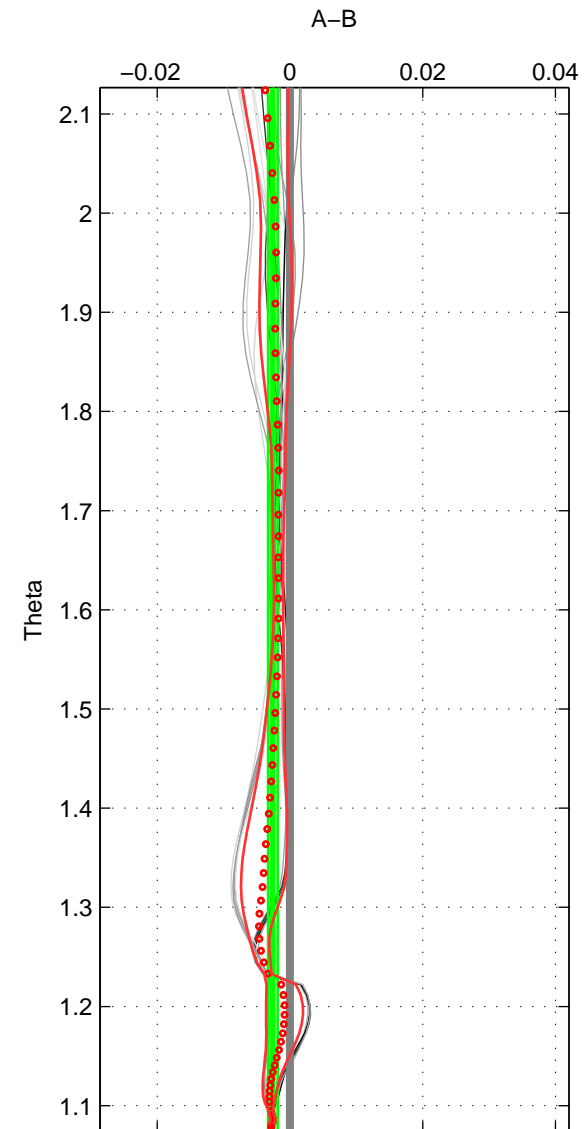

Cruise A (red). Date: May 1993 Cruisename: 558-49HH19930513

Cruise B (blue). Date: Oct 2007 Cruisename: 613-49NZ20071008

*** "Favourite" values are means of spaces 1 2 3.

	Offset	O.StDev	Ratio	R.Stdev	Rating
SIGMA:	-0.002	0.000	1.000	0.000	3
THETA:	-0.003	0.001	1.000	0.000	3
DEPTH:	-0.002	0.000	1.000	0.000	3
FAV. :	-0.002	0.000	1.000	0.000	3

Profiles of A: 3
 Profiles of B: 5
 Diff profs : 15
 WMoffset (A-B): -0.0018808
 WMoffset stdev: 0.00029273
 WMratio (A/B): 0.99995
 WMratio stdev: 8.439e-06

Quality (1-5): 3

Profiles of A: 3
 Profiles of B: 5
 Diff profs : 15
 WMoffset (A-B): -0.0025688
 WMoffset stdev: 0.00070846
 WMratio (A/B): 0.99993
 WMratio stdev: 2.0427e-05

Quality (1-5): 3

Profiles of A: 3
 Profiles of B: 5
 Diff profs : 15
 WMoffset (A-B): -0.0022663
 WMoffset stdev: 0.00039085
 WMratio (A/B): 0.99993
 WMratio stdev: 1.1266e-05

Quality (1-5): 3