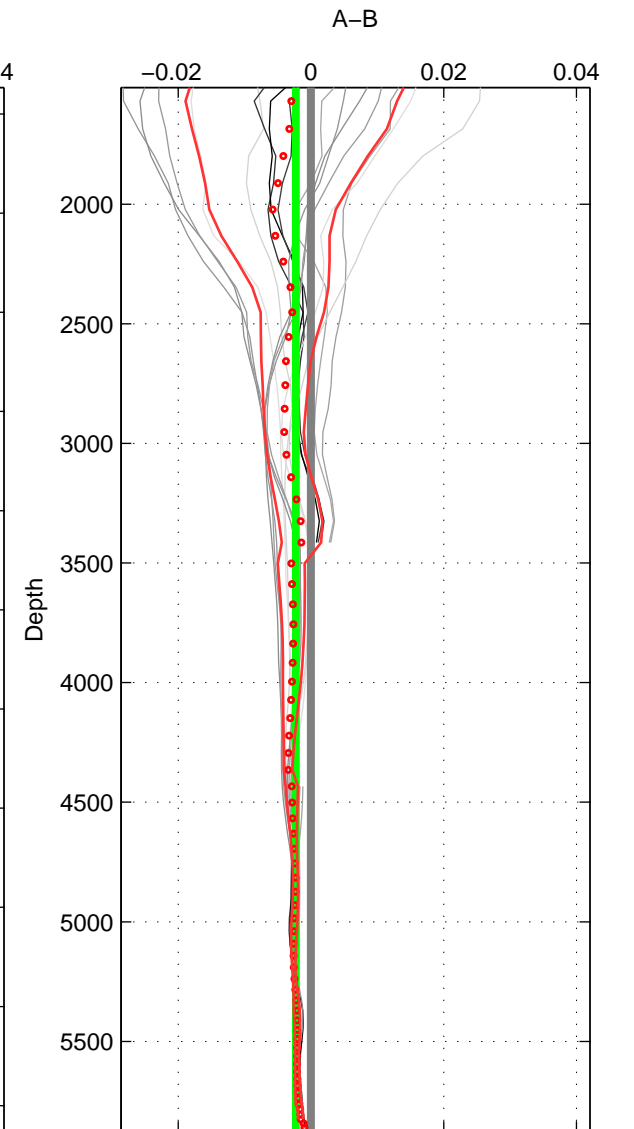

Cruise A (red). Date: May 1993 Cruisename: 558-49HH19930513

Cruise B (blue). Date: Oct 2007 Cruisename: 613-49NZ20071008

*** "Favourite" values are means of spaces 1 2 3.

	Offset	O.StDev	Ratio	R.Stdev	Rating
SIGMA:	-0.002	0.000	1.000	0.000	3
THETA:	-0.003	0.001	1.000	0.000	3
DEPTH:	-0.002	0.000	1.000	0.000	3
FAV. :	-0.002	0.000	1.000	0.000	3

Profiles of A: 3
 Profiles of B: 5
 Diff profs : 15
 WMoffset (A-B): -0.0018808
 WMoffset stdev: 0.00029273
 WMratio (A/B): 0.99995
 WMratio stdev: 8.439e-06

Quality (1-5): 3

Profiles of A: 3
 Profiles of B: 5
 Diff profs : 15
 WMoffset (A-B): -0.0025688
 WMoffset stdev: 0.00070846
 WMratio (A/B): 0.99993
 WMratio stdev: 2.0427e-05

Quality (1-5): 3

Profiles of A: 3
 Profiles of B: 5
 Diff profs : 15
 WMoffset (A-B): -0.0022663
 WMoffset stdev: 0.00039085
 WMratio (A/B): 0.99993
 WMratio stdev: 1.1266e-05

Quality (1-5): 3