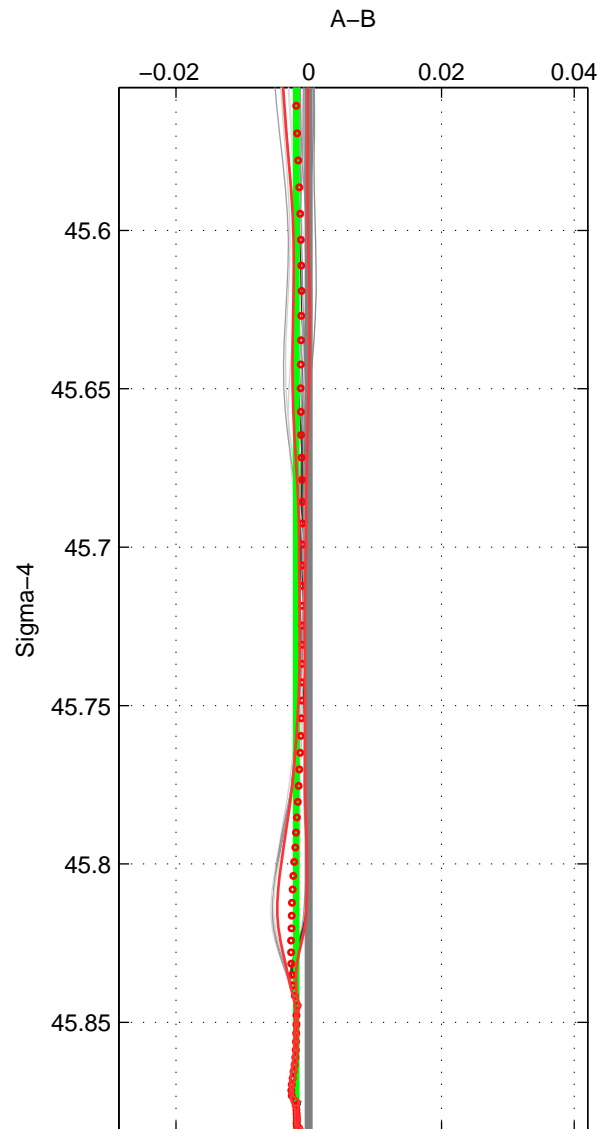

Cruise A (red). Date: May 1993 Cruisename: 558-49HH19930513

Cruise B (blue). Date: Oct 2007 Cruisename: 613-49NZ20071008

*** "Favourite" values are means of spaces 1 2 3.

	Offset	O.StDev	Ratio	R.Stdev	Rating
SIGMA:	-0.002	0.000	1.000	0.000	3
THETA:	-0.003	0.001	1.000	0.000	3
DEPTH:	-0.002	0.000	1.000	0.000	3
FAV. :	-0.002	0.000	1.000	0.000	3

Profiles of A: 3
 Profiles of B: 5
 Diff profs : 15
 WMoffset (A-B): -0.0018808
 WMoffset stdev: 0.00029273
 WMratio (A/B): 0.99995
 WMratio stdev: 8.439e-06

Quality (1-5): 3

Profiles of A: 3
 Profiles of B: 5
 Diff profs : 15
 WMoffset (A-B): -0.0025688
 WMoffset stdev: 0.00070846
 WMratio (A/B): 0.99993
 WMratio stdev: 2.0427e-05

Quality (1-5): 3

Profiles of A: 3
 Profiles of B: 5
 Diff profs : 15
 WMoffset (A-B): -0.0022663
 WMoffset stdev: 0.00039085
 WMratio (A/B): 0.99993
 WMratio stdev: 1.1266e-05

Quality (1-5): 3