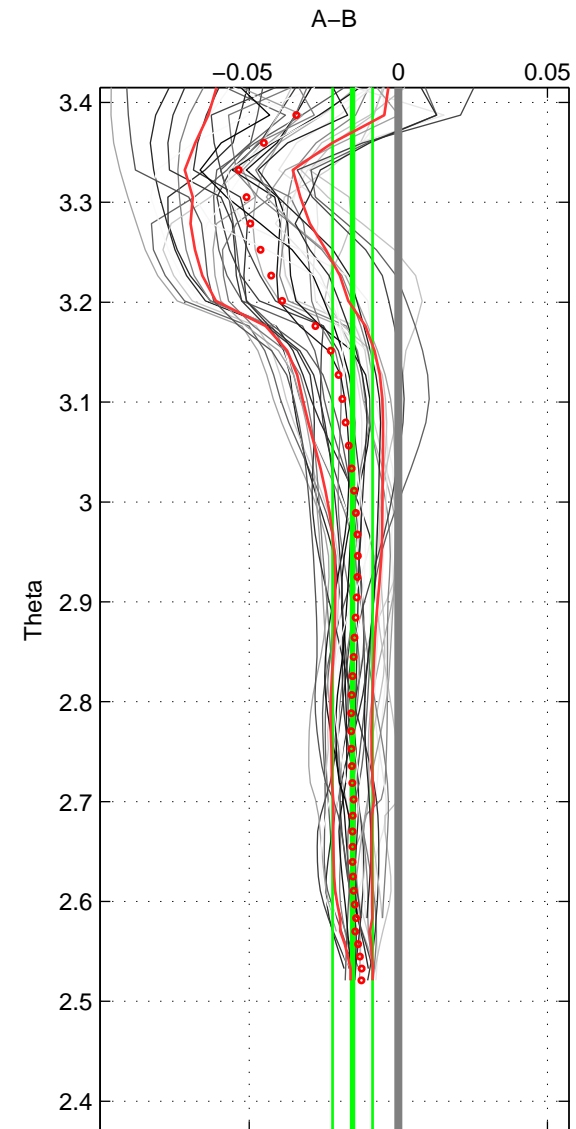

Cruise A (red). Date: May 1997 Cruisename: 152-06MT19970515

Cruise B (blue). Date: Jul 1990 Cruisename: 296-64TR19900714

*** "Favourite" values are means of spaces 1 2.

	Offset	O.StDev	Ratio	R.Stdev	Rating
SIGMA:	-0.015	0.008	1.000	0.000	4
THETA:	-0.015	0.007	1.000	0.000	4
DEPTH:	-0.009	0.017	1.000	0.000	3
FAV. :	-0.015	0.007	1.000	0.000	4

Profiles of A: 4
 Profiles of B: 15
 Diff profs : 37
 WMoffset (A-B): -0.015493
 WMoffset stdev: 0.0075731
 WMratio (A/B): 0.99956
 WMratio stdev: 0.00021644

Quality (1-5): 4

Profiles of A: 4
 Profiles of B: 15
 Diff profs : 37
 WMoffset (A-B): -0.015346
 WMoffset stdev: 0.0067073
 WMratio (A/B): 0.99956
 WMratio stdev: 0.0001917

Quality (1-5): 4

Profiles of A: 4
 Profiles of B: 15
 Diff profs : 37
 WMoffset (A-B): -0.0093648
 WMoffset stdev: 0.01688
 WMratio (A/B): 0.99973
 WMratio stdev: 0.00048274

Quality (1-5): 3