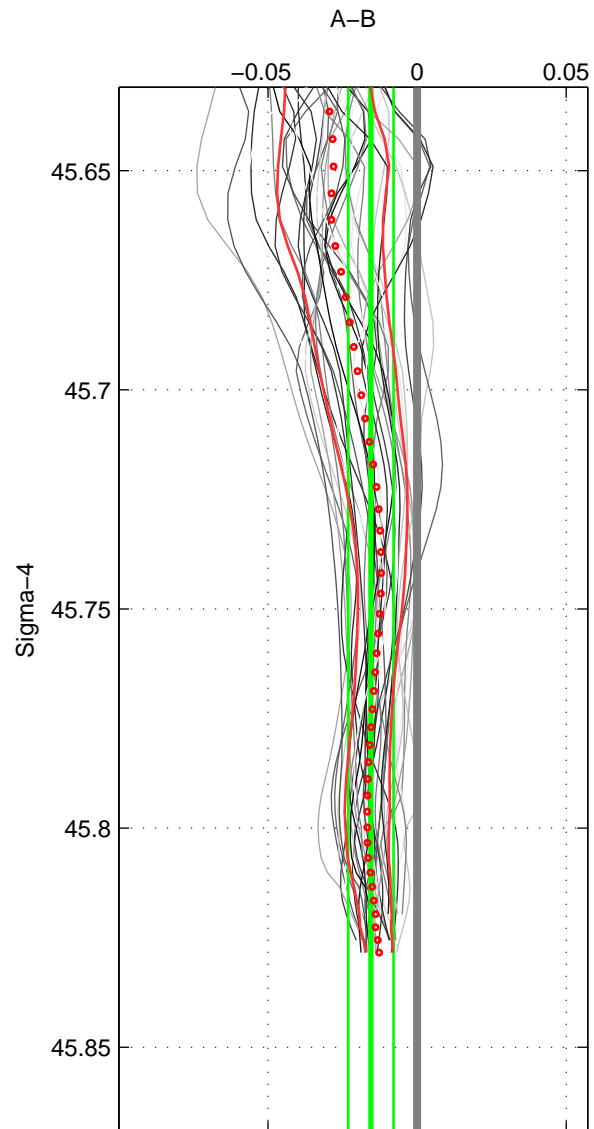

Cruise A (red). Date: May 1997 Cruisename: 152-06MT19970515

Cruise B (blue). Date: Jul 1990 Cruisename: 296-64TR19900714

*** "Favourite" values are means of spaces 1 2.

	Offset	O.StDev	Ratio	R.Stdev	Rating
SIGMA:	-0.015	0.008	1.000	0.000	4
THETA:	-0.015	0.007	1.000	0.000	4
DEPTH:	-0.009	0.017	1.000	0.000	3
FAV. :	-0.015	0.007	1.000	0.000	4

Profiles of A: 4
 Profiles of B: 15
 Diff profs : 37
 WMoffset (A-B): -0.015493
 WMoffset stdev: 0.0075731
 WMratio (A/B): 0.99956
 WMratio stdev: 0.00021644

Quality (1-5): 4

Profiles of A: 4
 Profiles of B: 15
 Diff profs : 37
 WMoffset (A-B): -0.015346
 WMoffset stdev: 0.0067073
 WMratio (A/B): 0.99956
 WMratio stdev: 0.0001917

Quality (1-5): 4

Profiles of A: 4
 Profiles of B: 15
 Diff profs : 37
 WMoffset (A-B): -0.0093648
 WMoffset stdev: 0.01688
 WMratio (A/B): 0.99973
 WMratio stdev: 0.00048274

Quality (1-5): 3