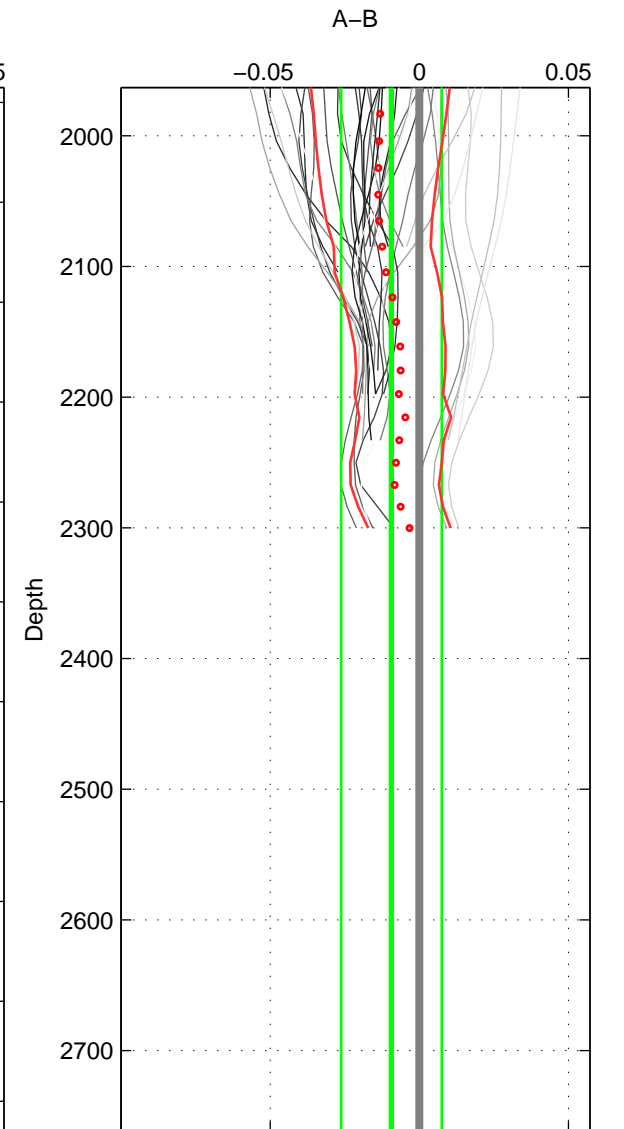

Cruise A (red). Date: May 1997 Cruisename: 152-06MT19970515

Cruise B (blue). Date: Jul 1990 Cruisename: 296-64TR19900714

*** "Favourite" values are means of spaces 1 2.

	Offset	O.StDev	Ratio	R.Stdev	Rating
SIGMA:	-0.015	0.008	1.000	0.000	4
THETA:	-0.015	0.007	1.000	0.000	4
DEPTH:	-0.009	0.017	1.000	0.000	3
FAV. :	-0.015	0.007	1.000	0.000	4

Profiles of A: 4
 Profiles of B: 15
 Diff profs : 37
 WMoffset (A-B): -0.015493
 WMoffset stdev: 0.0075731
 WMratio (A/B): 0.99956
 WMratio stdev: 0.00021644

Quality (1-5): 4

Profiles of A: 4
 Profiles of B: 15
 Diff profs : 37
 WMoffset (A-B): -0.015346
 WMoffset stdev: 0.0067073
 WMratio (A/B): 0.99956
 WMratio stdev: 0.0001917

Quality (1-5): 4

Profiles of A: 4
 Profiles of B: 15
 Diff profs : 37
 WMoffset (A-B): -0.0093648
 WMoffset stdev: 0.01688
 WMratio (A/B): 0.99973
 WMratio stdev: 0.00048274

Quality (1-5): 3