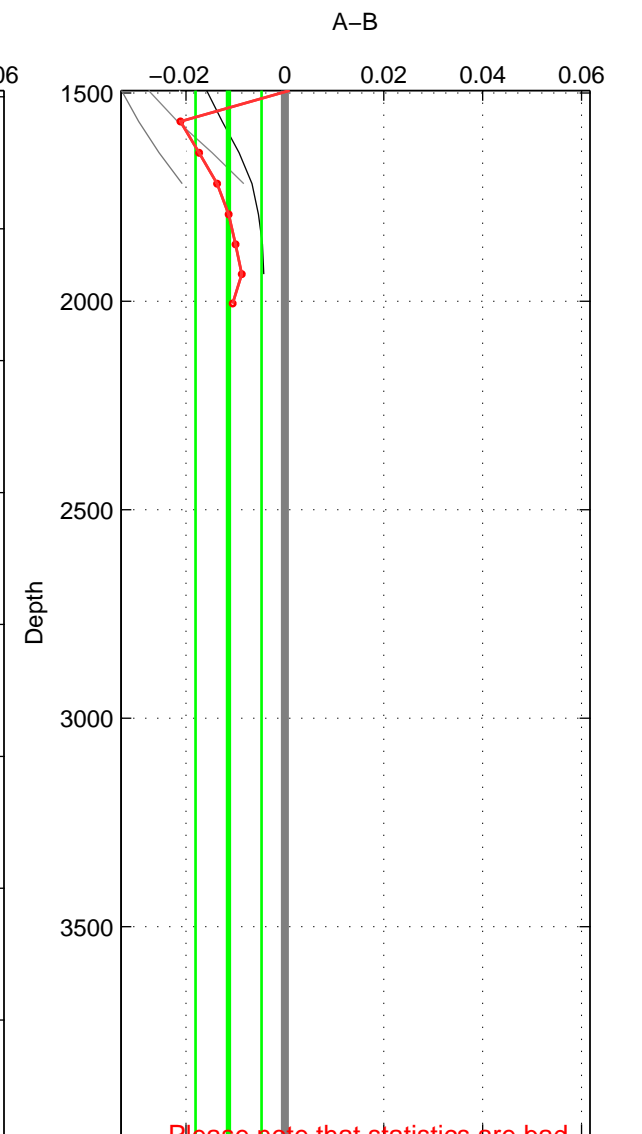

Cruise A (red). Date: Jul 2000 Cruisename: 690-49UP20000620
 Cruise B (blue). Date: Nov 2001 Cruisename: 695-49UP20011010

*** "Favourite" values are means of spaces 1 2.

	Offset	O.StDev	Ratio	R.Stdev	Rating
SIGMA:	0.004	0.002	1.000	0.000	4
THETA:	0.006	0.003	1.000	0.000	4
DEPTH:	-0.011	0.007	1.000	0.000	3
FAV.:	0.005	0.002	1.000	0.000	4

Profiles of A: 11
 Profiles of B: 6
 Diff profs : 12
 WMoffset (A-B): 0.0036799
 WMoffset stdev: 0.001555
 WMratio (A/B): 1.0001
 WMratio stdev: 4.4994e-05

Quality (1-5): 4

Profiles of A: 11
 Profiles of B: 6
 Diff profs : 12
 WMoffset (A-B): 0.0057792
 WMoffset stdev: 0.0029044
 WMratio (A/B): 1.0002
 WMratio stdev: 8.4046e-05

Quality (1-5): 4

Profiles of A: 11
 Profiles of B: 6
 Diff profs : 12
 WMoffset (A-B): -0.01139
 WMoffset stdev: 0.0066841
 WMratio (A/B): 0.99967
 WMratio stdev: 0.00019361

Quality (1-5): 3

Please note that statistics are bad.