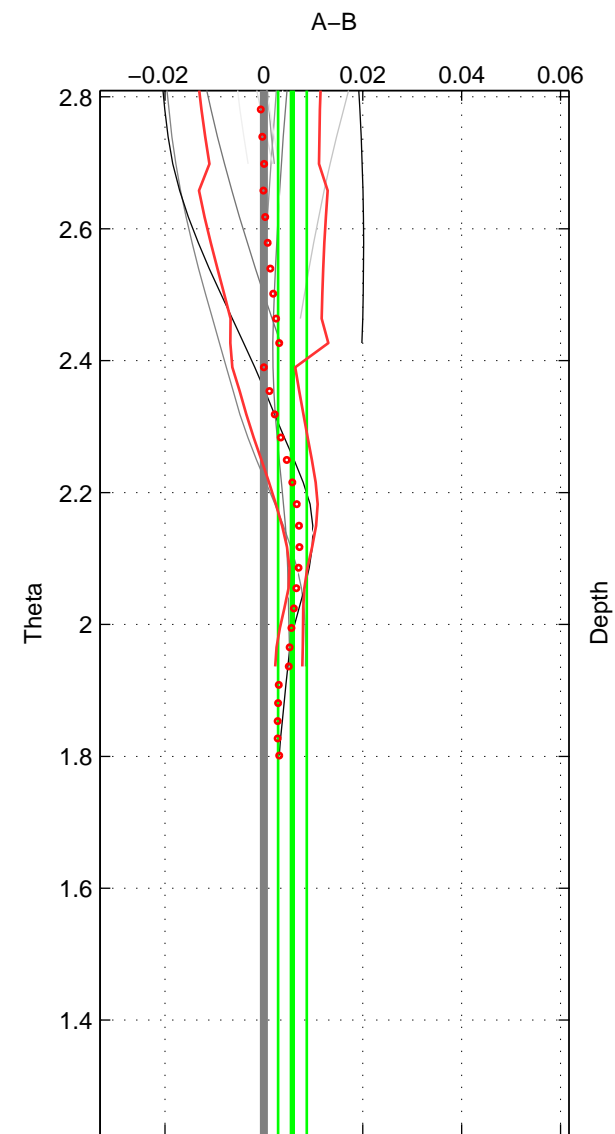

Cruise A (red). Date: Jul 2000 Cruisename: 690-49UP20000620
 Cruise B (blue). Date: Nov 2001 Cruisename: 695-49UP20011010

*** "Favourite" values are means of spaces 1 2.

	Offset	O.StDev	Ratio	R.Stdev	Rating
SIGMA:	0.004	0.002	1.000	0.000	4
THETA:	0.006	0.003	1.000	0.000	4
DEPTH:	-0.011	0.007	1.000	0.000	3
FAV.:	0.005	0.002	1.000	0.000	4

Profiles of A: 11
 Profiles of B: 6
 Diff profs : 12
 WMoffset (A-B): 0.0036799
 WMoffset stdev: 0.001555
 WMratio (A/B): 1.0001
 WMratio stdev: 4.4994e-05

Quality (1-5): 4

Profiles of A: 11
 Profiles of B: 6
 Diff profs : 12
 WMoffset (A-B): 0.0057792
 WMoffset stdev: 0.0029044
 WMratio (A/B): 1.0002
 WMratio stdev: 8.4046e-05

Quality (1-5): 4

Profiles of A: 11
 Profiles of B: 6
 Diff profs : 12
 WMoffset (A-B): -0.01139
 WMoffset stdev: 0.0066841
 WMratio (A/B): 0.99967
 WMratio stdev: 0.00019361

Quality (1-5): 3

Please note that statistics are bad.