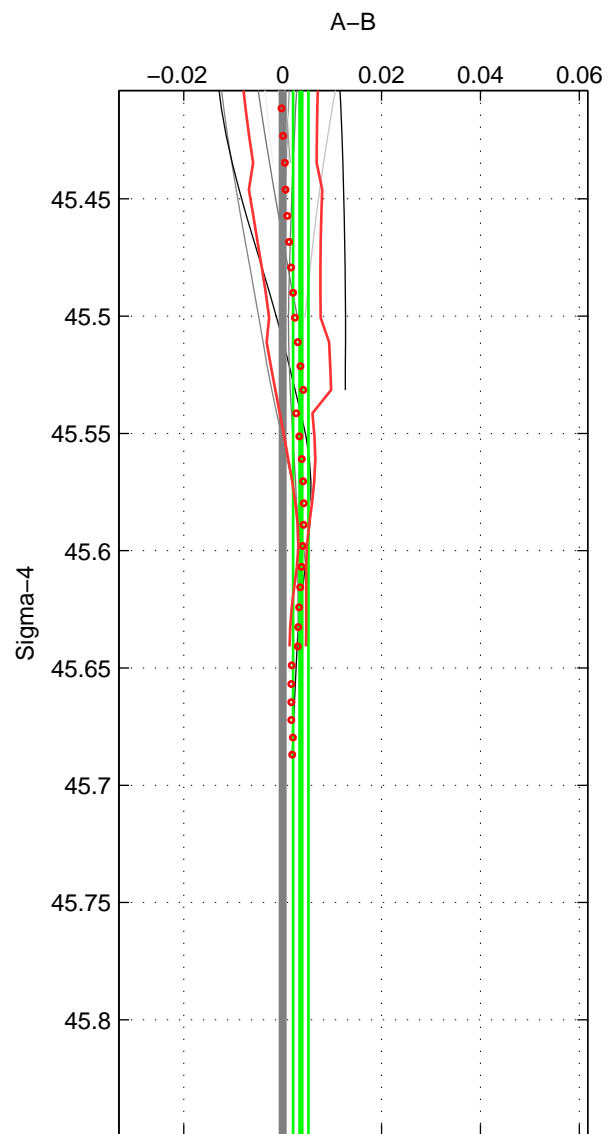

Cruise A (red). Date: Jul 2000 Cruisename: 690-49UP20000620
 Cruise B (blue). Date: Nov 2001 Cruisename: 695-49UP20011010

*** "Favourite" values are means of spaces 1 2.

	Offset	O.StDev	Ratio	R.Stdev	Rating
SIGMA:	0.004	0.002	1.000	0.000	4
THETA:	0.006	0.003	1.000	0.000	4
DEPTH:	-0.011	0.007	1.000	0.000	3
FAV.:	0.005	0.002	1.000	0.000	4

Profiles of A: 11
 Profiles of B: 6
 Diff profs : 12
 WMoffset (A-B): 0.0036799
 WMoffset stdev: 0.001555
 WMratio (A/B): 1.0001
 WMratio stdev: 4.4994e-05

Quality (1-5): 4

Profiles of A: 11
 Profiles of B: 6
 Diff profs : 12
 WMoffset (A-B): 0.0057792
 WMoffset stdev: 0.0029044
 WMratio (A/B): 1.0002
 WMratio stdev: 8.4046e-05

Quality (1-5): 4

Profiles of A: 11
 Profiles of B: 6
 Diff profs : 12
 WMoffset (A-B): -0.01139
 WMoffset stdev: 0.0066841
 WMratio (A/B): 0.99967
 WMratio stdev: 0.00019361

Quality (1-5): 3

Please note that statistics are bad.