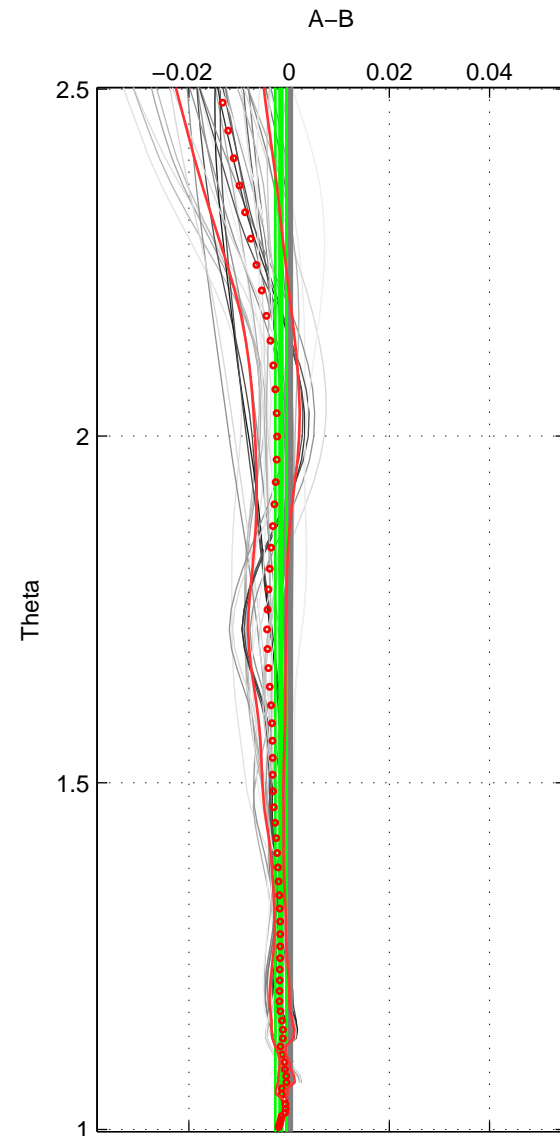

Cruise A (red). Date: Nov 1993 Cruisename: 524-4
 Cruise B (blue). Date: Oct 2007 Cruisename: 613-4

*** "Favourite" values are means of spaces 1 2 3.

	Offset	O.StDev	Ratio	R.Stdev	Rating
SIGMA:	-0.001	0.001	1.000	0.000	5
THETA:	-0.002	0.001	1.000	0.000	5
DEPTH:	0.000	0.002	1.000	0.000	5
FAV. :	-0.001	0.001	1.000	0.000	5

Profiles of A: 7
 Profiles of B: 7
 Diff profs : 40
 WMoffset (A-B): -0.0011532
 WMoffset stdev: 0.00064947
 WMratio (A/B): 0.99997
 WMratio stdev: 1.8717e-05

Quality (1-5): 5

Profiles of A: 7
 Profiles of B: 7
 Diff profs : 40
 WMoffset (A-B): -0.001612
 WMoffset stdev: 0.0011291
 WMratio (A/B): 0.99995
 WMratio stdev: 3.2542e-05

Quality (1-5): 5

Profiles of A: 7
 Profiles of B: 7
 Diff profs : 40
 WMoffset (A-B): 0.00027125
 WMoffset stdev: 0.0019666
 WMratio (A/B): 1
 WMratio stdev: 5.6697e-05

Quality (1-5): 5