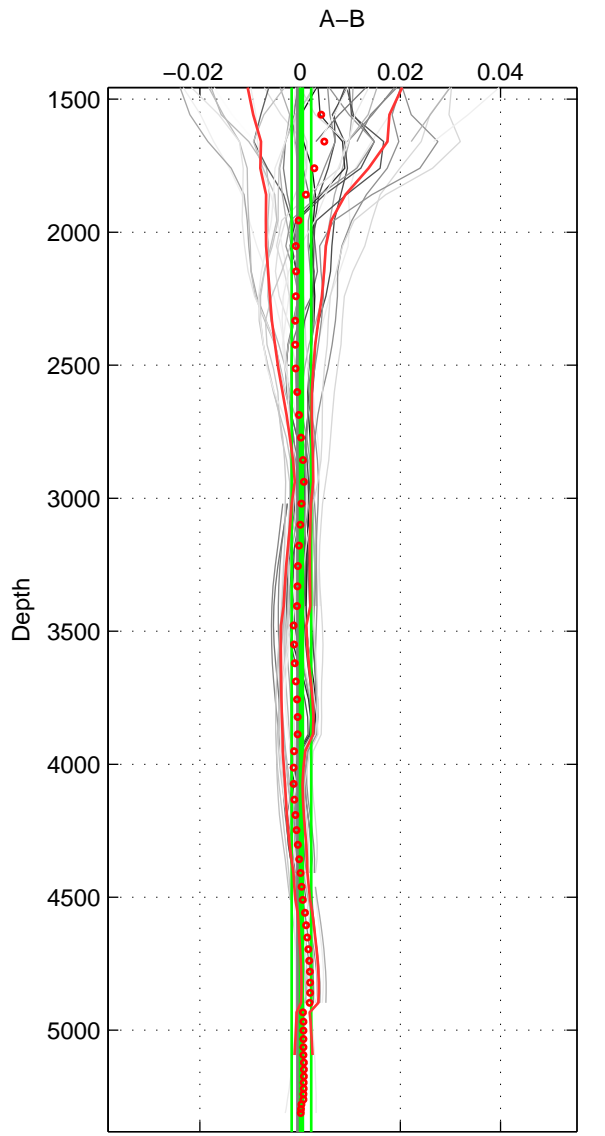

Cruise A (red). Date: Nov 1993 Cruisename: 524-4
 Cruise B (blue). Date: Oct 2007 Cruisename: 613-4

*** "Favourite" values are means of spaces 1 2 3.

	Offset	O.StDev	Ratio	R.Stdev	Rating
SIGMA:	-0.001	0.001	1.000	0.000	5
THETA:	-0.002	0.001	1.000	0.000	5
DEPTH:	0.000	0.002	1.000	0.000	5
FAV. :	-0.001	0.001	1.000	0.000	5

Profiles of A: 7
 Profiles of B: 7
 Diff profs : 40
 WMoffset (A-B): -0.0011532
 WMoffset stdev: 0.00064947
 WMratio (A/B): 0.99997
 WMratio stdev: 1.8717e-05

Quality (1-5): 5

Profiles of A: 7
 Profiles of B: 7
 Diff profs : 40
 WMoffset (A-B): -0.001612
 WMoffset stdev: 0.0011291
 WMratio (A/B): 0.99995
 WMratio stdev: 3.2542e-05

Quality (1-5): 5

Profiles of A: 7
 Profiles of B: 7
 Diff profs : 40
 WMoffset (A-B): 0.00027125
 WMoffset stdev: 0.0019666
 WMratio (A/B): 1
 WMratio stdev: 5.6697e-05

Quality (1-5): 5