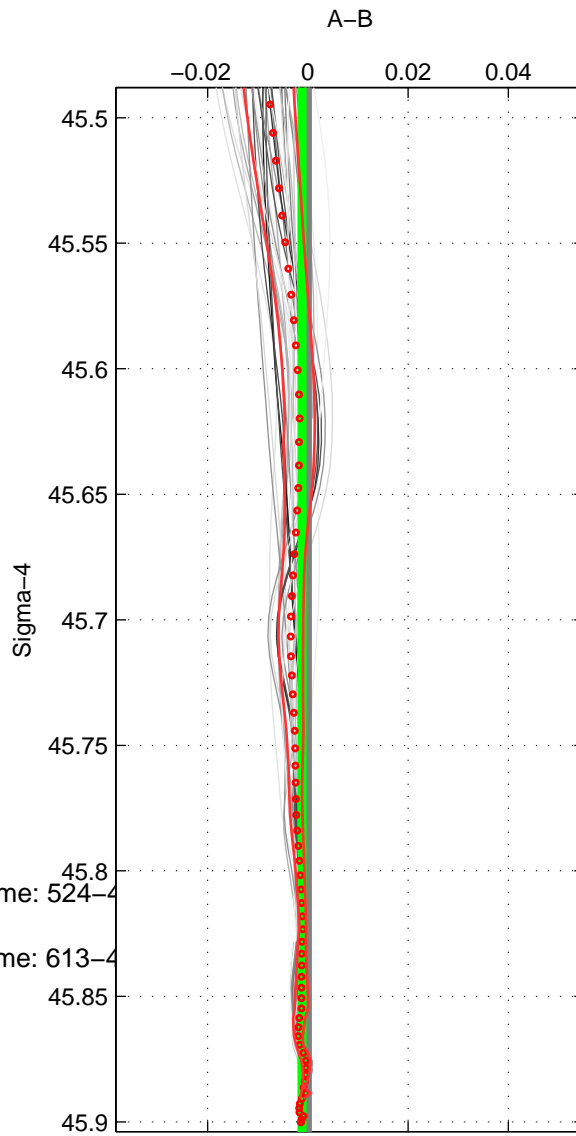

Cruise A (red). Date: Nov 1993 Cruisename: 524-4
 Cruise B (blue). Date: Oct 2007 Cruisename: 613-4

*** "Favourite" values are means of spaces 1 2 3.

	Offset	O.StDev	Ratio	R.Stdev	Rating
SIGMA:	-0.001	0.001	1.000	0.000	5
THETA:	-0.002	0.001	1.000	0.000	5
DEPTH:	0.000	0.002	1.000	0.000	5
FAV. :	-0.001	0.001	1.000	0.000	5

Profiles of A: 7
 Profiles of B: 7
 Diff profs : 40
 WMoffset (A-B): -0.0011532
 WMoffset stdev: 0.00064947
 WMratio (A/B): 0.99997
 WMratio stdev: 1.8717e-05

Quality (1-5): 5

Profiles of A: 7
 Profiles of B: 7
 Diff profs : 40
 WMoffset (A-B): -0.001612
 WMoffset stdev: 0.0011291
 WMratio (A/B): 0.99995
 WMratio stdev: 3.2542e-05

Quality (1-5): 5

Profiles of A: 7
 Profiles of B: 7
 Diff profs : 40
 WMoffset (A-B): 0.00027125
 WMoffset stdev: 0.0019666
 WMratio (A/B): 1
 WMratio stdev: 5.6697e-05

Quality (1-5): 5